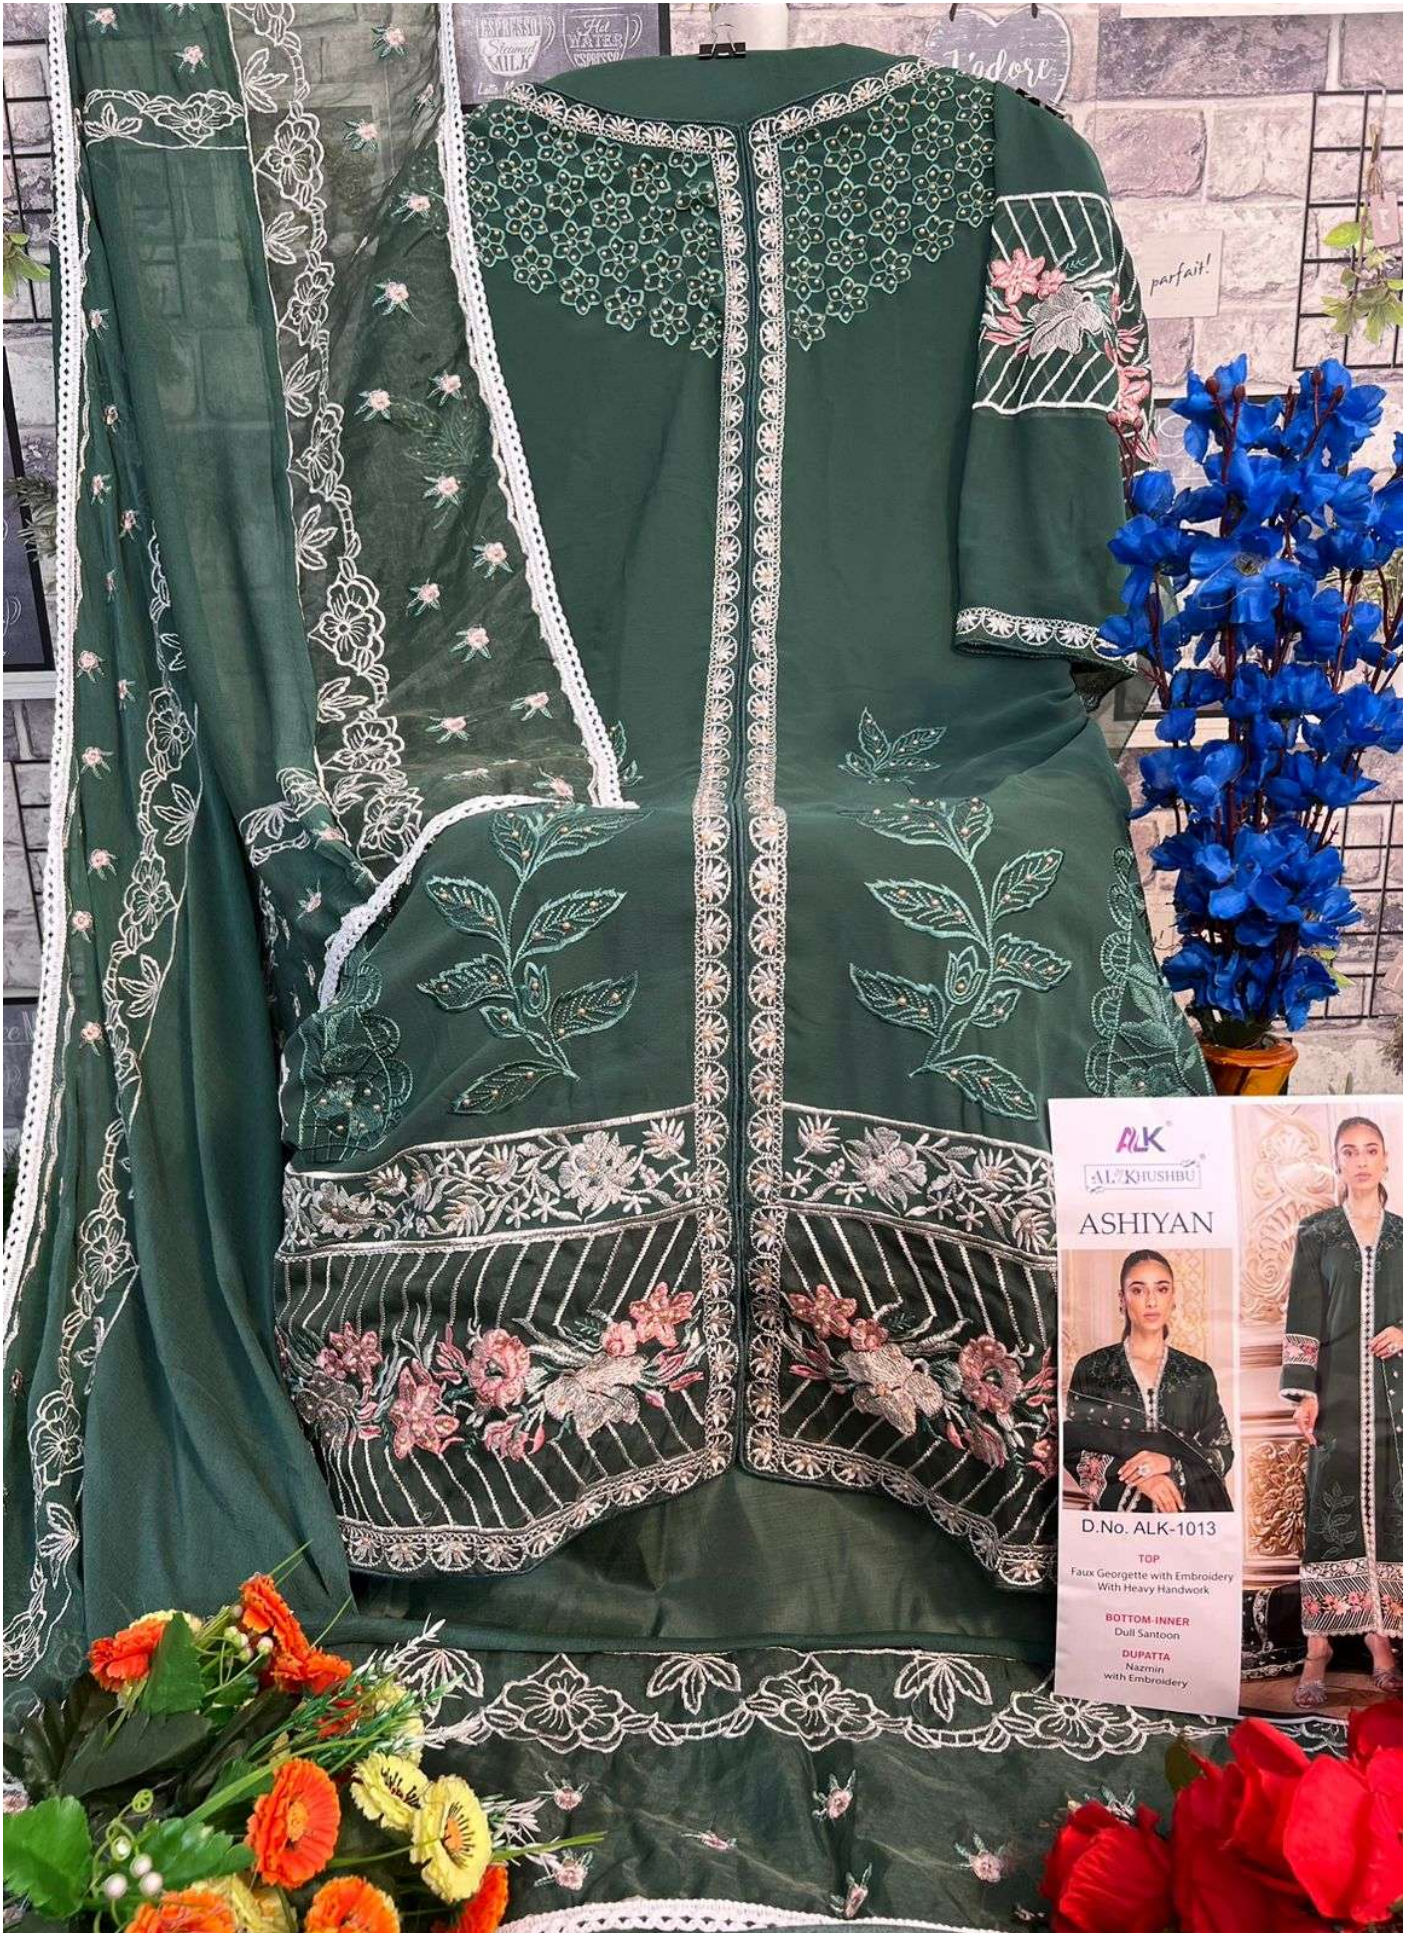

# ASHIYAN

D.No. ALK-1013

**TOP**

Faux Georgette with Embroidery  
With Heavy Handwork

**BOTTOM-INNER**

Dull Santoon

**DUPATTA**

Nazmin  
with Embroidery

**ALK**  
**AL KHUSHBU**

**ASHIYAN**

**D.No. ALK-1013**

**TOP**  
Faux Georgette with Embroidery  
With Heavy Handwork

**BOTTOM-INNER**  
Dull Santoon

**DUPATTA**  
Nazmin  
with Embroidery.

**ALK**  
**AL KHUSHBU**  
**ASHIYAN**

**D.No. ALK-1013**

**TOP**  
Faux Georgette with Embroidery  
With Heavy Handwork

**BOTTOM-INNER**  
Dull Santoon

**DUPATTA**  
Nazmin  
with Embroidery