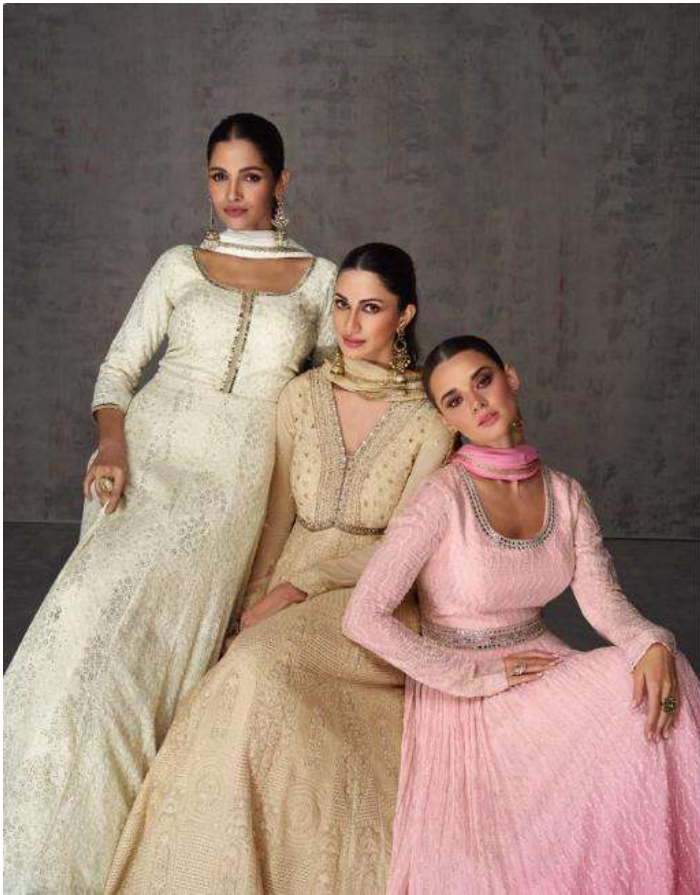

SAYURI[®]
Designer

Ameena

SAYURI[®]
Designer

Ameena

SAYURI®
Designer

An alluringly sweet disposition blended with refreshing whiffs in what this vibrant collection all about.

SAYURI®
Designer

D NO : 5356