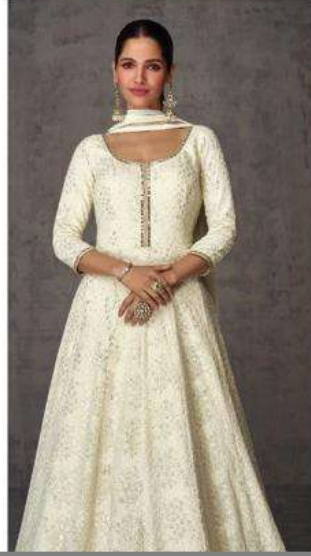

SAYURI®
Designer
Ameena