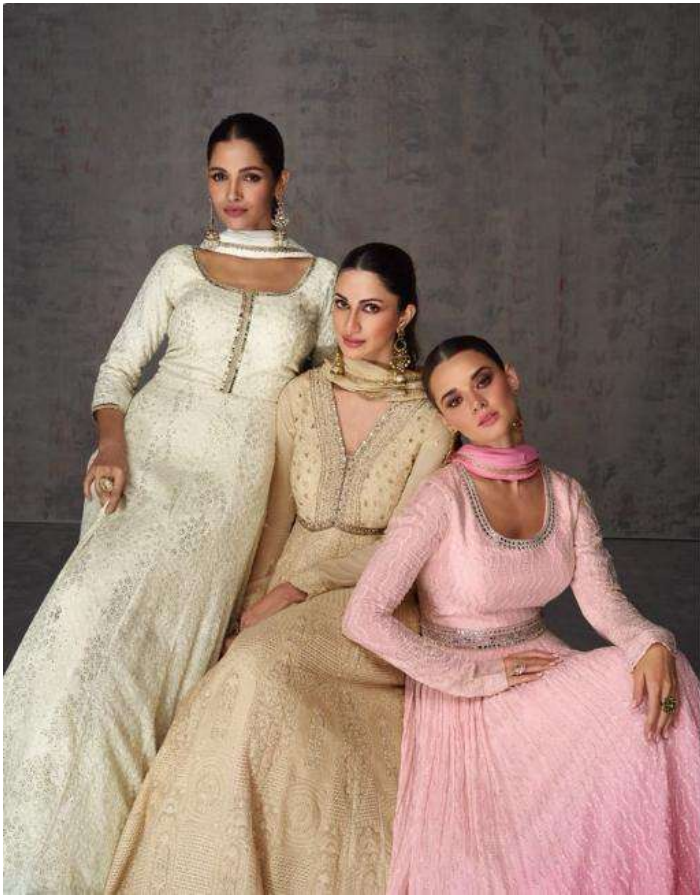

SAYURI[®]
Designer

Ameena

SAYURI[®]
Designer

Ameena

SAYURI®
Designer

An alluringly sweet disposition blended with refreshing whiffs in what this vibrant collection all about.

SAYURI[®]
Designer

D NO : 5356