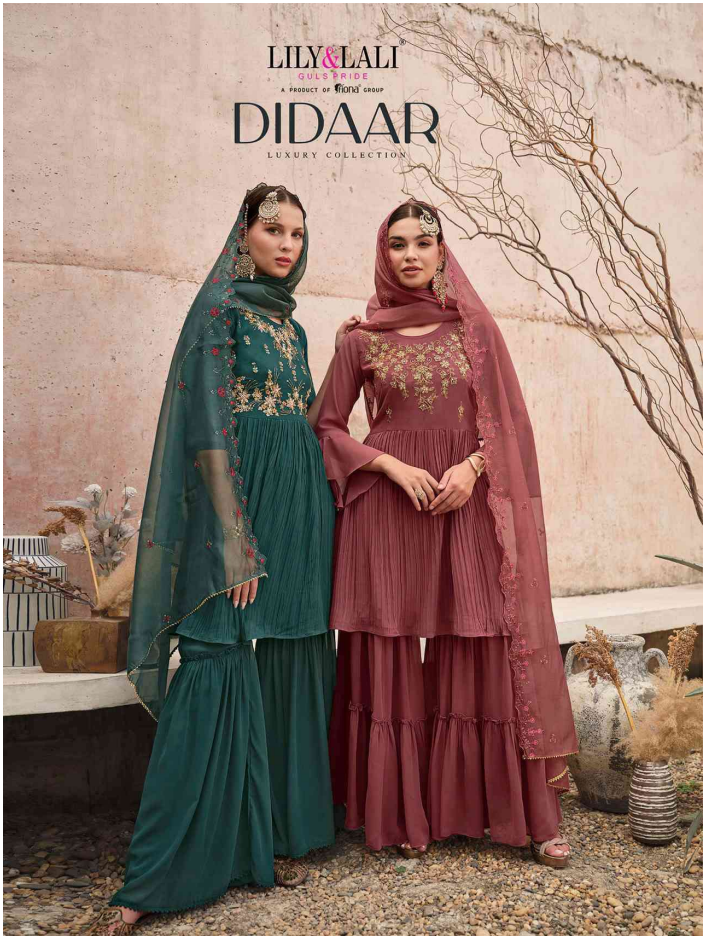

LILY&LALI
GULS PRIDE
A PRODUCT OF MIRA GROUP
DIDAAR
LUXURY COLLECTION

LILY&LALI®
GULS PRIDE
A PRODUCT OF MIRA GROUP

DIDAAR
LUXURY COLLECTION

FABRICS DETAILS

TOP

PURE HANDWORK ON HEAVY
GEORGETTE WITH INNER

BOTTOM

HEAVY GEORGETTE WITH INNER

DUPATTA

CUT WORK EMBROIDERY ON PURE
ORGANZA WITH FANCY LACE

SIZES

M, L, XL, XXL, 3XL

NOTE - POCKET INSIDE THE PANT