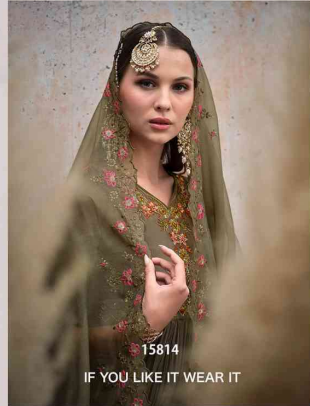

LILY & LALI[®]
GULS PRIDE
A PRODUCT OF FIKRI GROUP

DIDAAR
LUXURY COLLECTION

15811

15812

15813

15814

LILY & LALI[®]
GULSPRIDE
A PRODUCT OF  CHOP

REAL MODELS DONT GO WITH THE TREND THEY SET THE TREND