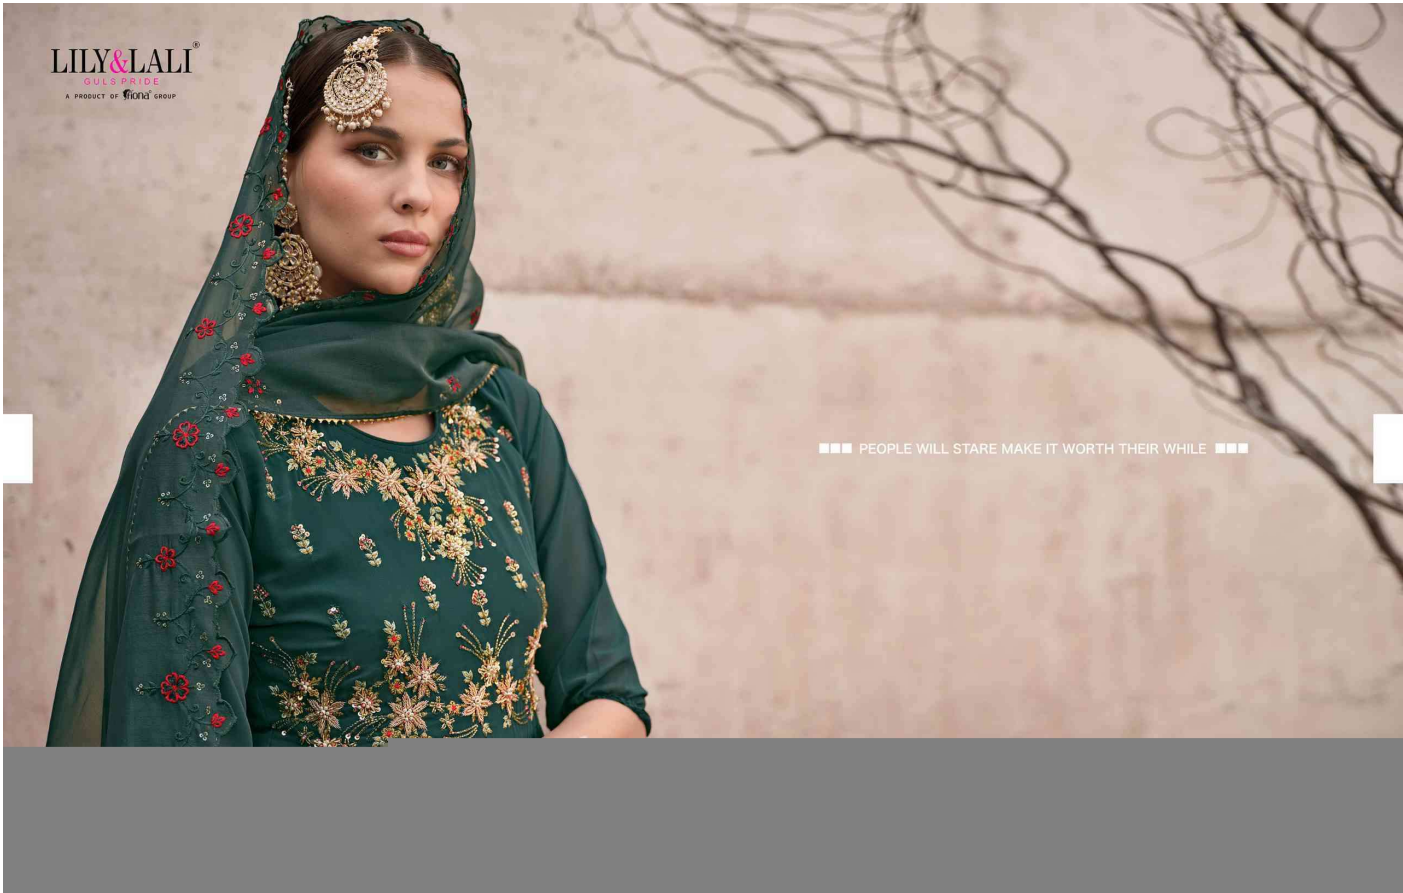

LILY&LALI®
GULSHADE
A PRODUCT OF SIKOND GROUP

■■■ PEOPLE WILL STARE MAKE IT WORTH THEIR WHILE ■■■