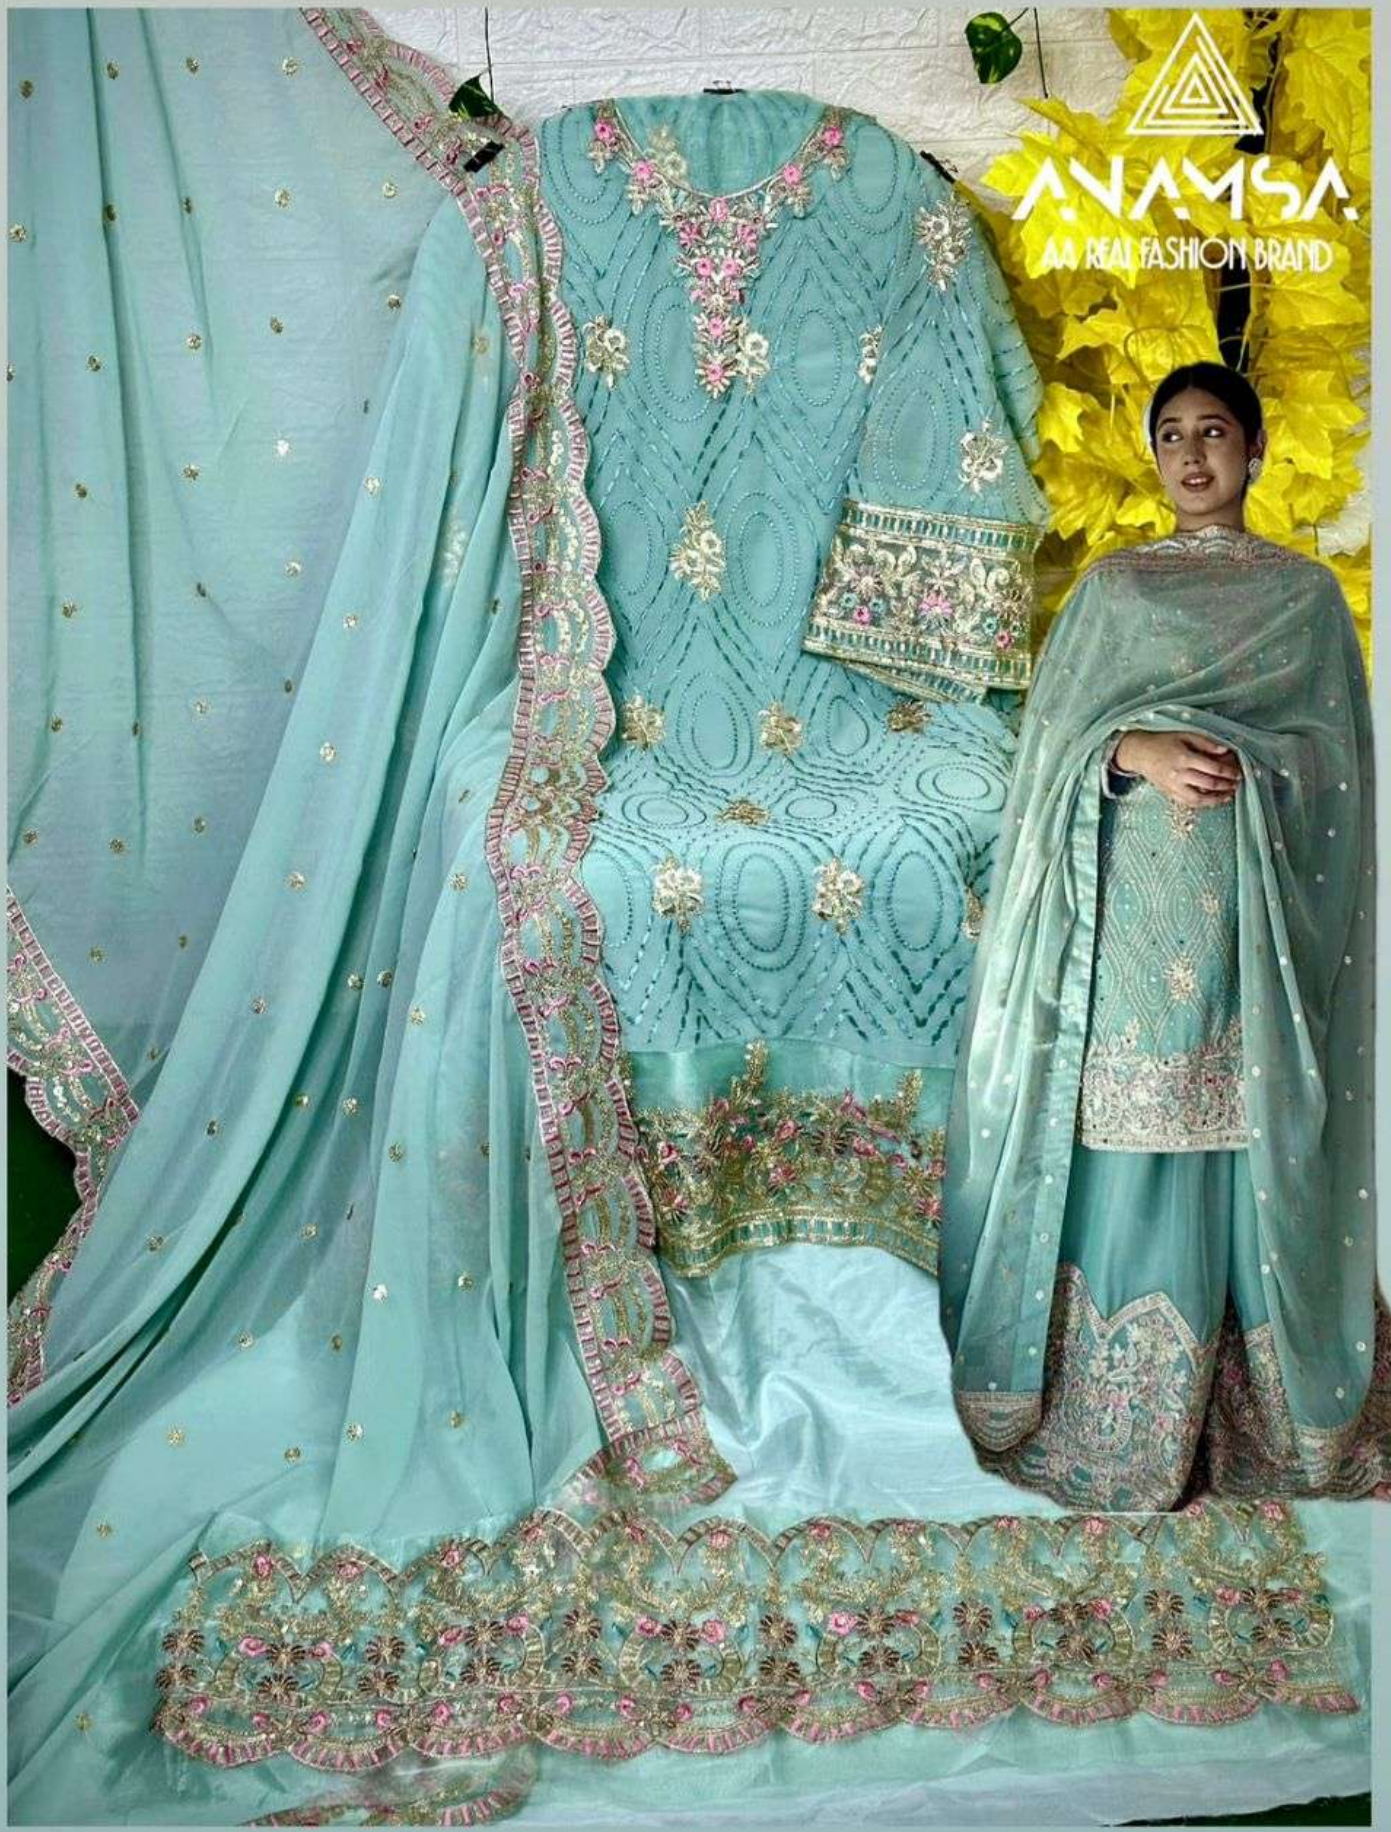

ANAMSA
AA REAL FASHION BRAND

ANAMSA
AA REAL FASHION BRAND

ANAMSA
AA REAL FASHION BRAND

ANAMSA
AA REAL FASHION BRAND

TOP- PURE FOX GEORGETTE WITH HEAVY EMBROIDERY AND SEQUENCE WORK
BOTTOM/INNER- DULL SHANTOON WITH HEAVY EMBROIDERY PATCH
DUPATTA- PURE FOX GEORGETTE FANCY DUPATTA AND HEAVY EMBROIDERY