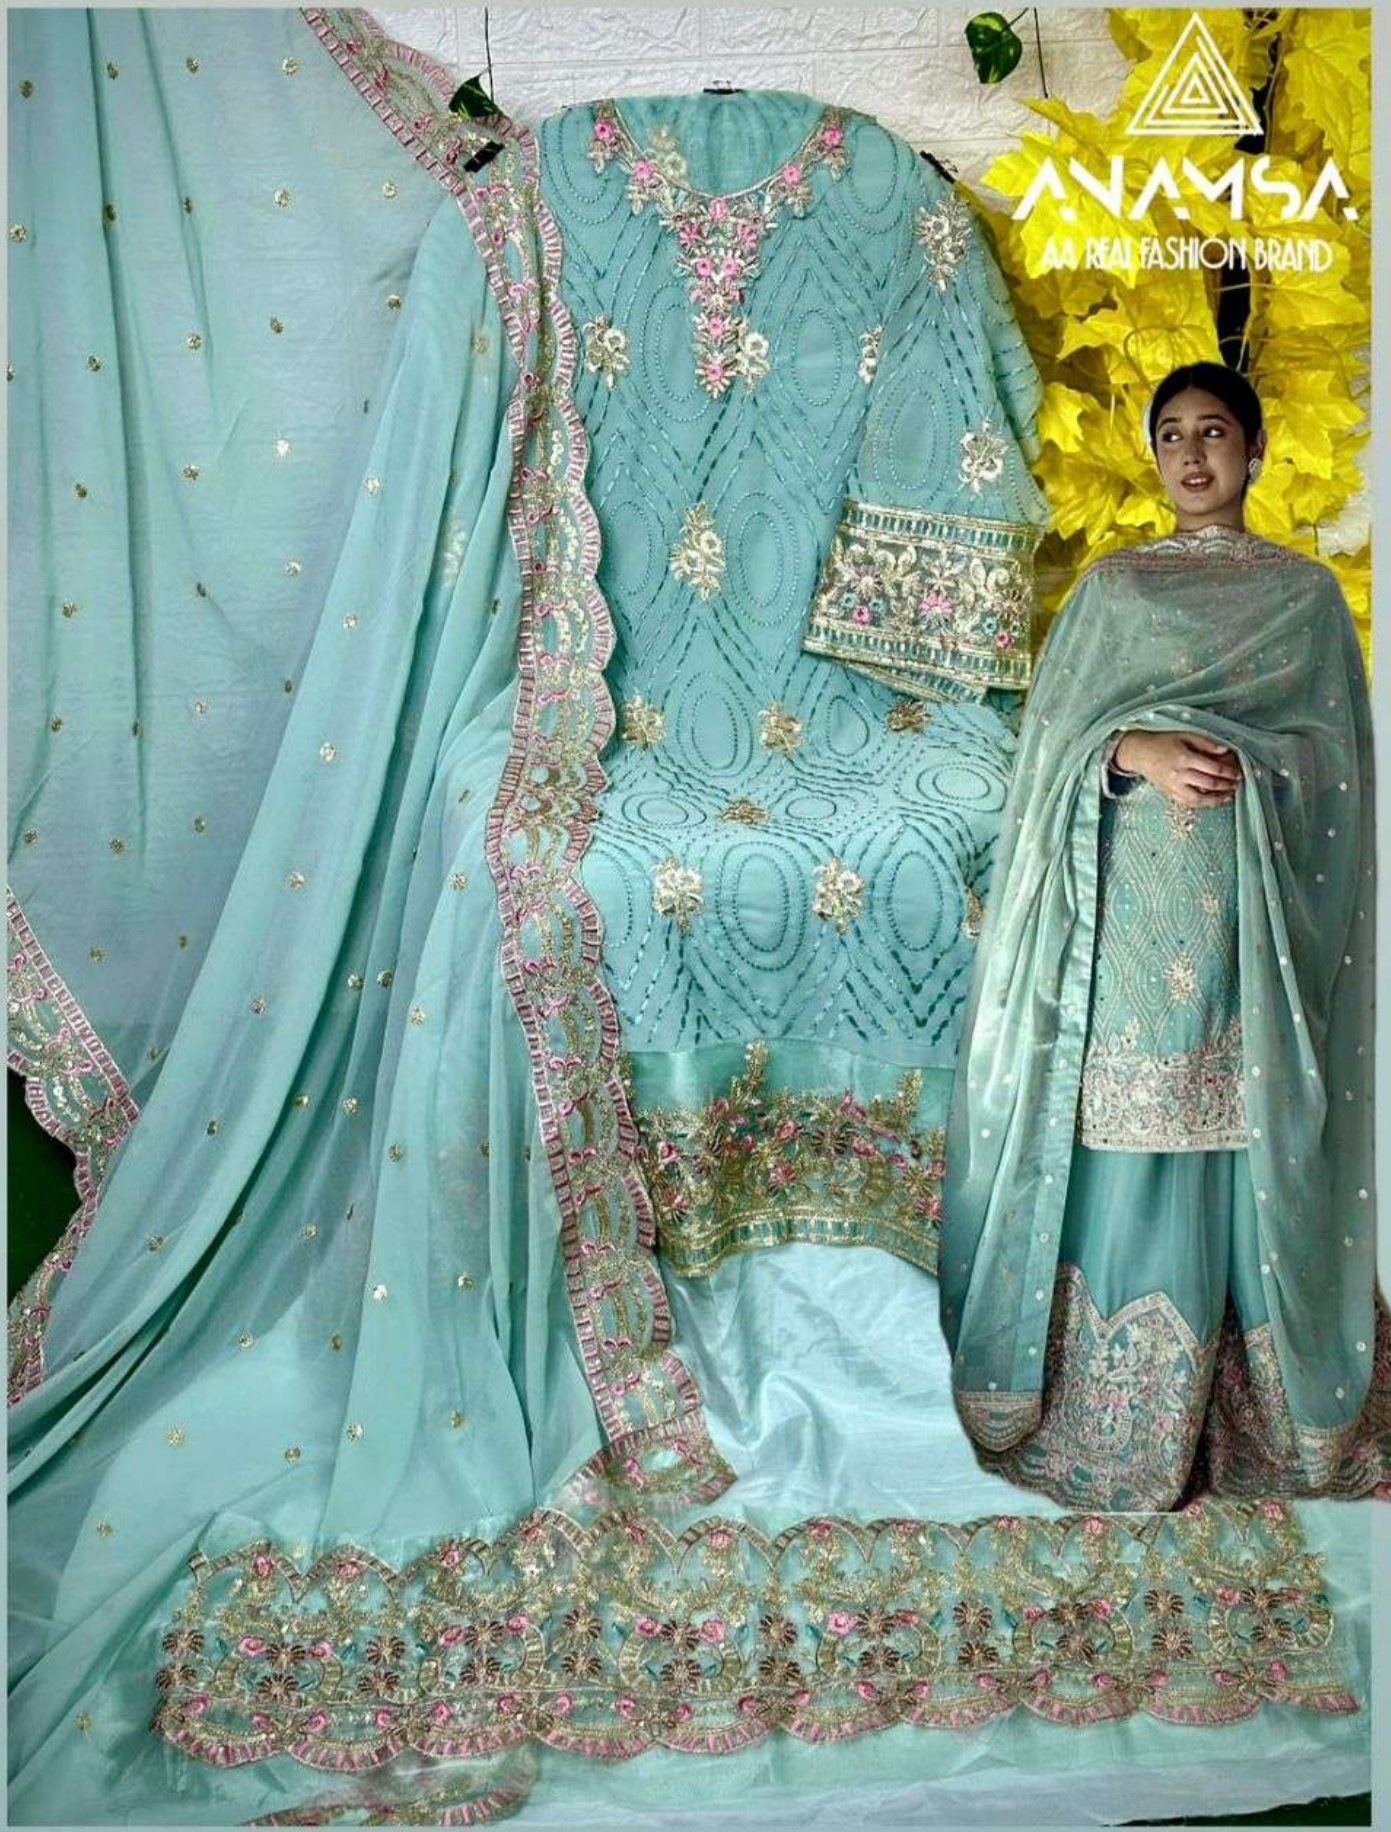

ANAMSA
AA REAL FASHION BRAND

ANAMSA
AA REAL FASHION BRAND

E

ANAMSA
AA REAL FASHION BRAND

ANAMSA
AA REAL FASHION BRAND

TOP- PURE FOX GEORGETTE WITH HEAVY EMBROIDERY AND SEQUENCE WORK
BOTTOM/INNER- DULL SHANTOON WITH HEAVY EMBROIDERY PATCH
DUPATTA- PURE FOX GEORGETTE FANCY DUPATTA AND HEAVY EMBROIDERY