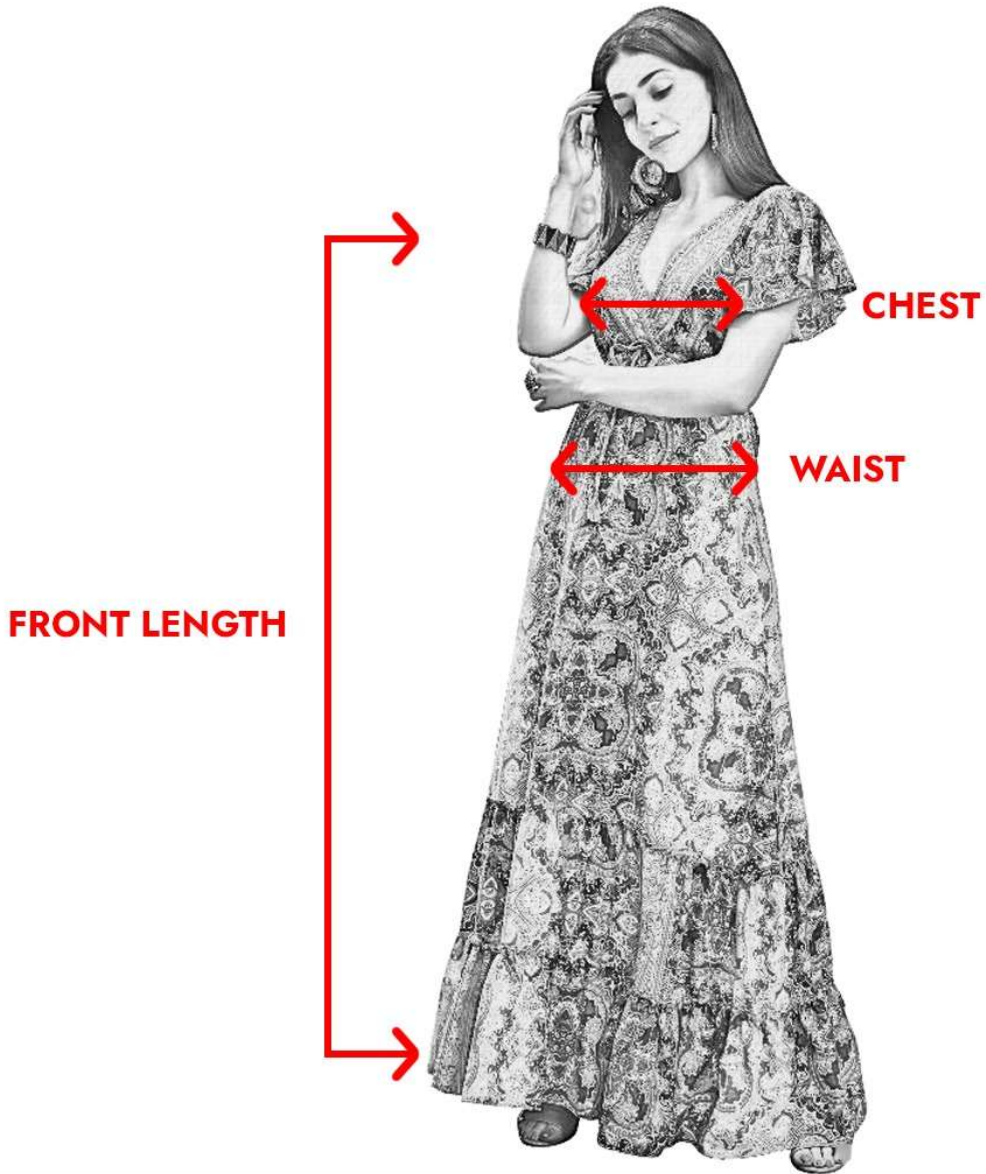

D2732

D2733

D2734

D2735

LONG DRESS SIZE				
SIZE	CHEST	WAIST	FRONT LENGTH	HIP
S	34	32	54	36
M	36	34	54	48
L	38	36	54	40
XL	40	38	54	42

MICHAN

vendorSkuCode	Kurta Fabric	BOTTOM Fabric	Size	Print or Pattern Type	Type	Neck	Wash Care	Kurta Length
D2727	Crepe	NA	S(34), M(36), L(38), XL(40)	Printed/ Gold Foil	Geometric	Round Neck	Dry Clean Only	54
D2728	Rayon	NA	S(34), M(36), L(38), XL(40)	Printed/ Gold Foil	Paisley	Round Neck	Dry Clean Only	54
D2729	Rayon	NA	S(34), M(36), L(38), XL(40)	Printed/ Gold Foil	Paisley	Round Neck	Dry Clean Only	54
D2730	Crepe	NA	S(34), M(36), L(38), XL(40)	Printed/ Gold Foil	Geometric	Round Neck	Dry Clean Only	54
D2731	Rayon	NA	S(34), M(36), L(38), XL(40)	Printed/ Gold Foil	Floral	Round Neck	Dry Clean Only	54
D2732	Rayon	NA	S(34), M(36), L(38), XL(40)	Printed/ Gold Foil	Floral	Round Neck	Dry Clean Only	54
D2733	Rayon	NA	S(34), M(36), L(38), XL(40)	Printed/ Gold Foil	Paisley	Round Neck	Dry Clean Only	54
D2734	Crepe	NA	S(34), M(36), L(38), XL(40)	Printed/ Gold Foil	Geometric	Round Neck	Dry Clean Only	54
D2735	Crepe	NA	S(34), M(36), L(38), XL(40)	Printed/ Gold Foil	Paisley	Round Neck	Dry Clean Only	54