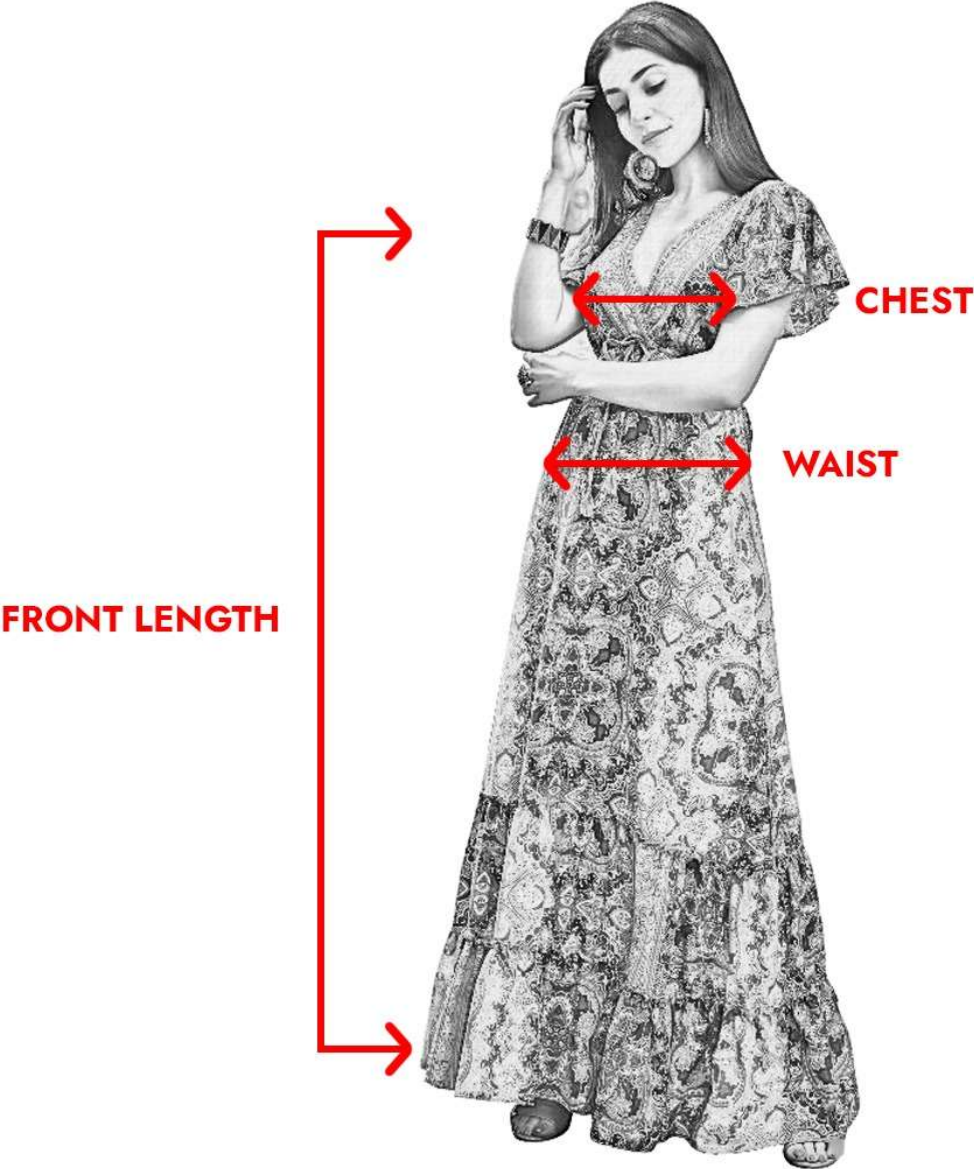

D2732

D2733

D2734

D2735

LONG DRESS SIZE				
SIZE	CHEST	WAIST	FRONT LENGTH	HIP
S	34	32	54	36
M	36	34	54	48
L	38	36	54	40
XL	40	38	54	42

MICHAN

vendorSkuCode	Kurta Fabric	BOTTOM Fabric	Size	Print or Pattern Type	Type	Neck	Wash Care	Kurta Length
D2727	Crepe	NA	S(34), M(36), L(38), XL(40)	Printed/ Gold Foil	Geometric	Round Neck	Dry Clean Only	54
D2728	Rayon	NA	S(34), M(36), L(38), XL(40)	Printed/ Gold Foil	Paisley	Round Neck	Dry Clean Only	54
D2729	Rayon	NA	S(34), M(36), L(38), XL(40)	Printed/ Gold Foil	Paisley	Round Neck	Dry Clean Only	54
D2730	Crepe	NA	S(34), M(36), L(38), XL(40)	Printed/ Gold Foil	Geometric	Round Neck	Dry Clean Only	54
D2731	Rayon	NA	S(34), M(36), L(38), XL(40)	Printed/ Gold Foil	Floral	Round Neck	Dry Clean Only	54
D2732	Rayon	NA	S(34), M(36), L(38), XL(40)	Printed/ Gold Foil	Floral	Round Neck	Dry Clean Only	54
D2733	Rayon	NA	S(34), M(36), L(38), XL(40)	Printed/ Gold Foil	Paisley	Round Neck	Dry Clean Only	54
D2734	Crepe	NA	S(34), M(36), L(38), XL(40)	Printed/ Gold Foil	Geometric	Round Neck	Dry Clean Only	54
D2735	Crepe	NA	S(34), M(36), L(38), XL(40)	Printed/ Gold Foil	Paisley	Round Neck	Dry Clean Only	54