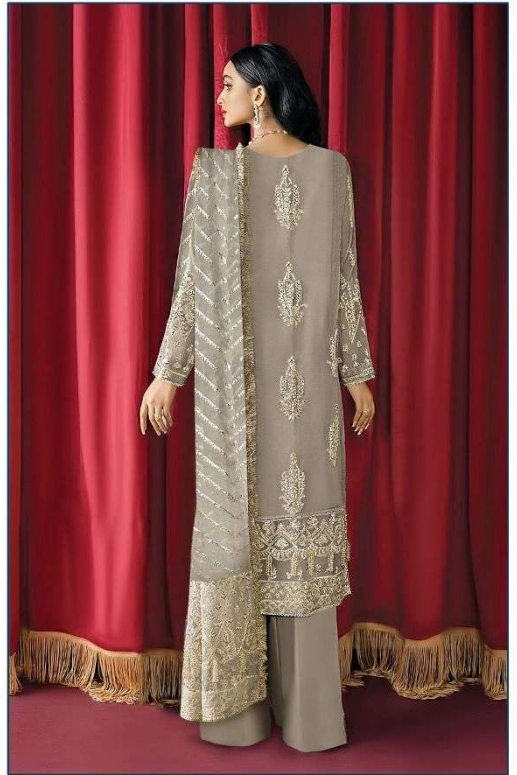

GOLD-25

MATERIAL DETAILS

TOP : HEAVY ORGANZA
WITH HEAVY EMBROIDERY
BOTTOM AND INNER : DULL SANTOON
DUPATTA : HEAVY ORGANZA
WITH FOIL PRINT
AND EMBROIDERED PALLU

Cosmos®

GOLD-25

MATERIAL DETAILS

TOP : HEAVY ORGANZA
WITH HEAVY EMBROIDERY
BOTTOM AND INNER : DULL SANTOON
DUPATTA : HEAVY ORGANZA
WITH FOIL PRINT
AND EMBROIDERED PALLU

MA... TAILS
TO
WIT
BOTTOM A...
DUPPA...
WIT
AND EM...