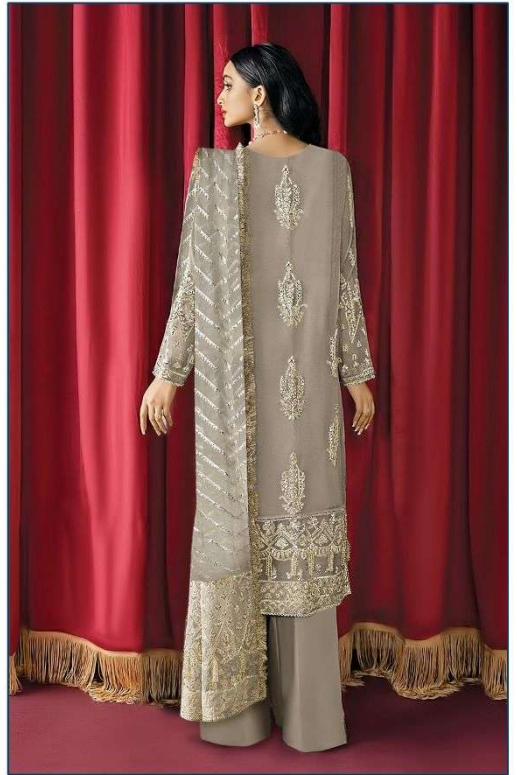

GOLD-25

MATERIAL DETAILS

TOP : HEAVY ORGANZA
WITH HEAVY EMBROIDERY
BOTTOM AND INNER : DULL SANTOON
DUPATTA : HEAVY ORGANZA
WITH FOIL PRINT
AND EMBROIDERED PALLU

Cosmos®

GOLD-25

MATERIAL DETAILS

TOP : HEAVY ORGANZA
WITH HEAVY EMBROIDERY
BOTTOM AND INNER : DULL SANTOON
DUPATTA : HEAVY ORGANZA
WITH FOIL PRINT
AND EMBROIDERED PALLU