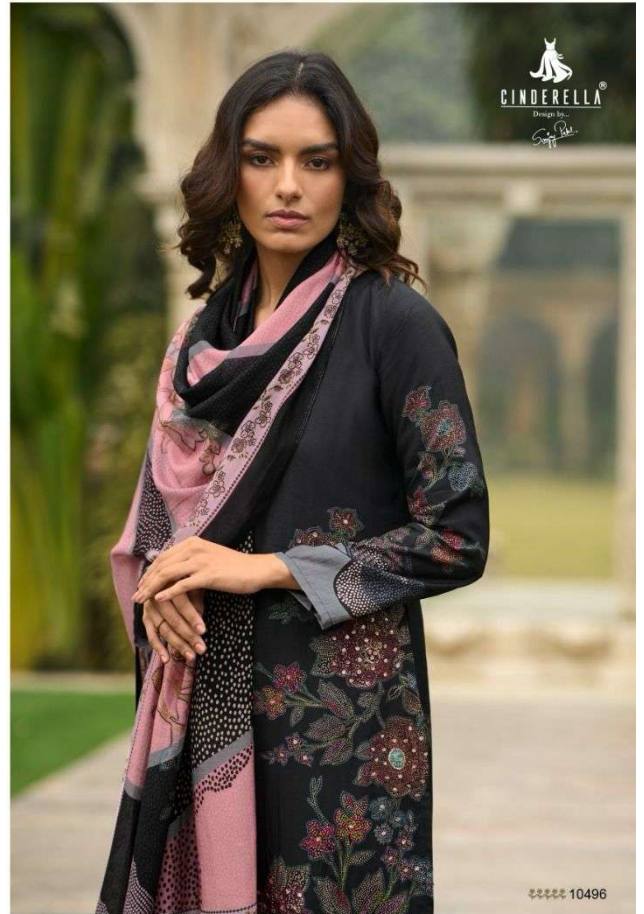

***** 10494

10495

CINDERELLA[®]
Design by
Saffron

CINDERELLA[®]
Designed by
Sneha Patel

Juliet

TOP

PURE BAMBARG MUSLIN DIGITAL PRINT WITH
HANDWORK

DUPATTA