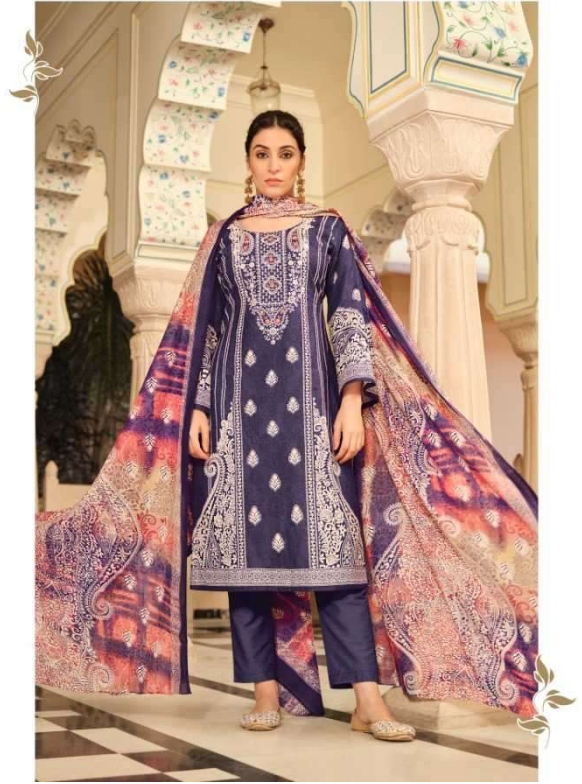

Belliza®
Designer Studio
876-007