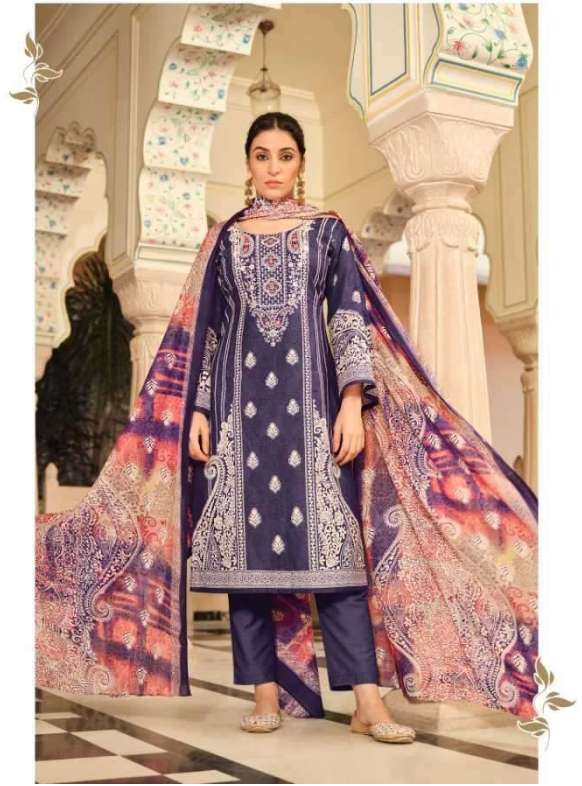

Belliza®
Designer Studio
876-007