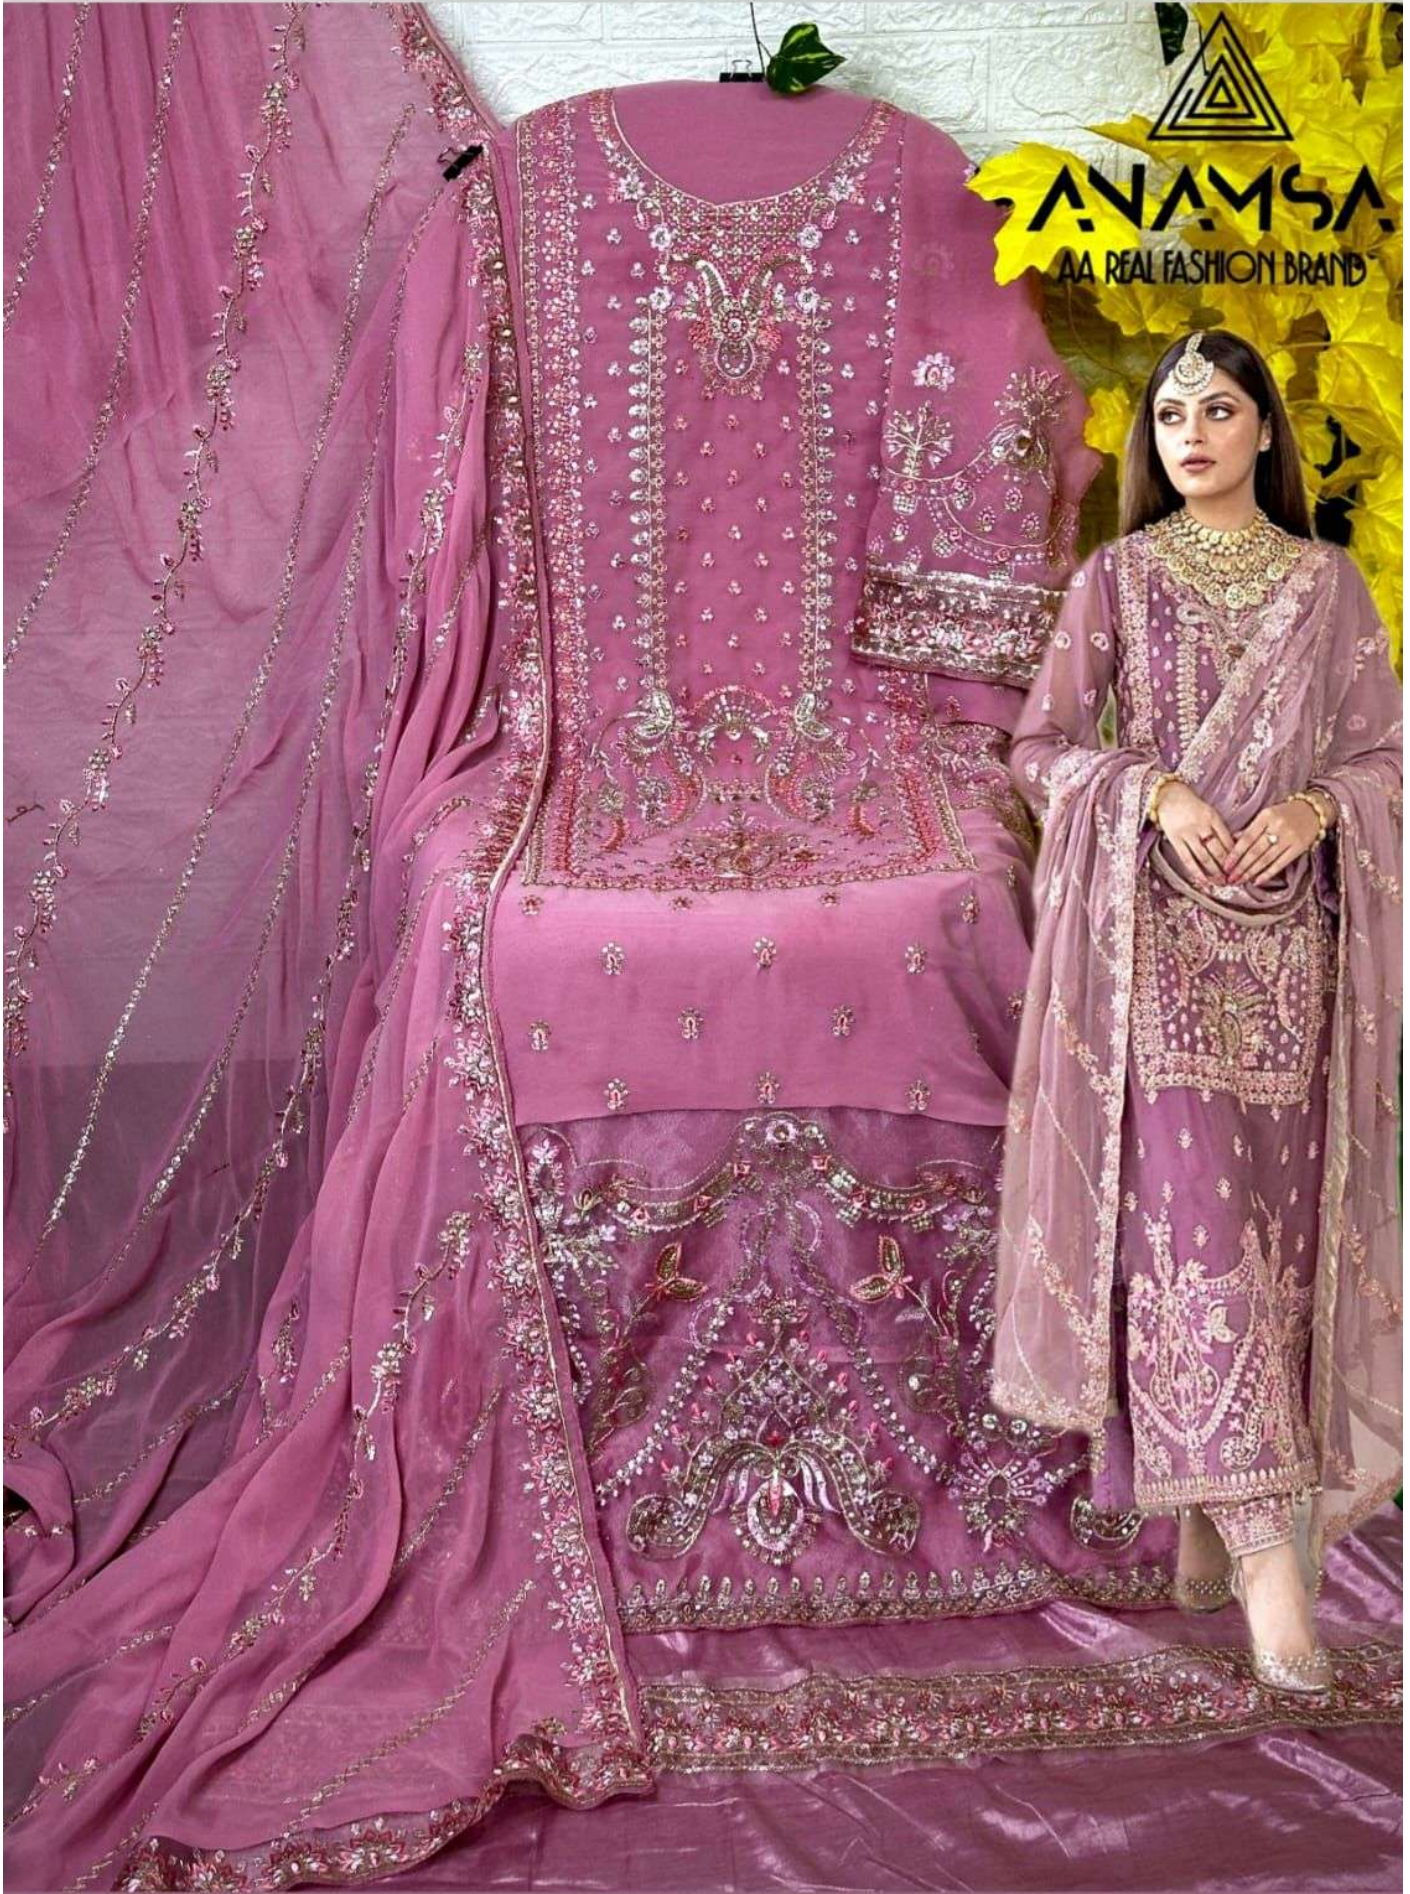

ANAMSA
AA REAL FASHION BRAND

ANAMSA
AA REAL FASHION BRAND

ANAMSA
AA REAL FASHION BRAND

ANAMSA
AA REAL FASHION BRAND

TOP- PURE FOX GEORGETTE WITH HEAVY EMBROIDERY AND SEQUENCE WORK
BOTTOM/INNER- DULL SHANTOON WITH PECH WORK
DUPATTA- PURE ORGANZA FANCY DUPATTA AND HEAVY EMBROIDERY