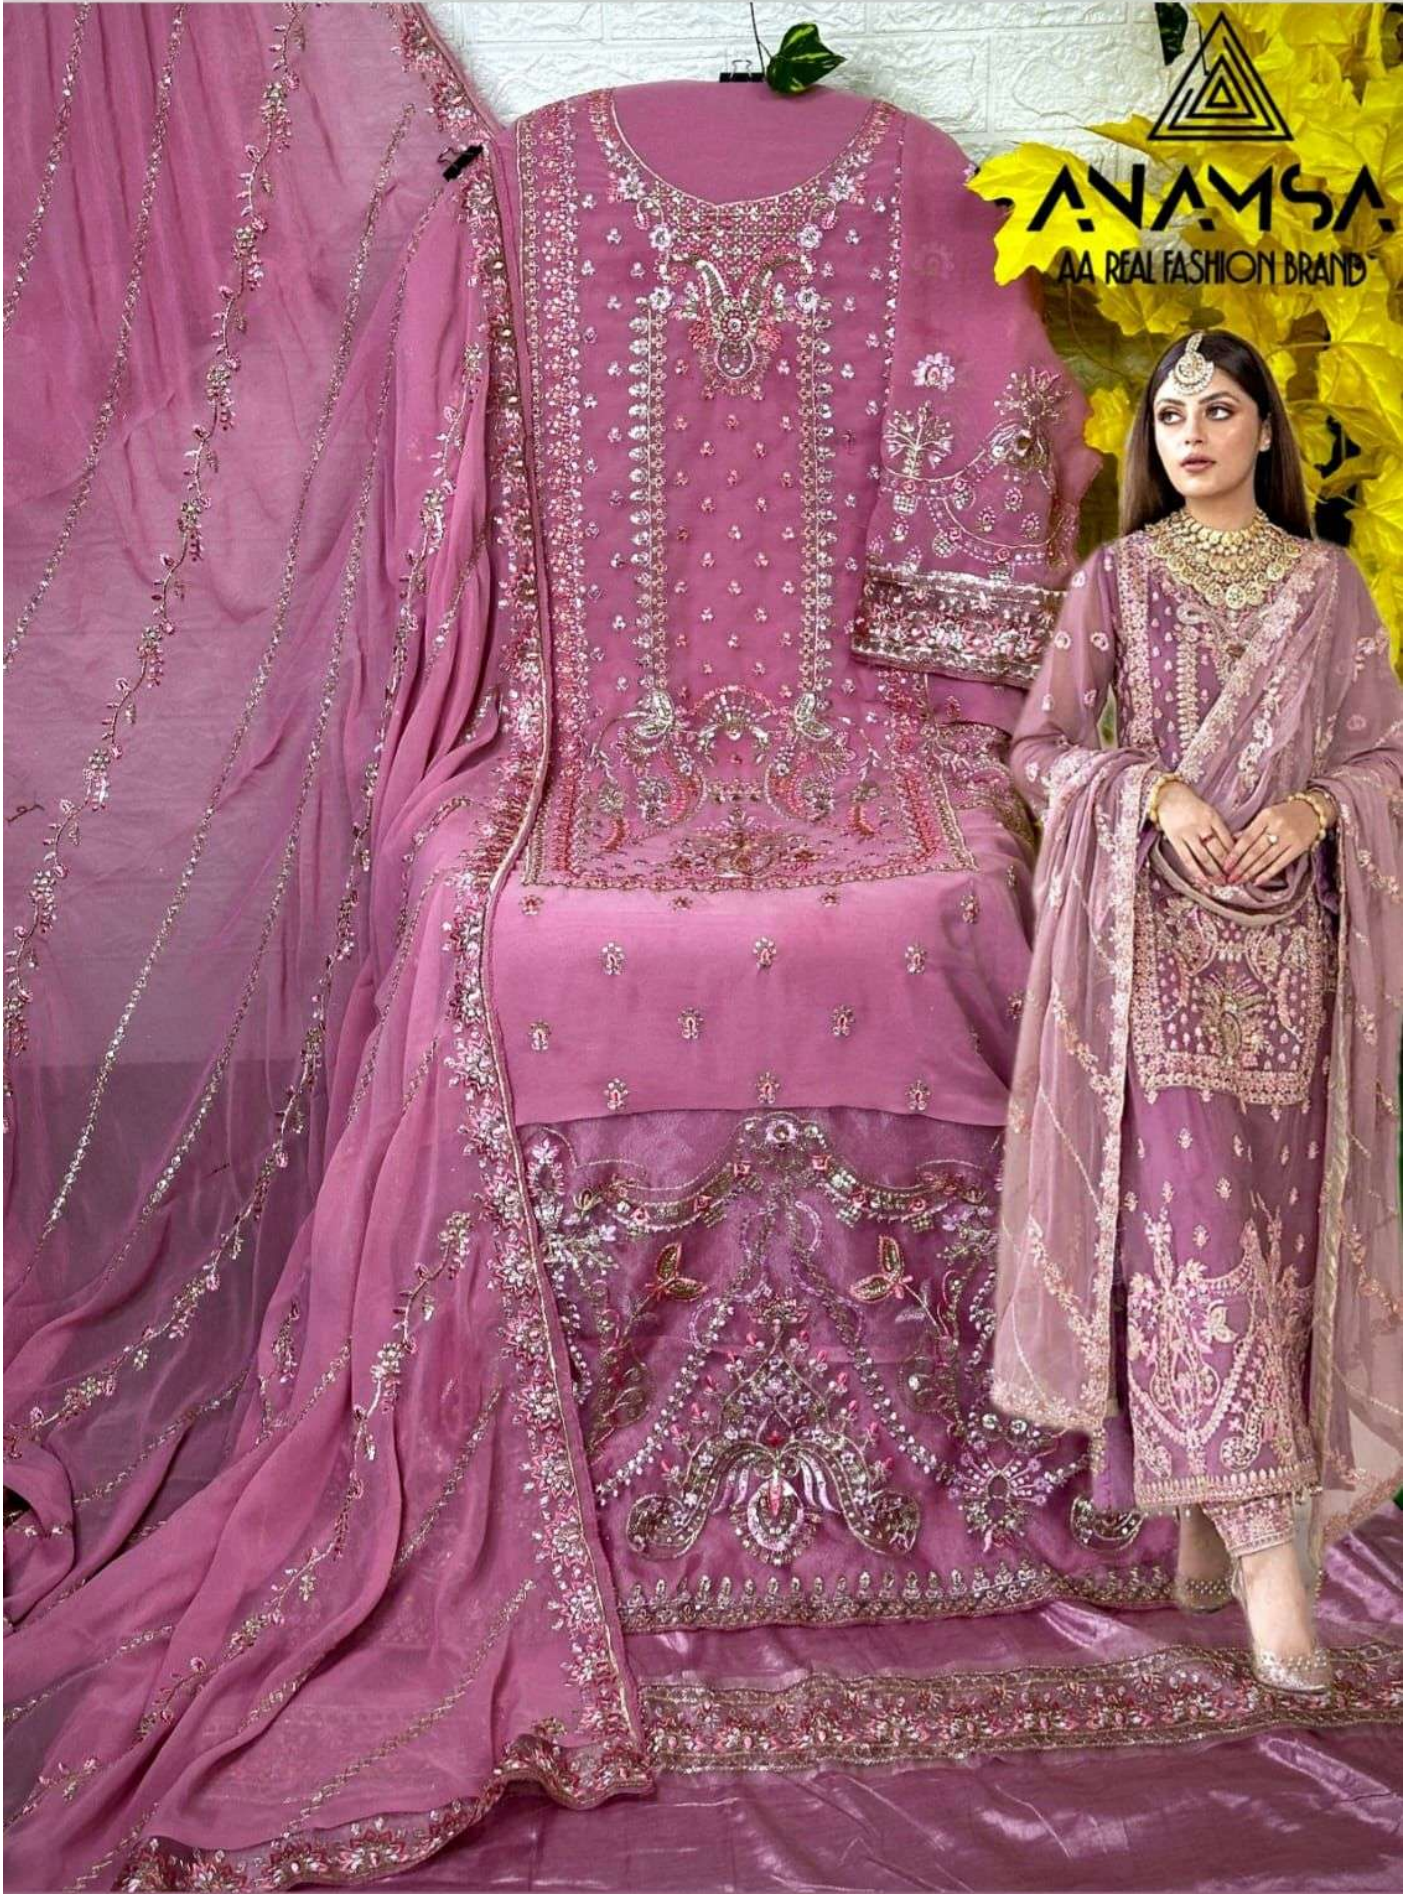

  
**ANAMSA**  
AA REAL FASHION BRAND

**ANAMSA**  
AA REAL FASHION BRAND

**ANAMSA**  
AA REAL FASHION BRAND

  
**ANAMSA**  
AA REAL FASHION BRAND

**TOP- PURE FOX GEORGETTE WITH HEAVY EMBROIDERY AND SEQUENCE WORK**  
**BOTTOM/INNER- DULL SHANTOON WITH PECH WORK**  
**DUPATTA- PURE ORGANZA FANCY DUPATTA AND HEAVY EMBROIDERY**