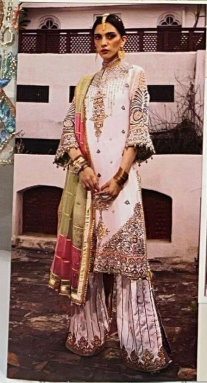

*Serene*<sup>®</sup>  
Pakistani Suit  
A BRAND BY MEGHA EXPORT

**S - 211**

**TOP - FOX GEORGETTE  
HEAVY EMBROIDERED  
INNER BOTTOM - DULL SANTOON  
DUPATTA - ORGANZA HEAVY LACE**

Serene  
MADE IN INDIA

Serine<sup>®</sup>  
MADE IN INDIA

Serine<sup>®</sup>  
S-211

*Serene*<sup>®</sup>  
Pakistani Suit  
A BRAND BY MEGHA EXPORT

**S - 211**

**TOP - FOX GEORGETTE  
HEAVY EMBROIDERED  
INNER BOTTOM - DULL SANTOON  
DUPATTA - ORGANZA HEAVY LACE**