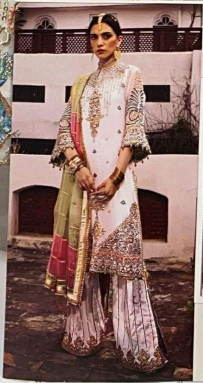

Serine®
S-211