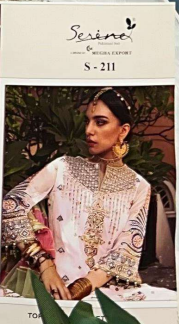

*Serene*<sup>®</sup>  
Pakistani Suit  
A BRAND BY MEGHA EXPORT

**S - 211**

**TOP - FOX GEORGETTE  
HEAVY EMBROIDERED  
INNER BOTTOM - DULL SANTOON  
DUPATTA - ORGANZA HEAVY LACE**

Serene  
MADE IN INDIA

Serene  
A PRODUCT OF  
MEGHA EXPORT

Serene  
MADE IN INDIA

Serine<sup>®</sup>  
Pakistani Suit  
A BRAND BY MEGHA EXPORT

Serine<sup>®</sup>  
MADE IN INDIA

Serine<sup>®</sup>  
A PRODUCT OF  
MEGHA EXPORT

Serine<sup>®</sup>  
MADE IN INDIA

Serine<sup>®</sup>  
S-211

*Serene*<sup>®</sup>  
Pakistani Suit  
A BRAND BY MEGHA EXPORT

**S - 211**

**TOP - FOX GEORGETTE  
HEAVY EMBROIDERED  
INNER BOTTOM - DULL SANTOON  
DUPATTA - ORGANZA HEAVY LACE**