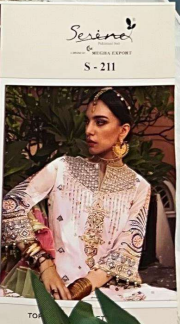

Serene[®]
Pakistani Suit
A BRAND BY MEGHA EXPORT

S - 211

**TOP - FOX GEORGETTE
HEAVY EMBROIDERED
INNER BOTTOM - DULL SANTOON
DUPATTA - ORGANZA HEAVY LACE**

Serene
MADE IN INDIA

Serene
A PRODUCT OF
MEGHA EXPORT

Serene
MADE IN INDIA

Serine[®]
Pakistani Suit
A BRAND BY MEGHA EXPORT

Serine[®]
MADE IN INDIA

Serine[®]
A PRODUCT OF
MEGHA EXPORT

Serine[®]
MADE IN INDIA

Serine[®]
S-211

Serene[®]
Pakistani Suit
A BRAND BY MEGHA EXPORT

S - 211

**TOP - FOX GEORGETTE
HEAVY EMBROIDERED
INNER BOTTOM - DULL SANTOON
DUPATTA - ORGANZA HEAVY LACE**