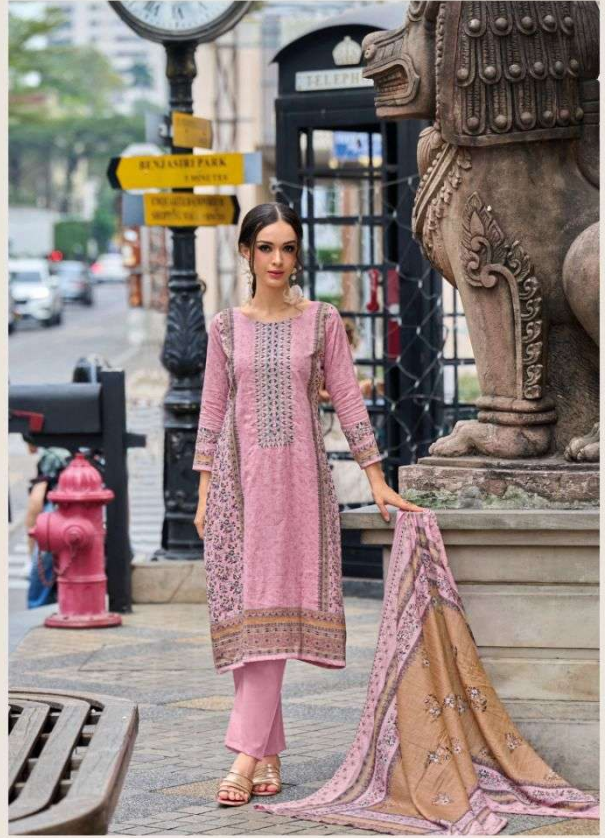

A large, stylized red letter 'S' logo with a white outline, positioned above the text.

**BIN SAEED  
LAWN COLLECTION  
VOL - 10**

A large, stylized red letter 'S' logo with a white outline, positioned above the text.

**BIN SAEED  
LAWN COLLECTION  
VOL - 10**

10006 ◇◇◇◇

**BIN SAEED**  
LAWN COLLECTION  
VOL - 10

10001

10002

10003

10004

10005

10006

10005 ◊◊◊◊

Shree  
FABZ

10004 ◆◆◆◆

*Spring to life*

Be royal in your own fashion-Act like a queen to be treated

Shree  
FABS

10001 ◊◊◊◊