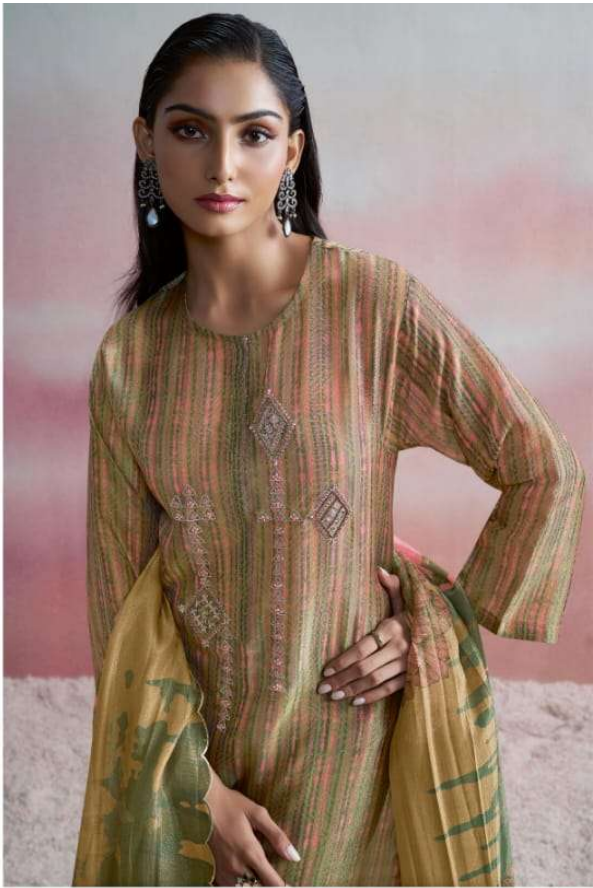

F&C

ROOP

870

F&C

ROOP

870

Fe

875

DESIGN NO

870

875

890

DESCRIPTION

TOP - FLORENCE SHIMMER DIGITAL PRINT WITH EMBROIDERY &
HAND WORK

BOTTOM - BERLIN SILK HEAVY

DUPATTA - FLORENCE SHIMMER DUPATTA DIGITAL PRINT
WITH EMBROIDERY