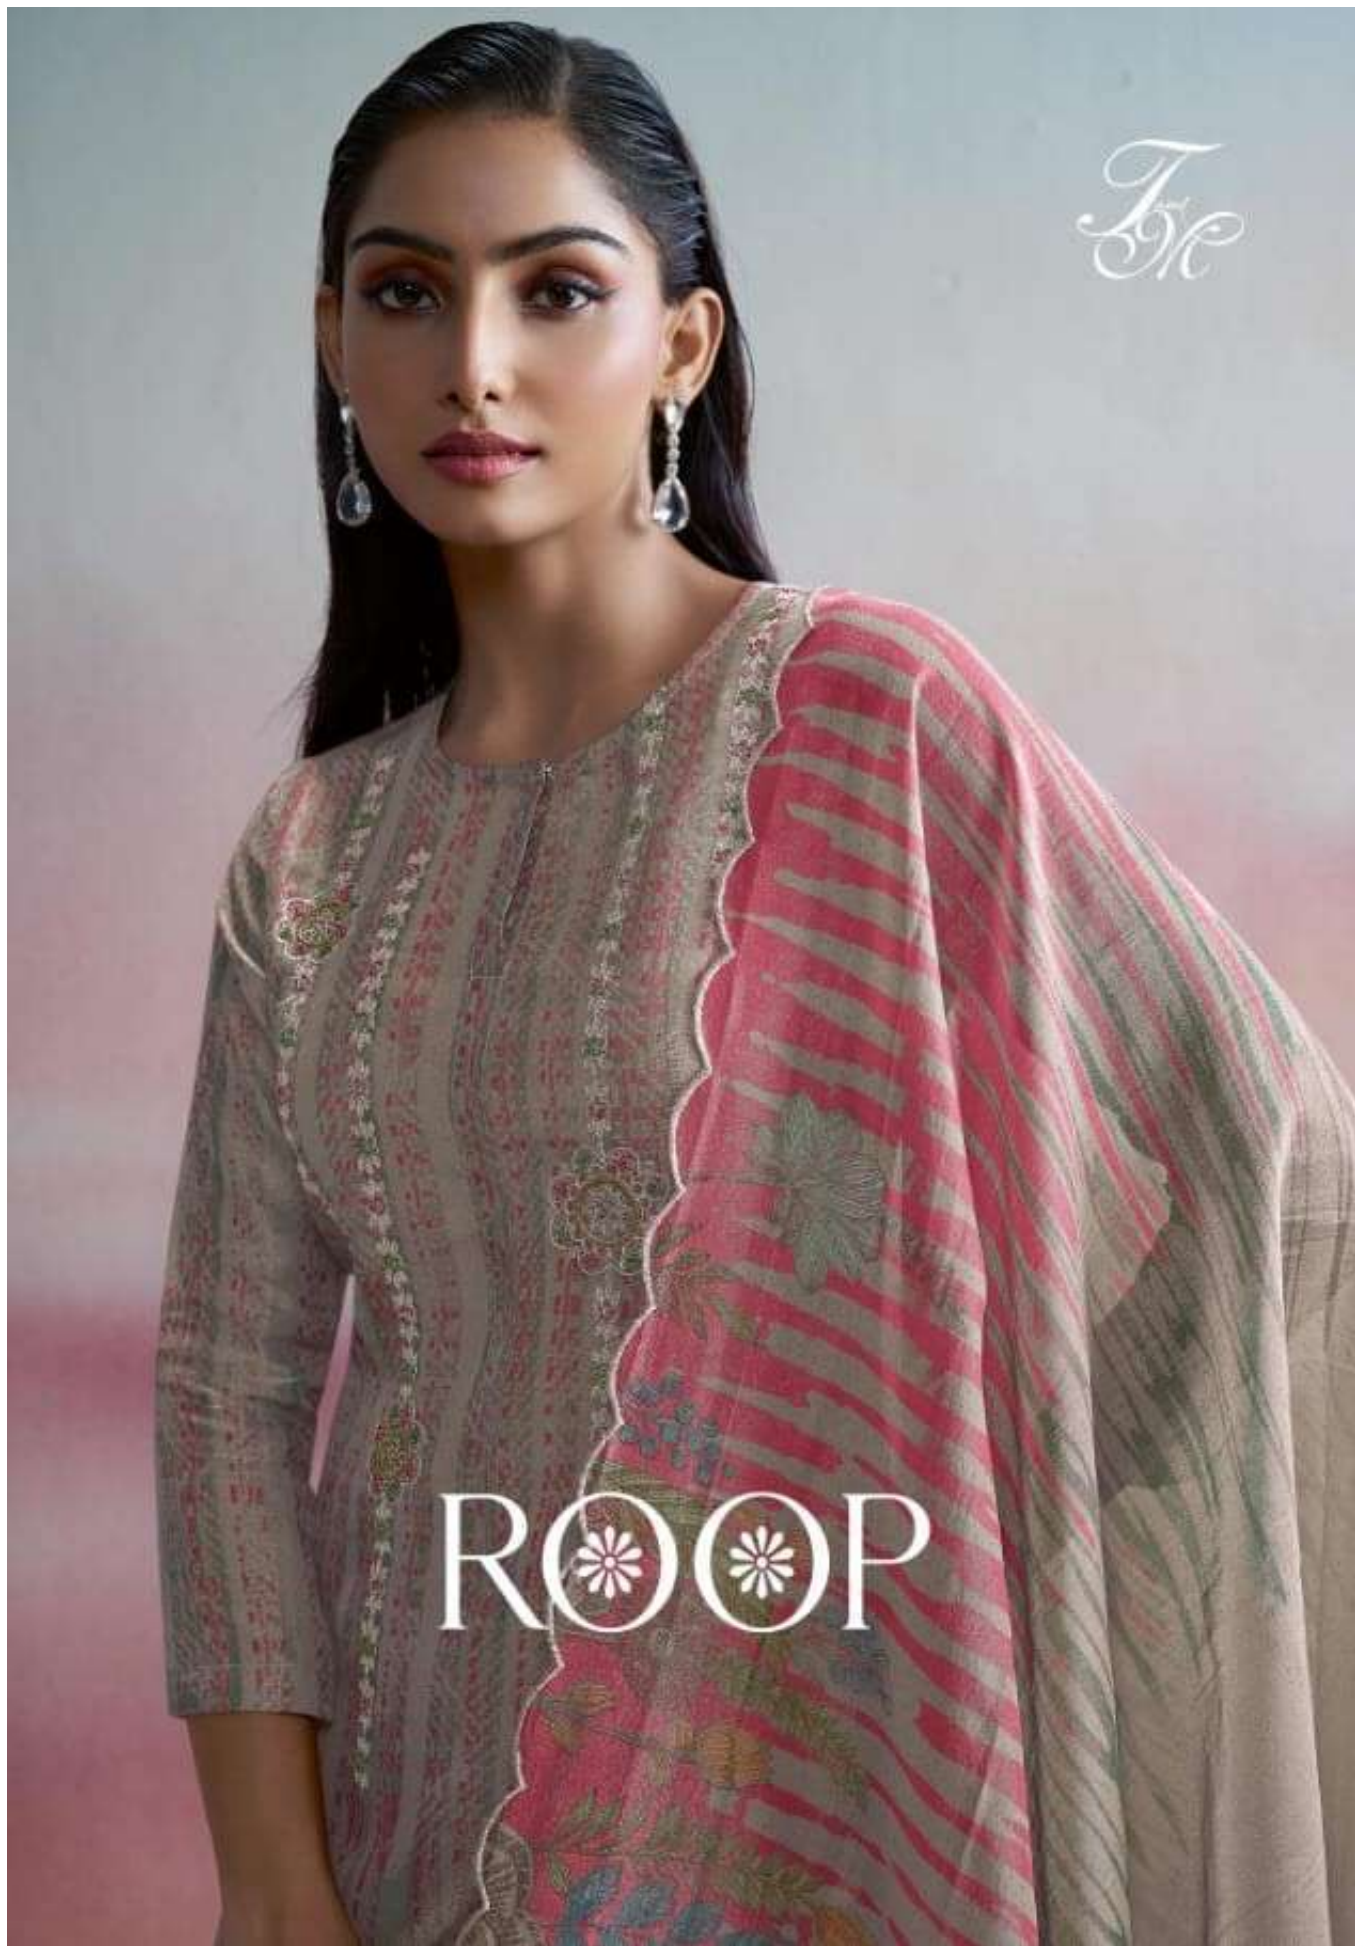

F&C

ROOP

870

F&C

ROOP

870

Fe

875

DESIGN NO

870

875

890

DESCRIPTION

TOP - FLORENCE SHIMMER DIGITAL PRINT WITH EMBROIDERY &
HAND WORK

BOTTOM - BERLIN SILK HEAVY

DUPATTA - FLORENCE SHIMMER DUPATTA DIGITAL PRINT
WITH EMBROIDERY