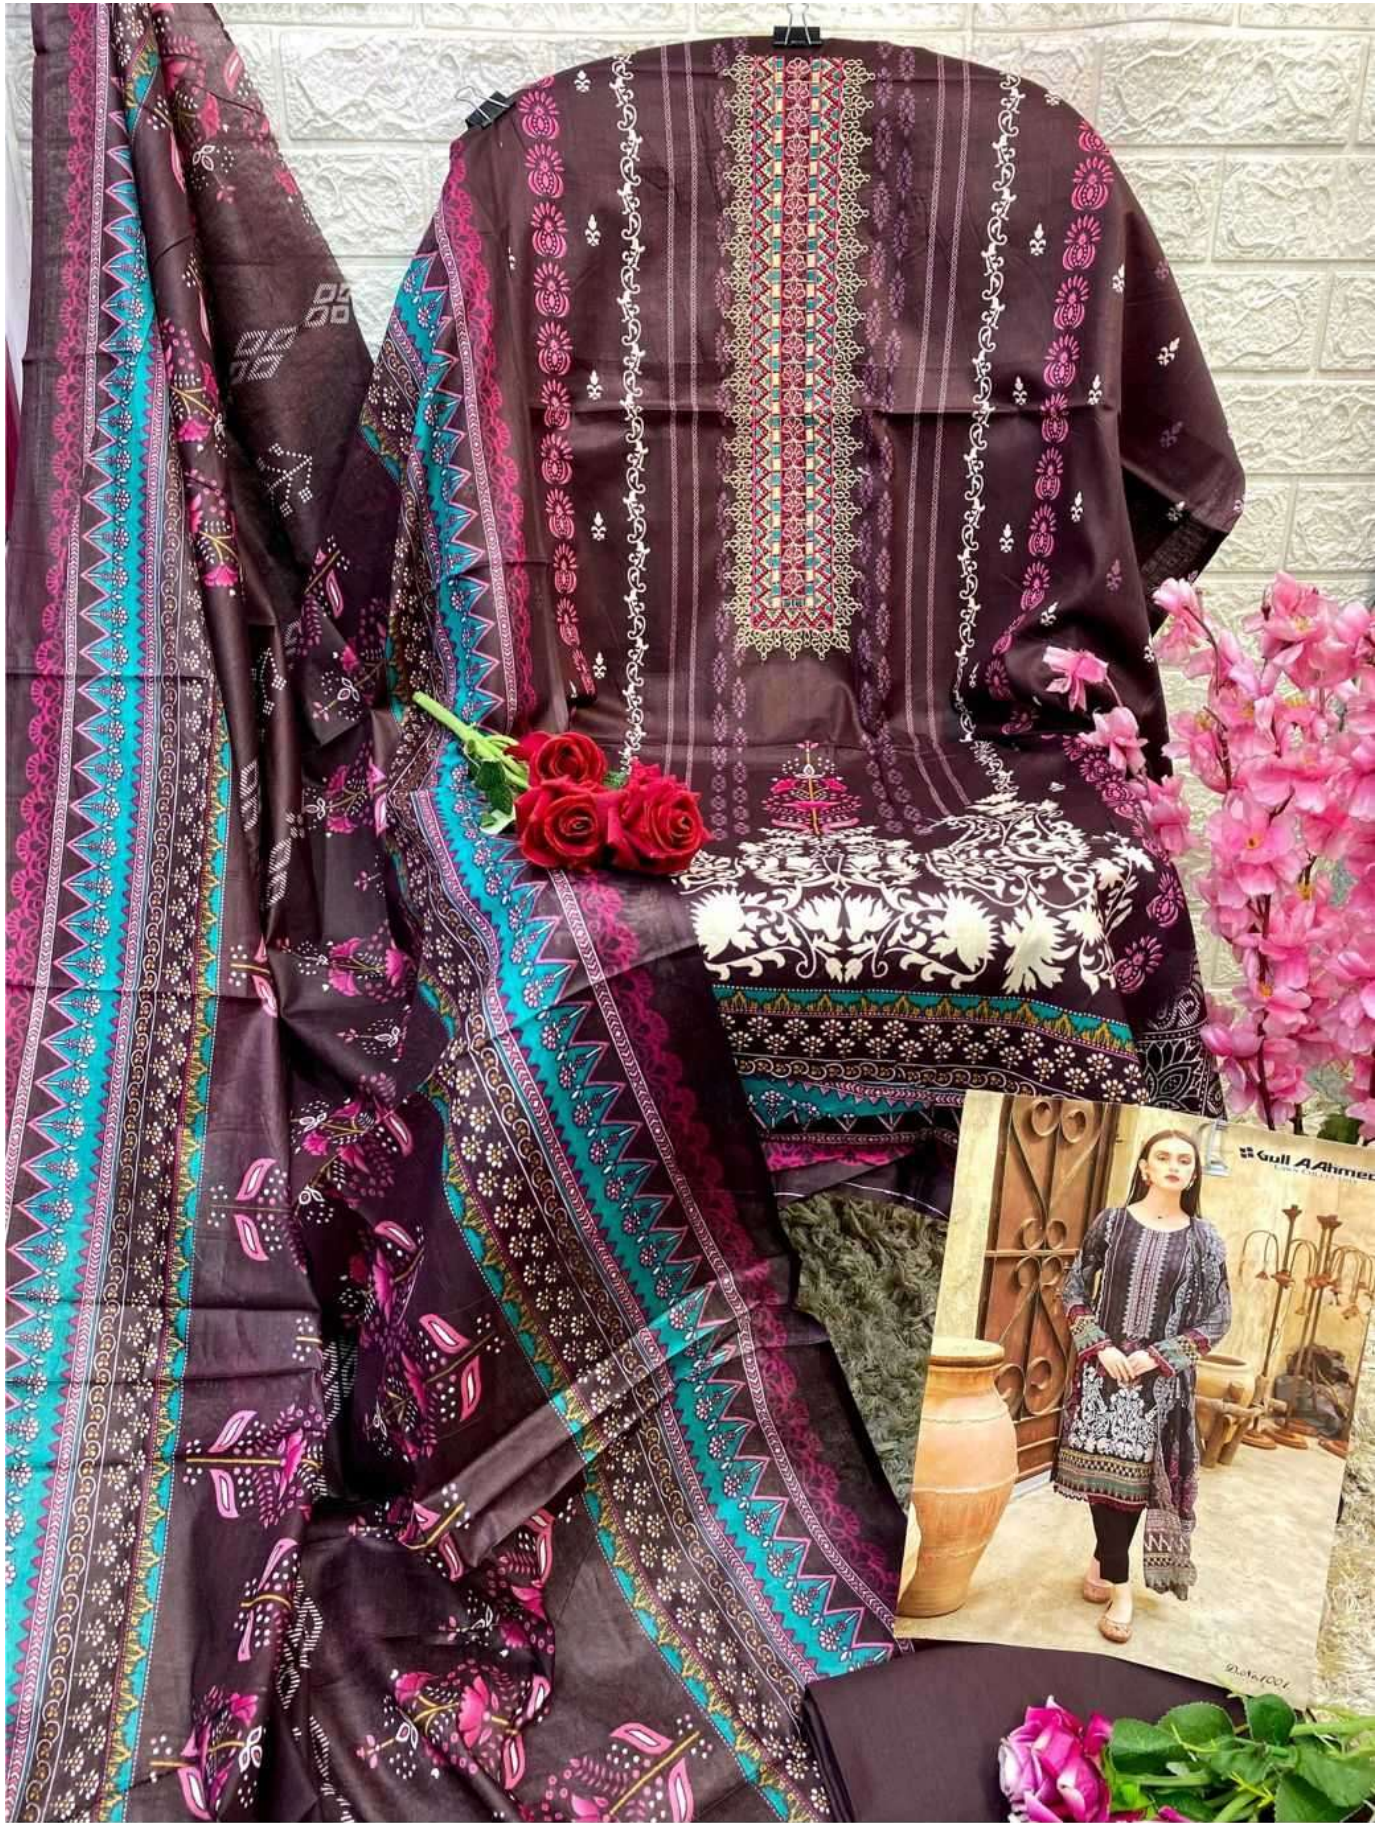

Gull Ahmed ORIGINAL LAWN™ **AL-ZAHRA**
LAWN COLLECTION