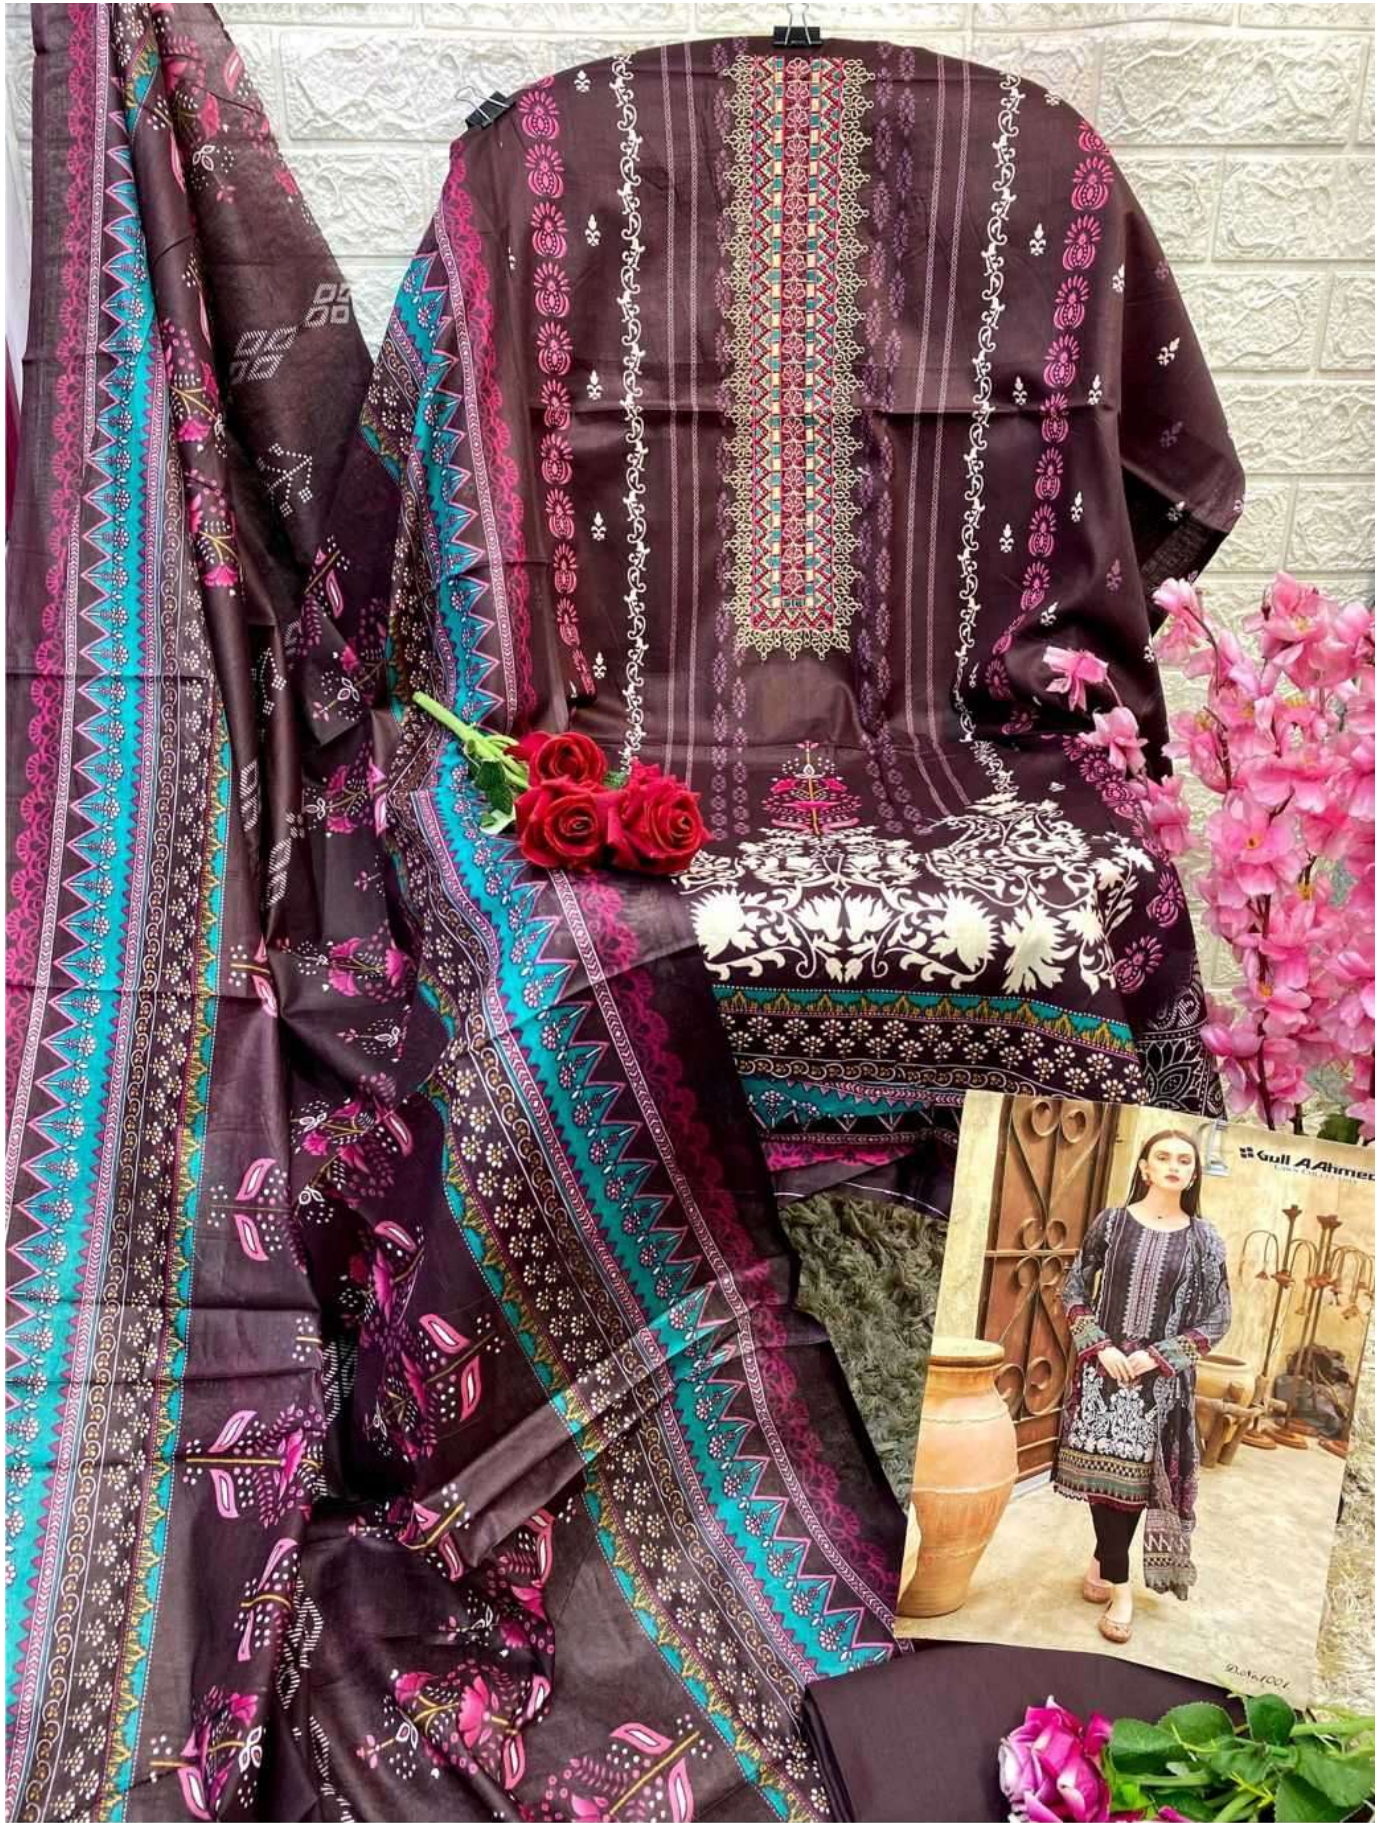

Gull Ahmed ORIGINAL LAWN^{TM}
LAWN COLLECTION

AL - ZAHRA

SELF EMBROIDERY LAWN COLLECTION