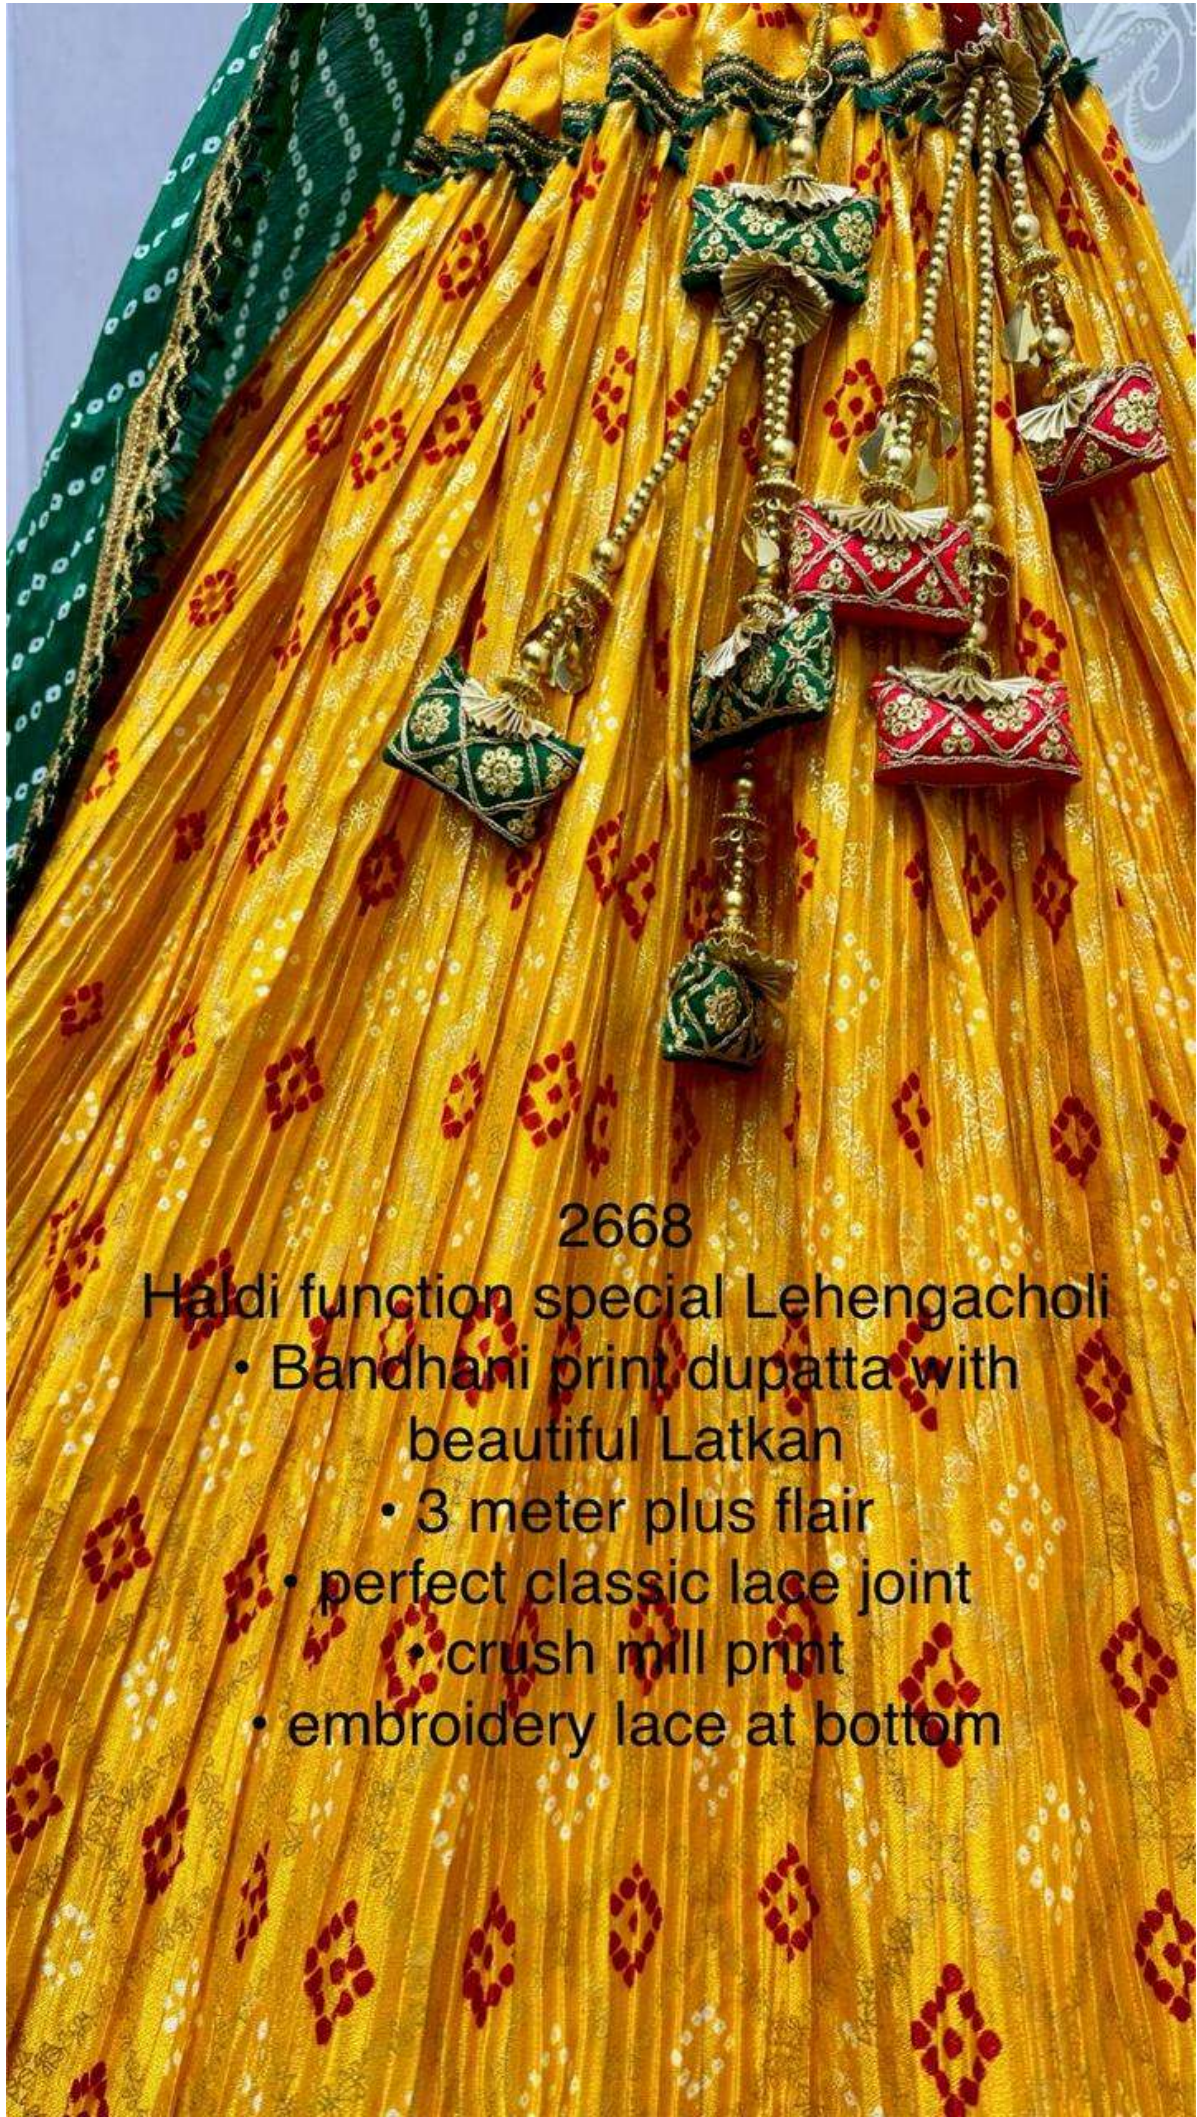

2668

2668

- Haldi function special Lehengacholi
- Bandhani print dupatta with beautiful Latkan
- 3 meter plus flair
- perfect classic lace joint
- crush mill print
- embroidery lace at bottom

2668  
Blouse

2668

Haldi function special Lehengacholi

- Bandhani print dupatta with beautiful Latkan
- 3 meter plus flair
- perfect classic lace joint
- crush mill print
- embroidery lace at bottom

2668

Haldi function special  
Lehengacholi

- Bandhani print dupatta
- 3 meter plus flair
- perfect classic lace joint
- crush mill print
- embroidery lace at bottom