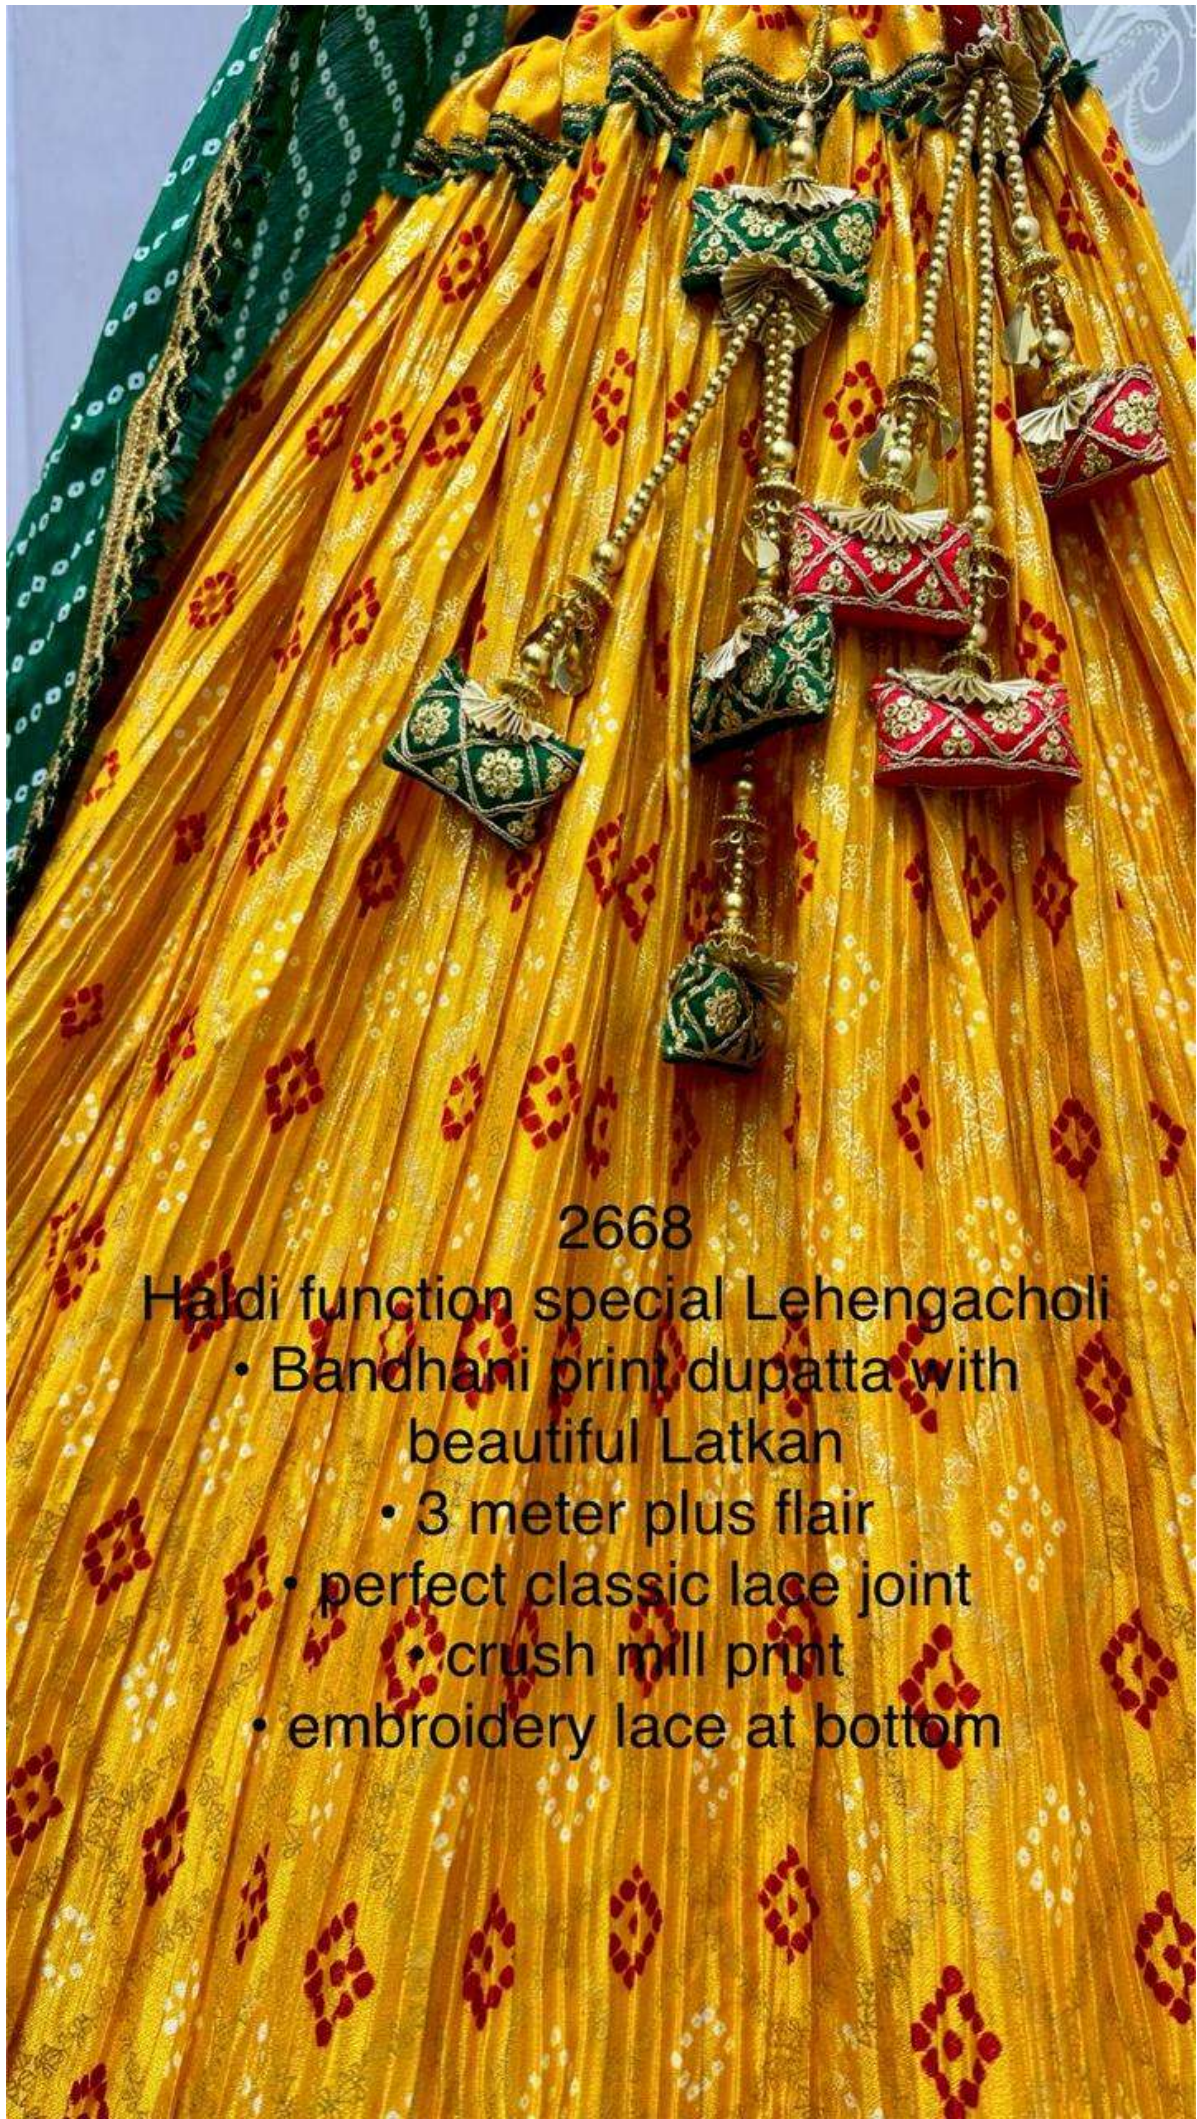

2668

2668

- Haldi function special Lehengacholi
- Bandhani print dupatta with beautiful Latkan
- 3 meter plus flair
- perfect classic lace joint
- crush mill print
- embroidery lace at bottom

2668  
Blouse

2668

Haldi function special Lehengacholi

- Bandhani print dupatta with beautiful Latkan
- 3 meter plus flair
- perfect classic lace joint
- crush mill print
- embroidery lace at bottom

2668

Haldi function special  
Lehengacholi

- Bandhani print dupatta
- 3 meter plus flair
- perfect classic lace joint
- crush mill print
- embroidery lace at bottom

2668