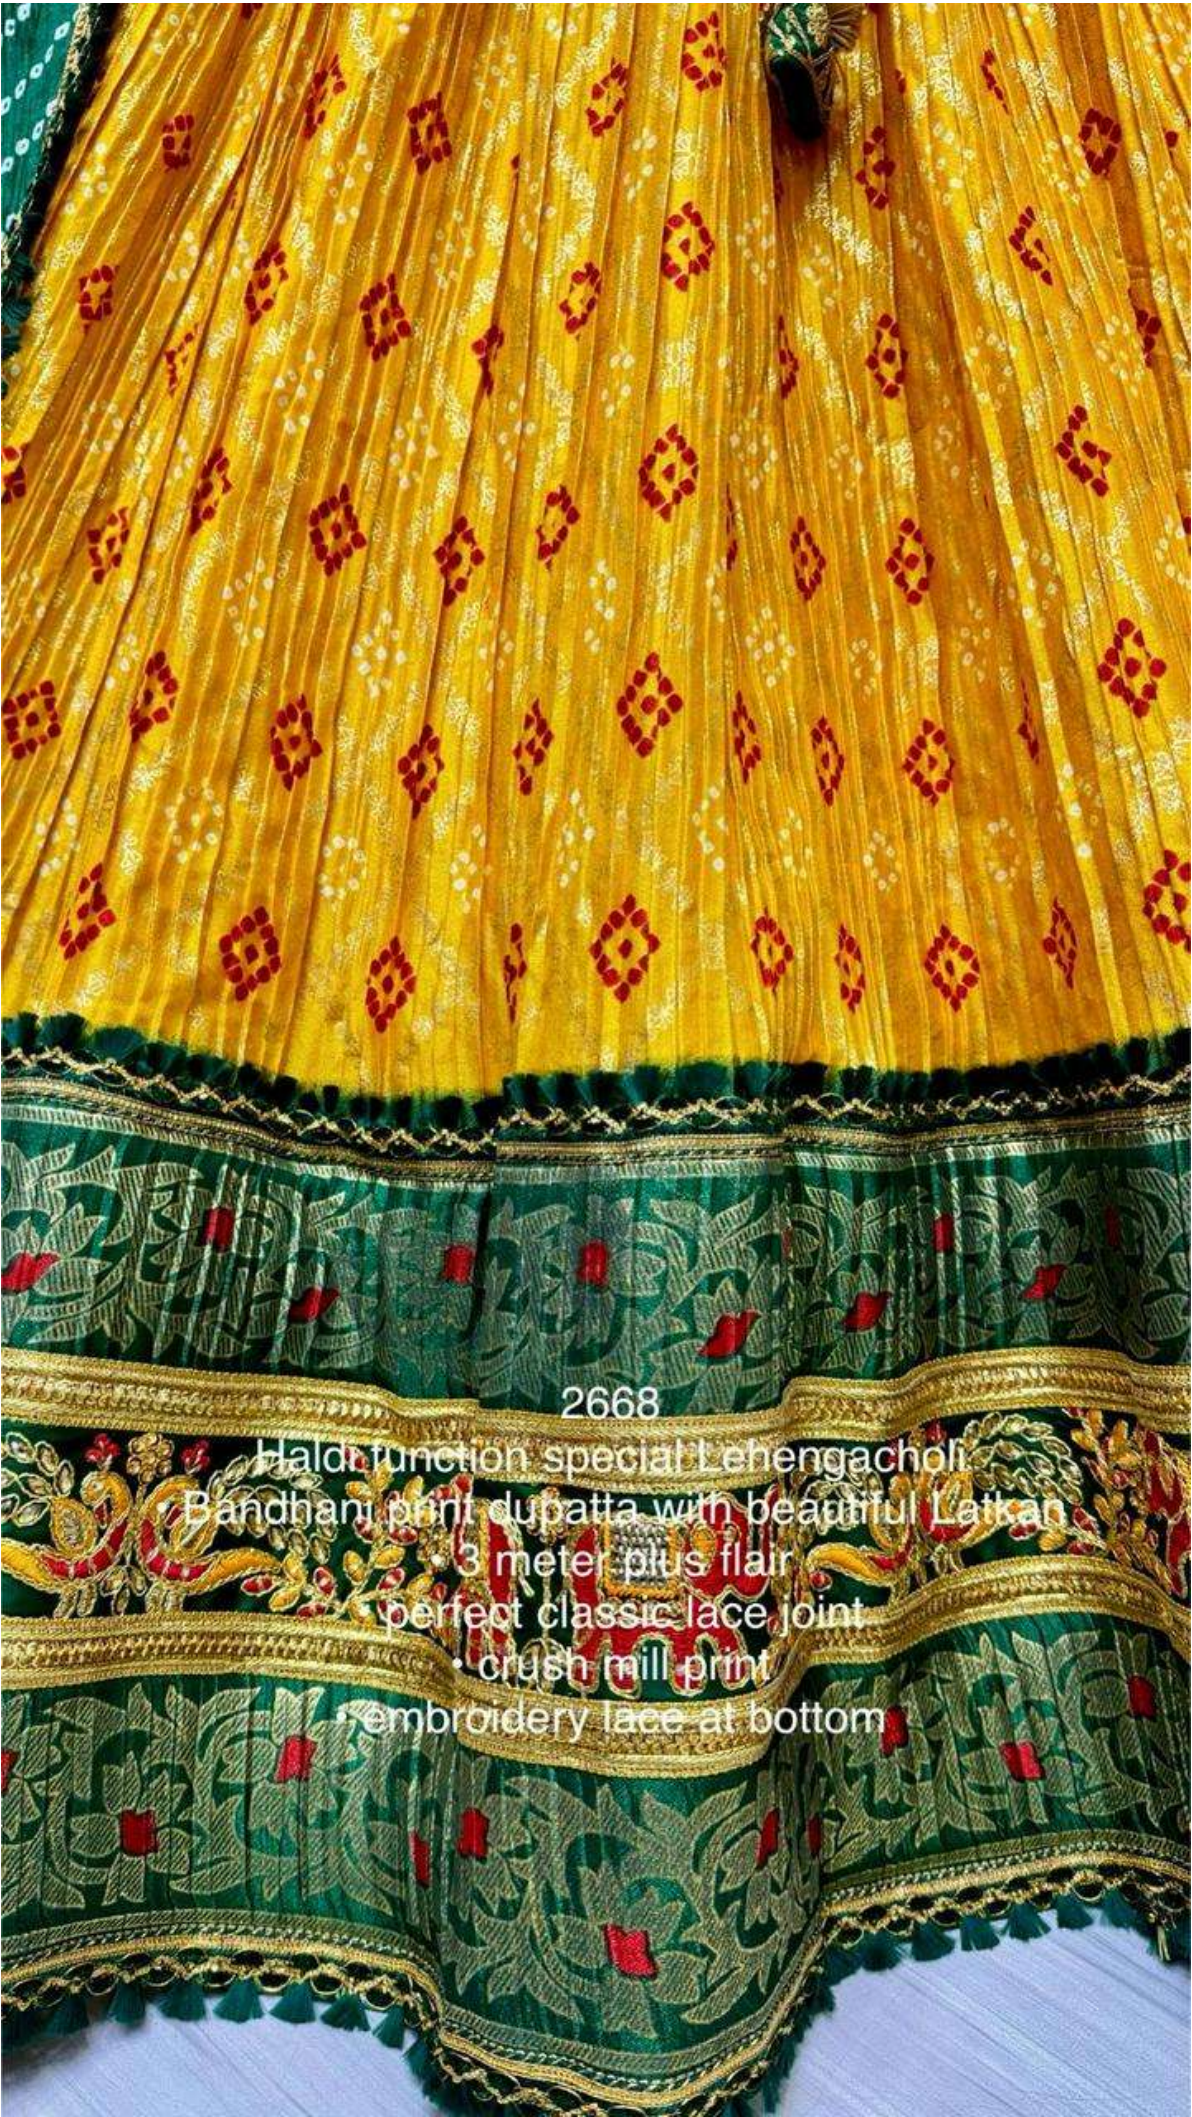

2668

2668

- Haldi function special Lehengacholi
- Bandhani print dupatta with beautiful Latkan
- 3 meter plus flair
- perfect classic lace joint
- crush mill print
- embroidery lace at bottom

2668  
Blouse

2668

Haldi function special Lehengacholi

- Bandhani print dupatta with beautiful Latkan
- 3 meter plus flair
- perfect classic lace joint
- crush mill print
- embroidery lace at bottom

2668

Haldi function special  
Lehengacholi

- Bandhani print dupatta
- 3 meter plus flair
- perfect classic lace joint
- crush mill print
- embroidery lace at bottom