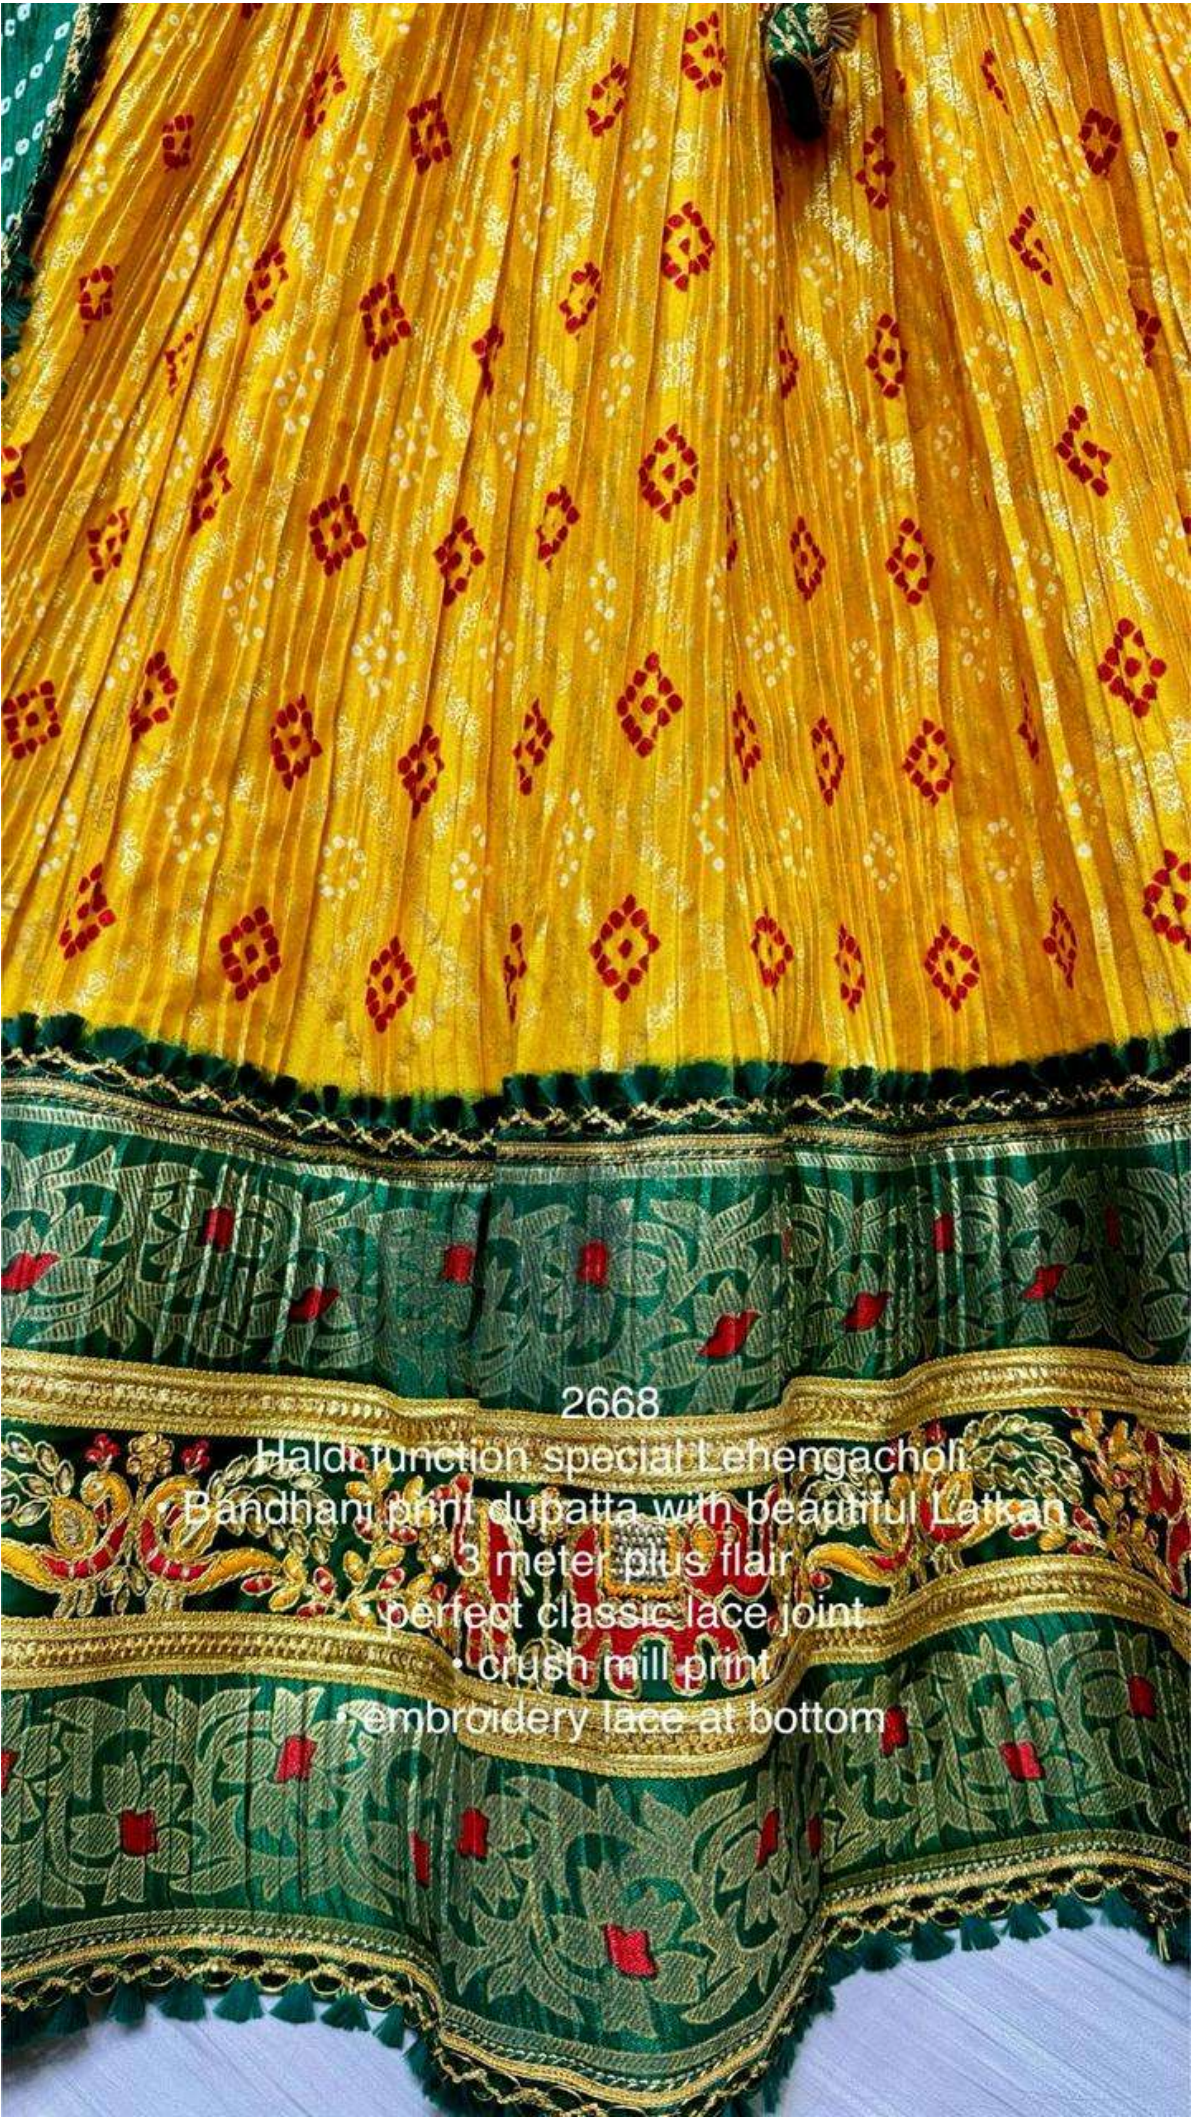

2668

2668

- Haldi function special Lehengacholi
- Bandhani print dupatta with beautiful Latkan
- 3 meter plus flair
- perfect classic lace joint
- crush mill print
- embroidery lace at bottom

2668  
Blouse

2668

Haldi function special Lehengacholi

- Bandhani print dupatta with beautiful Latkan
- 3 meter plus flair
- perfect classic lace joint
- crush mill print
- embroidery lace at bottom

2668

Haldi function special  
Lehengacholi

- Bandhani print dupatta
- 3 meter plus flair
- perfect classic lace joint
- crush mill print
- embroidery lace at bottom

2668