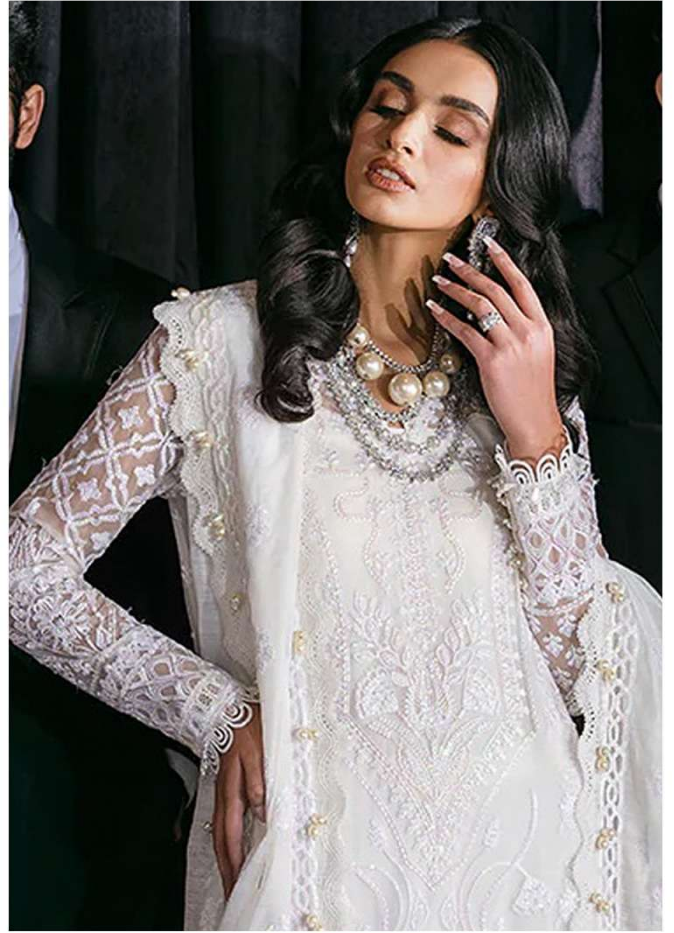

*Serina*TM
Pakistani Suit
A BRAND BY  MEGHA EXPORT
S - 236

TOP - FOX GEORGETTE HEAVY EMBROIDERY WORK

BOTTOM+INNER -DULL SANTOON

DUPATTA - FOX GEORGETTE HEAVY EMBROIDERY WORK

Serene[®]
Pakistani Suiit

A BRAND BY  MEGHA EXPORT

Serene[®]
MADE IN INDIA

Serene[®]
A PRODUCT OF
MEGHA EXPORT

Serene[®]

Serene[®]
A PRODUCT OF
MEGHA EXPORT
S - 236

*Serina*TM
Pakistani Suit
A BRAND BY  MEGHA EXPORT
S - 236

TOP - FOX GEORGETTE HEAVY EMBROIDERY WORK
BOTTOM+INNER -DULL SANTOON
DUPATTA - FOX GEORGETTE HEAVY EMBROIDERY WORK