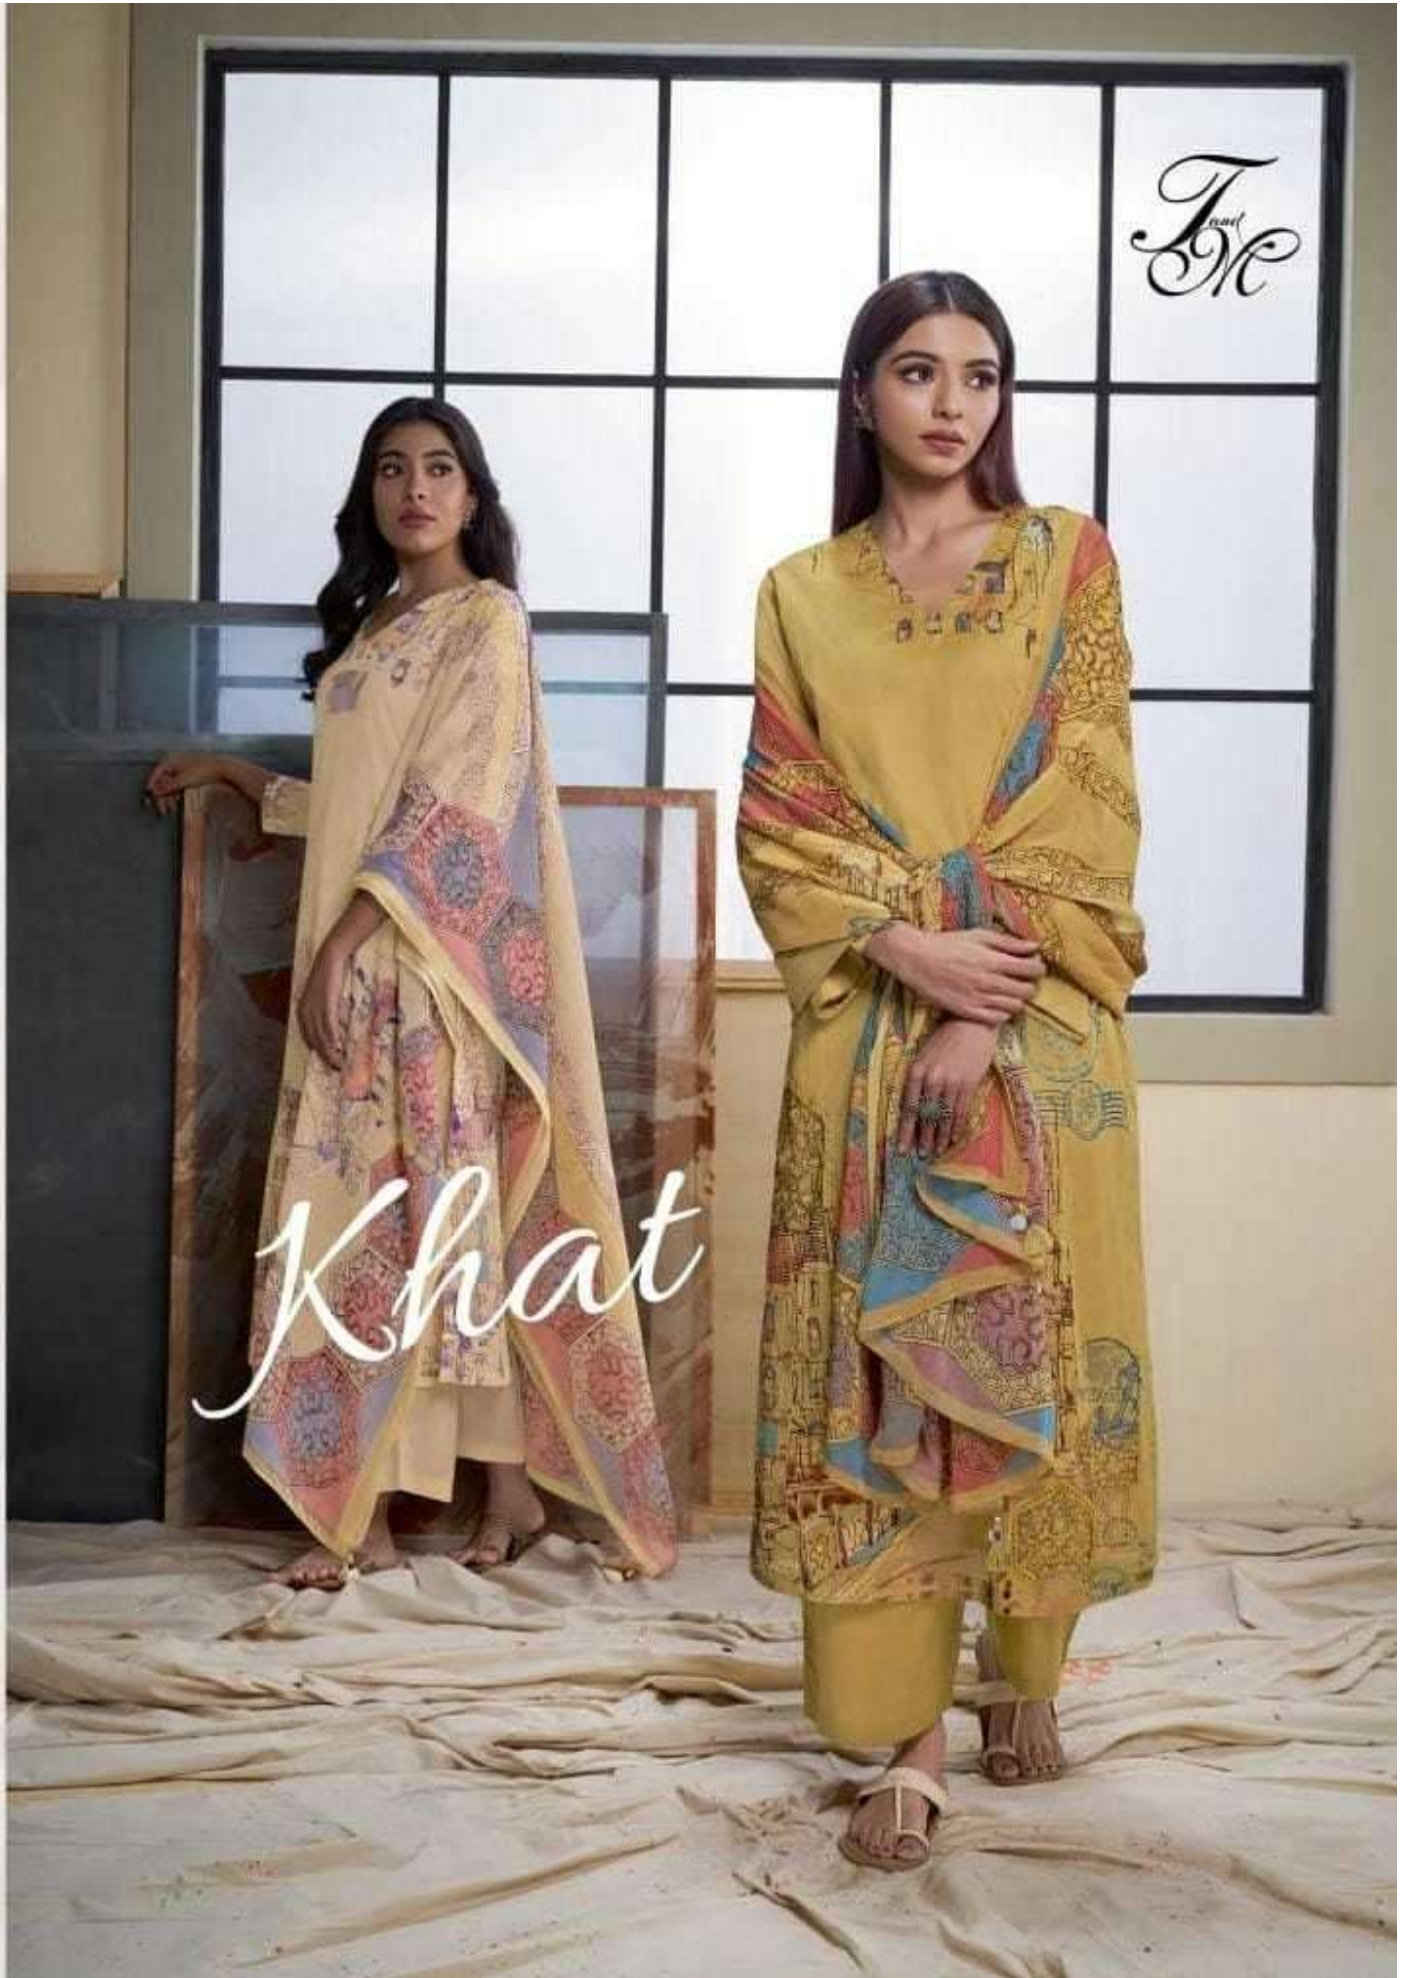

*Ford
Mc*

Khat

Fre

Indulge in elegance

RATE LIST

H S N CODE - 520851

DESIGN NO

658 - 636

685 - 695

628 - 624

667

DESCRIPTION

TOP - NAIROBI SILK DIGITAL PRINT WITH HAND WORK & FANCY LACE

INNER - ROMA COTTON

BOTTOM - MOSCOW COTTON

DUPATTA - MARTIN ORGENZA DUPATTA DIGITAL PRINT WITH TUSSALE

RATE

{ RS, 2195/- }

TOTAL SUITS = 07 TOTAL AMOUNT - 15365/-

*Ford
Mc*

Khat

~695~

~624~

~667~