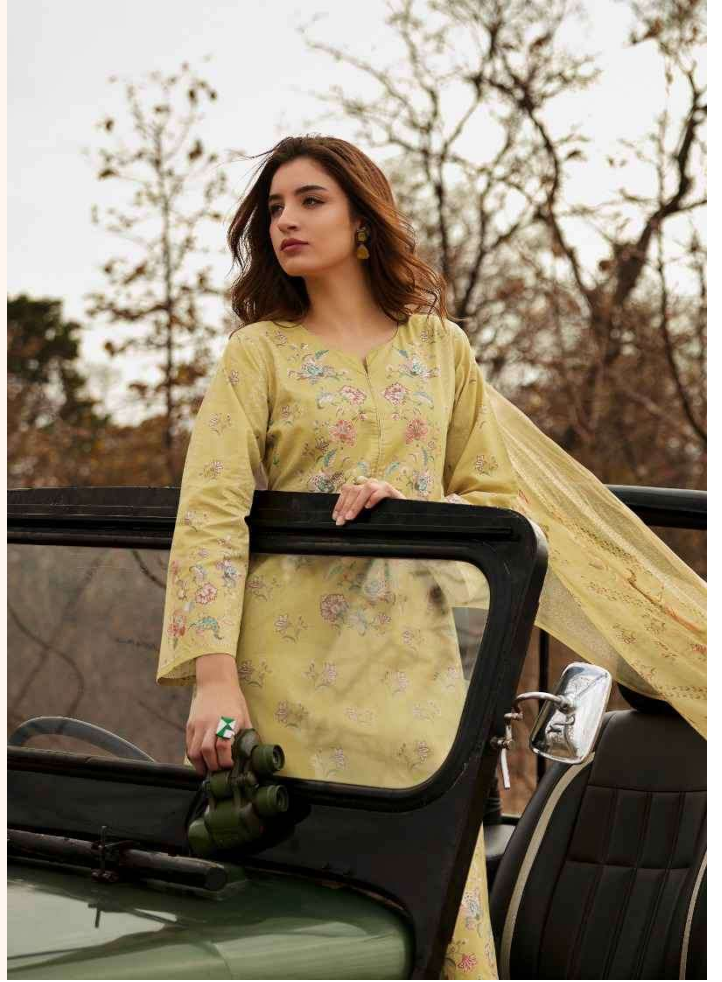

PRM[®]
IBADAT
عبادت

PRM[®]
TRENDS

4001

PRM[®]
TRENDS

PRM[®]
Trendz

A masterful designed shift, spring flower pattern dupatta with sophisticated sleeve design, season is all about celebrating and bringing out the best in you.