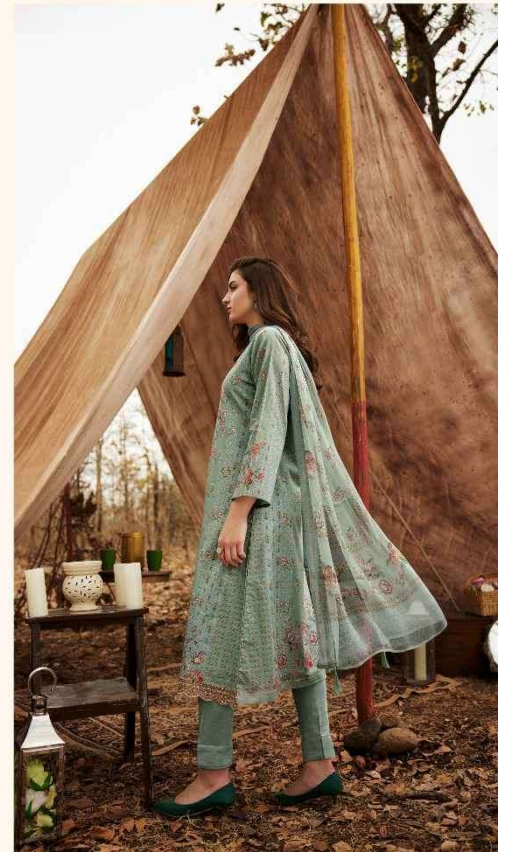

PRM®
Trendz