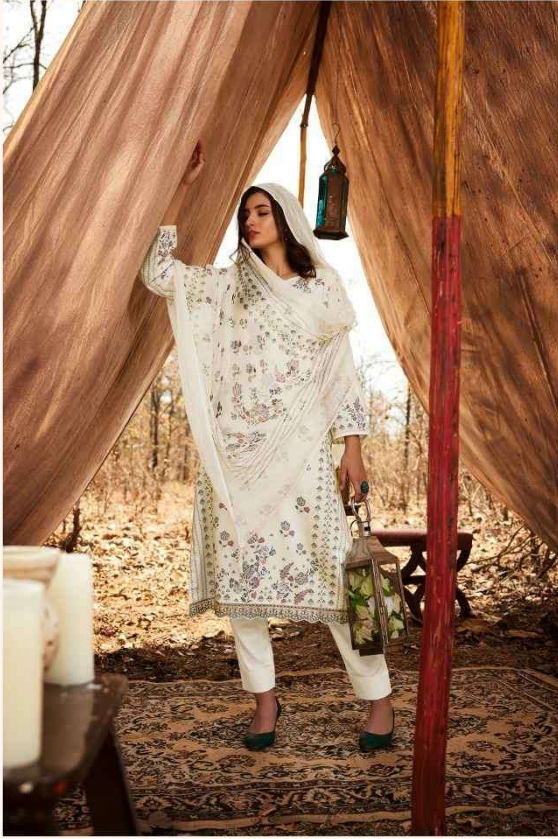

PRM
TRENDS

4007