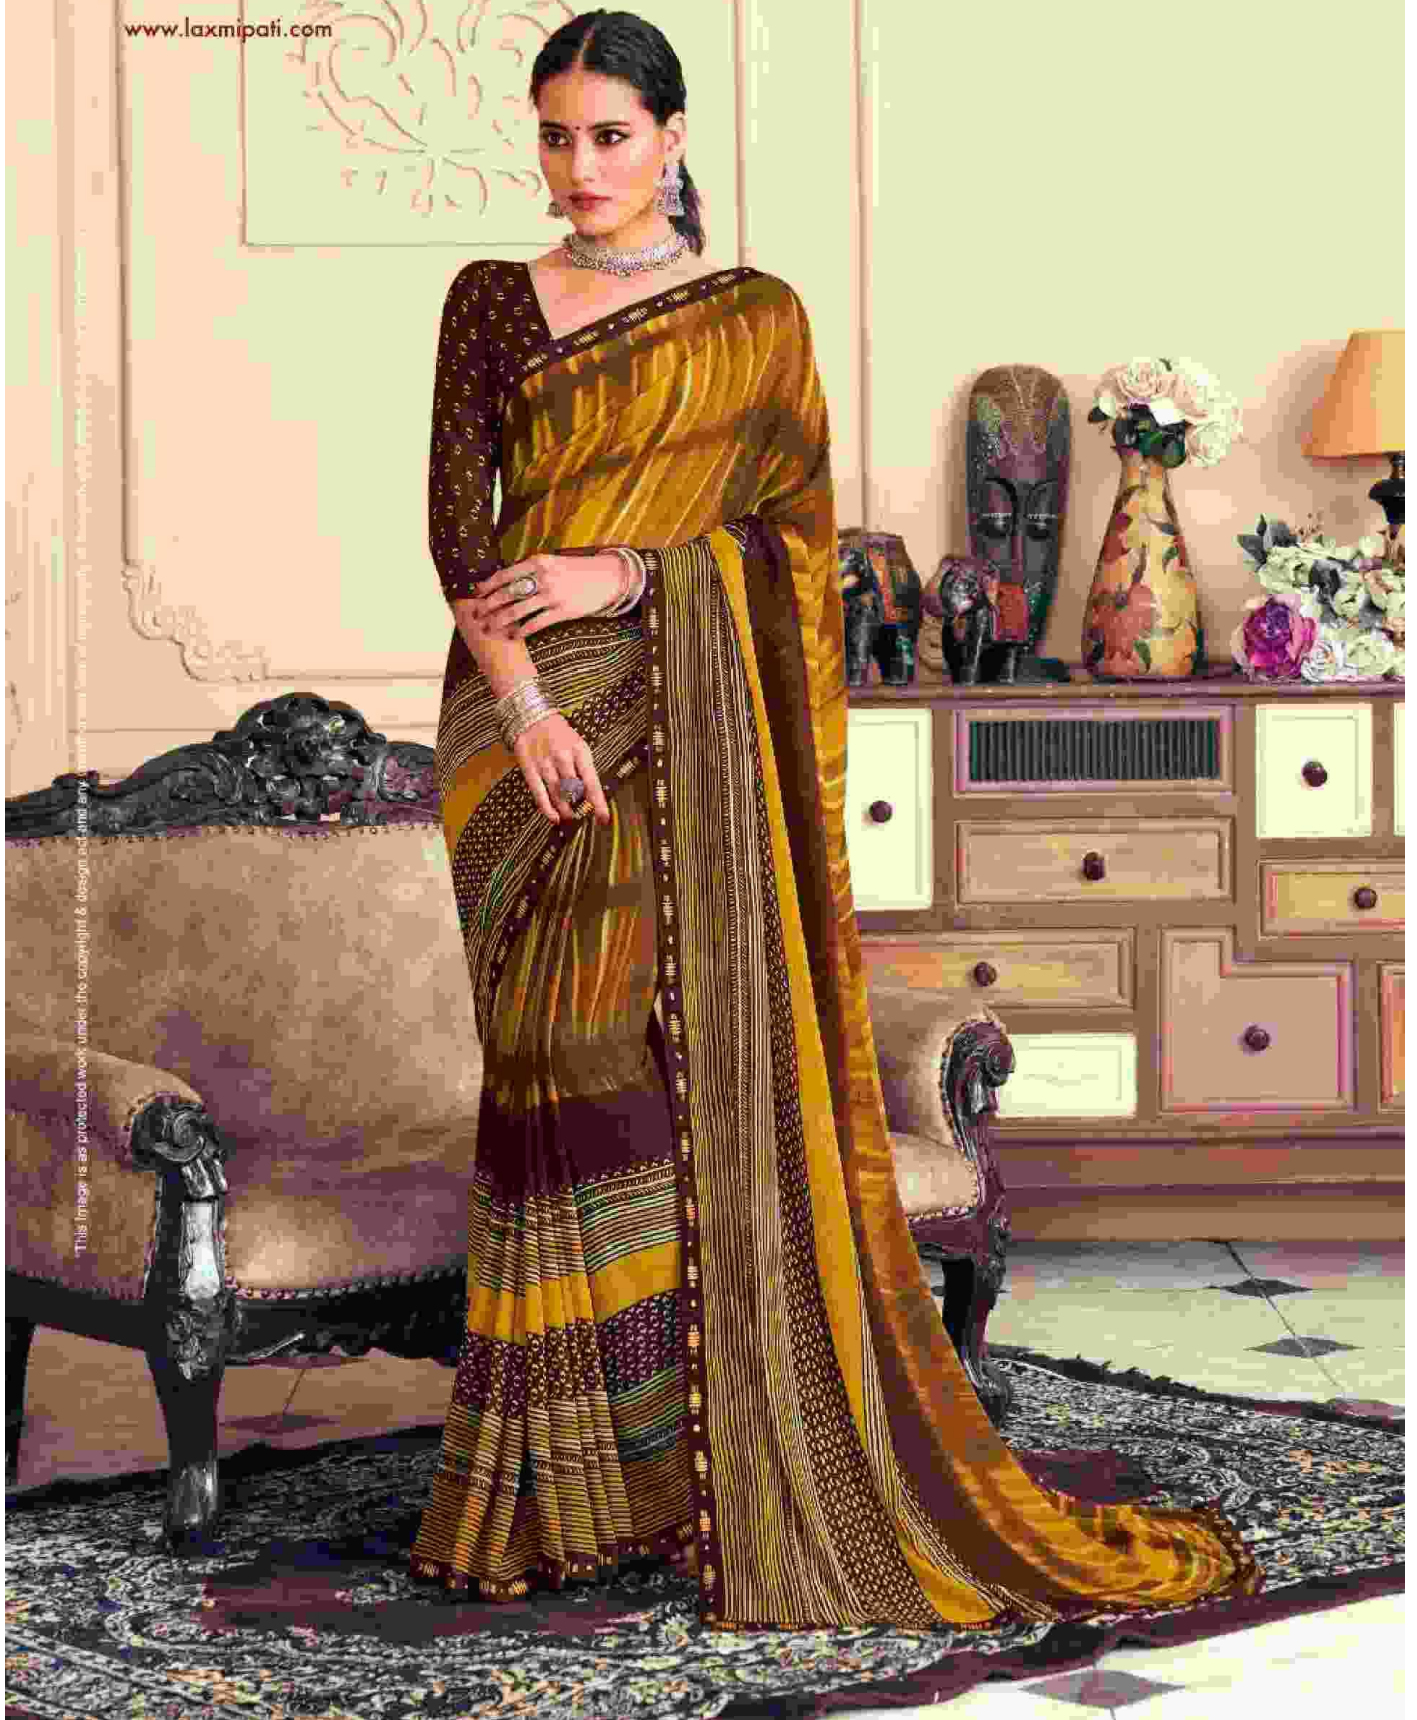

90
Laxmipati
SAREES

7778 BAHURANI

www.laxmipati.com

This image is a protected work under the copyright & design and shall any