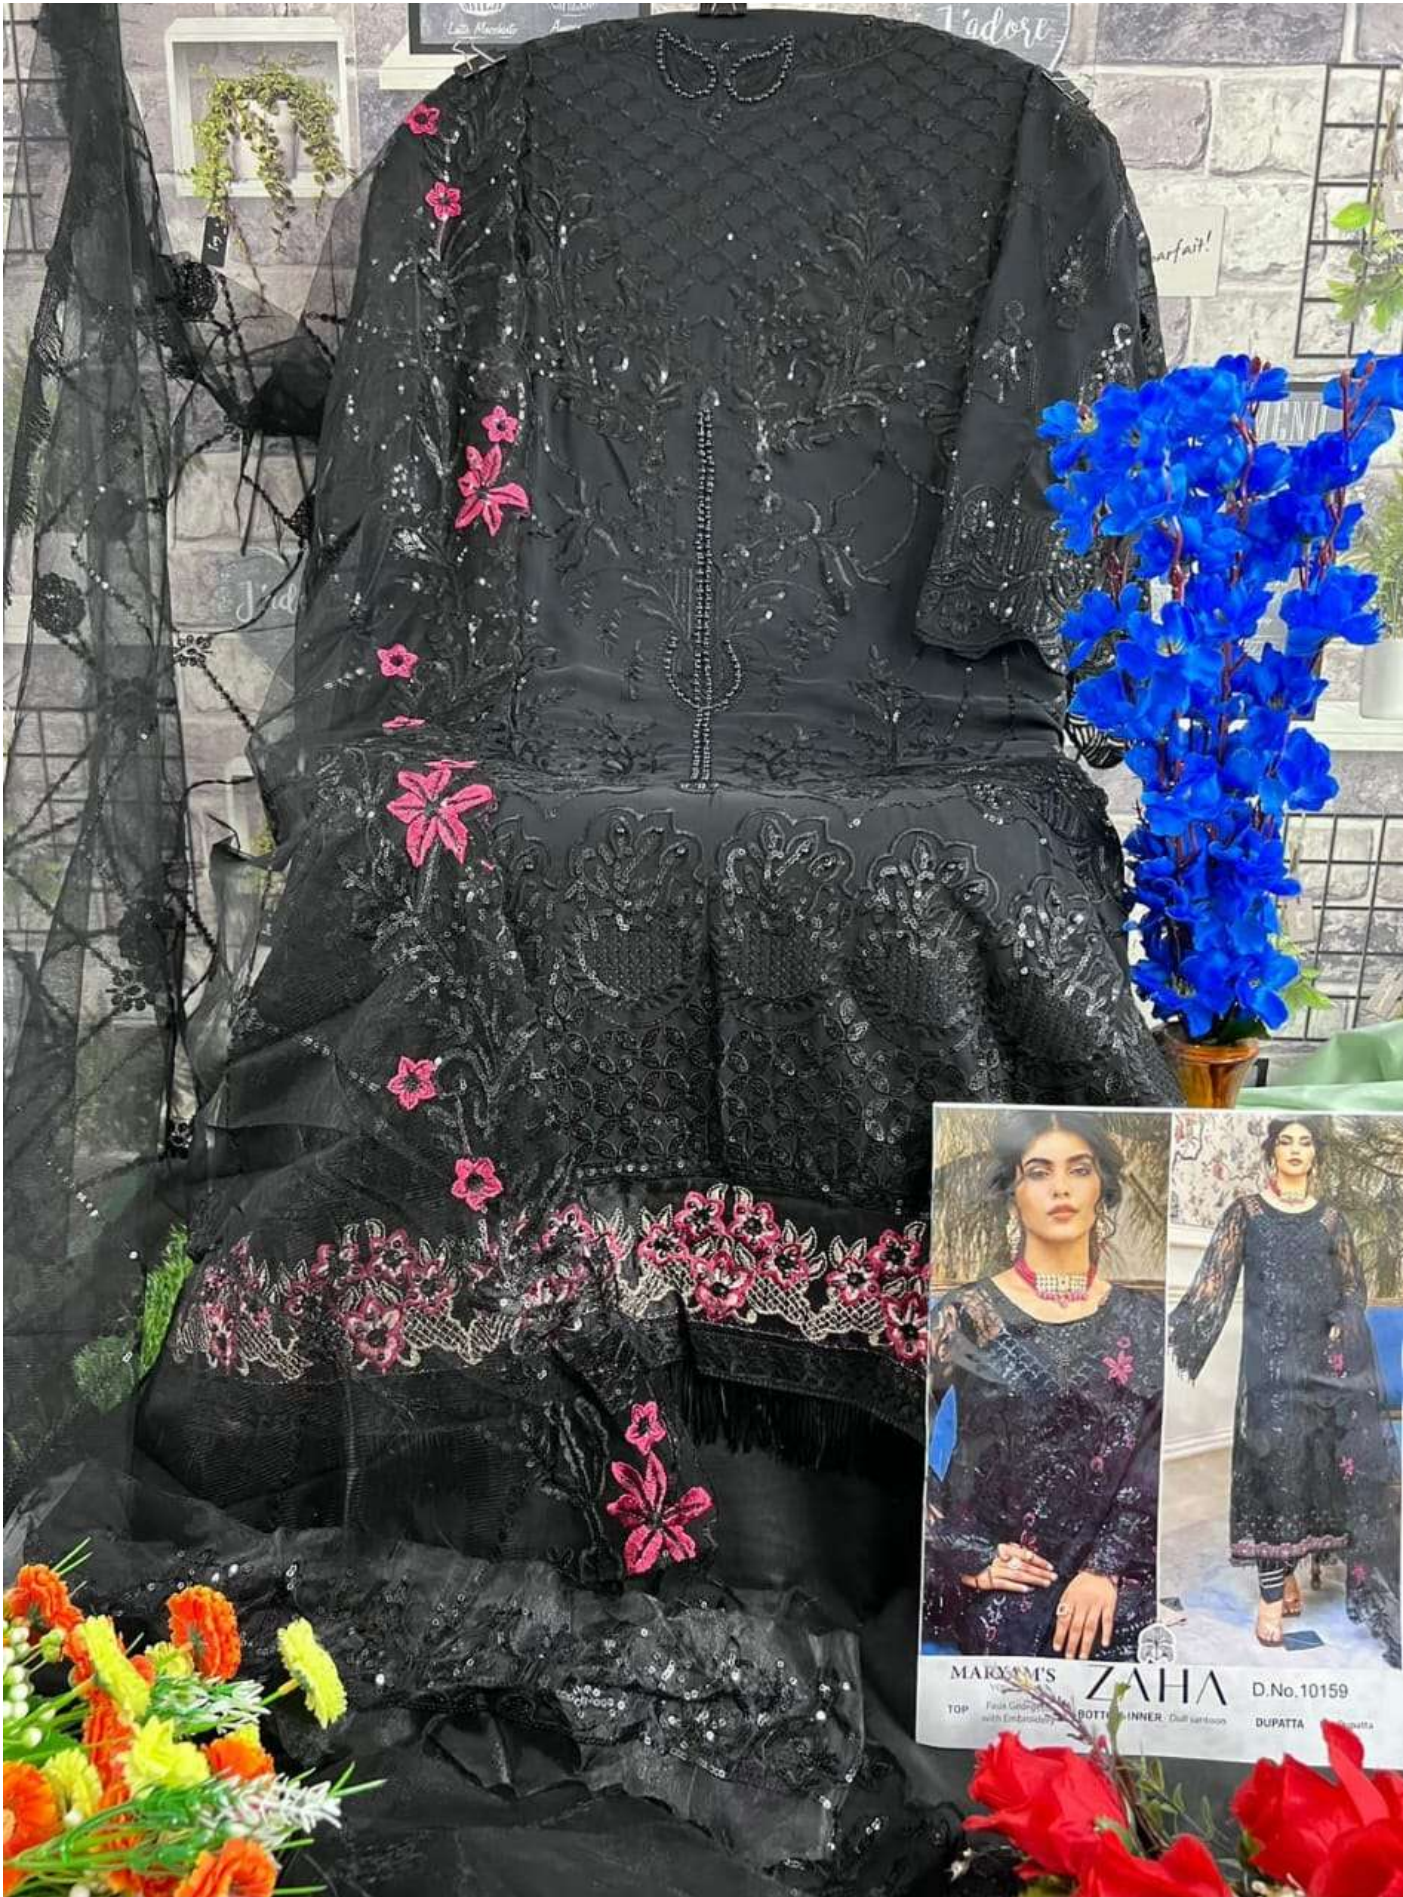

MAROOM'S ZAHA D.No.10159

TOP	Faux Georgette with Embroidery	BOTTOMS	Slit Kurta	DUPATTA	Black with Pink