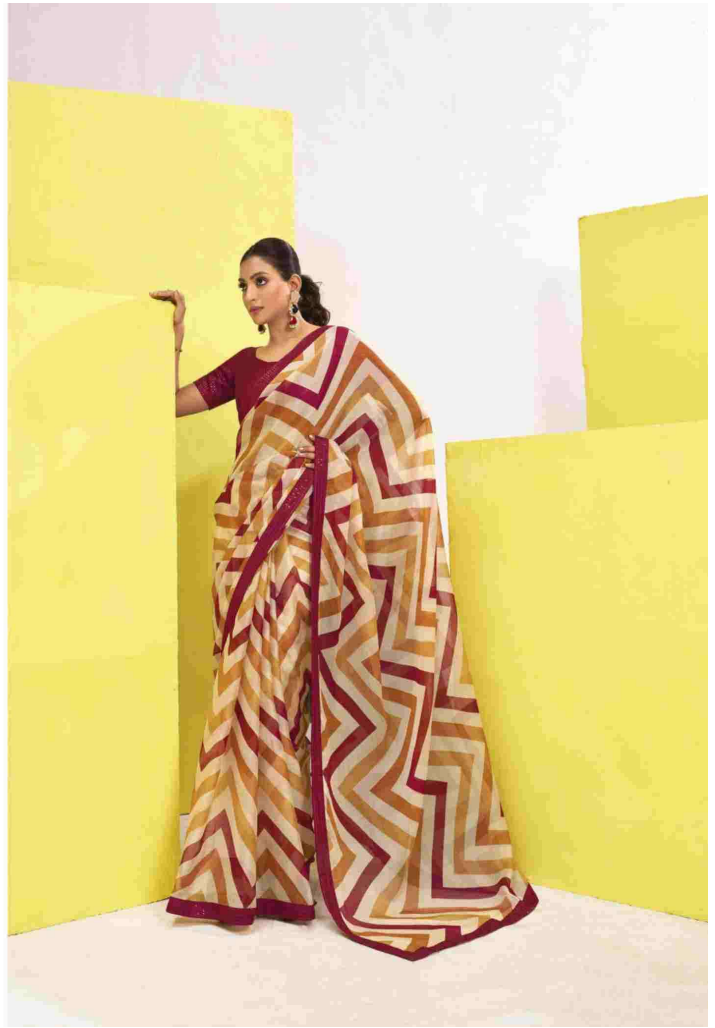

SUBHASH[®]
SAREES & BEYOND...

Nandika

#41009

#41010

SUBHASH®
SAREES & BEYOND.

#41011

PINK

Fly high with a saree.

SUBHASH[®]
SAREES & BEYOND...

GREEN

Fly high with a saree.

#41012

SUBHASH[®]
SAREES & BEYOND...

PINK
Fly high with a saree.

#41013

SUBHASH®
SAREES & BEYOND...
#41014

ORANGE
Fly high with a saree.

#41005

#41006

#41007

#41008

SUBHASH
SAREES & BEYOND...

#41009

#41010

SUBHASH
SAREES & BEYOND...

MAROON
Fly high with a saree.

#41005

A promotional image for a saree. It features a woman in a peach-colored saree with a pink floral pattern and a red blouse, posing against a yellow background. The image includes a logo for 'SUBHASH SAREES & BEYOND...' with a small red bird icon above the text. To the right of the logo, the word 'PEACH' is written in large, bold, red letters, with the tagline 'Fly high with a saree.' underneath it. In the bottom left corner, the number '#41006' is displayed in red. The top left corner of the image has a vertical list of small, illegible text.