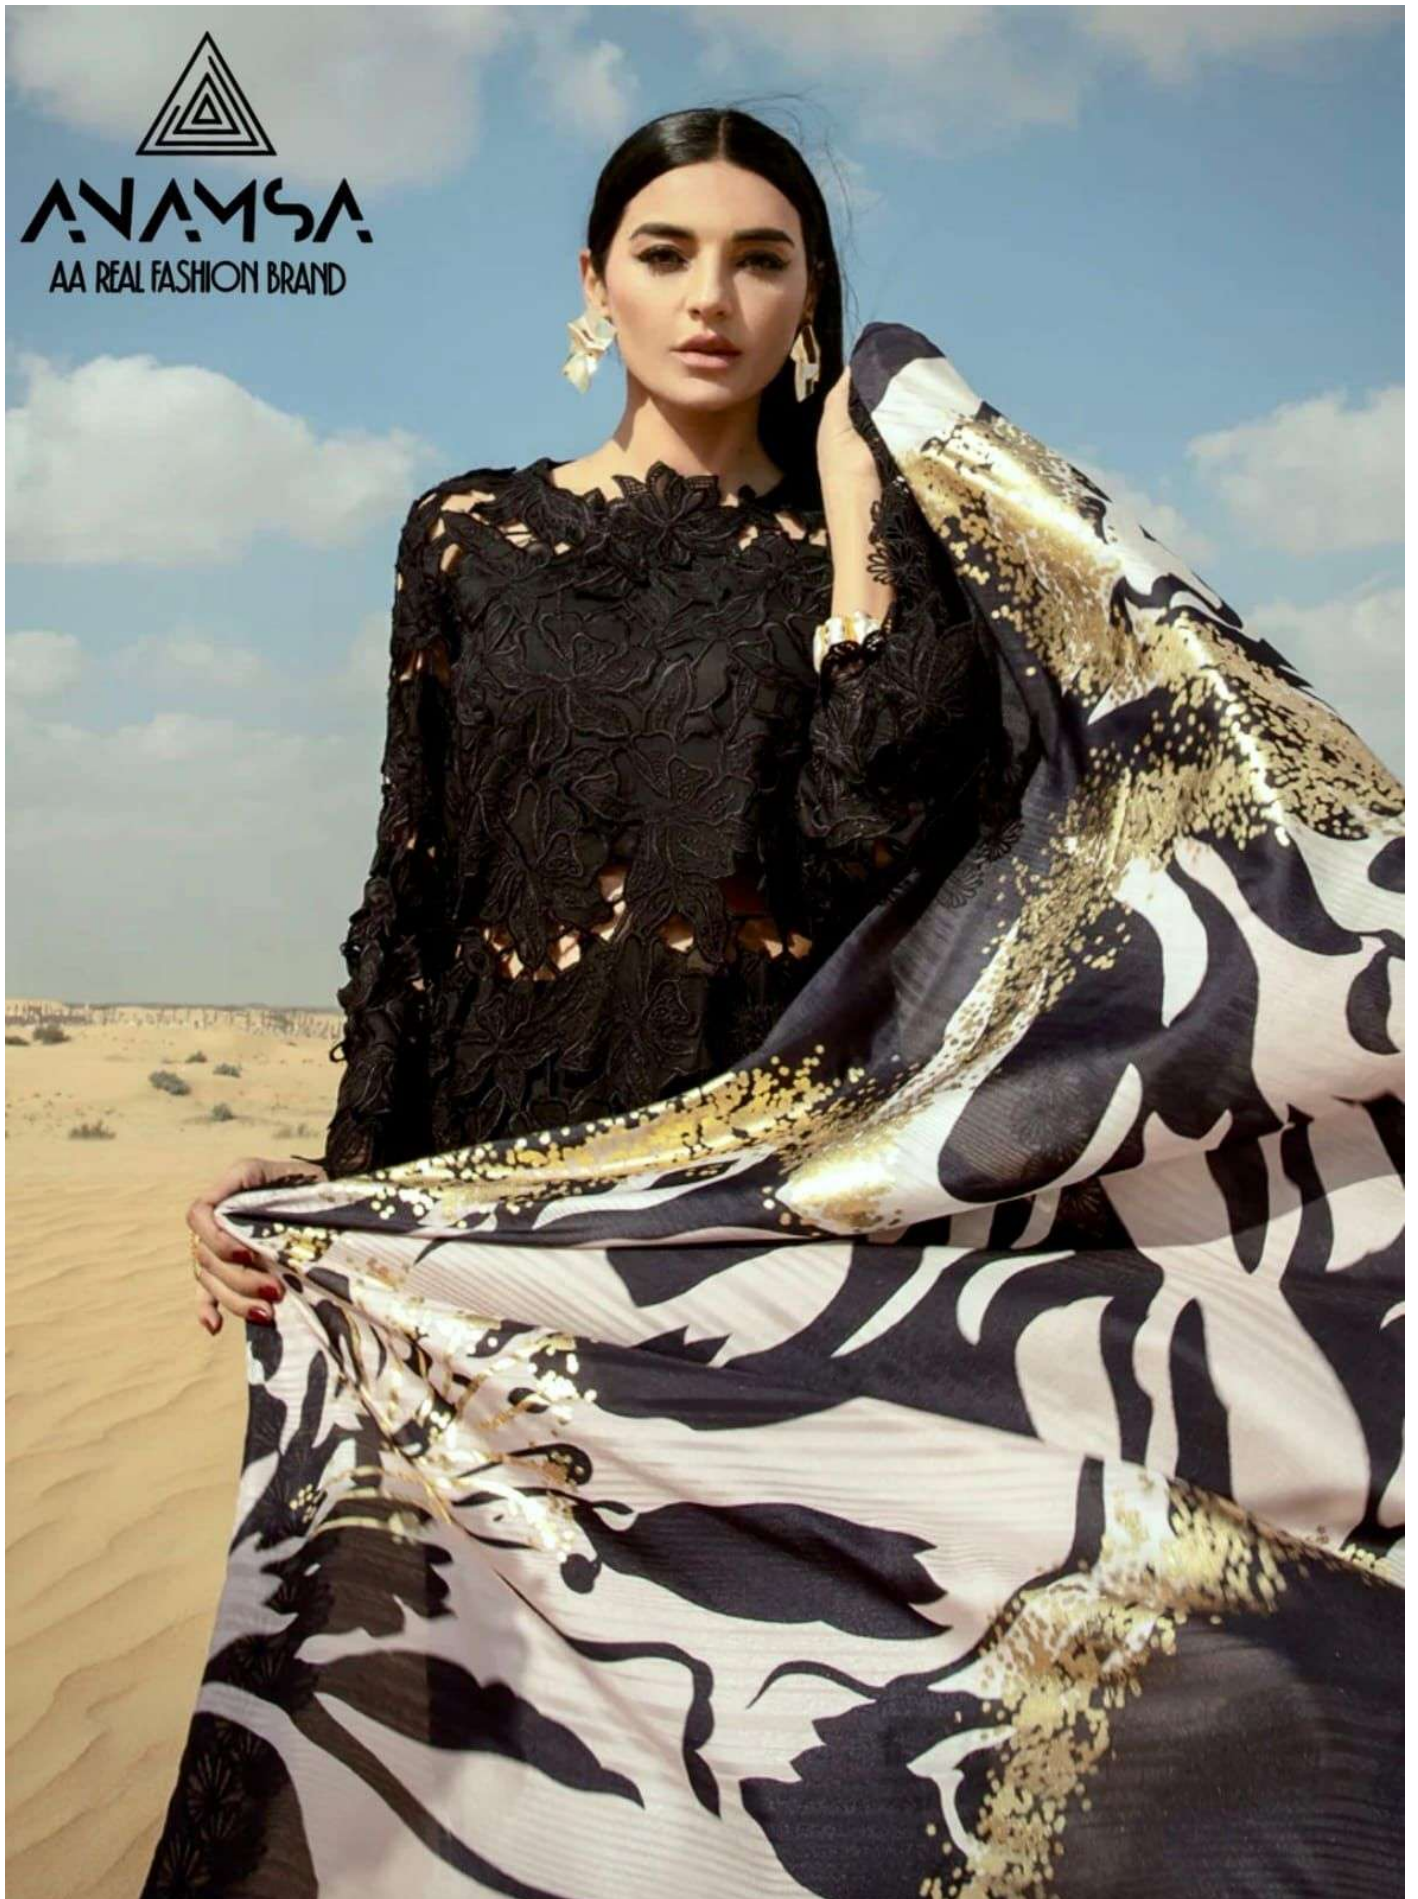

ANAMSA
AA REAL FASHION BRAND