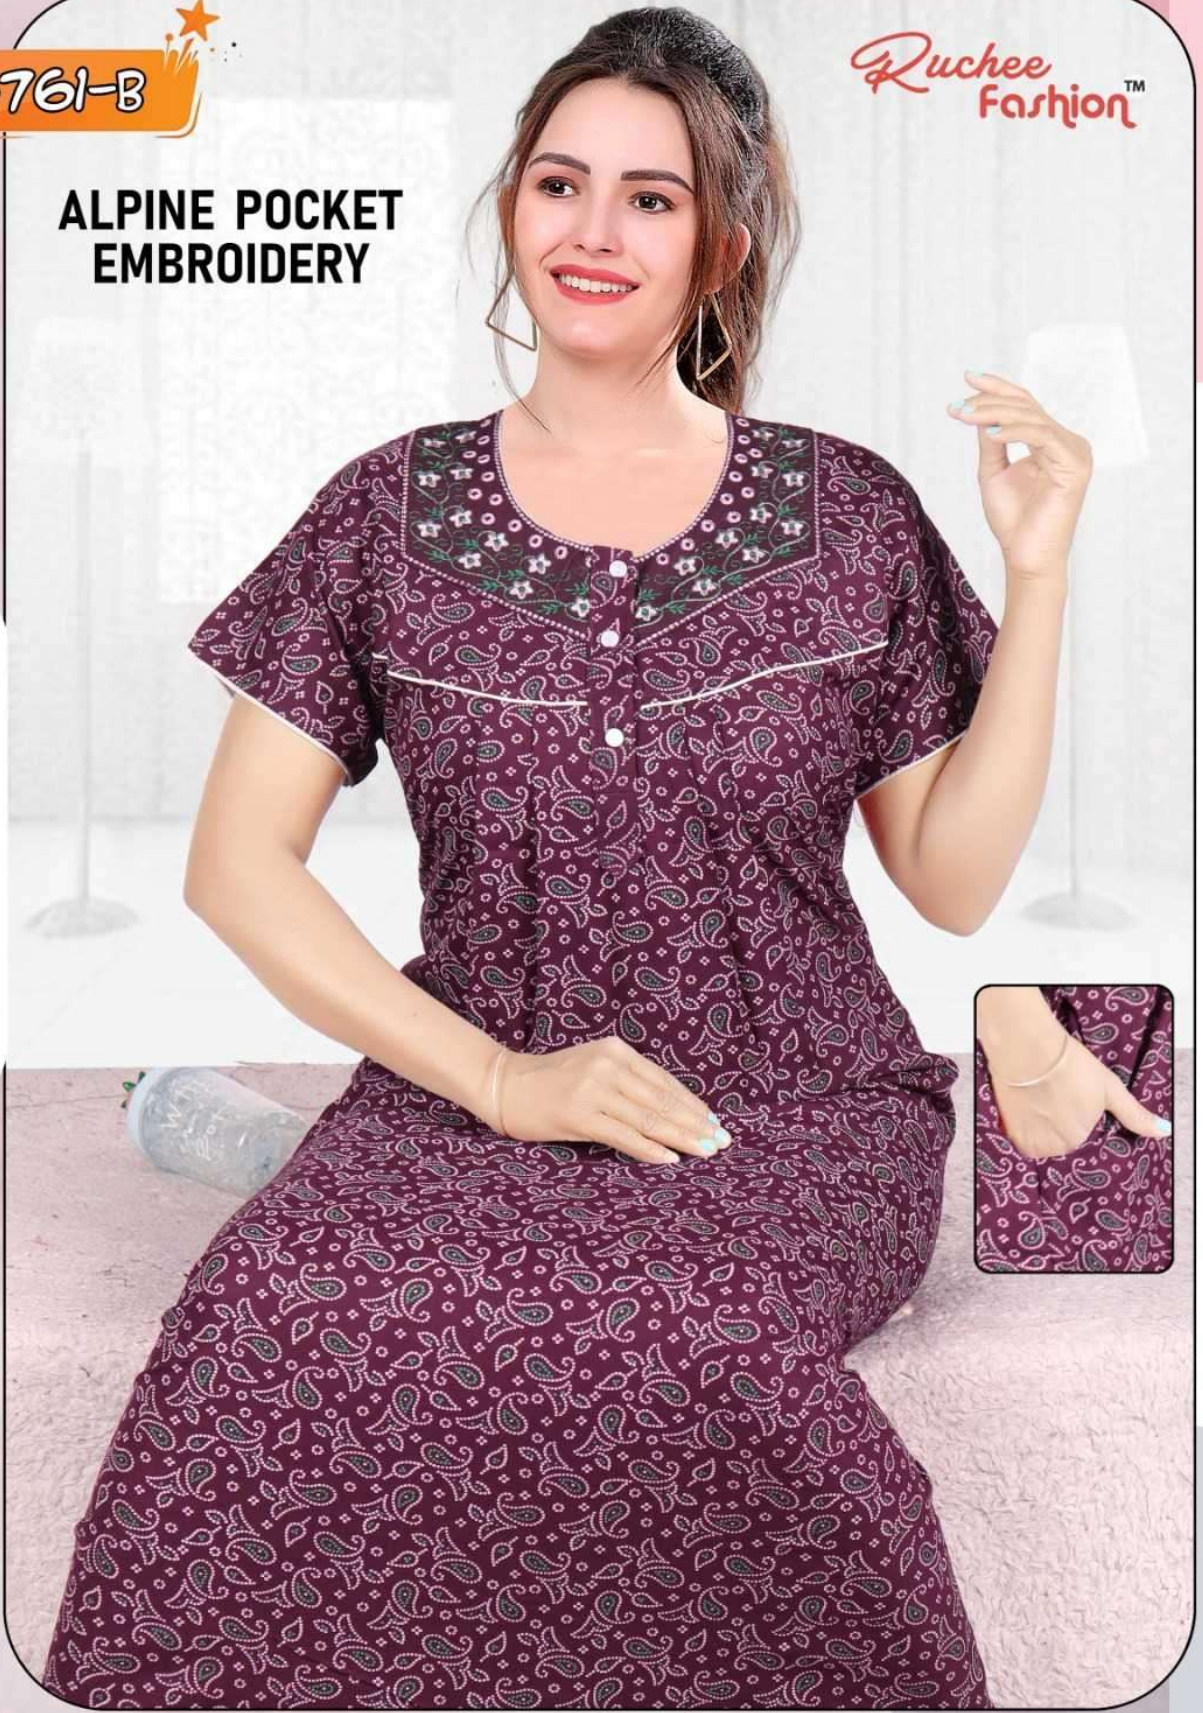

8761-B

Ruchee Fashion™

**ALPINE POCKET  
EMBROIDERY**

PREMIUM LOUNGE WEAR

8761-B

Ruchee Fashion™

**ALPINE POCKET  
EMBROIDERY**

PREMIUM LOUNGE WEAR