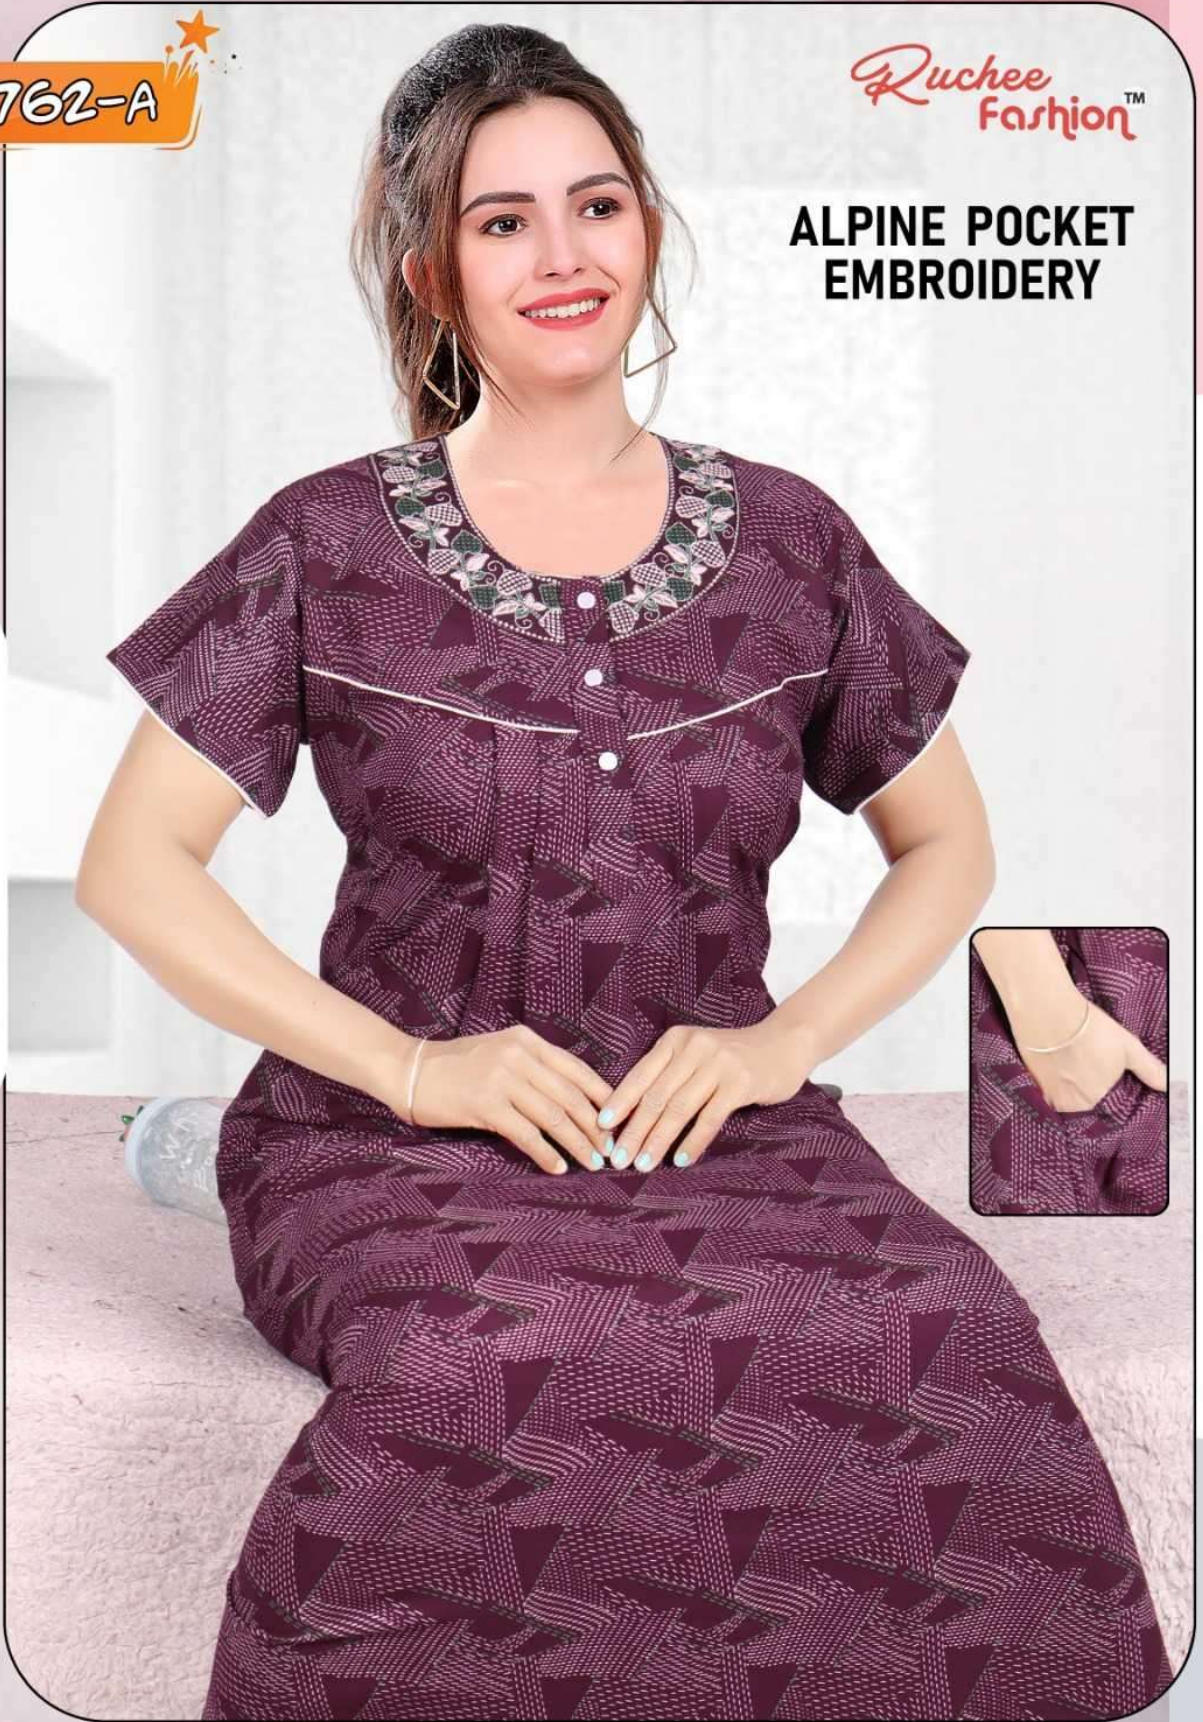

8762-A

Ruchee Fashion™

ALPINE POCKET EMBROIDERY

PREMIUM LOUNGE WEAR