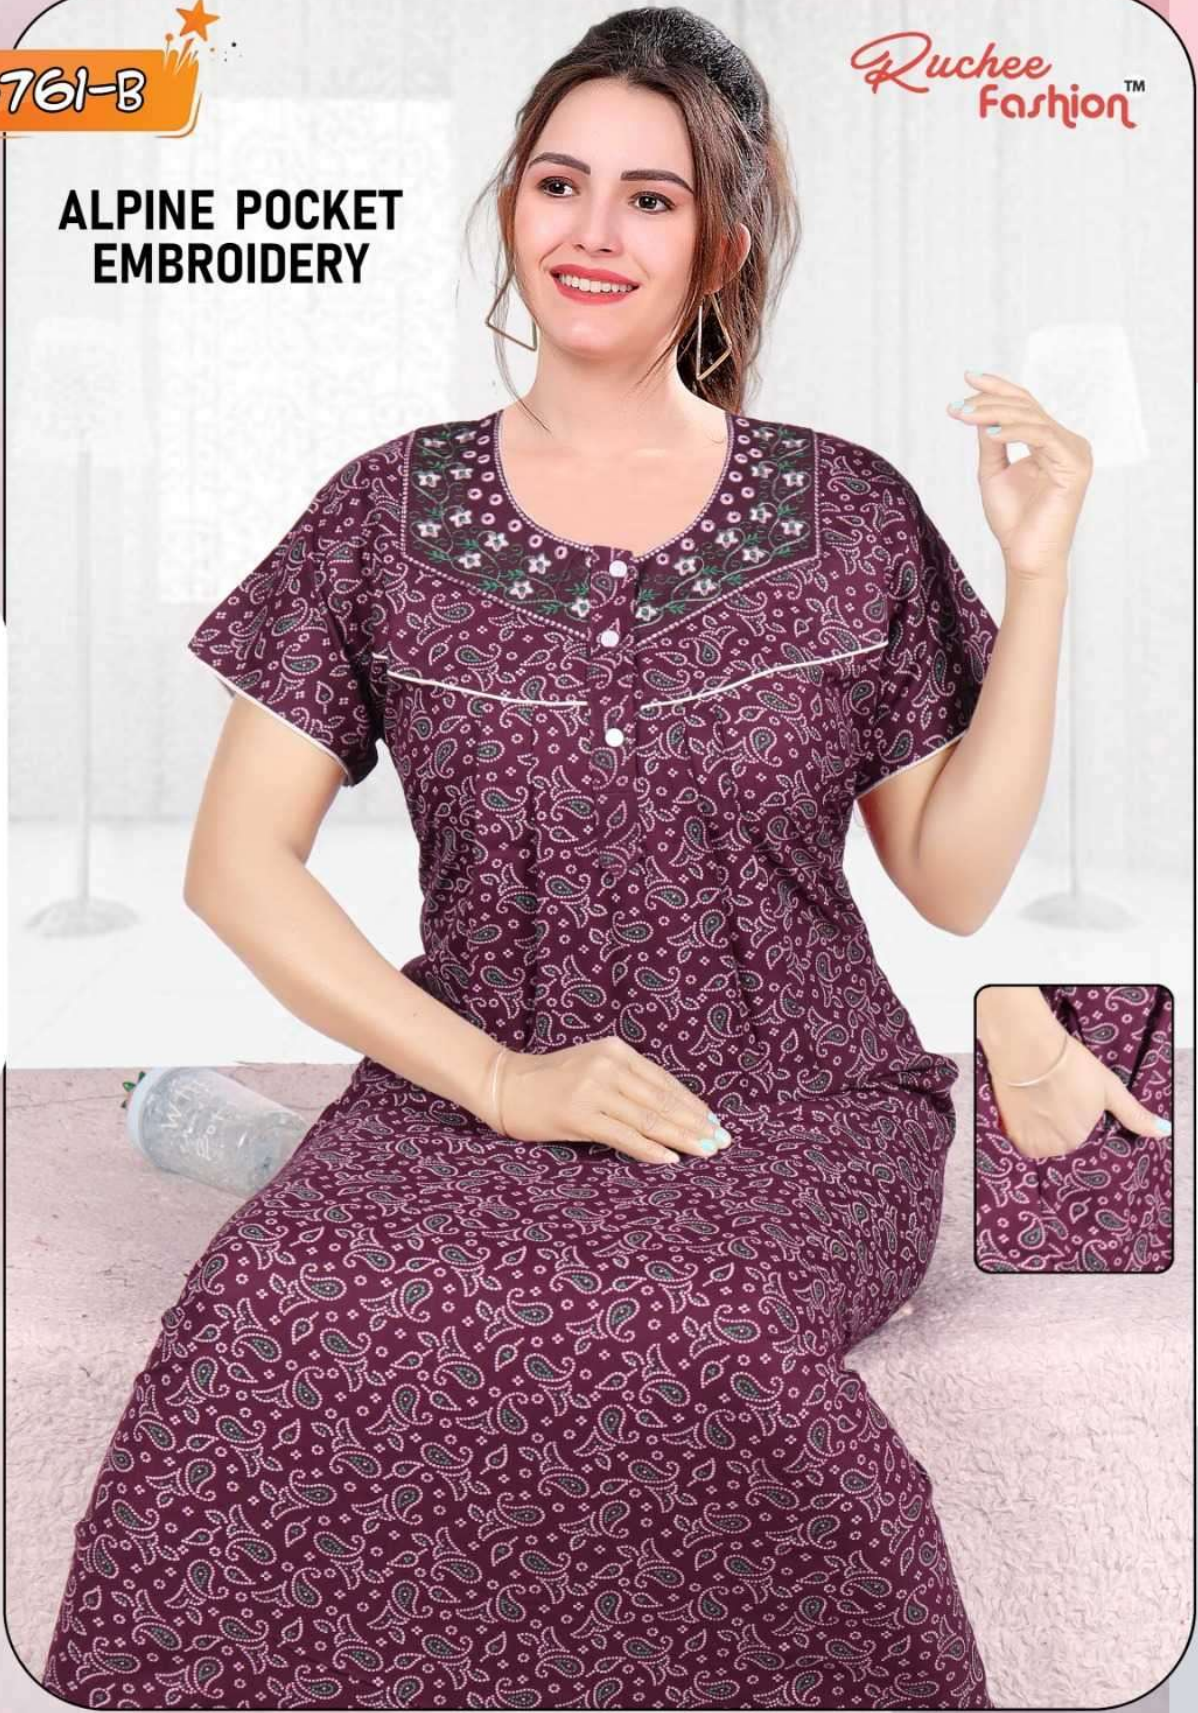

8761-B

Ruchee Fashion™

**ALPINE POCKET  
EMBROIDERY**

PREMIUM LOUNGE WEAR

8761-B

Ruchee Fashion™

**ALPINE POCKET  
EMBROIDERY**

PREMIUM LOUNGE WEAR