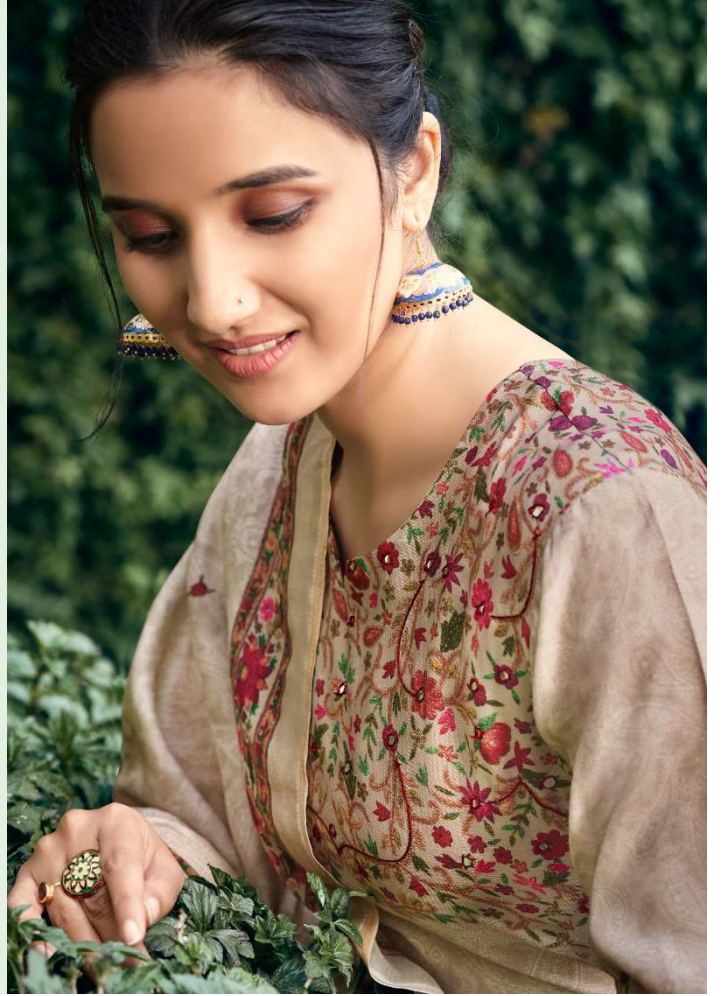

CODE | 3304

CODE | 3305

CODE | 3306