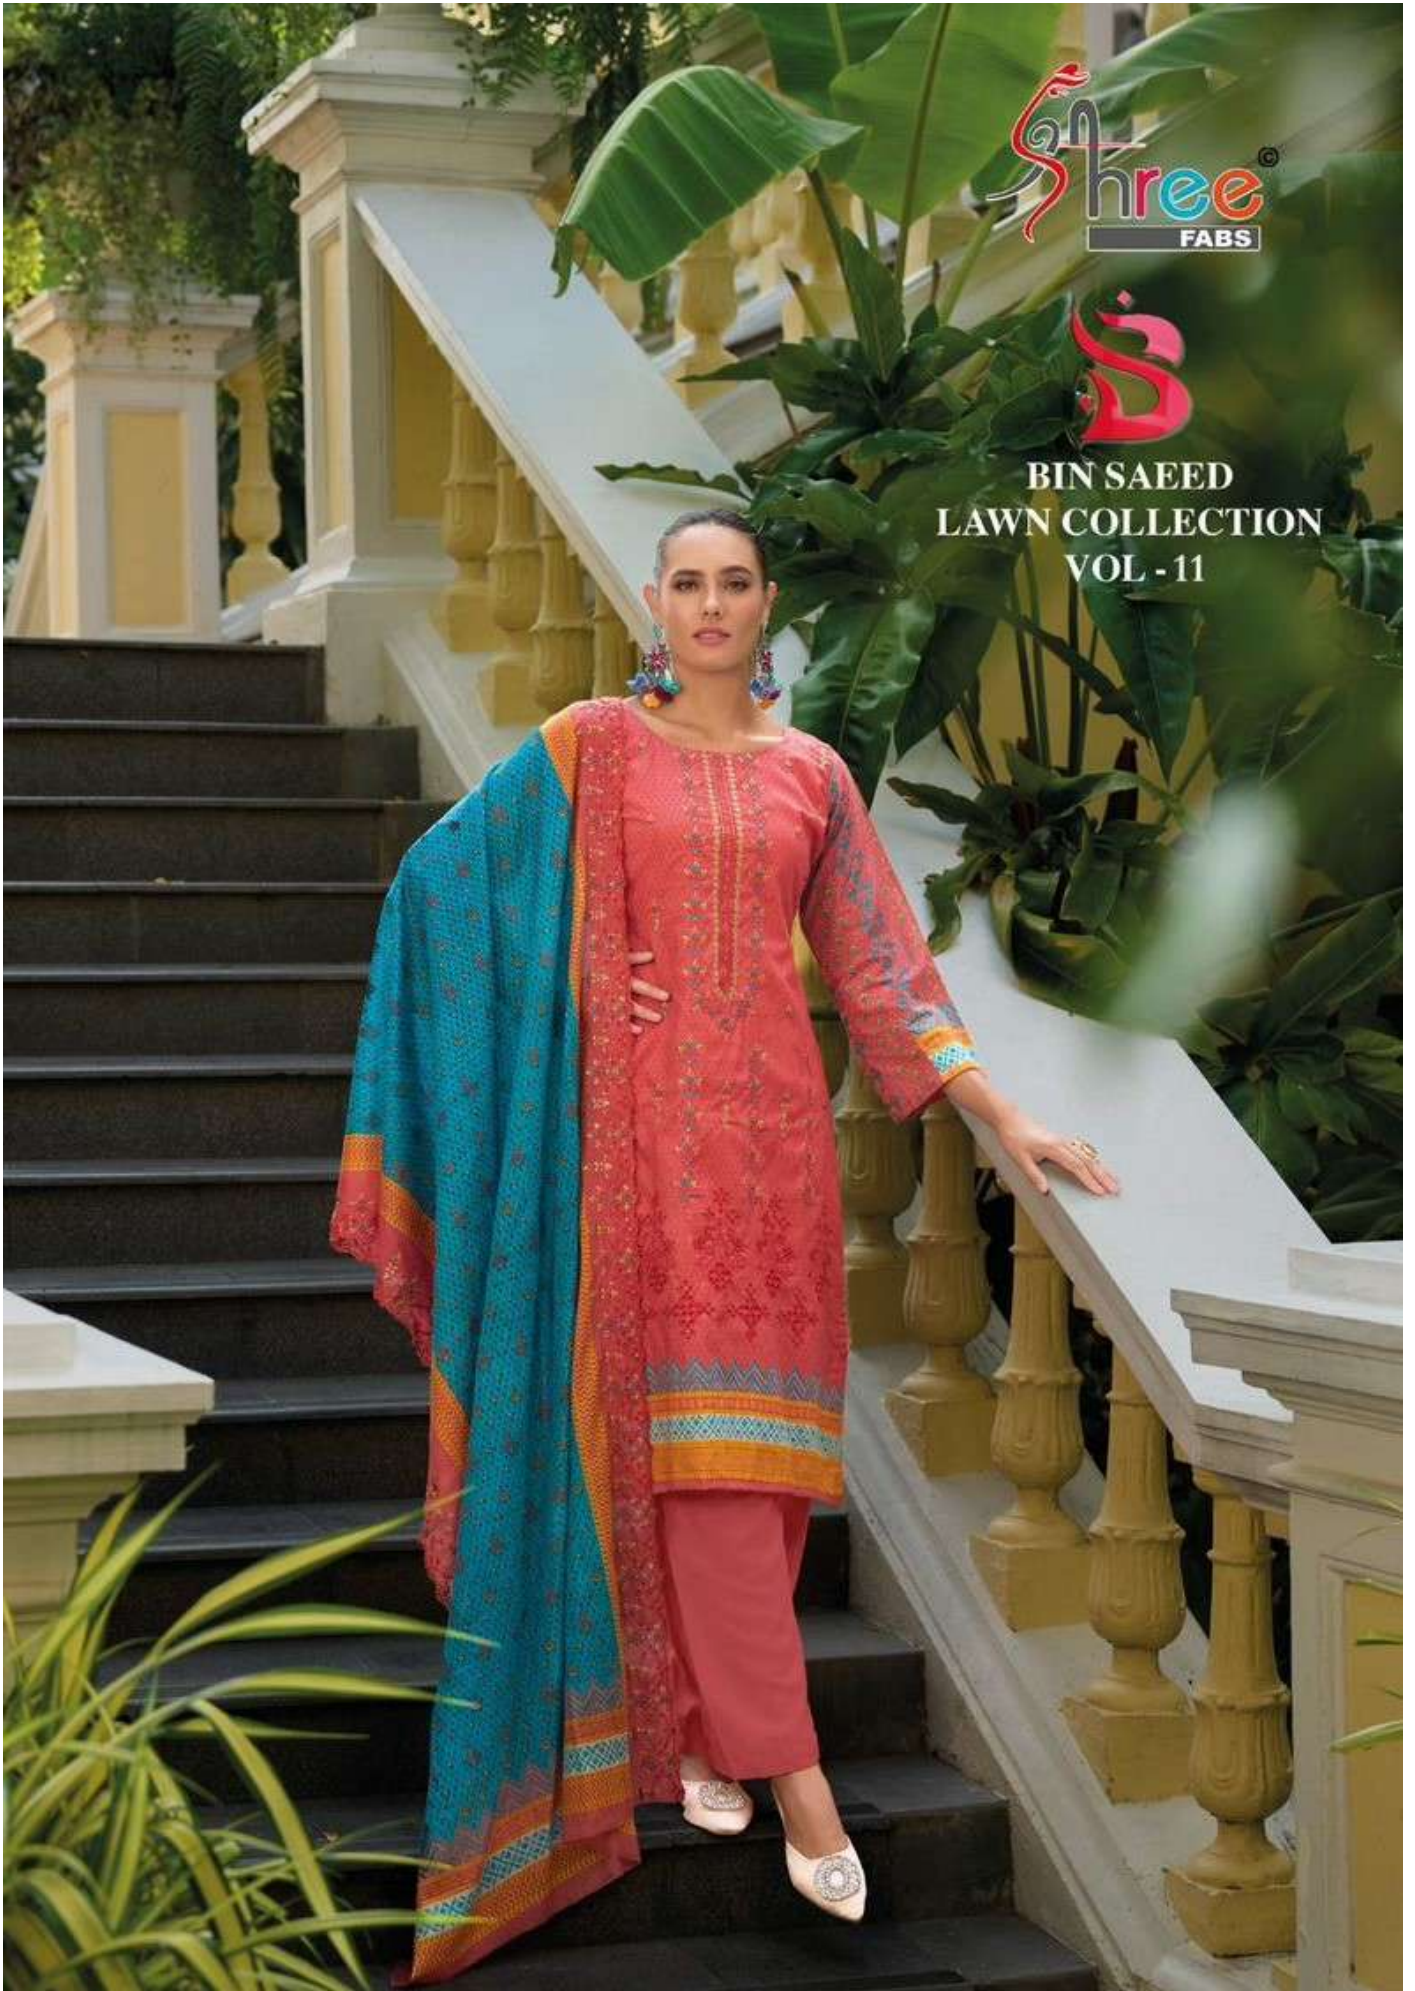

Shree[®]
FABS

**BIN SAEED
LAWN COLLECTION
VOL - 11**

BIN SAEED
LAWN COLLECTION
VOL - 11

11001

11002

11003

11004

11005

11006

A woman is standing on a dark stone staircase with a white balustrade and gold-colored balusters. She is wearing a vibrant red long-sleeved kurta with intricate floral embroidery, a matching red pant, and a large, flowing blue and orange patterned shawl. She is also wearing white pointed-toe shoes with a circular silver detail. The background features lush green plants, including banana leaves, and a yellow building with white architectural details.

Shree
FABS

**BIN SAEED
LAWN COLLECTION
VOL - 11**

11004

11005

11003

11001