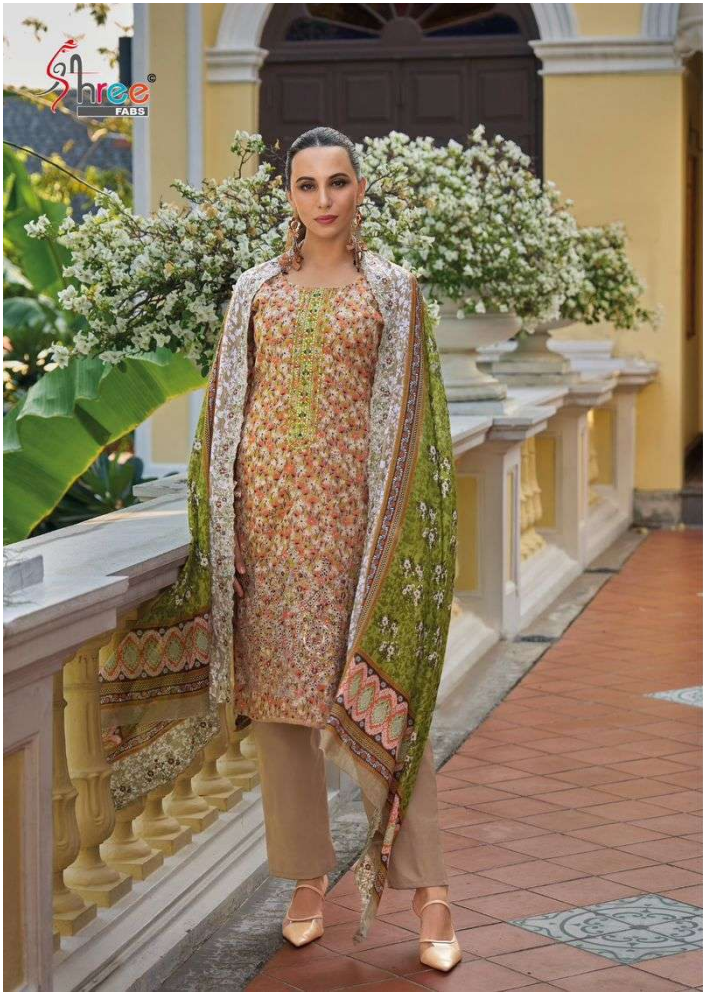

Shree[®]
FABS

**BIN SAEED
LAWN COLLECTION
VOL - 11**

BIN SAEED
LAWN COLLECTION
VOL - 11

11001

11002

11003

11004

11005

11006

A woman is standing on a dark stone staircase with a white balustrade and gold-colored balusters. She is wearing a vibrant red long-sleeved kurta with intricate floral embroidery, a matching red pant, and a large, flowing blue and orange patterned shawl. She is also wearing white pointed-toe shoes with a circular silver detail. The background features lush green plants, including banana leaves, and a yellow building with white architectural details.

Shree
FABS

**BIN SAEED
LAWN COLLECTION
VOL - 11**

11004

11005

11003

11001