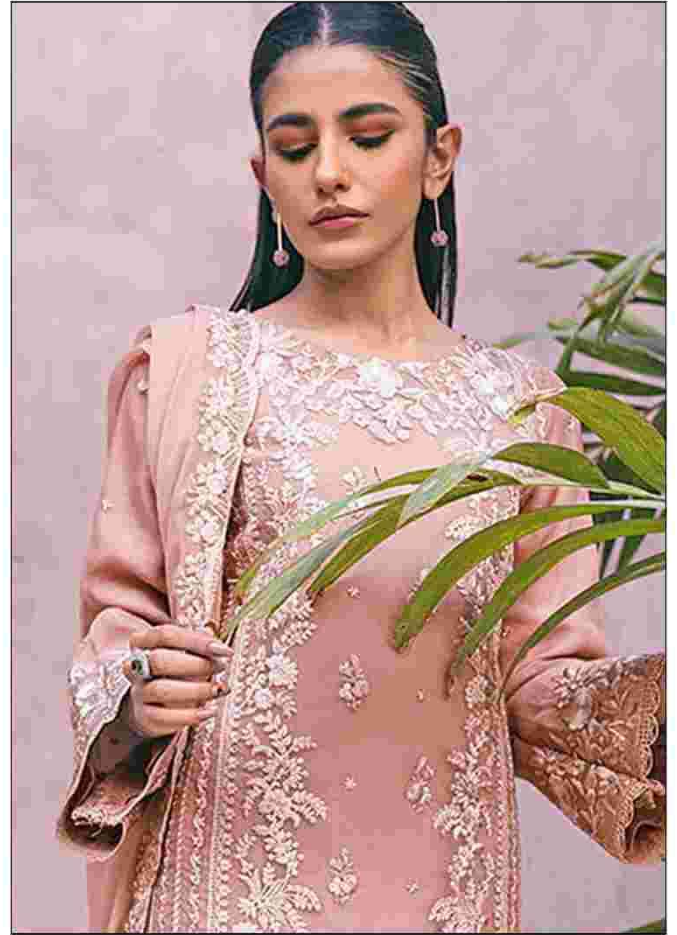

*Serina*<sup>TM</sup>  
Pakistani Suit  
A BRAND BY  MEGHA EXPORT  
S - 267 A

TOP - FOX GEORGETTE HEAVY EMBROIDERY WORK  
WITH APPLC  
BOTTOM+INNER - DULL SANTUN  
DUPATTA - FOX GEORGETTE HEAVY EMBROIDEREY WORK

*Serina*<sup>TM</sup>  
Pakistani Suit  
A BRAND BY  MEGHA EXPORT  
S - 267 A

TOP - FOX GEORGETTE HEAVY EMBROIDERY WORK  
WITH APPELC  
BOTTOM+INNER - DULL SANTUN  
DUPATTA - FOX GEORGETTE HEAVY EMBROIDEREY WORK

*Serina*<sup>TM</sup>  
Pakistani Suit  
A BRAND BY  MEGHA EXPORT  
**S - 267 B**

TOP - FOX GEORGETTE HEAVY EMBROIDERY WORK  
WITH APPLIÉ  
BOTTOM+INNER - DULL SANTUN  
DUPATTA - FOX GEORGETTE HEAVY EMBROIDERY WORK

*Serina*<sup>TM</sup>  
Pakistani Suit  
A BRAND BY  MEGHA EXPORT  
S - 267 C

TOP - FOX GEORGETTE HEAVY EMBROIDERY WORK  
WITH APPLC  
BOTTOM+INNER - DULL SANTUN  
DUPATTA - FOX GEORGETTE HEAVY EMBROIDEREY WORK