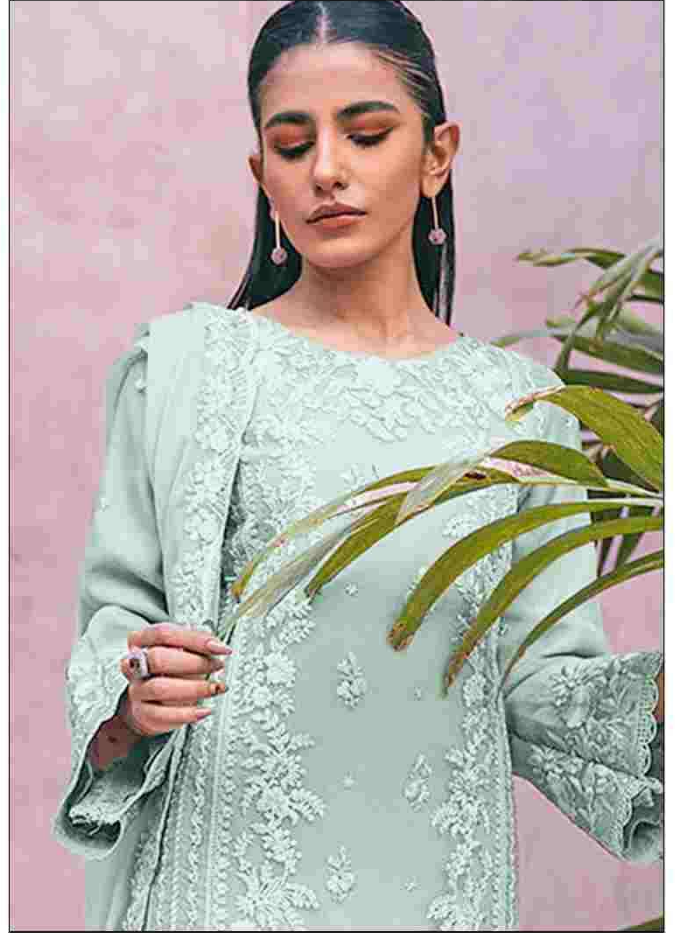

Serina^{TM}
Pakistani Suit
A BRAND BY MEGHA EXPORT
S - 267 D