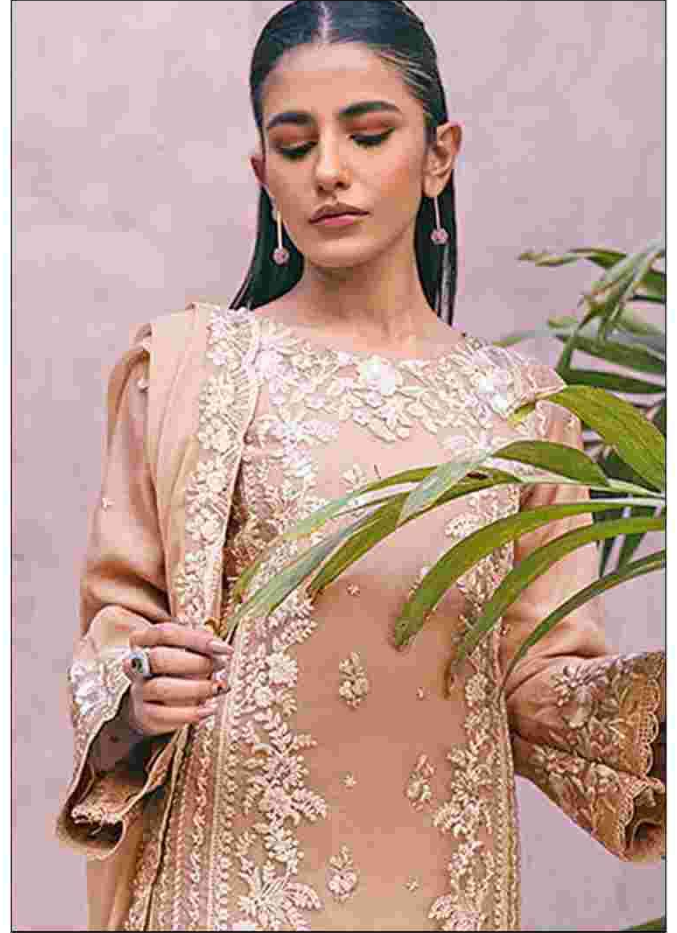

*Serina*<sup>TM</sup>  
Pakistani Suit  
A BRAND BY  MEGHA EXPORT  
S - 267 A

TOP - FOX GEORGETTE HEAVY EMBROIDERY WORK  
WITH APPLC  
BOTTOM+INNER - DULL SANTUN  
DUPATTA - FOX GEORGETTE HEAVY EMBROIDEREY WORK

*Serina*<sup>TM</sup>  
Pakistani Suit  
A BRAND BY  MEGHA EXPORT  
S - 267 A

TOP - FOX GEORGETTE HEAVY EMBROIDERY WORK  
WITH APPELC  
BOTTOM+INNER - DULL SANTUN  
DUPATTA - FOX GEORGETTE HEAVY EMBROIDEREY WORK

*Serina*<sup>TM</sup>  
Pakistani Suit  
A BRAND BY  MEGHA EXPORT  
**S - 267 B**

TOP - FOX GEORGETTE HEAVY EMBROIDERY WORK  
WITH APPLIÉ  
BOTTOM+INNER - DULL SANTUN  
DUPATTA - FOX GEORGETTE HEAVY EMBROIDERY WORK

*Serina*<sup>TM</sup>  
Pakistani Suit  
A BRAND BY  MEGHA EXPORT  
S - 267 C

TOP - FOX GEORGETTE HEAVY EMBROIDERY WORK  
WITH APPLC  
BOTTOM+INNER - DULL SANTUN  
DUPATTA - FOX GEORGETTE HEAVY EMBROIDEREY WORK