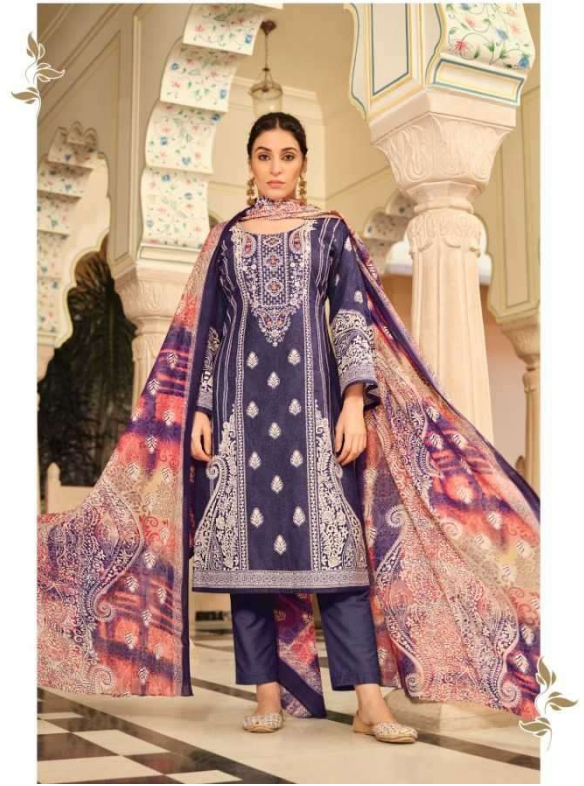

Belliza®
Designer Studio
893-007