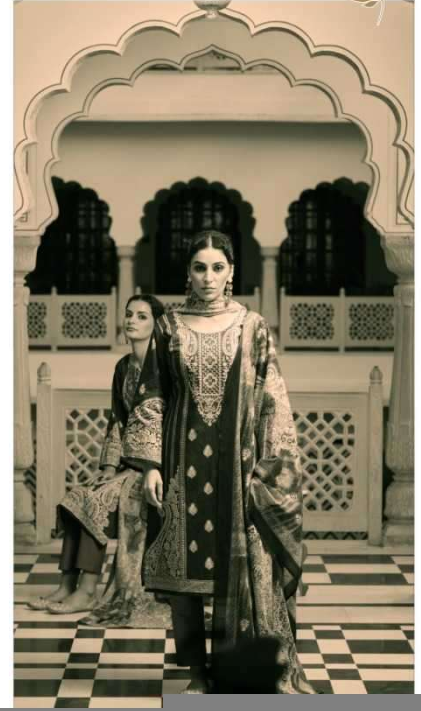

Naira  
VOL-41

BelliZa®  
Designer Studio

893-002

TOP

100% PURE COTTON PRINT WITH EXCLUSIVE EMBROIDERY WORK. (2.50 mtr apx)

DUPATTA

100% PURE COTTON MAL MAL DUPATTA PRINT. (2.30 mtr apx)

BOTTOM