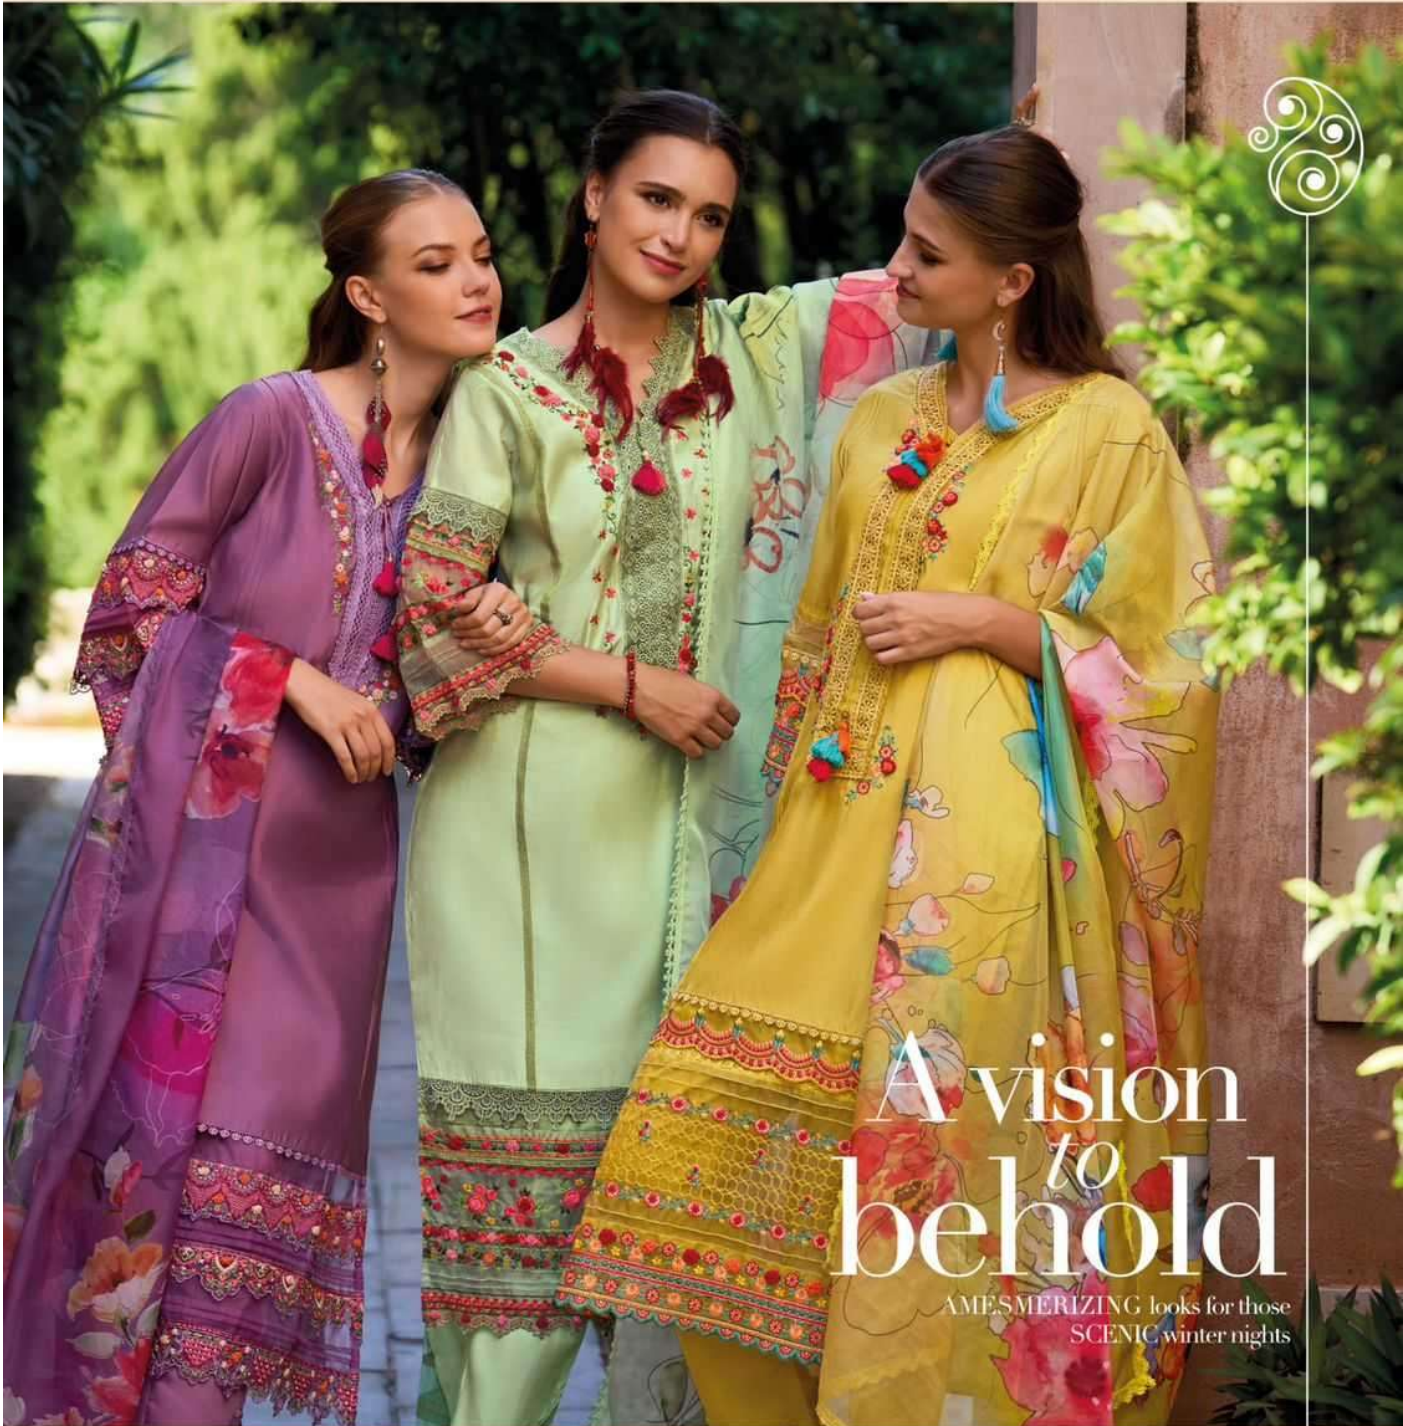

A vision to behold

AMESMERIZING looks for those
SCENIC winter nights