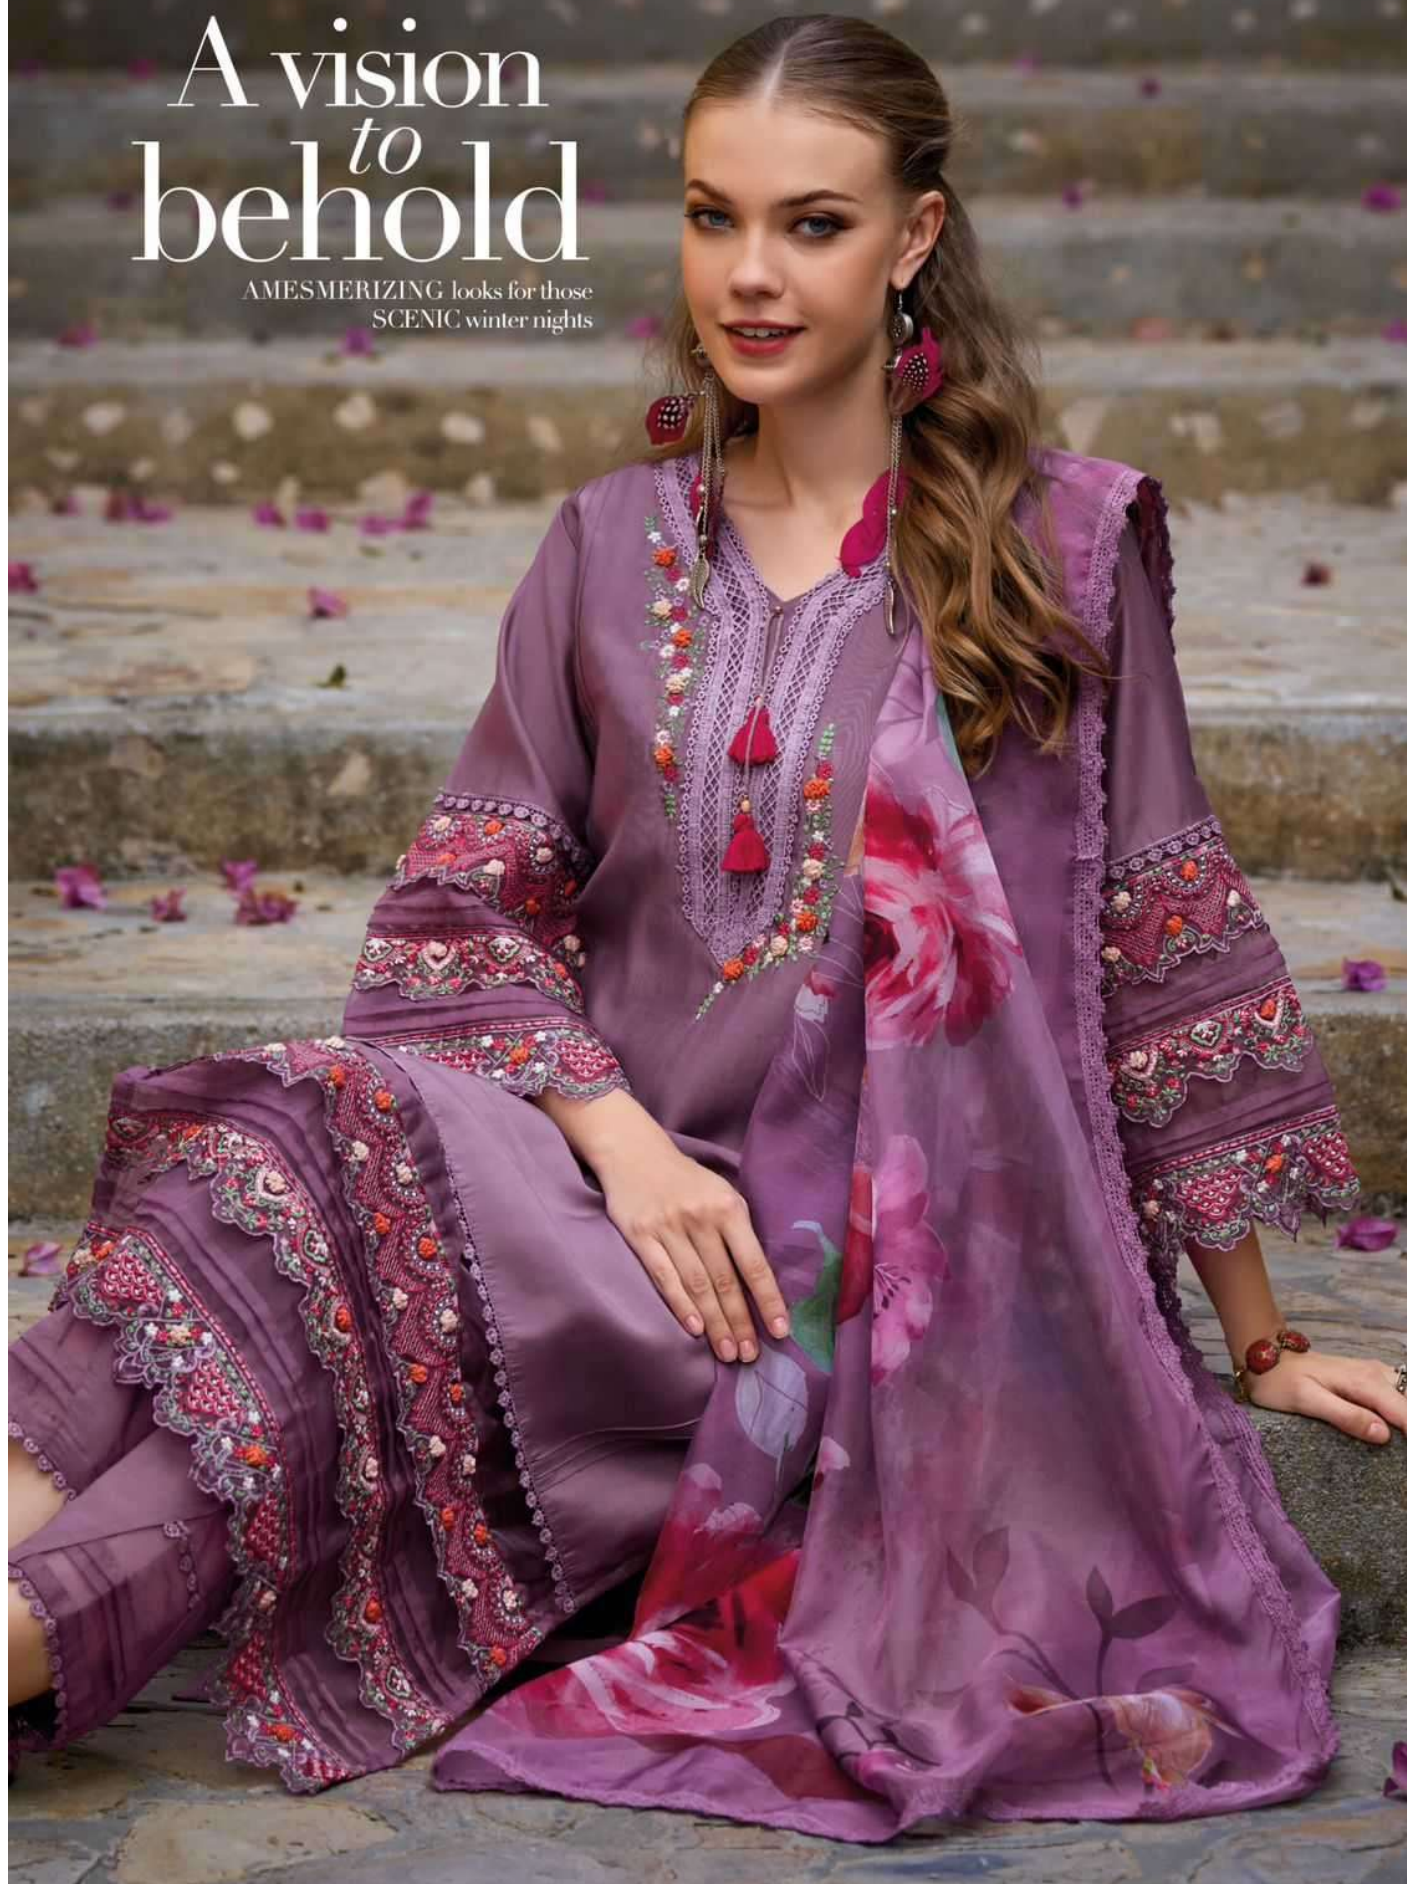

A vision *to* behold

AMESMERIZING looks for those
SCENIC winter nights