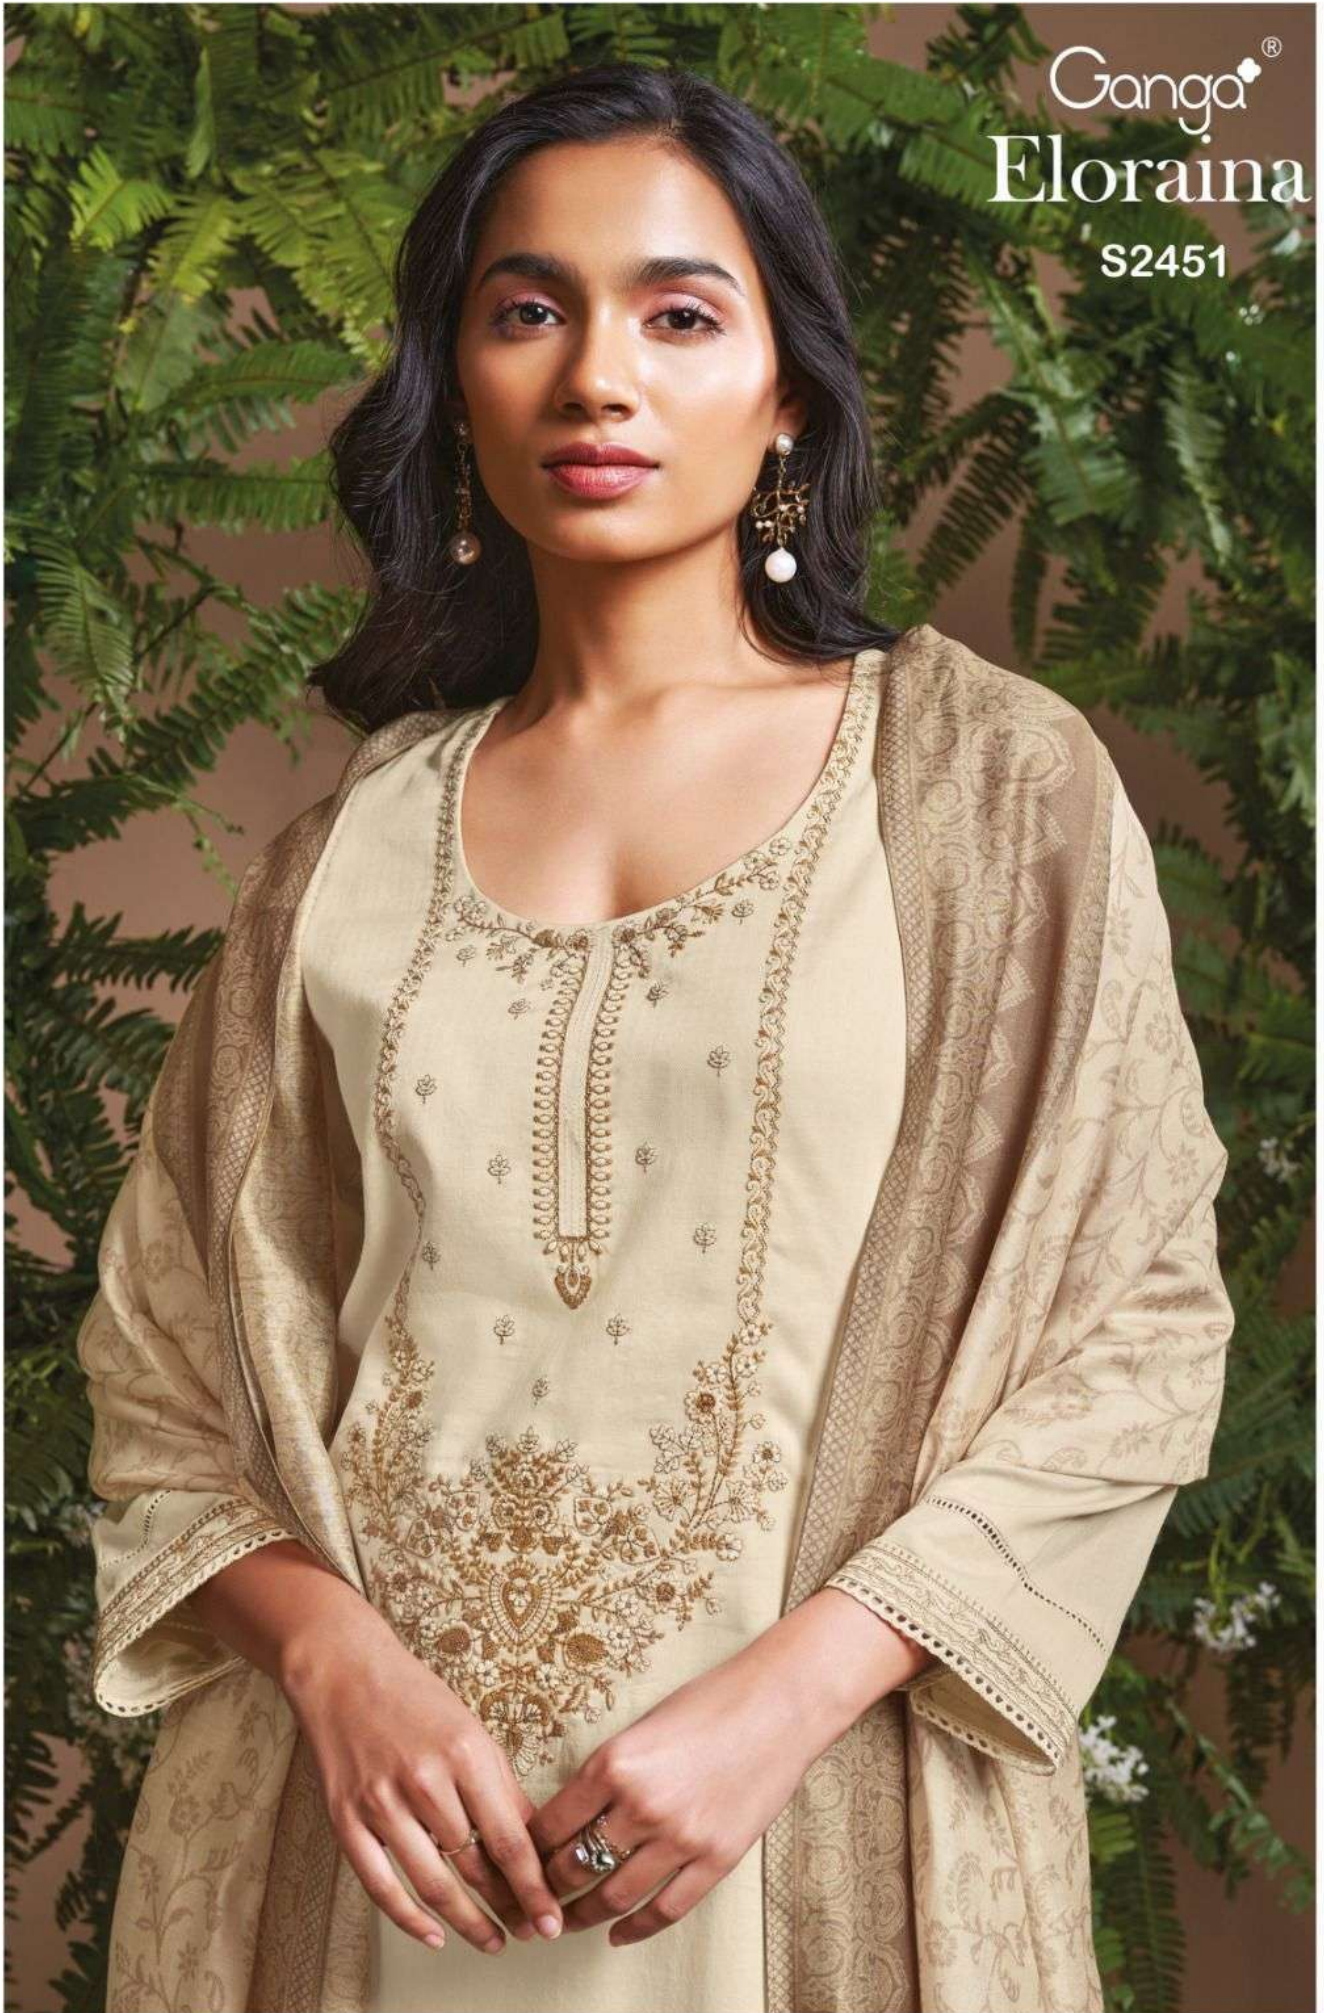

Ganga[®]
Eloraina

S2451

Ganga®
Eloraina

S2451

Ganga®

S2451-A

Ganga®

Ganga®

S2451-B

PRODUCT NAME	ELORAINA
D.NO.	S2451
DESCRIPTION	TOP PREMIUM COTTON PATTERN SOLID WITH NECK & DAMAN EMBROIDERY WITH LACE BOTTOM PREMIUM COTTON SOLID COLOUR DUPATTA FINEST BEMBERG LAWN PRINTED
HSN CODE	520851
WHOLESALE PRICE	1910/- EACH+GST(EXTRA)