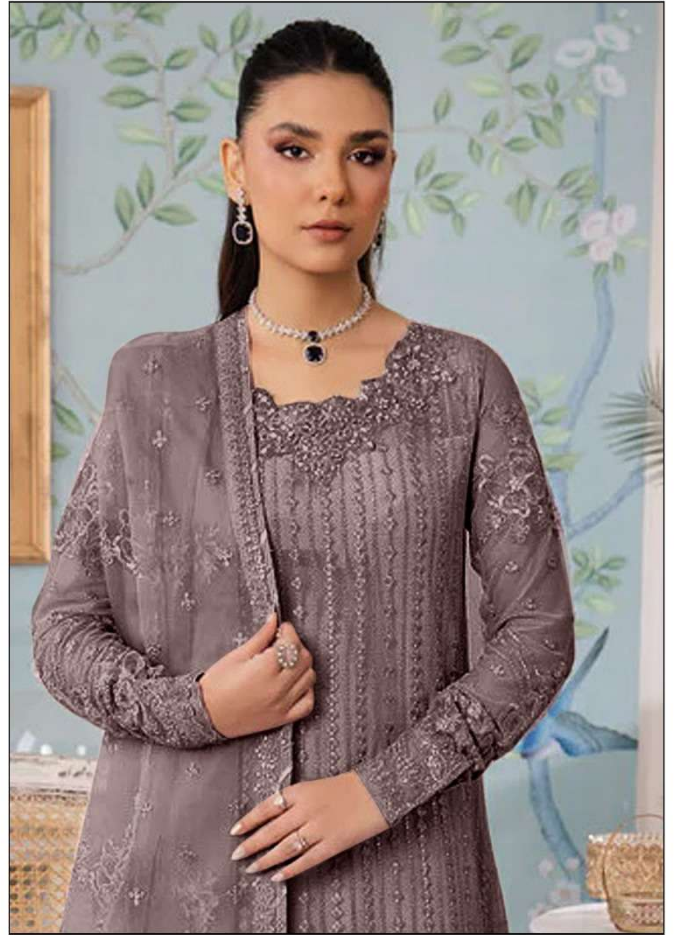

*Serina*TM
Pakistani Suit
A BRAND BY  MEGHA EXPORT
S - 269 B

TOP - FOX GEORGETTE HEAVY EMBROIDERY WORK
WITH HAND WORK
BOTTOM+INNER - DULL SANTOON
DUPATTA - FOX GEORGETTE HEAVY EMBROIDERY WORK

*Serina*TM
Pakistani Suit
A BRAND BY  MEGHA EXPORT
S - 269 B

TOP - FOX GEORGETTE HEAVY EMBROIDERY WORK
WITH HAND WORK
BOTTOM+INNER - DULL SANTOON
DUPATTA - FOX GEORGETTE HEAVY EMBROIDERY WORK

*Serina*TM
Pakistani Suit
A BRAND BY  MEGHA EXPORT
S - 269 A

TOP - FOX GEORGETTE HEAVY EMBROIDERY WORK
WITH HAND WORK
BOTTOM+INNER - DULL SANTOON
DUPATTA - FOX GEORGETTE HEAVY EMBROIDERY WORK

*Serina*TM
Pakistani Suit
A BRAND BY  MEGHA EXPORT
S - 269 C

TOP - FOX GEORGETTE HEAVY EMBROIDERY WORK
WITH HAND WORK
BOTTOM+INNER - DULL SANTOON
DUPATTA - FOX GEORGETTE HEAVY EMBROIDERY WORK

*Serina*TM
Pakistani Suit
A BRAND BY  MEGHA EXPORT
S - 269 D