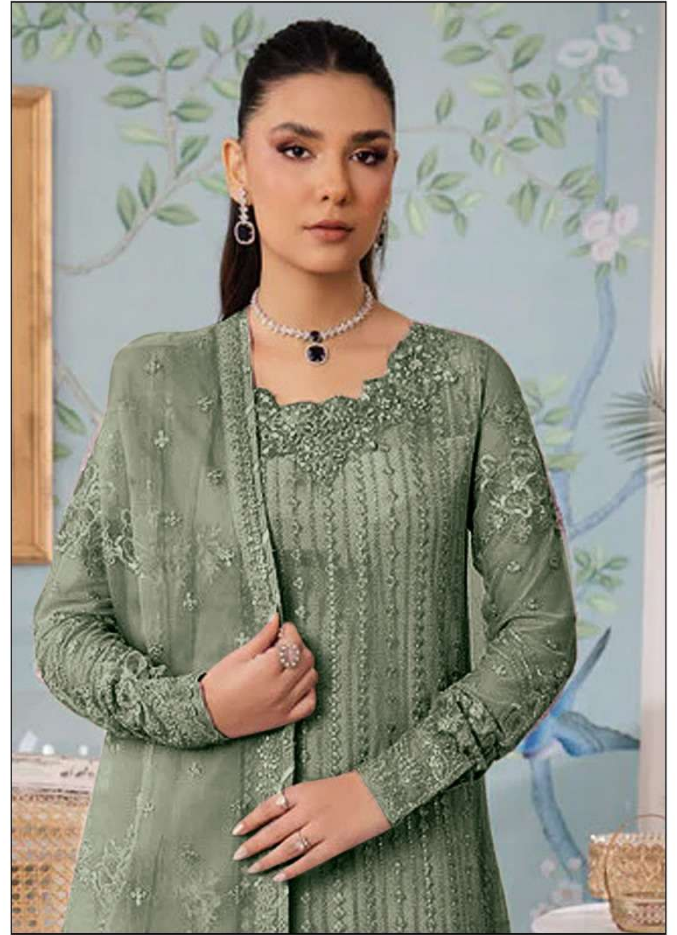

*Serina*TM
Pakistani Suit
A BRAND BY  MEGHA EXPORT
S - 269 B

TOP - FOX GEORGETTE HEAVY EMBROIDERY WORK
WITH HAND WORK
BOTTOM+INNER - DULL SANTOON
DUPATTA - FOX GEORGETTE HEAVY EMBROIDERY WORK

*Serina*TM
Pakistani Suit
A BRAND BY  MEGHA EXPORT
S - 269 B

TOP - FOX GEORGETTE HEAVY EMBROIDERY WORK
WITH HAND WORK
BOTTOM+INNER - DULL SANTOON
DUPATTA - FOX GEORGETTE HEAVY EMBROIDERY WORK

*Serina*TM
Pakistani Suit
A BRAND BY  MEGHA EXPORT
S - 269 A

TOP - FOX GEORGETTE HEAVY EMBROIDERY WORK
WITH HAND WORK
BOTTOM+INNER - DULL SANTOON
DUPATTA - FOX GEORGETTE HEAVY EMBROIDERY WORK

*Serina*TM
Pakistani Suit
A BRAND BY  MEGHA EXPORT
S - 269 C

TOP - FOX GEORGETTE HEAVY EMBROIDERY WORK
WITH HAND WORK
BOTTOM+INNER - DULL SANTOON
DUPATTA - FOX GEORGETTE HEAVY EMBROIDERY WORK

*Serina*TM
Pakistani Suit
A BRAND BY  MEGHA EXPORT
S - 269 D