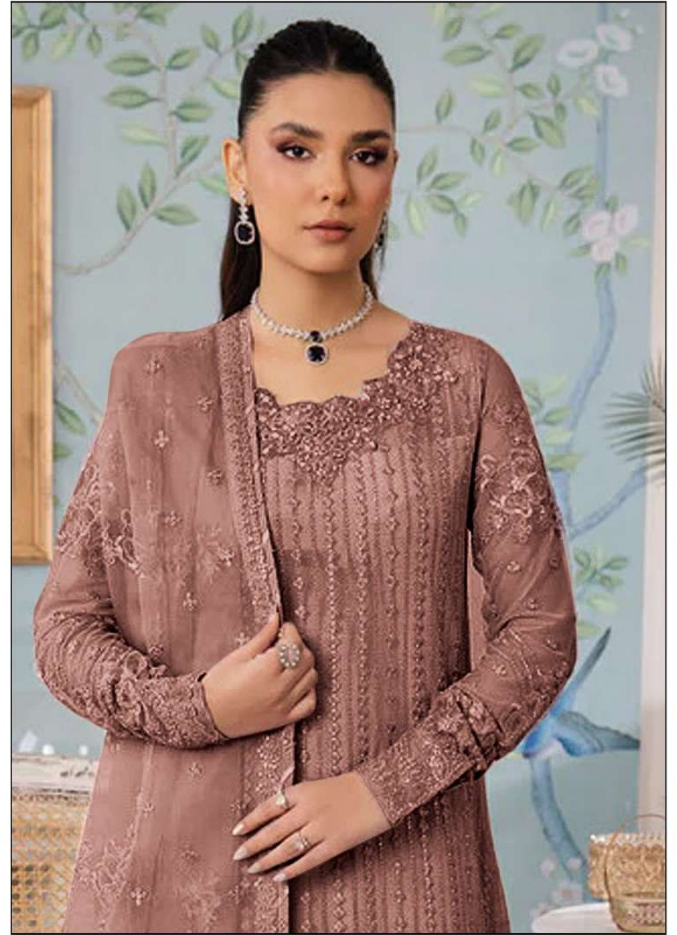

*Serina*TM
Pakistani Suit
A BRAND BY  MEGHA EXPORT
S - 269 B

TOP - FOX GEORGETTE HEAVY EMBROIDERY WORK
WITH HAND WORK
BOTTOM+INNER - DULL SANTOON
DUPATTA - FOX GEORGETTE HEAVY EMBROIDERY WORK

*Serina*TM
Pakistani Suit
A BRAND BY  MEGHA EXPORT
S - 269 B

TOP - FOX GEORGETTE HEAVY EMBROIDERY WORK
WITH HAND WORK
BOTTOM+INNER - DULL SANTOON
DUPATTA - FOX GEORGETTE HEAVY EMBROIDERY WORK

*Serina*TM
Pakistani Suit
A BRAND BY  MEGHA EXPORT
S - 269 A

TOP - FOX GEORGETTE HEAVY EMBROIDERY WORK
WITH HAND WORK
BOTTOM+INNER - DULL SANTOON
DUPATTA - FOX GEORGETTE HEAVY EMBROIDERY WORK

*Serina*TM
Pakistani Suit
A BRAND BY  MEGHA EXPORT
S - 269 C

TOP - FOX GEORGETTE HEAVY EMBROIDERY WORK
WITH HAND WORK
BOTTOM+INNER - DULL SANTOON
DUPATTA - FOX GEORGETTE HEAVY EMBROIDERY WORK

*Serina*TM
Pakistani Suit
A BRAND BY  MEGHA EXPORT
S - 269 D