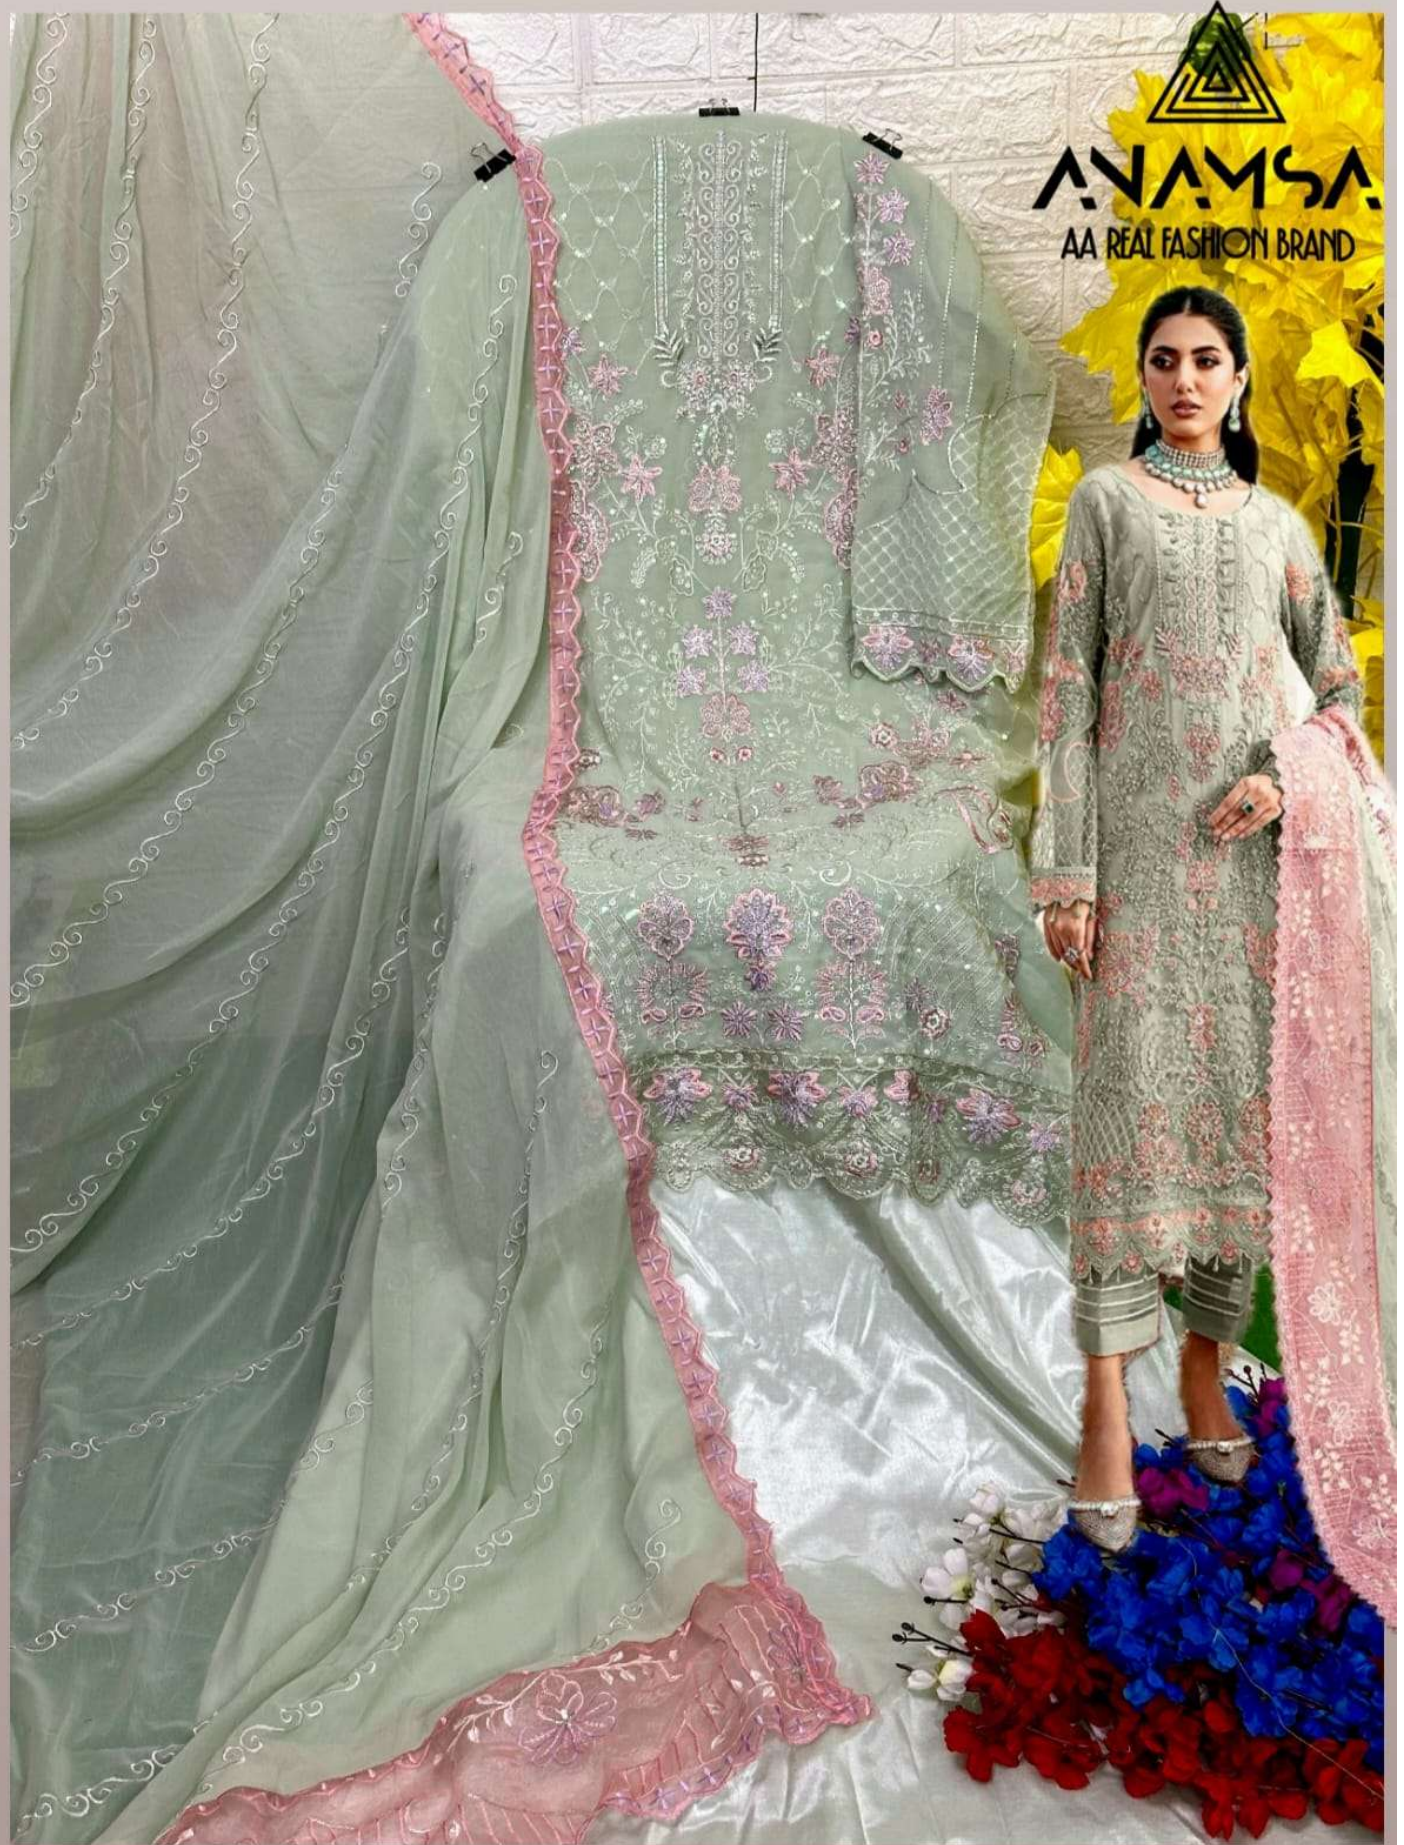

TOP- PURE FOX GEORGETTE WITH HEAVY EMBROIDERY AND SEQUENCE WORK
BOTTOM/INNER- DULL SHANTOON
DUPATTA- PURE FOX GEORGETTE FANCY DUPATTA AND HEAVY EMBROIDERY

7773
D.No:-298 A

TOP- PURE FOX GEORGETTE WITH HEAVY EMBROIDERY AND SEQUENCE WORK
BOTTOM/INNER- DULL SHANTOON
DUPATTA- PURE FOX GEORGETTE FANCY DUPATTA AND HEAVY EMBROIDERY

7773
D.No:-298 D

TOP- PURE FOX GEORGETTE WITH HEAVY EMBROIDERY AND SEQUENCE WORK
BOTTOM/INNER- DULL SHANTOON
DUPATTA- PURE FOX GEORGETTE FANCY DUPATTA AND HEAVY EMBROIDERY

7773
D.No:-298 C

ANAMSA
AA REAL FASHION BRAND

ANAMSA
AA REAL FASHION BRAND

ANAMSA
AA REAL FASHION BRAND

ANAMSA
AA REAL FASHION BRAND

TOP- PURE FOX GEORGETTE WITH HEAVY EMBROIDERY AND SEQUENCE WORK
BOTTOM/INNER- DULL SHANTOON
DUPATTA- PURE FOX GEORGETTE FANCY DUPATTA AND HEAVY EMBROIDERY

7773
D.No:-298 B

TOP- PURE FOX GEORGETTE WITH HEAVY EMBROIDERY AND SEQUENCE WORK
BOTTOM/INNER- DULL SHANTOON
DUPATTA- PURE FOX GEORGETTE FANCY DUPATTA AND HEAVY EMBROIDERY

7773
D.No:-298 A