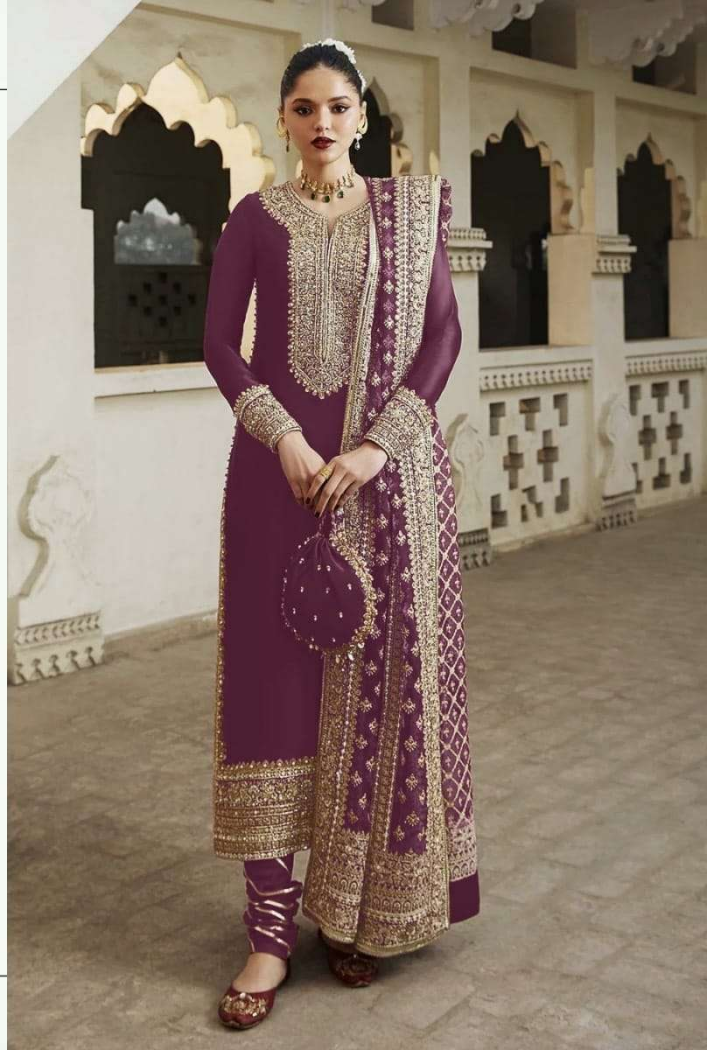

TOP- PURE FOX GEORGETTE WITH HEAVY EMBROIDERY AND SEQUENCE WORK
BOTTOM/INNER- DULL SHANTOON
DUPATTA- PURE FOX GEORGETTE FANCY DUPATTA AND HEAVY EMBROIDERY

7773
D.No:-411 A

ANAMSA
AA REAL FASHION BRAND

TOP- PURE FOX GEORGETTE WITH HEAVY EMBROIDERY AND SEQUENCE WORK
BOTTOM/INNER- DULL SHANTOON
DUPATTA- PURE FOX GEORGETTE FANCY DUPATTA AND HEAVY EMBROIDERY

7773
D.No:-411 A

TOP- PURE FOX GEORGETTE WITH HEAVY EMBROIDERY AND SEQUENCE WORK
BOTTOM/INNER- DULL SHANTOON
DUPATTA- PURE FOX GEORGETTE FANCY DUPATTA AND HEAVY EMBROIDERY

7773
D.No:-411 C

TOP- PURE FOX GEORGETTE WITH HEAVY EMBROIDERY AND SEQUENCE WORK
BOTTOM/INNER- DULL SHANTOON
DUPATTA- PURE FOX GEORGETTE FANCY DUPATTA AND HEAVY EMBROIDERY

7773
D.No:-411 B

TOP- PURE FOX GEORGETTE WITH HEAVY EMBROIDERY AND SEQUENCE WORK
BOTTOM/INNER- DULL SHANTOON
DUPATTA- PURE FOX GEORGETTE FANCY DUPATTA AND HEAVY EMBROIDERY

7773
D.No:-411 D

ANAMSA
AA REAL FASHION BRAND