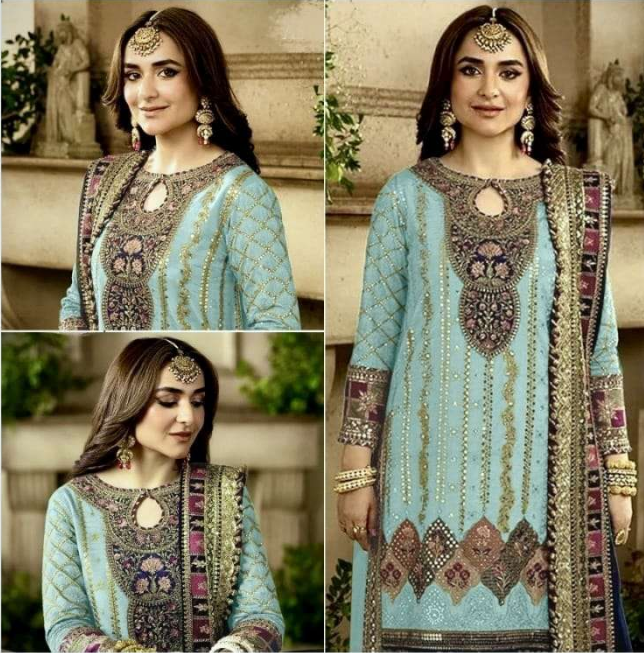

SEMI STICH COLLECTION

TOP- PURE FOX GEORGETTE WITH HEAVY EMBROIDERY AND SEQUENCE WORK
BOTTOM/INNER- DULL SHANTOON
DUPATTA- PURE FOX GEORGETTE FANCY DUPATTA AND HEAVY EMBROIDERY

7773
D.No:-429 D

SEMI STICH COLLECTION

TOP- PURE FOX GEORGETTE WITH HEAVY EMBROIDERY AND SEQUENCE WORK
BOTTOM/INNER- DULL SHANTOON
DUPATTA- PURE FOX GEORGETTE FANCY DUPATTA AND HEAVY EMBROIDERY

7773
D.No:-429 D

SEMI STICH COLLECTION

TOP- PURE FOX GEORGETTE WITH HEAVY EMBROIDERY AND SEQUENCE WORK
BOTTOM/INNER- DULL SHANTOON
DUPATTA- PURE FOX GEORGETTE FANCY DUPATTA AND HEAVY EMBROIDERY

7773
D.No:-429 B

SEMI STICH COLLECTION

TOP- PURE FOX GEORGETTE WITH HEAVY EMBROIDERY AND SEQUENCE WORK
BOTTOM/INNER- DULL SHANTOON
DUPATTA- PURE FOX GEORGETTE FANCY DUPATTA AND HEAVY EMBROIDERY

7773
D.No:-429 C

ANAMSA

AA REAL FASHION BRAND

ANAMSA
AA REAL FASHION BRAND

ANAMSA
AA REAL FASHION BRAND

ANAMSA
AA REAL FASHION BRAND

SEMI STICH COLLECTION

TOP- PURE FOX GEORGETTE WITH HEAVY EMBROIDERY AND SEQUENCE WORK
BOTTOM/INNER- DULL SHANTOON
DUPATTA- PURE FOX GEORGETTE FANCY DUPATTA AND HEAVY EMBROIDERY