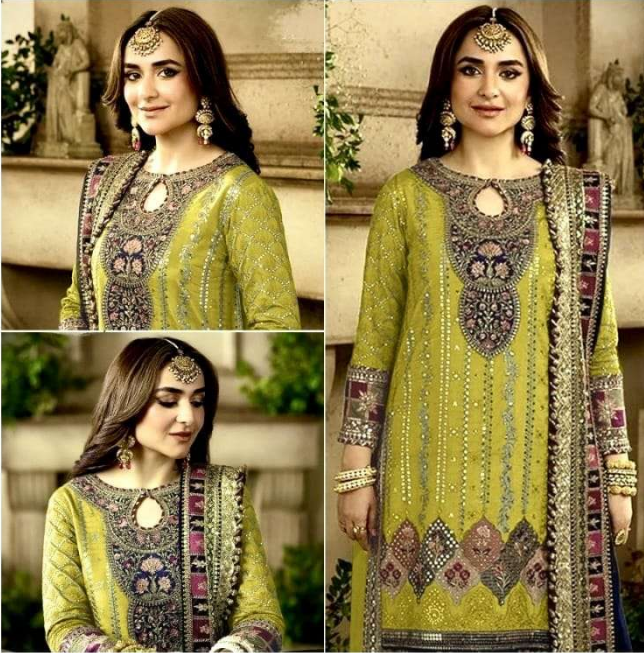

SEMI STICH COLLECTION

TOP- PURE FOX GEORGETTE WITH HEAVY EMBROIDERY AND SEQUENCE WORK  
BOTTOM/INNER- DULL SHANTOON  
DUPATTA- PURE FOX GEORGETTE FANCY DUPATTA AND HEAVY EMBROIDERY

7773  
D.No:-429 D

SEMI STICH COLLECTION

TOP- PURE FOX GEORGETTE WITH HEAVY EMBROIDERY AND SEQUENCE WORK  
BOTTOM/INNER- DULL SHANTOON  
DUPATTA- PURE FOX GEORGETTE FANCY DUPATTA AND HEAVY EMBROIDERY

7773  
D.No:-429 D

SEMI STICH COLLECTION

TOP- PURE FOX GEORGETTE WITH HEAVY EMBROIDERY AND SEQUENCE WORK  
BOTTOM/INNER- DULL SHANTOON  
DUPATTA- PURE FOX GEORGETTE FANCY DUPATTA AND HEAVY EMBROIDERY

7773  
D.No:-429 B

SEMI STICH COLLECTION

TOP- PURE FOX GEORGETTE WITH HEAVY EMBROIDERY AND SEQUENCE WORK  
BOTTOM/INNER- DULL SHANTOON  
DUPATTA- PURE FOX GEORGETTE FANCY DUPATTA AND HEAVY EMBROIDERY

7773  
D.No:-429 C

**ANAMSA**

AA REAL FASHION BRAND

**ANAMSA**  
AA REAL FASHION BRAND

  
**ANAMSA**  
AA REAL FASHION BRAND

**ANAMSA**  
AA REAL FASHION BRAND

SEMI STICH COLLECTION

TOP- PURE FOX GEORGETTE WITH HEAVY EMBROIDERY AND SEQUENCE WORK  
BOTTOM/INNER- DULL SHANTOON  
DUPATTA- PURE FOX GEORGETTE FANCY DUPATTA AND HEAVY EMBROIDERY