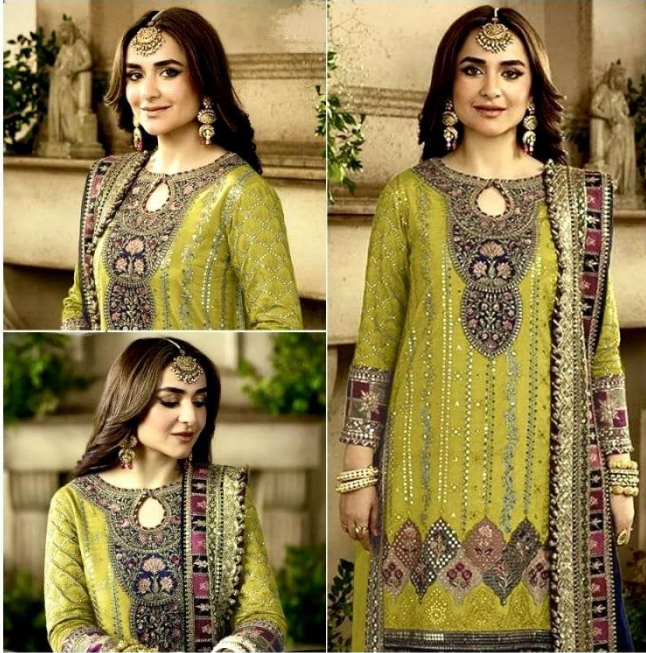

SEMI STICH COLLECTION

TOP- PURE FOX GEORGETTE WITH HEAVY EMBROIDERY AND SEQUENCE WORK
BOTTOM/INNER- DULL SHANTOON
DUPATTA- PURE FOX GEORGETTE FANCY DUPATTA AND HEAVY EMBROIDERY

7773
D.No:-429 D

SEMI STICH COLLECTION

TOP- PURE FOX GEORGETTE WITH HEAVY EMBROIDERY AND SEQUENCE WORK
BOTTOM/INNER- DULL SHANTOON
DUPATTA- PURE FOX GEORGETTE FANCY DUPATTA AND HEAVY EMBROIDERY

7773
D.No:-429 D

SEMI STICH COLLECTION

TOP- PURE FOX GEORGETTE WITH HEAVY EMBROIDERY AND SEQUENCE WORK
BOTTOM/INNER- DULL SHANTOON
DUPATTA- PURE FOX GEORGETTE FANCY DUPATTA AND HEAVY EMBROIDERY

7773
D.No:-429 B

SEMI STICH COLLECTION

TOP- PURE FOX GEORGETTE WITH HEAVY EMBROIDERY AND SEQUENCE WORK
BOTTOM/INNER- DULL SHANTOON
DUPATTA- PURE FOX GEORGETTE FANCY DUPATTA AND HEAVY EMBROIDERY

7773
D.No:-429 C

ANAMSA

AA REAL FASHION BRAND

ANAMSA
AA REAL FASHION BRAND

ANAMSA
AA REAL FASHION BRAND

ANAMSA
AA REAL FASHION BRAND

SEMI STICH COLLECTION

TOP- PURE FOX GEORGETTE WITH HEAVY EMBROIDERY AND SEQUENCE WORK
BOTTOM/INNER- DULL SHANTOON
DUPATTA- PURE FOX GEORGETTE FANCY DUPATTA AND HEAVY EMBROIDERY