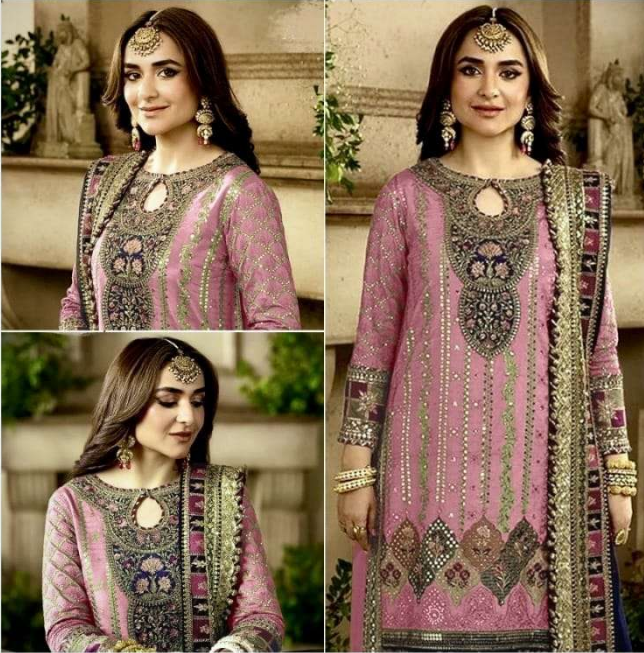

SEMI STICH COLLECTION

TOP- PURE FOX GEORGETTE WITH HEAVY EMBROIDERY AND SEQUENCE WORK
BOTTOM/INNER- DULL SHANTOON
DUPATTA- PURE FOX GEORGETTE FANCY DUPATTA AND HEAVY EMBROIDERY

7773
D.No:-429 D

SEMI STICH COLLECTION

TOP- PURE FOX GEORGETTE WITH HEAVY EMBROIDERY AND SEQUENCE WORK
BOTTOM/INNER- DULL SHANTOON
DUPATTA- PURE FOX GEORGETTE FANCY DUPATTA AND HEAVY EMBROIDERY

7773
D.No:-429 D

SEMI STICH COLLECTION

TOP- PURE FOX GEORGETTE WITH HEAVY EMBROIDERY AND SEQUENCE WORK
BOTTOM/INNER- DULL SHANTOON
DUPATTA- PURE FOX GEORGETTE FANCY DUPATTA AND HEAVY EMBROIDERY

7773
D.No:-429 B

SEMI STICH COLLECTION

TOP- PURE FOX GEORGETTE WITH HEAVY EMBROIDERY AND SEQUENCE WORK
BOTTOM/INNER- DULL SHANTOON
DUPATTA- PURE FOX GEORGETTE FANCY DUPATTA AND HEAVY EMBROIDERY

7773
D.No:-429 C

ANAMSA

AA REAL FASHION BRAND

ANAMSA
AA REAL FASHION BRAND

ANAMSA
AA REAL FASHION BRAND

ANAMSA
AA REAL FASHION BRAND

SEMI STICH COLLECTION

TOP- PURE FOX GEORGETTE WITH HEAVY EMBROIDERY AND SEQUENCE WORK
BOTTOM/INNER- DULL SHANTOON
DUPATTA- PURE FOX GEORGETTE FANCY DUPATTA AND HEAVY EMBROIDERY