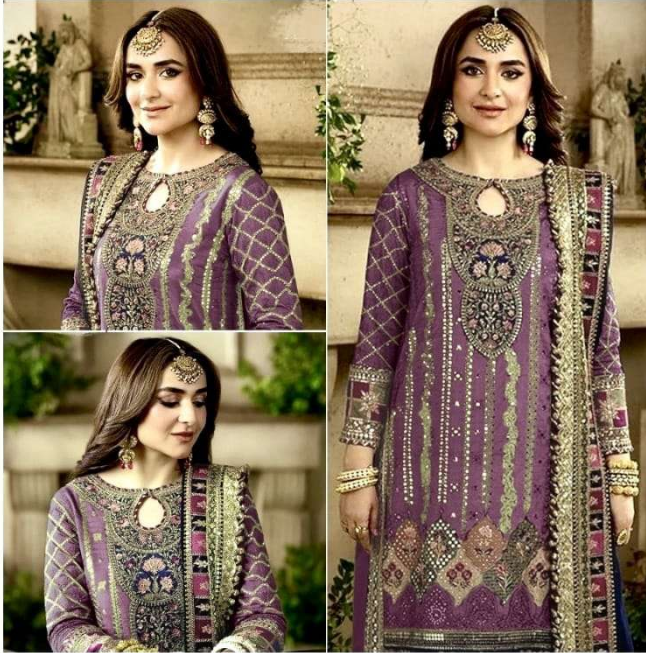

SEMI STICH COLLECTION

TOP- PURE FOX GEORGETTE WITH HEAVY EMBROIDERY AND SEQUENCE WORK
BOTTOM/INNER- DULL SHANTOON
DUPATTA- PURE FOX GEORGETTE FANCY DUPATTA AND HEAVY EMBROIDERY

7773
D.No:-429 D

SEMI STICH COLLECTION

TOP- PURE FOX GEORGETTE WITH HEAVY EMBROIDERY AND SEQUENCE WORK
BOTTOM/INNER- DULL SHANTOON
DUPATTA- PURE FOX GEORGETTE FANCY DUPATTA AND HEAVY EMBROIDERY

7773
D.No:-429 D

SEMI STICH COLLECTION

TOP- PURE FOX GEORGETTE WITH HEAVY EMBROIDERY AND SEQUENCE WORK
BOTTOM/INNER- DULL SHANTOON
DUPATTA- PURE FOX GEORGETTE FANCY DUPATTA AND HEAVY EMBROIDERY

7773
D.No:-429 B

SEMI STICH COLLECTION

TOP- PURE FOX GEORGETTE WITH HEAVY EMBROIDERY AND SEQUENCE WORK
BOTTOM/INNER- DULL SHANTOON
DUPATTA- PURE FOX GEORGETTE FANCY DUPATTA AND HEAVY EMBROIDERY

7773
D.No:-429 C