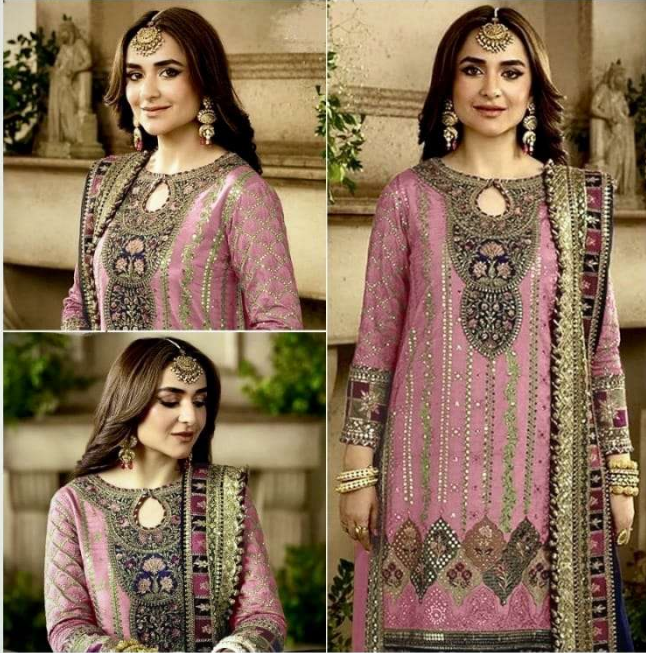

SEMI STICH COLLECTION

TOP- PURE FOX GEORGETTE WITH HEAVY EMBROIDERY AND SEQUENCE WORK  
BOTTOM/INNER- DULL SHANTOON  
DUPATTA- PURE FOX GEORGETTE FANCY DUPATTA AND HEAVY EMBROIDERY

7773  
D.No:-429 D

SEMI STICH COLLECTION

TOP- PURE FOX GEORGETTE WITH HEAVY EMBROIDERY AND SEQUENCE WORK  
BOTTOM/INNER- DULL SHANTOON  
DUPATTA- PURE FOX GEORGETTE FANCY DUPATTA AND HEAVY EMBROIDERY

7773  
D.No:-429 D

SEMI STICH COLLECTION

TOP- PURE FOX GEORGETTE WITH HEAVY EMBROIDERY AND SEQUENCE WORK  
BOTTOM/INNER- DULL SHANTOON  
DUPATTA- PURE FOX GEORGETTE FANCY DUPATTA AND HEAVY EMBROIDERY

7773  
D.No:-429 B

SEMI STICH COLLECTION

TOP- PURE FOX GEORGETTE WITH HEAVY EMBROIDERY AND SEQUENCE WORK  
BOTTOM/INNER- DULL SHANTOON  
DUPATTA- PURE FOX GEORGETTE FANCY DUPATTA AND HEAVY EMBROIDERY

7773  
D.No:-429 C

**ANAMSA**

AA REAL FASHION BRAND

**ANAMSA**  
AA REAL FASHION BRAND

  
**ANAMSA**  
AA REAL FASHION BRAND

**ANAMSA**  
AA REAL FASHION BRAND

SEMI STICH COLLECTION

TOP- PURE FOX GEORGETTE WITH HEAVY EMBROIDERY AND SEQUENCE WORK  
BOTTOM/INNER- DULL SHANTOON  
DUPATTA- PURE FOX GEORGETTE FANCY DUPATTA AND HEAVY EMBROIDERY