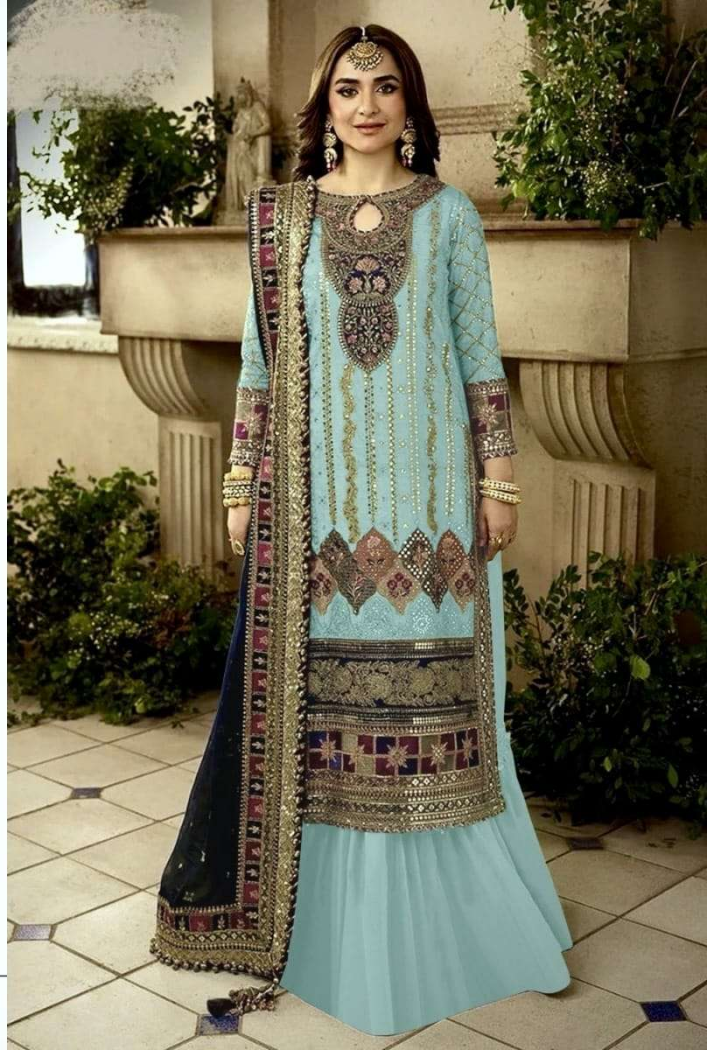

SEMI STICH COLLECTION

TOP- PURE FOX GEORGETTE WITH HEAVY EMBROIDERY AND SEQUENCE WORK
BOTTOM/INNER- DULL SHANTOON
DUPATTA- PURE FOX GEORGETTE FANCY DUPATTA AND HEAVY EMBROIDERY

7773
D.No:-429 D

SEMI STICH COLLECTION

TOP- PURE FOX GEORGETTE WITH HEAVY EMBROIDERY AND SEQUENCE WORK
BOTTOM/INNER- DULL SHANTOON
DUPATTA- PURE FOX GEORGETTE FANCY DUPATTA AND HEAVY EMBROIDERY

7773
D.No:-429 D

SEMI STICH COLLECTION

TOP- PURE FOX GEORGETTE WITH HEAVY EMBROIDERY AND SEQUENCE WORK
BOTTOM/INNER- DULL SHANTOON
DUPATTA- PURE FOX GEORGETTE FANCY DUPATTA AND HEAVY EMBROIDERY

7773
D.No:-429 B

SEMI STICH COLLECTION

TOP- PURE FOX GEORGETTE WITH HEAVY EMBROIDERY AND SEQUENCE WORK
BOTTOM/INNER- DULL SHANTOON
DUPATTA- PURE FOX GEORGETTE FANCY DUPATTA AND HEAVY EMBROIDERY

7773
D.No:-429 C