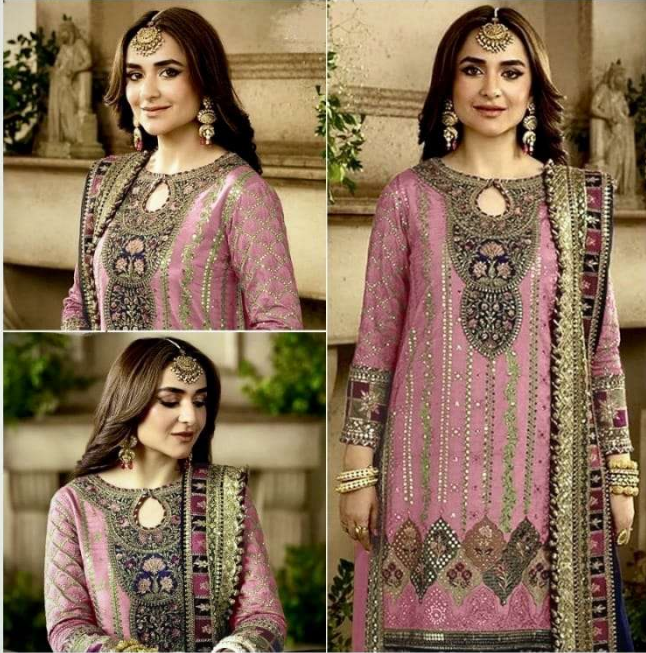

SEMI STICH COLLECTION

TOP- PURE FOX GEORGETTE WITH HEAVY EMBROIDERY AND SEQUENCE WORK
BOTTOM/INNER- DULL SHANTOON
DUPATTA- PURE FOX GEORGETTE FANCY DUPATTA AND HEAVY EMBROIDERY

7773
D.No:-429 D

SEMI STICH COLLECTION

TOP- PURE FOX GEORGETTE WITH HEAVY EMBROIDERY AND SEQUENCE WORK
BOTTOM/INNER- DULL SHANTOON
DUPATTA- PURE FOX GEORGETTE FANCY DUPATTA AND HEAVY EMBROIDERY

7773
D.No:-429 D

SEMI STICH COLLECTION

TOP- PURE FOX GEORGETTE WITH HEAVY EMBROIDERY AND SEQUENCE WORK
BOTTOM/INNER- DULL SHANTOON
DUPATTA- PURE FOX GEORGETTE FANCY DUPATTA AND HEAVY EMBROIDERY

7773
D.No:-429 B

SEMI STICH COLLECTION

TOP- PURE FOX GEORGETTE WITH HEAVY EMBROIDERY AND SEQUENCE WORK
BOTTOM/INNER- DULL SHANTOON
DUPATTA- PURE FOX GEORGETTE FANCY DUPATTA AND HEAVY EMBROIDERY

7773
D.No:-429 C

ANAMSA

AA REAL FASHION BRAND

ANAMSA
AA REAL FASHION BRAND

ANAMSA
AA REAL FASHION BRAND

ANAMSA
AA REAL FASHION BRAND

SEMI STICH COLLECTION

TOP- PURE FOX GEORGETTE WITH HEAVY EMBROIDERY AND SEQUENCE WORK
BOTTOM/INNER- DULL SHANTOON
DUPATTA- PURE FOX GEORGETTE FANCY DUPATTA AND HEAVY EMBROIDERY