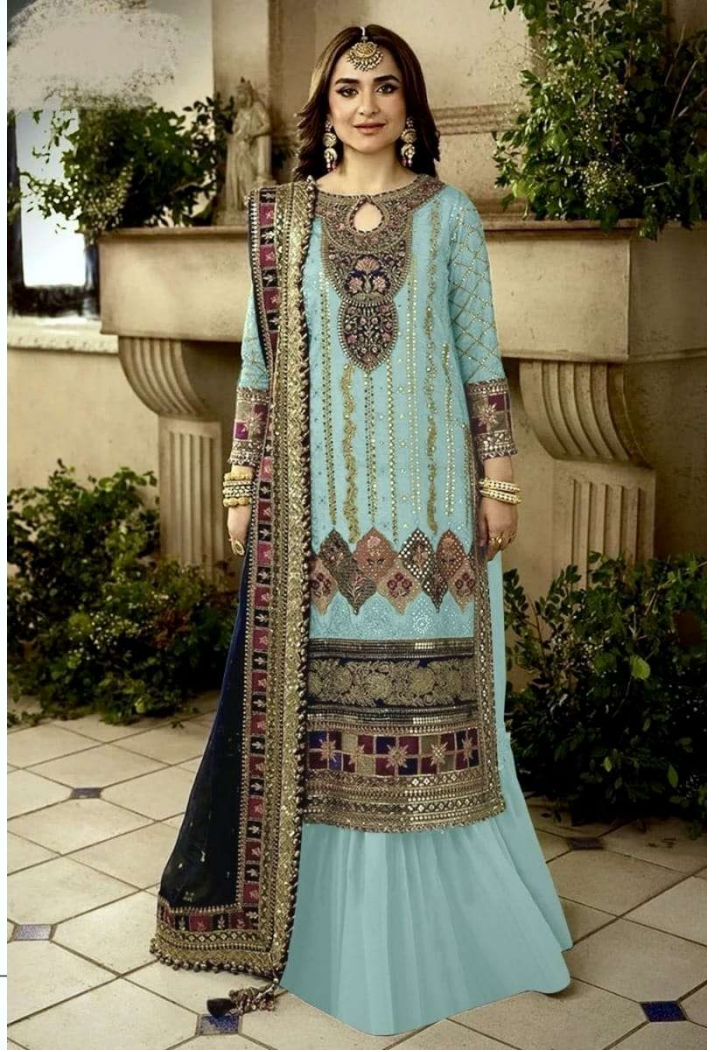

SEMI STICH COLLECTION

TOP- PURE FOX GEORGETTE WITH HEAVY EMBROIDERY AND SEQUENCE WORK  
BOTTOM/INNER- DULL SHANTOON  
DUPATTA- PURE FOX GEORGETTE FANCY DUPATTA AND HEAVY EMBROIDERY

7773  
D.No:-429 D

SEMI STICH COLLECTION

TOP- PURE FOX GEORGETTE WITH HEAVY EMBROIDERY AND SEQUENCE WORK  
BOTTOM/INNER- DULL SHANTOON  
DUPATTA- PURE FOX GEORGETTE FANCY DUPATTA AND HEAVY EMBROIDERY

7773  
D.No:-429 D

SEMI STICH COLLECTION

TOP- PURE FOX GEORGETTE WITH HEAVY EMBROIDERY AND SEQUENCE WORK  
BOTTOM/INNER- DULL SHANTOON  
DUPATTA- PURE FOX GEORGETTE FANCY DUPATTA AND HEAVY EMBROIDERY

7773  
D.No:-429 B

SEMI STICH COLLECTION

TOP- PURE FOX GEORGETTE WITH HEAVY EMBROIDERY AND SEQUENCE WORK  
BOTTOM/INNER- DULL SHANTOON  
DUPATTA- PURE FOX GEORGETTE FANCY DUPATTA AND HEAVY EMBROIDERY

7773  
D.No:-429 C