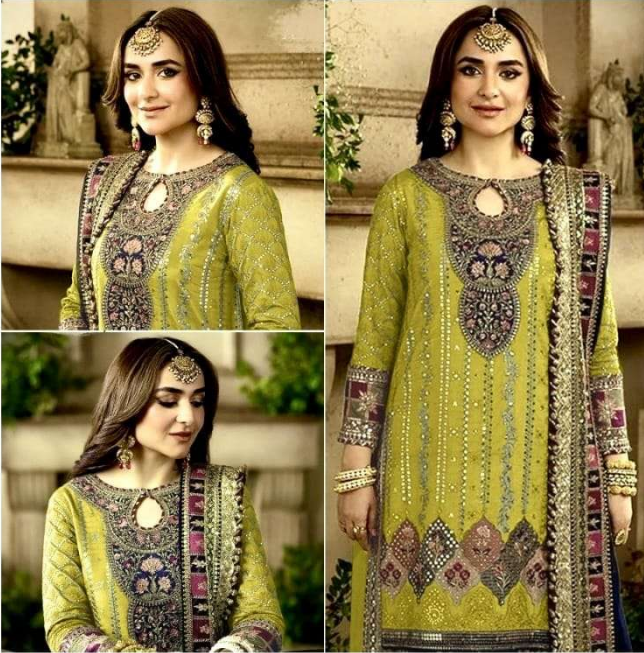

SEMI STICH COLLECTION

TOP- PURE FOX GEORGETTE WITH HEAVY EMBROIDERY AND SEQUENCE WORK
BOTTOM/INNER- DULL SHANTOON
DUPATTA- PURE FOX GEORGETTE FANCY DUPATTA AND HEAVY EMBROIDERY

7773
D.No:-429 D

SEMI STICH COLLECTION

TOP- PURE FOX GEORGETTE WITH HEAVY EMBROIDERY AND SEQUENCE WORK
BOTTOM/INNER- DULL SHANTOON
DUPATTA- PURE FOX GEORGETTE FANCY DUPATTA AND HEAVY EMBROIDERY

7773
D.No:-429 D

SEMI STICH COLLECTION

TOP- PURE FOX GEORGETTE WITH HEAVY EMBROIDERY AND SEQUENCE WORK
BOTTOM/INNER- DULL SHANTOON
DUPATTA- PURE FOX GEORGETTE FANCY DUPATTA AND HEAVY EMBROIDERY

7773
D.No:-429 B

SEMI STICH COLLECTION

TOP- PURE FOX GEORGETTE WITH HEAVY EMBROIDERY AND SEQUENCE WORK
BOTTOM/INNER- DULL SHANTOON
DUPATTA- PURE FOX GEORGETTE FANCY DUPATTA AND HEAVY EMBROIDERY

7773
D.No:-429 C

ANAMSA

AA REAL FASHION BRAND

ANAMSA
AA REAL FASHION BRAND

ANAMSA
AA REAL FASHION BRAND

ANAMSA
AA REAL FASHION BRAND

SEMI STICH COLLECTION

TOP- PURE FOX GEORGETTE WITH HEAVY EMBROIDERY AND SEQUENCE WORK
BOTTOM/INNER- DULL SHANTOON
DUPATTA- PURE FOX GEORGETTE FANCY DUPATTA AND HEAVY EMBROIDERY