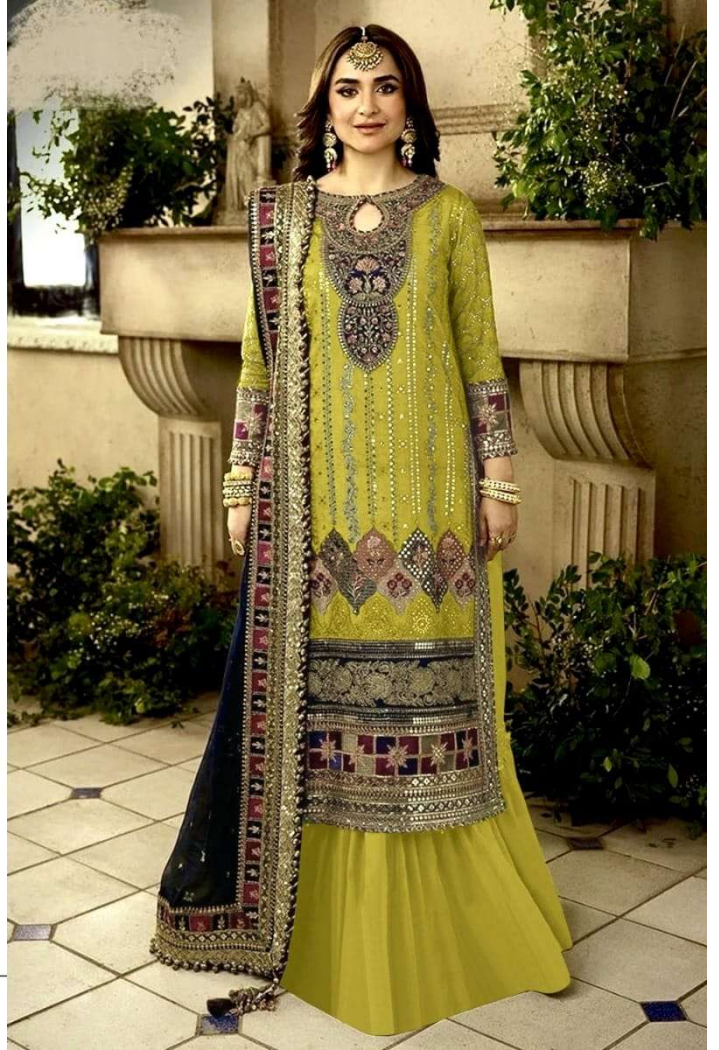

SEMI STICH COLLECTION

TOP- PURE FOX GEORGETTE WITH HEAVY EMBROIDERY AND SEQUENCE WORK
BOTTOM/INNER- DULL SHANTOON
DUPATTA- PURE FOX GEORGETTE FANCY DUPATTA AND HEAVY EMBROIDERY

7773
D.No:-429 D

SEMI STICH COLLECTION

TOP- PURE FOX GEORGETTE WITH HEAVY EMBROIDERY AND SEQUENCE WORK
BOTTOM/INNER- DULL SHANTOON
DUPATTA- PURE FOX GEORGETTE FANCY DUPATTA AND HEAVY EMBROIDERY

7773
D.No:-429 D

SEMI STICH COLLECTION

TOP- PURE FOX GEORGETTE WITH HEAVY EMBROIDERY AND SEQUENCE WORK
BOTTOM/INNER- DULL SHANTOON
DUPATTA- PURE FOX GEORGETTE FANCY DUPATTA AND HEAVY EMBROIDERY

7773
D.No:-429 B

SEMI STICH COLLECTION

TOP- PURE FOX GEORGETTE WITH HEAVY EMBROIDERY AND SEQUENCE WORK
BOTTOM/INNER- DULL SHANTOON
DUPATTA- PURE FOX GEORGETTE FANCY DUPATTA AND HEAVY EMBROIDERY

7773
D.No:-429 C