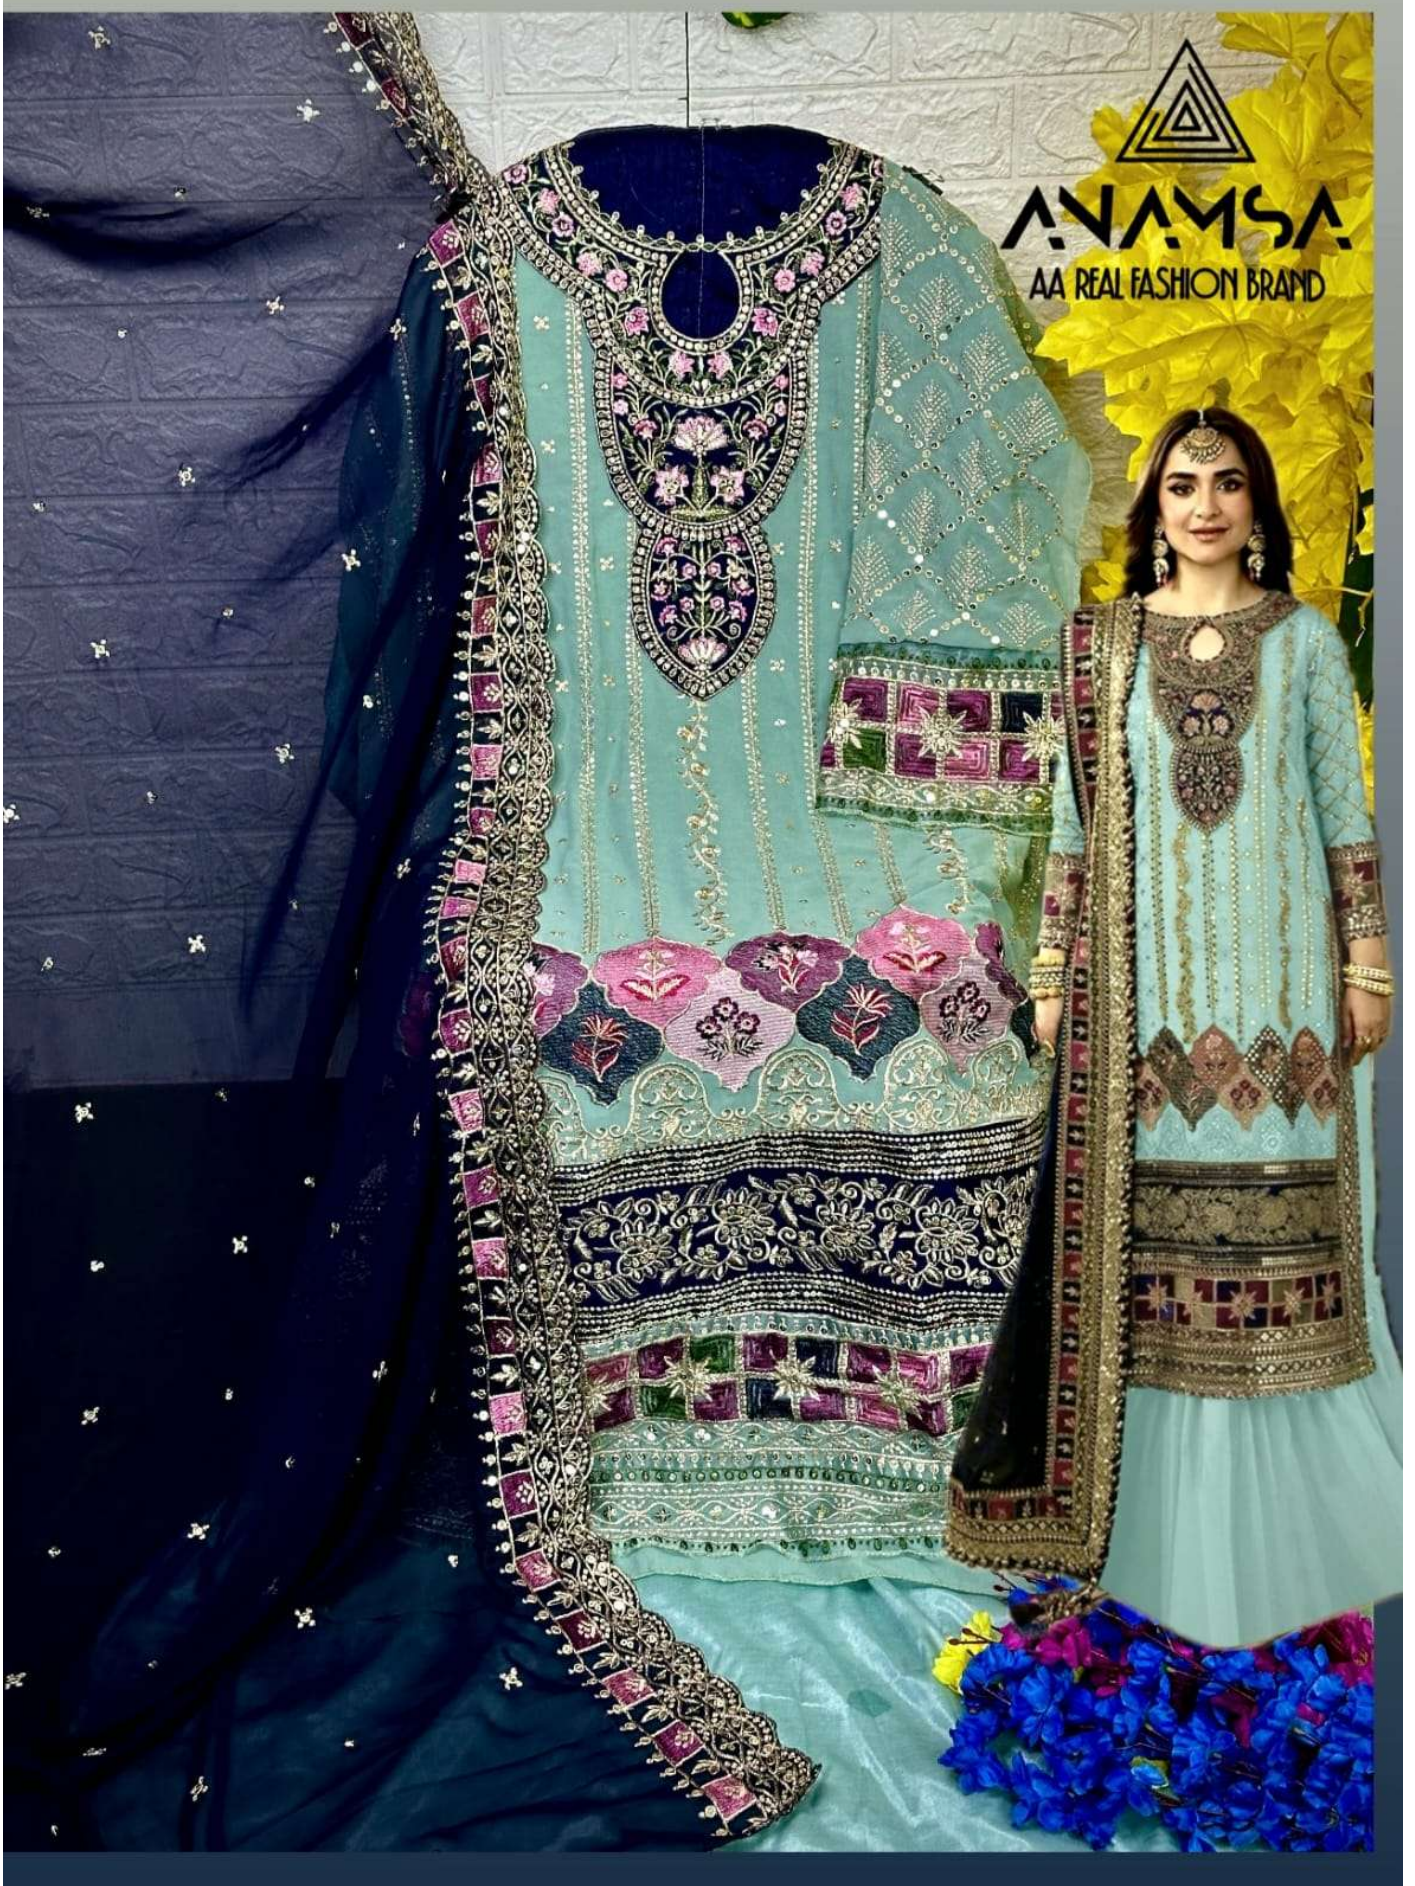

ANAMSA
AA REAL FASHION BRAND