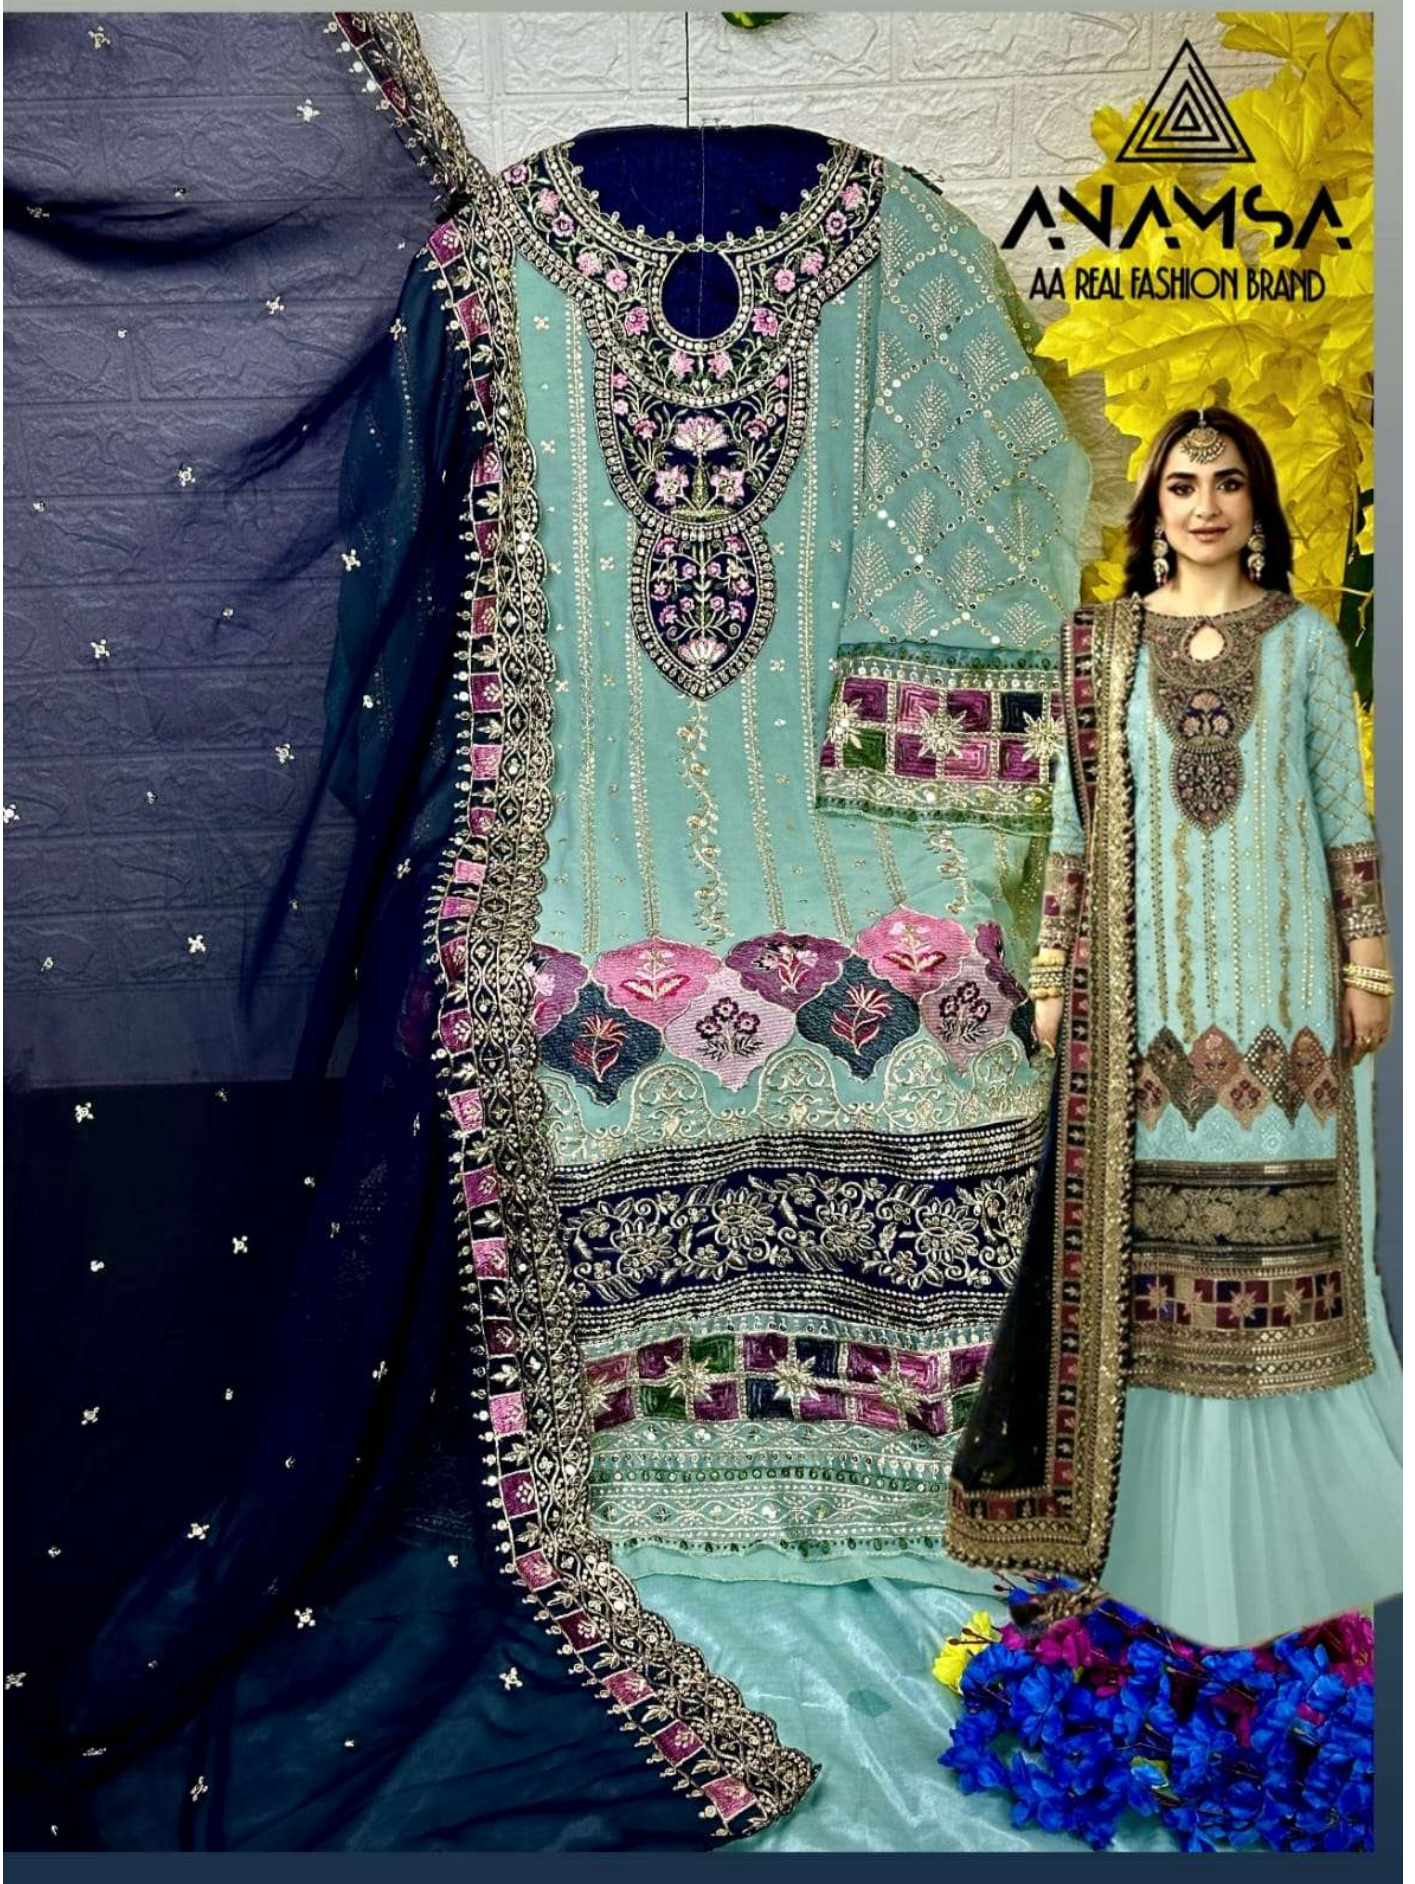

ANAMSA
AA REAL FASHION BRAND