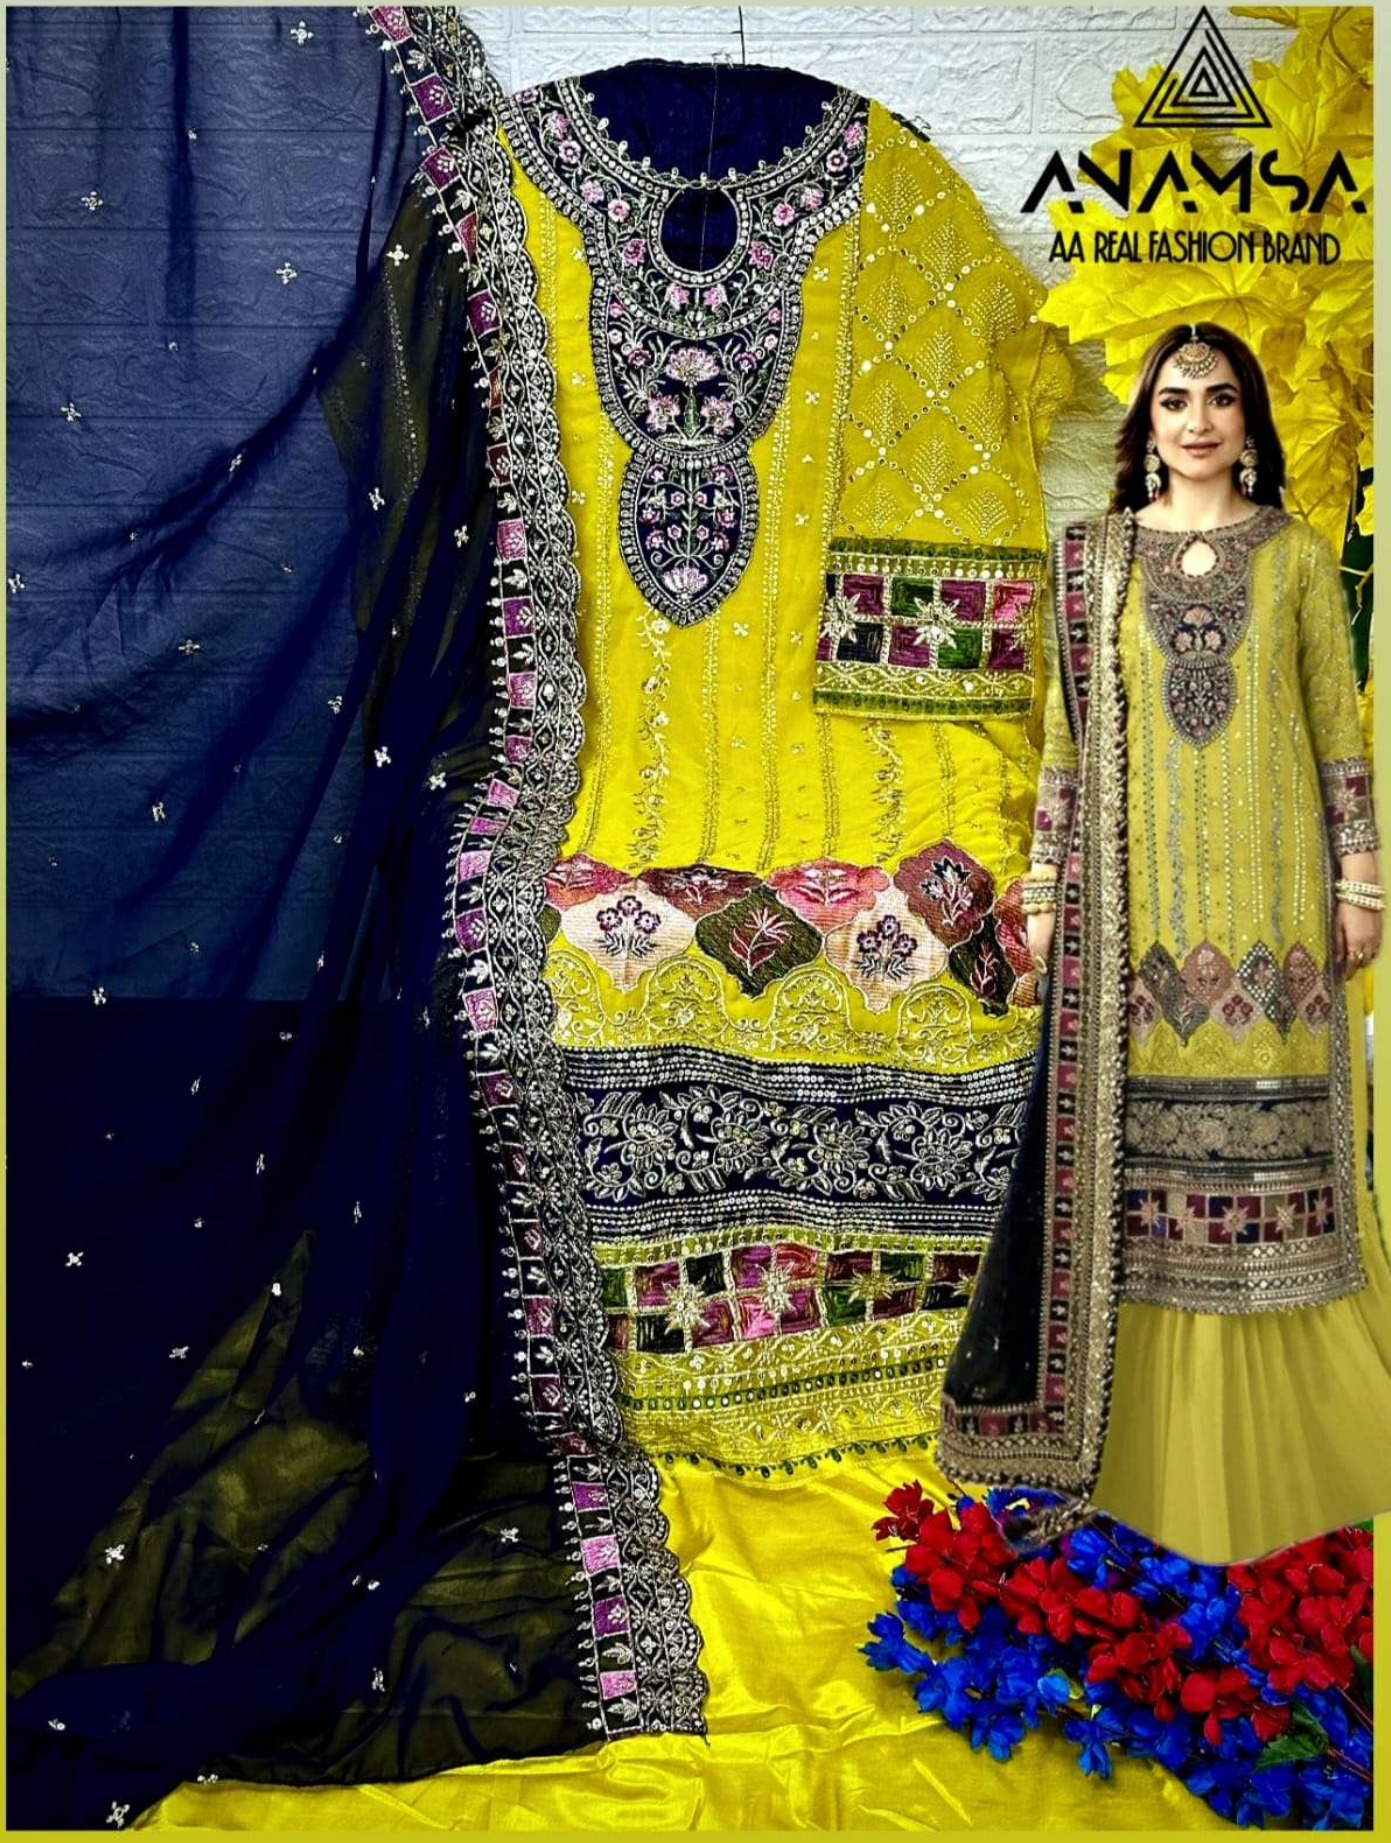

SEMI STICH COLLECTION

TOP- PURE FOX GEORGETTE WITH HEAVY EMBROIDERY AND SEQUENCE WORK  
BOTTOM/INNER- DULL SHANTOON  
DUPATTA- PURE FOX GEORGETTE FANCY DUPATTA AND HEAVY EMBROIDERY

7773  
D.No:-429 D

SEMI STICH COLLECTION

TOP- PURE FOX GEORGETTE WITH HEAVY EMBROIDERY AND SEQUENCE WORK  
BOTTOM/INNER- DULL SHANTOON  
DUPATTA- PURE FOX GEORGETTE FANCY DUPATTA AND HEAVY EMBROIDERY

7773  
D.No:-429 D

SEMI STICH COLLECTION

TOP- PURE FOX GEORGETTE WITH HEAVY EMBROIDERY AND SEQUENCE WORK  
BOTTOM/INNER- DULL SHANTOON  
DUPATTA- PURE FOX GEORGETTE FANCY DUPATTA AND HEAVY EMBROIDERY

**ANAMSA**

AA REAL FASHION BRAND

**ANAMSA**  
AA REAL FASHION BRAND

  
**ANAMSA**  
AA REAL FASHION BRAND

**ANAMSA**  
AA REAL FASHION BRAND

SEMI STICH COLLECTION

TOP- PURE FOX GEORGETTE WITH HEAVY EMBROIDERY AND SEQUENCE WORK  
BOTTOM/INNER- DULL SHANTOON  
DUPATTA- PURE FOX GEORGETTE FANCY DUPATTA AND HEAVY EMBROIDERY