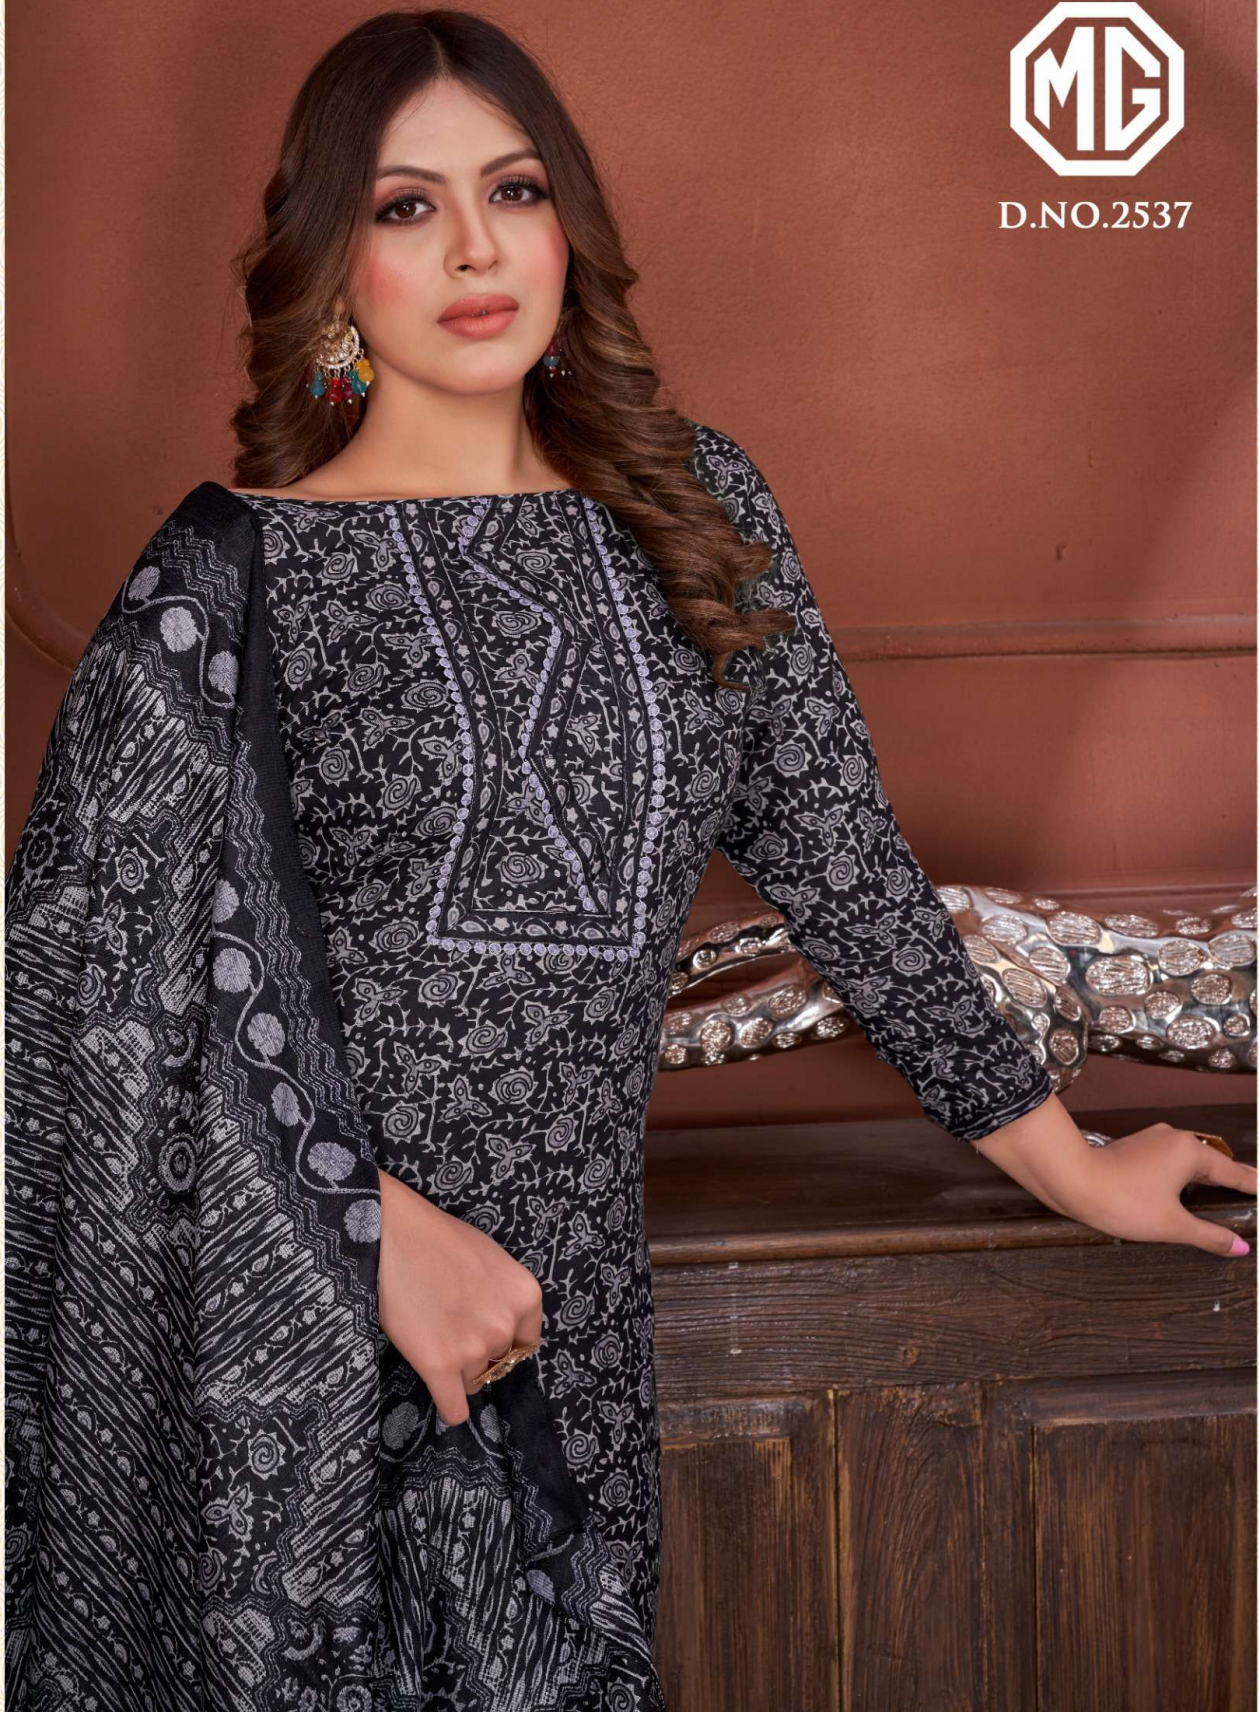

Gipson[®]

D.NO.2537

Gipson[®]

D.No :- 2537

TOP :- PURE COTTON PRINT WITH
FANCY LACE WORK

BOTTOM :- PURE COTTON PRINT

DUPATTA :- PURE COTTON KOTA CHEX
PRINT

Gipson[®]