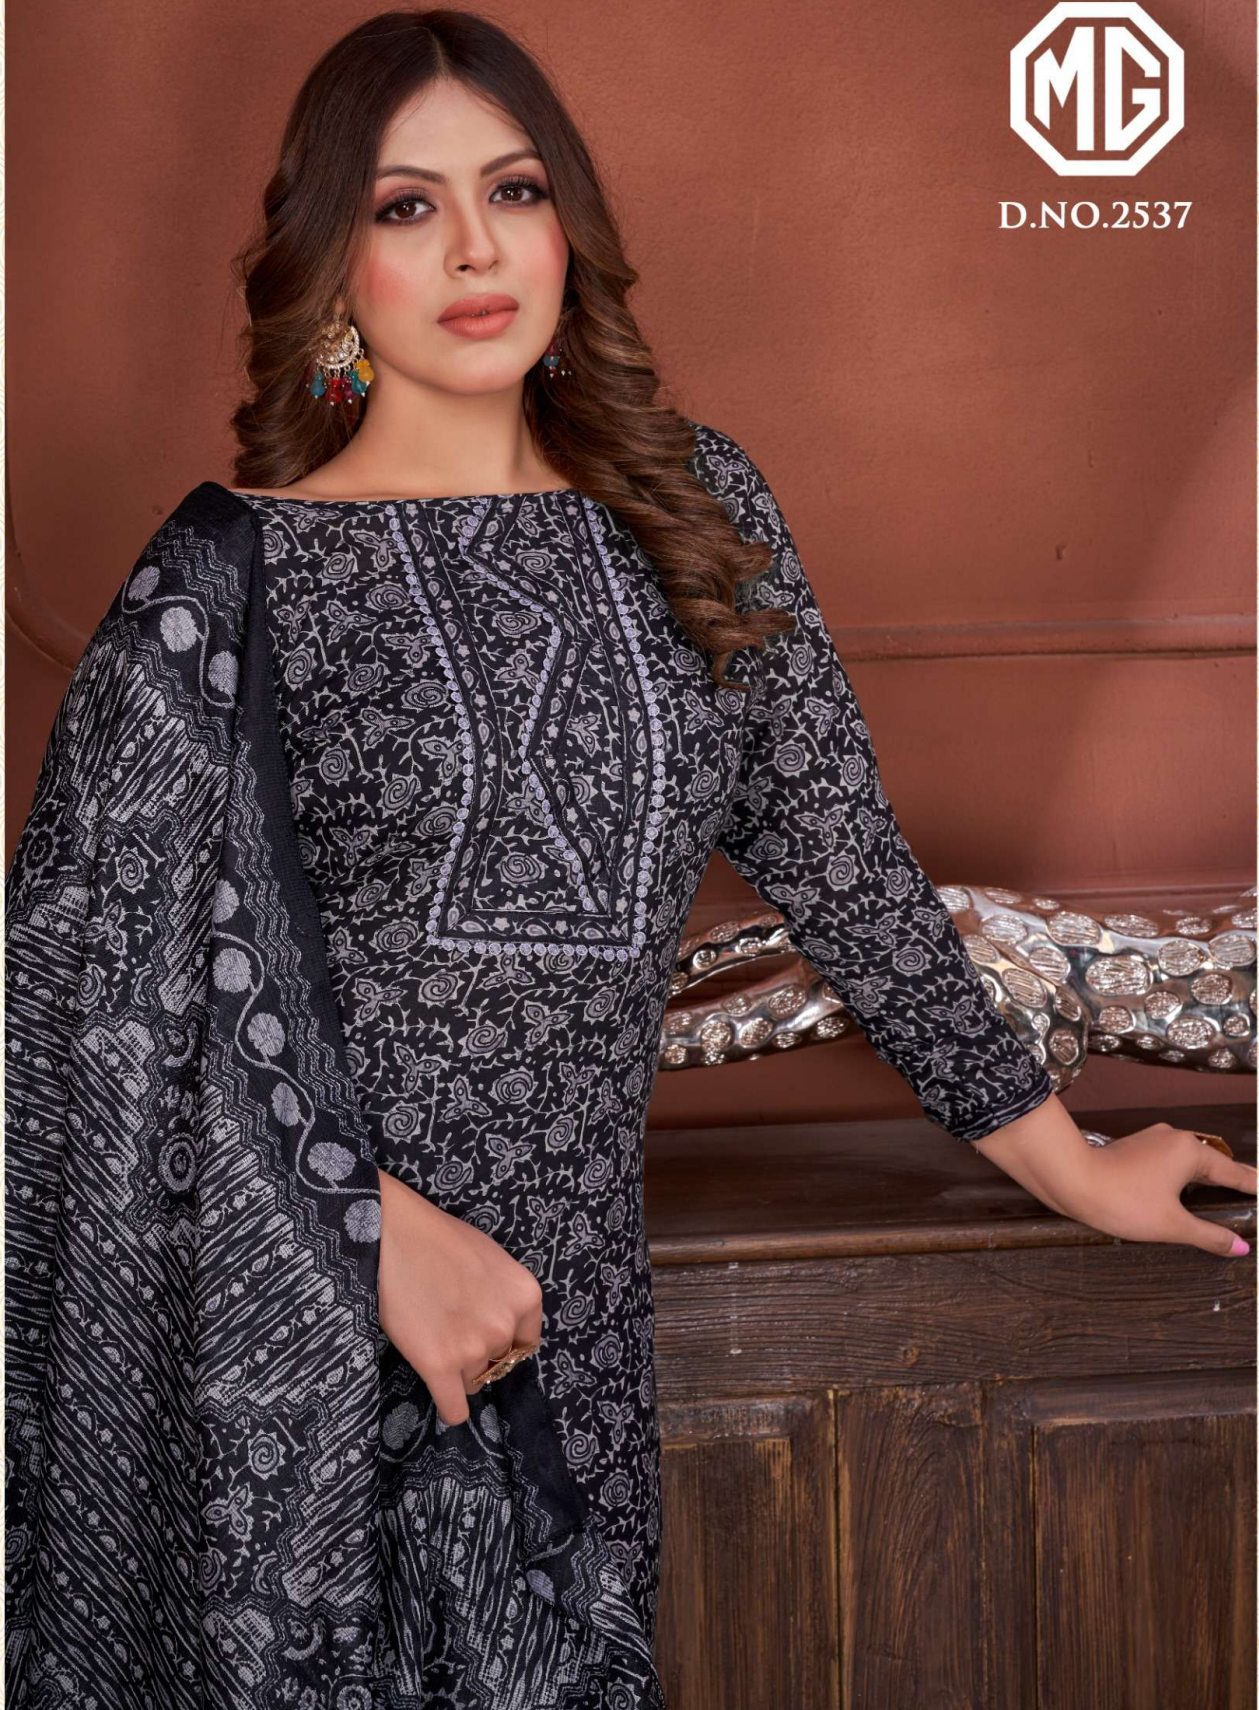

Gipson[®]

D.NO.2537

Gipson[®]

D.No :- 2537

TOP :- PURE COTTON PRINT WITH
FANCY LACE WORK

BOTTOM :- PURE COTTON PRINT

DUPATTA :- PURE COTTON KOTA CHEX
PRINT

Gipson[®]