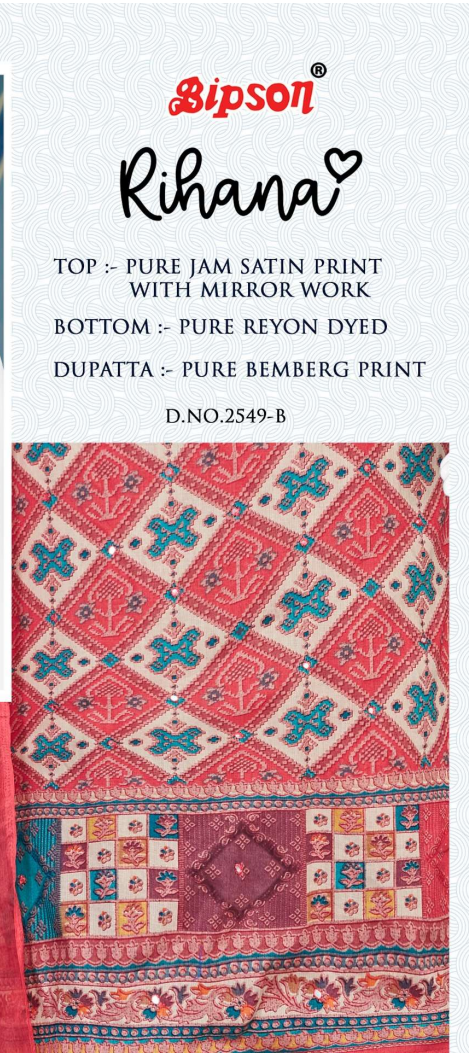

**Gipson®**

**Rihana**♡

TOP :- PURE JAM SATIN PRINT  
WITH MIRROR WORK

BOTTOM :- PURE REYON DYED

DUPATTA :- PURE BEMBERG PRINT

D.NO.2549-A

**Gipson®**

*Rihana*♥

TOP :- PURE JAM SATIN PRINT  
WITH MIRROR WORK

BOTTOM :- PURE REYON DYED

DUPATTA :- PURE BEMBERG PRINT

D.NO.2549-B

**Gipson**<sup>®</sup>

Rihana<sup>♥</sup>

D.No :- 2549

TOP :- PURE JAM SATIN PRINT  
WITH MIRROR WORK

BOTTOM :- PURE REYON DYED

DUPATTA :- PURE BEMBERG PRINT