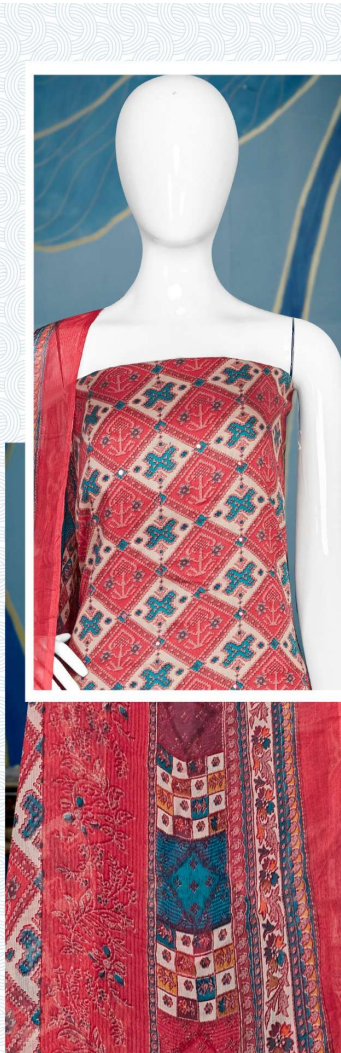

**Gipson®**

**Rihana**♡

TOP :- PURE JAM SATIN PRINT  
WITH MIRROR WORK

BOTTOM :- PURE REYON DYED

DUPATTA :- PURE BEMBERG PRINT

D.NO.2549-A

**Gipson®**

*Rihana*♥

TOP :- PURE JAM SATIN PRINT  
WITH MIRROR WORK

BOTTOM :- PURE REYON DYED

DUPATTA :- PURE BEMBERG PRINT

D.NO.2549-B

**Gipson**<sup>®</sup>

Rihana<sup>♥</sup>

D.No :- 2549

TOP :- PURE JAM SATIN PRINT  
WITH MIRROR WORK

BOTTOM :- PURE REYON DYED

DUPATTA :- PURE BEMBERG PRINT