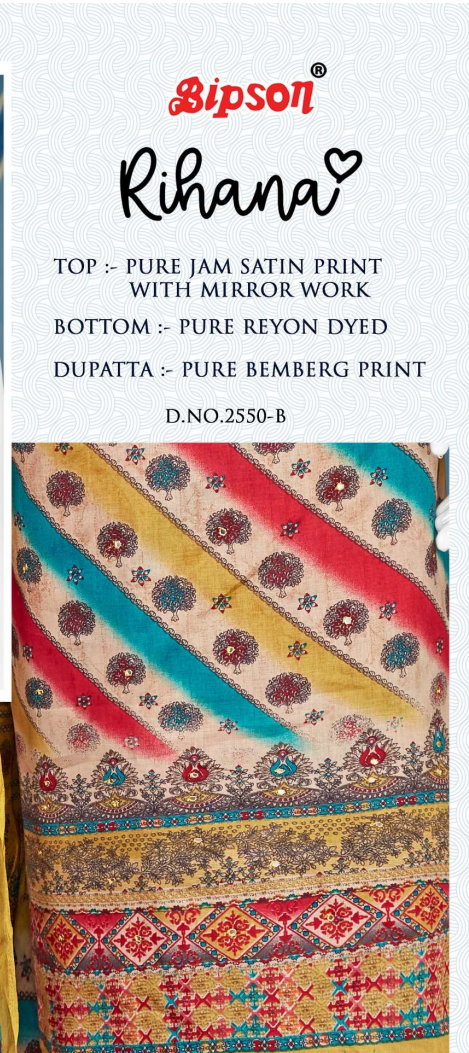

Gipson[®]

Rihana[♥]

D.NO.2549

Gipson®

Rihana♡

TOP :- PURE JAM SATIN PRINT
WITH MIRROR WORK

BOTTOM :- PURE REYON DYED

DUPATTA :- PURE BEMBERG PRINT

D.NO.2550-B

Gipson®

Rihana♥

TOP :- PURE JAM SATIN PRINT
WITH MIRROR WORK

BOTTOM :- PURE REYON DYED

DUPATTA :- PURE BEMBERG PRINT

D.NO.2550-C

Gipson[®]

Rihana[♥]

D.No :- 2550

TOP :- PURE JAM SATIN PRINT
WITH MIRROR WORK

BOTTOM :- PURE REYON DYED

DUPATTA :- PURE BEMBERG PRINT