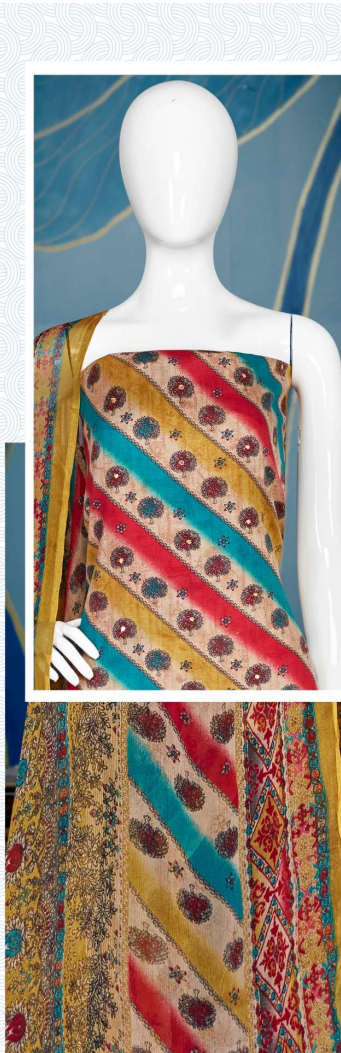

Gipson[®]

Rihana[♥]

D.NO.2549

Gipson®

Rihana♡

TOP :- PURE JAM SATIN PRINT
WITH MIRROR WORK

BOTTOM :- PURE REYON DYED

DUPATTA :- PURE BEMBERG PRINT

D.NO.2550-B

Gipson®

Rihana♥

TOP :- PURE JAM SATIN PRINT
WITH MIRROR WORK

BOTTOM :- PURE REYON DYED

DUPATTA :- PURE BEMBERG PRINT

D.NO.2550-C

Gipson[®]

Rihana[♥]

D.No :- 2550

TOP :- PURE JAM SATIN PRINT
WITH MIRROR WORK

BOTTOM :- PURE REYON DYED

DUPATTA :- PURE BEMBERG PRINT