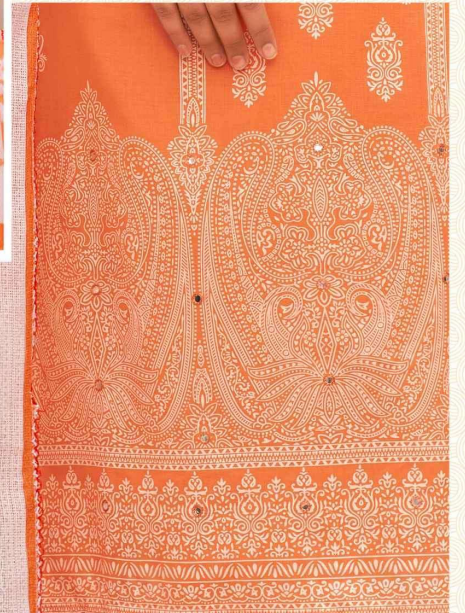

TOP :- PURE COTTON INK PRINT
WITH MIRROR WORK
BOTTOM :- PURE COTTON DYED

DUPATTA :- PURE COTTON
KOTA CHEX PRINT

D.NO.2565-A

Gipson®

SAHELI

TOP :- PURE COTTON INK PRINT
WITH MIRROR WORK
BOTTOM :- PURE COTTON DYED

DUPATTA :- PURE COTTON
KOTA CHEX PRINT

D.NO.2565-C

Gipson[®]

SAHELI

D.No :- 2565

TOP :- PURE COTTON INK PRINT
WITH MIRROR WORK

BOTTOM :- PURE COTTON DYED

DUPATTA :- PURE COTTON
KOTA CHEX PRINT

Gipson®

SAHELI

TOP :- PURE COTTON INK PRINT
WITH MIRROR WORK
BOTTOM :- PURE COTTON DYED

DUPATTA :- PURE COTTON
KOTA CHEX PRINT

D.NO.2565-B

Gipson®

SAHELI

TOP :- PURE COTTON INK PRINT
WITH MIRROR WORK
BOTTOM :- PURE COTTON DYED

DUPATTA :- PURE COTTON
KOTA CHEX PRINT

D.NO.2565-D