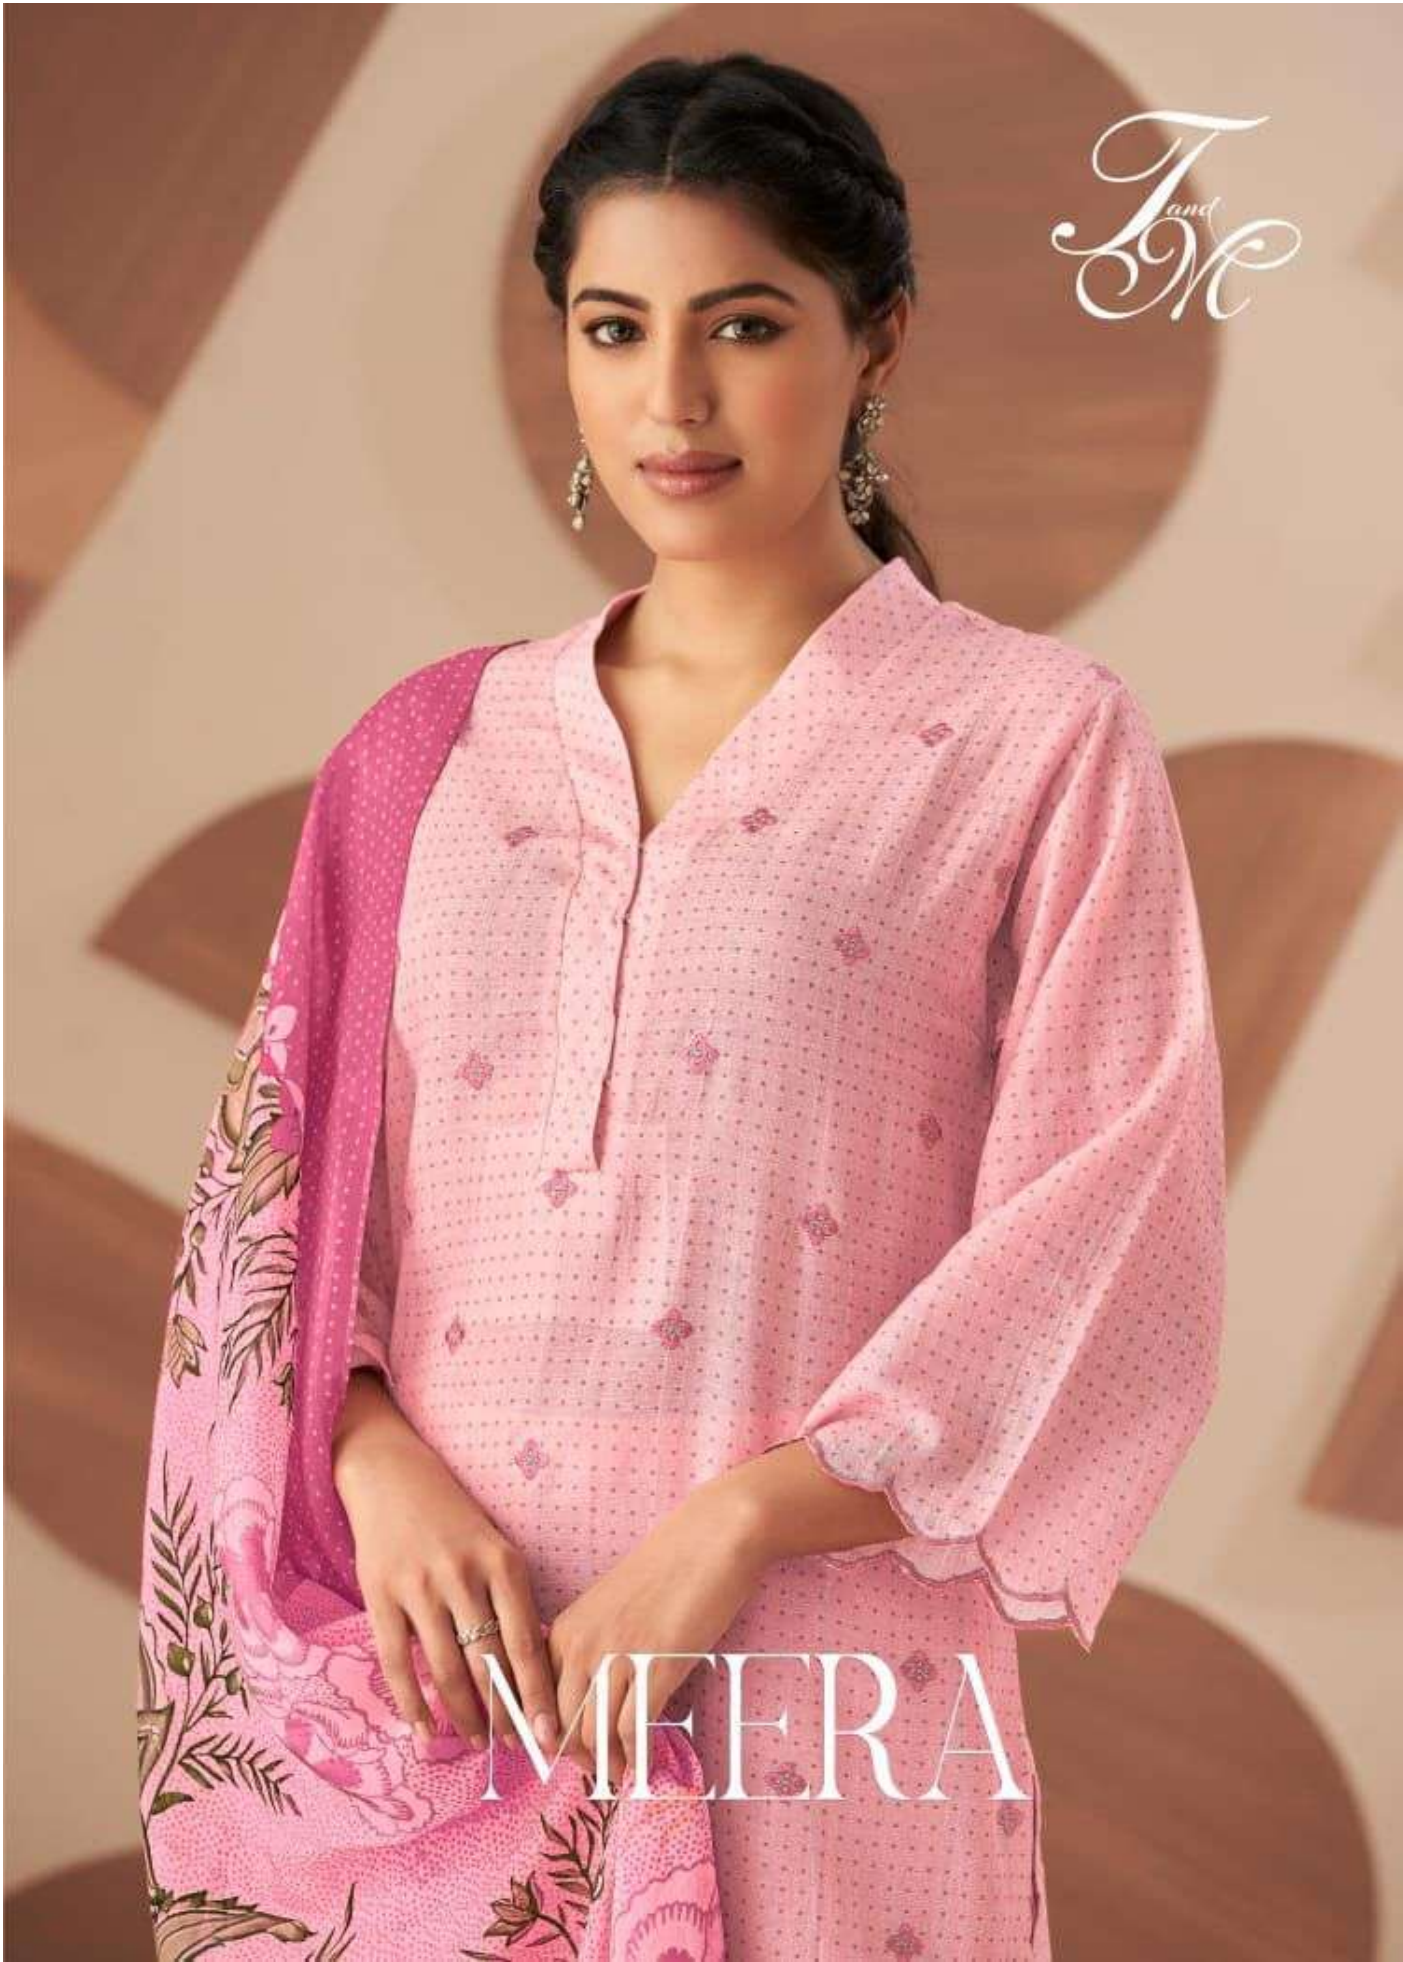

*J and M*

MEERA

MEERA

*Time*

659

669

MEERA

659

## DESCRIPTION

TOP - VISCOSE LINEN PATTERN DIGITAL PRINT WITH EMBROIDERY

BOTTOM - MULBERRY SATIN

DUPATTA - ORGENZA SILK DUPATTA DIGITAL PRINTED

{ RATE }  
{ **RS, 1995/-** }

**A SET OF 1 DESIGN x 2 COLORWAY**