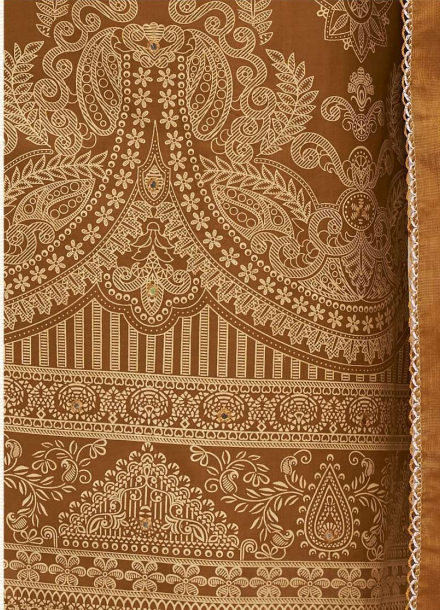

TOP :- PURE COTTON INK PRINT
WITH MIRROR WORK

BOTTOM :- PURE COTTON DYED

DUPATTA :- PURE COTTON
KOTA CHEX PRINT

D.NO.2567-A

Bipson®

SAHELI

TOP :- PURE COTTON INK PRINT
WITH MIRROR WORK

BOTTOM :- PURE COTTON DYED

DUPATTA :- PURE COTTON
KOTA CHEX PRINT

D.NO.2567-B

Bipson®

SAHELI

TOP :- PURE COTTON INK PRINT
WITH MIRROR WORK

BOTTOM :- PURE COTTON DYED

DUPATTA :- PURE COTTON
KOTA CHEX PRINT

D.NO.2567-C

Bipson®

SAHELI

TOP :- PURE COTTON INK PRINT
WITH MIRROR WORK

BOTTOM :- PURE COTTON DYED

DUPATTA :- PURE COTTON
KOTA CHEX PRINT

D.NO.2567-D

Gipson[®]

SAHELI

D.No :- 2567

TOP :- PURE COTTON INK PRINT
WITH MIRROR WORK

BOTTOM :- PURE COTTON DYED

DUPATTA :- PURE COTTON
KOTA CHEX PRINT

Gipson[®]

SAHELI

D.NO.2567