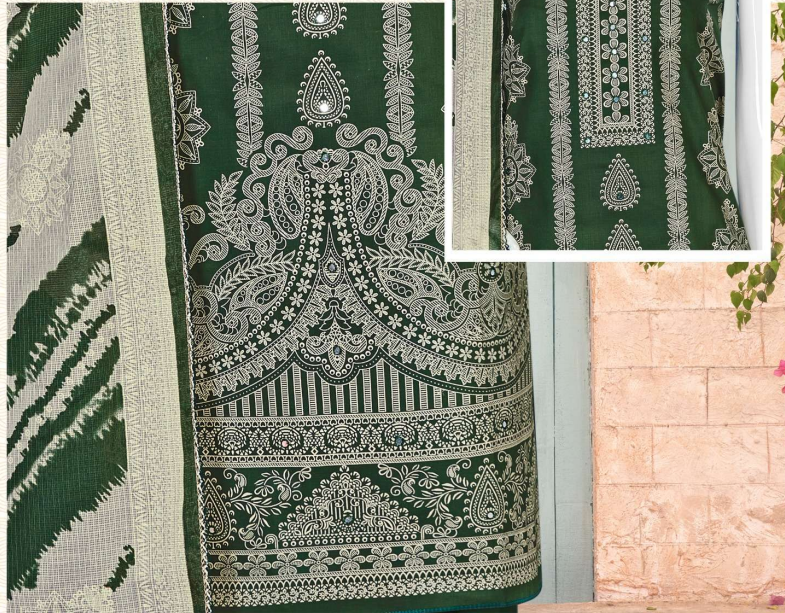

TOP :- PURE COTTON INK PRINT
WITH MIRROR WORK

BOTTOM :- PURE COTTON DYED

DUPATTA :- PURE COTTON
KOTA CHEX PRINT

D.NO.2567-A

Bipson®

SAHELI

TOP :- PURE COTTON INK PRINT
WITH MIRROR WORK

BOTTOM :- PURE COTTON DYED

DUPATTA :- PURE COTTON
KOTA CHEX PRINT

D.NO.2567-B

Bipson®

SAHELI

TOP :- PURE COTTON INK PRINT
WITH MIRROR WORK

BOTTOM :- PURE COTTON DYED

DUPATTA :- PURE COTTON
KOTA CHEX PRINT

D.NO.2567-C

Bipson®

SAHELI

TOP :- PURE COTTON INK PRINT
WITH MIRROR WORK

BOTTOM :- PURE COTTON DYED

DUPATTA :- PURE COTTON
KOTA CHEX PRINT

D.NO.2567-D

Gipson[®]

SAHELI