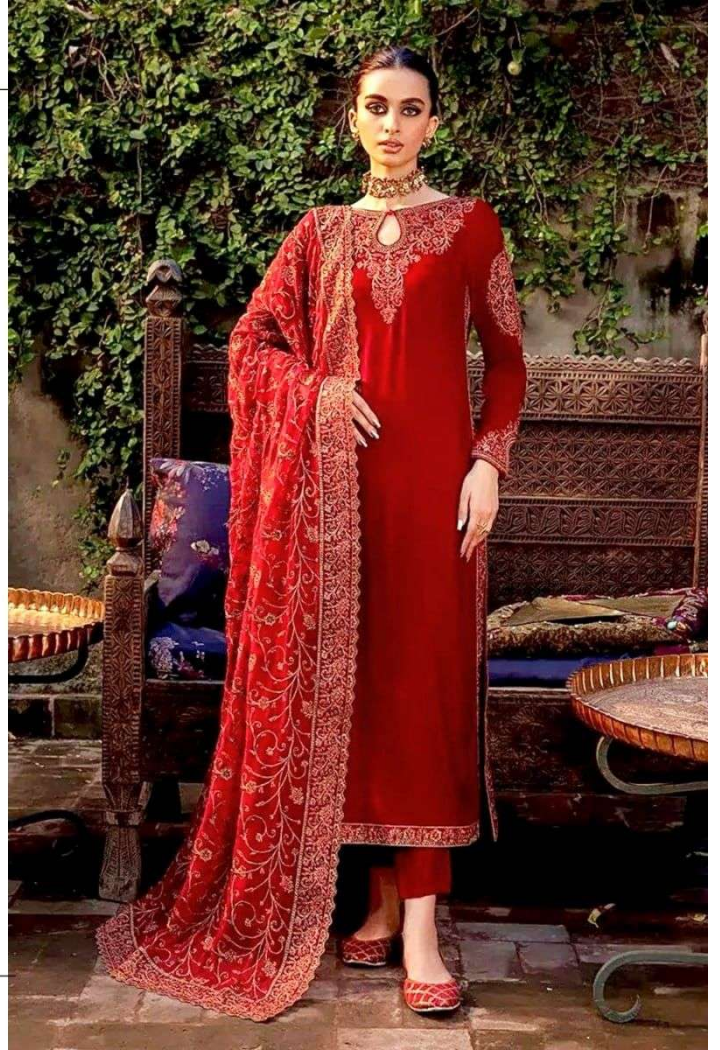

TOP- PURE FOX GEORGETTE WITH HEAVY EMBROIDERY AND SEQUENCE WORK
BOTTOMINNER- DULL SHANTOON
DUPATTA- PURE FOX GEORGETTE FANCY DUPATTA AND HEAVY EMBROIDERY

7773
D.No:-295

TOP- PURE FOX GEORGETTE WITH HEAVY EMBROIDERY AND SEQUENCE WORK
BOTTOMINNER- DULL SHANTOON
DUPATTA- PURE FOX GEORGETTE FANCY DUPATTA AND HEAVY EMBROIDERY