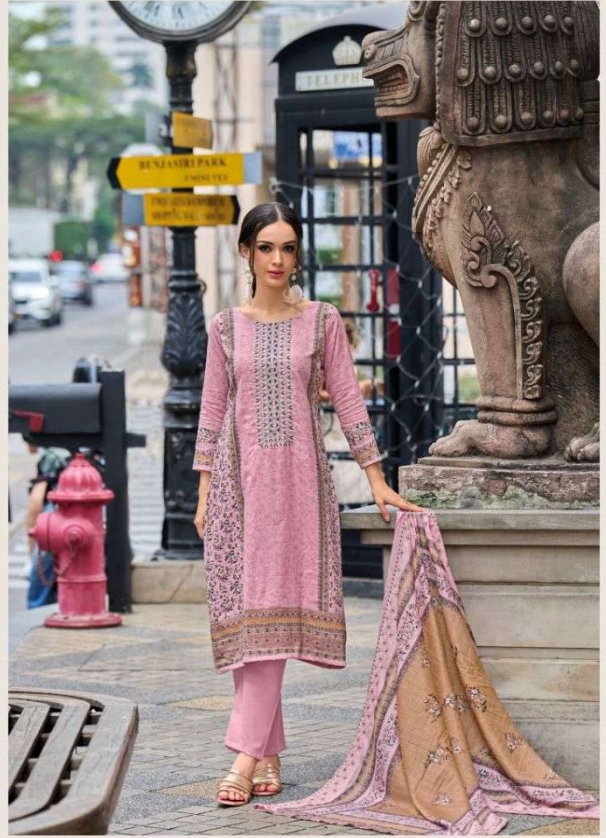

A large, stylized red letter 'S' logo with a white outline, positioned above the text.

**BIN SAEED  
LAWN COLLECTION  
VOL - 10**

Shree  
FABS

10003 ◊◊◊◊

10005 ◊◊◊◊

10006 ◇◇◇◇

**B**  
BIN SAEED  
LAWN COLLECTION  
VOL - 10

10001

10002

10003

10004

10005

10006

A large, stylized red letter 'S' logo with a white outline, positioned above the text.

**BIN SAEED  
LAWN COLLECTION  
VOL - 10**