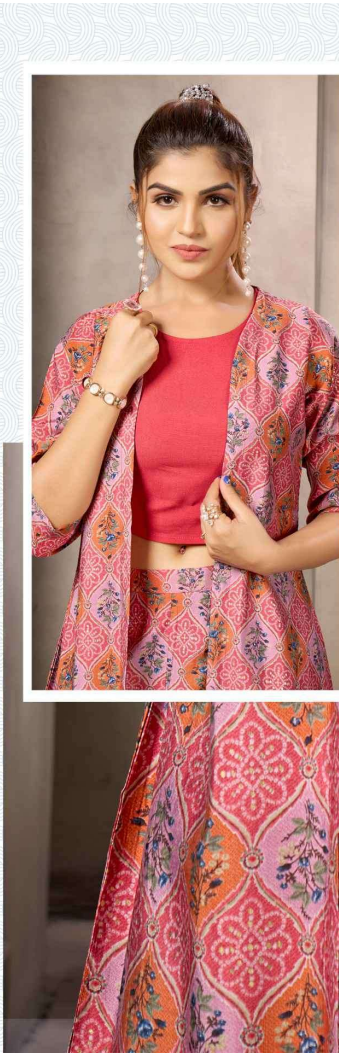

VOGUE

D.NO :- 2558

Gipson®

VOGUE

TOP :- PURE MODAL CHANDERI
FOIL PRINT

BOTTOM :- PURE MODAL CHANDERI
FOIL PRINT

TUBE :- PURE REYON DYED

D.NO.2558-B

SIZE :- S M L XL XXL

Bipson[®]

VOGUE

TOP :- PURE MODAL CHANDERI
FOIL PRINT

BOTTOM :- PURE MODAL CHANDERI
FOIL PRINT

TUBE :- PURE REYON DYED

D.NO.2558-A

SIZE :- S M L XL XXL

Gipson®

VOGUE

TOP :- PURE MODAL CHANDERI
FOIL PRINT

BOTTOM :- PURE MODAL CHANDERI
FOIL PRINT

TUBE :- PURE REYON DYED

D.NO.2558-D

SIZE :- S M L XL XXL

Bipson[®]

VOGUE

TOP :- PURE MODAL CHANDERI
FOIL PRINT

BOTTOM :- PURE MODAL CHANDERI
FOIL PRINT

TUBE :- PURE REYON DYED

D.NO.2558-C

SIZE :- S M L XL XXL

Gipson[®]

VOGUE