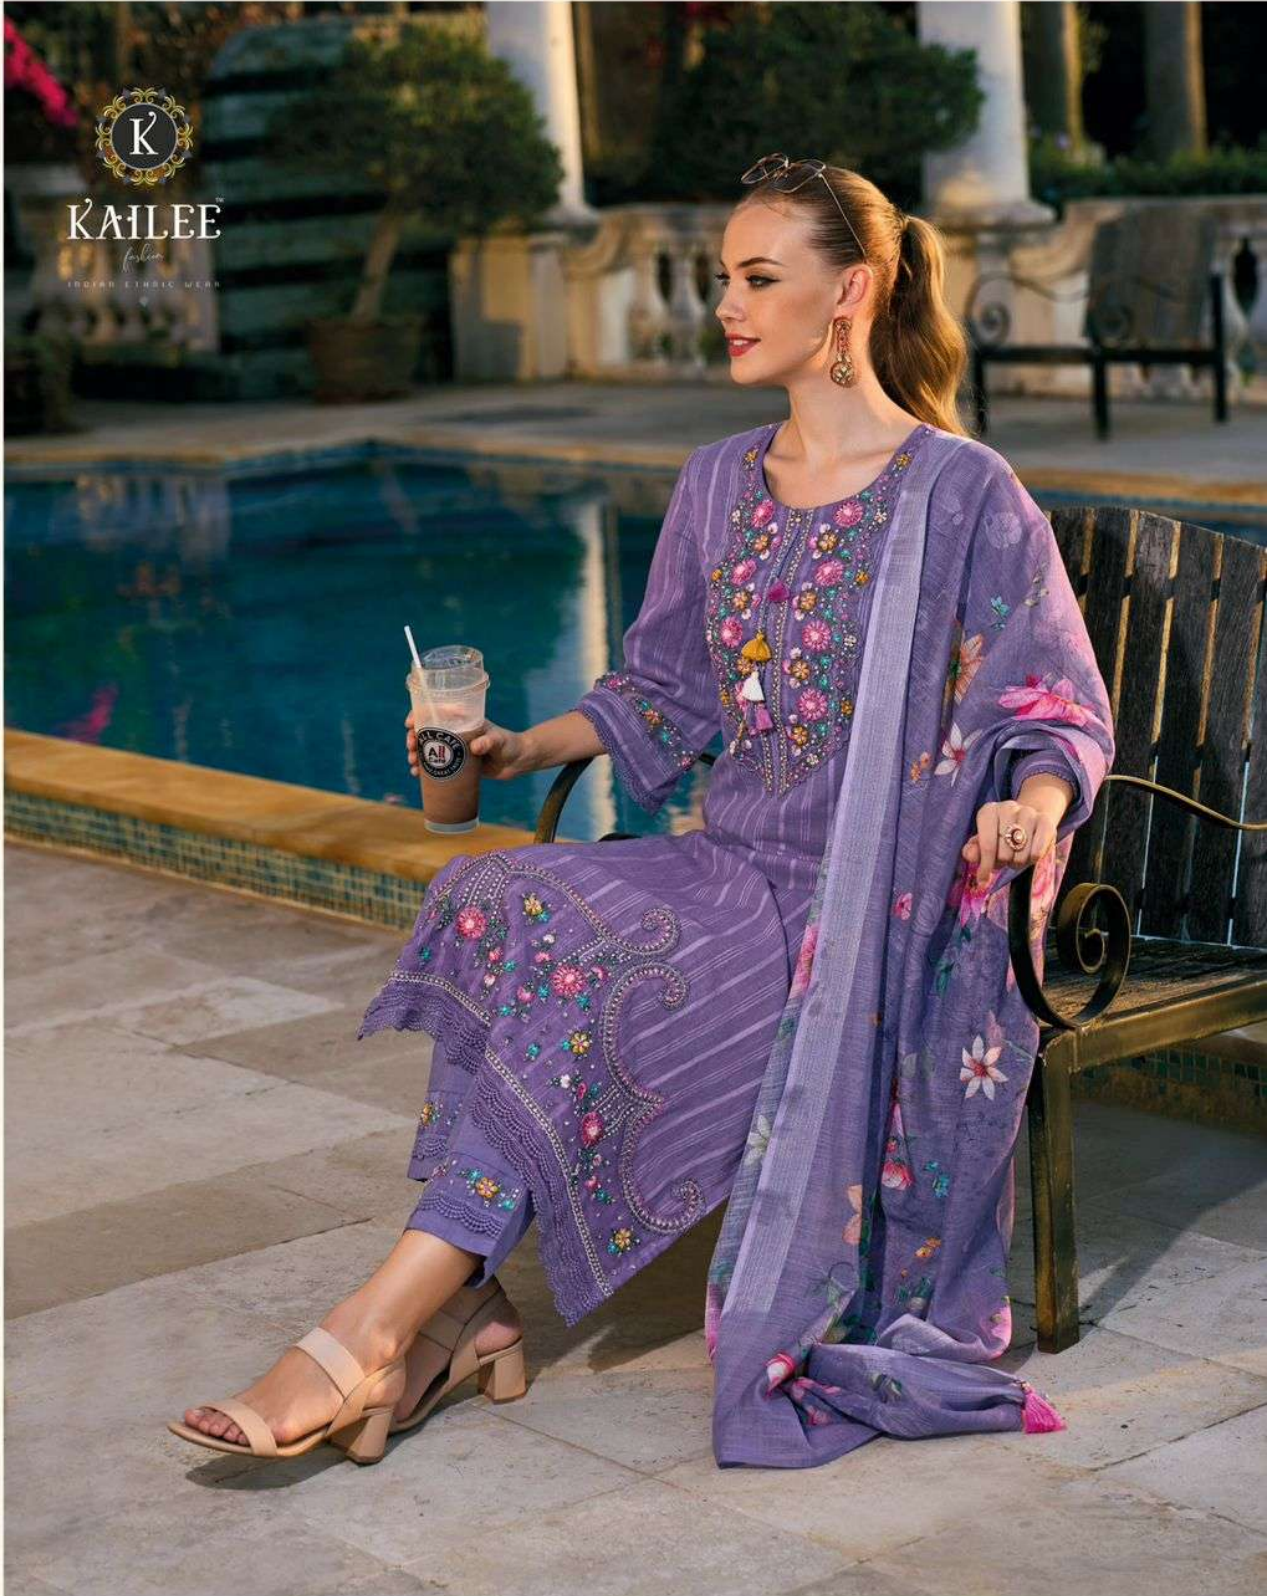

# begum

VOL-5

KAILEE™

fashion

MODERN ETHNIC WEAR

42501 ●

42502

42508

42505

Trend  
**COLOR** Cocktail glamour gate on ethnic edge

KAILEE

fashion

FOR ETHNIC WEAR