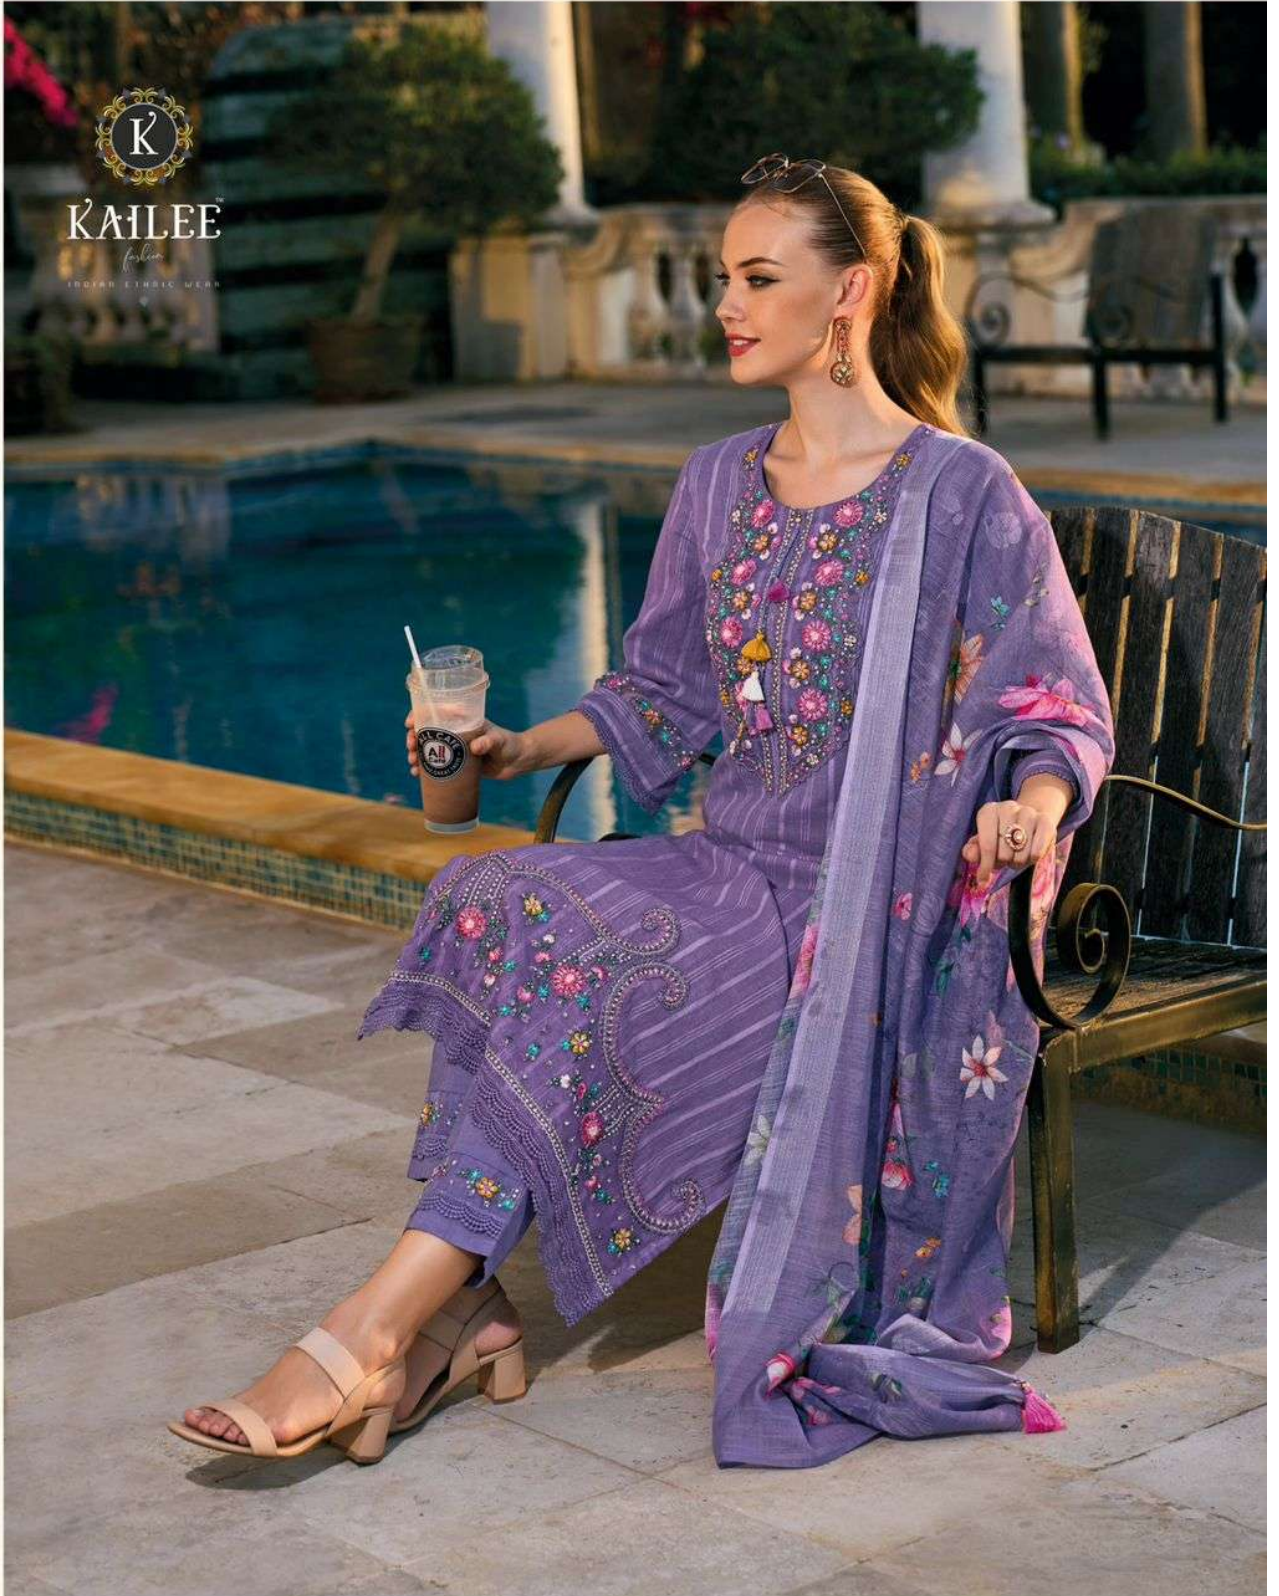

KAILEE

fashion

FOR ETHNIC WEAR

begum

VOL-5

KAILEE™

fashion

MODERN ETHNIC WEAR

42501 ●

42502

42508

KAILEE
fashion
INDIAN ETHNIC WEAR

KAILEE

fashion

INDIAN ETHNIC WEAR

42503

KAILEE
fashion
INDIAN ETHNIC WEAR

42504

KAILEE™

INDIAN CLOTHING

42505

Trend
COLOR Cocktail glamour gate on ethnic edge

KAILEE™

fashion

FOR ETHNIC WEAR

begum

VOL-5

42501

42502

42503

42504

42505