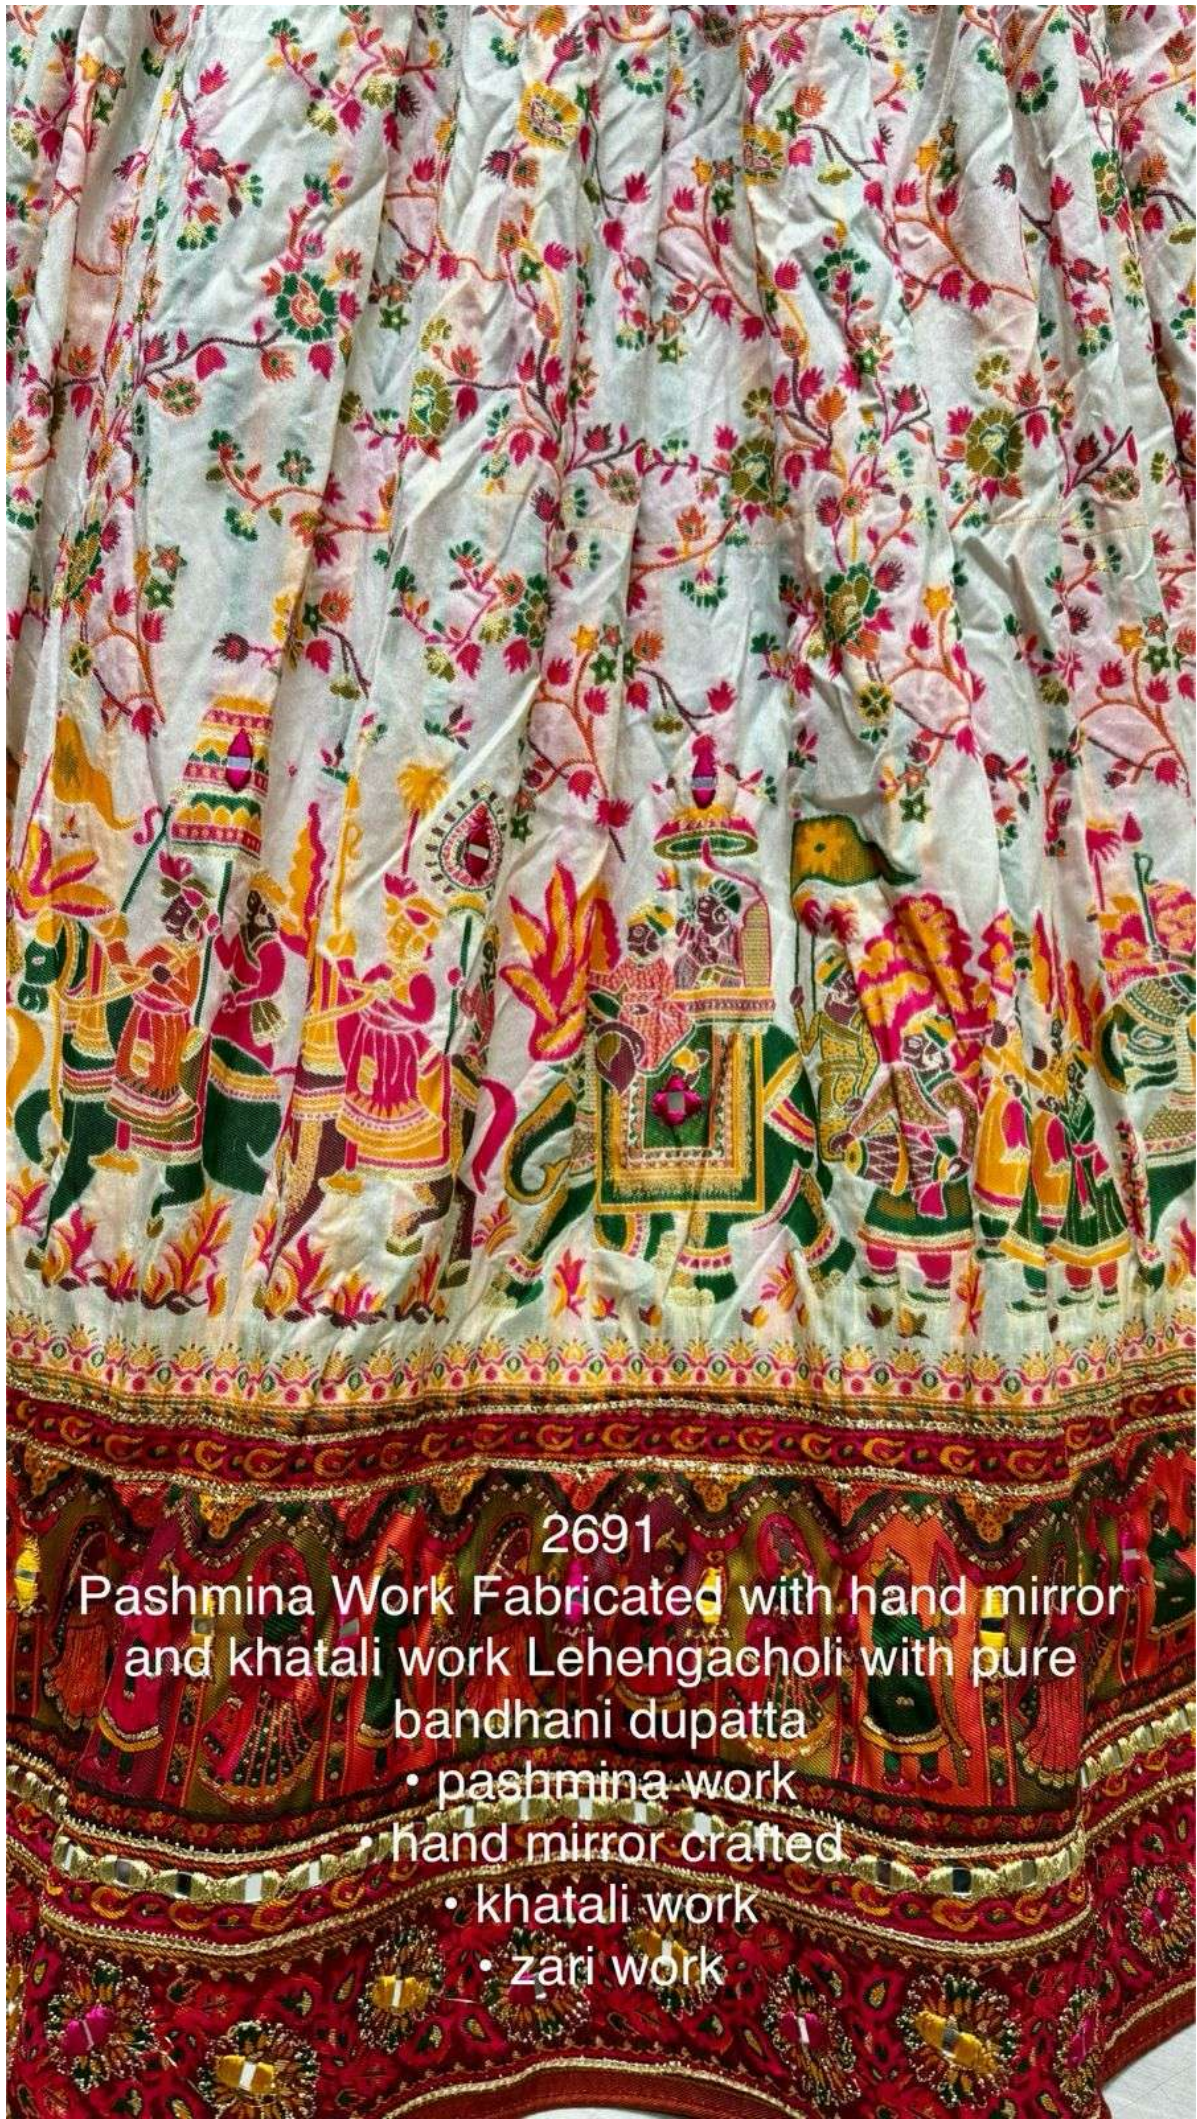

2691

2691

2691

Pashmina Work Fabricated with hand mirror and khatali work Lehengacholi with pure bandhani dupatta

- pashmina work
- hand mirror crafted
- khatali work
- zari work

2691
Blouse

2691

Pashmina Work

Fabricated with hand mirror and khatali work

Lehengacholi with pure bandhani dupatta

- pashmina work
- hand mirror crafted
- khatali work
- zari work

2691