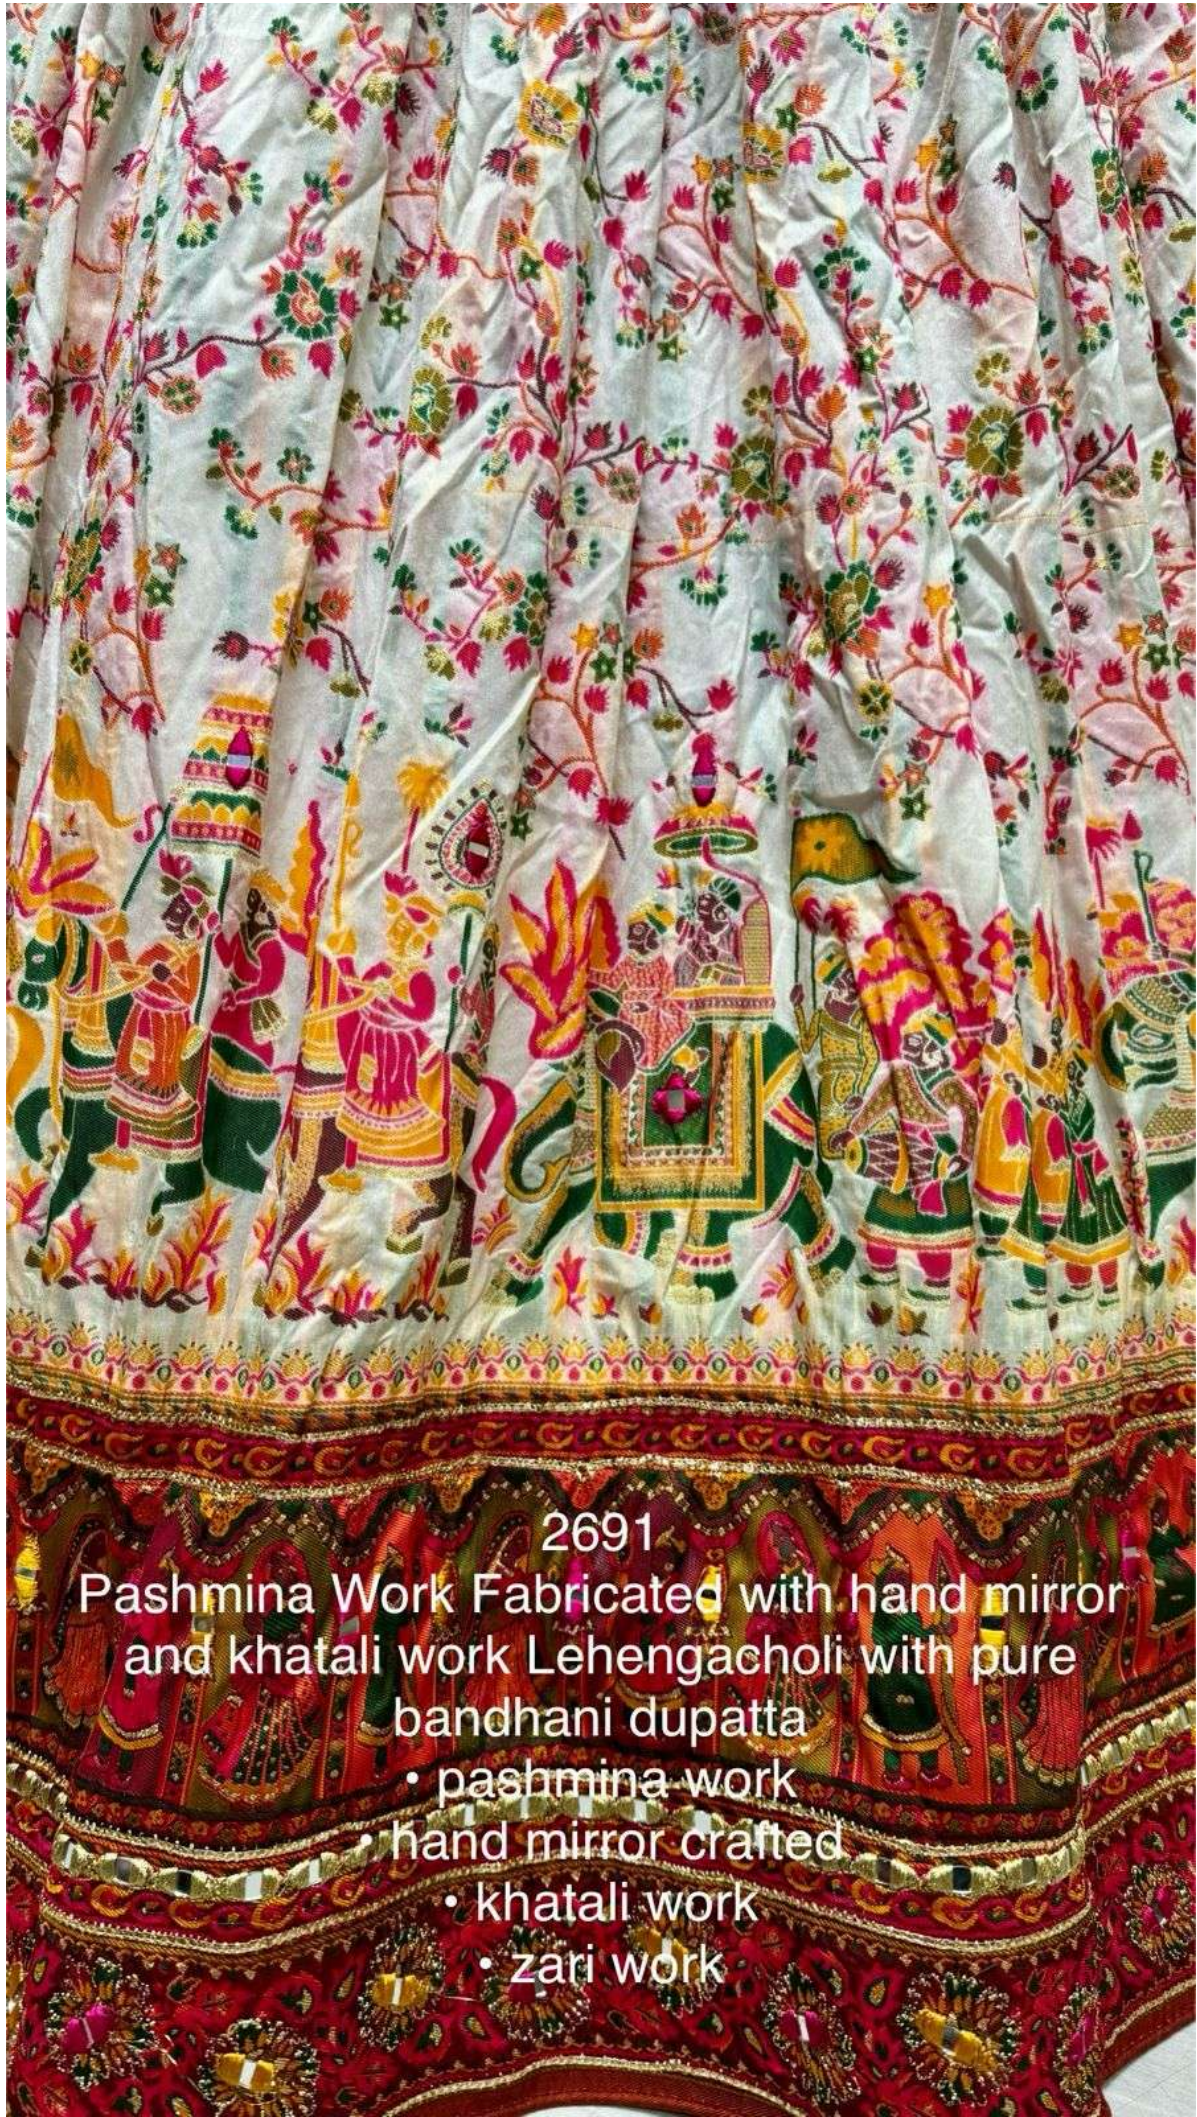

2691

2691

2691

Pashmina Work Fabricated with hand mirror
and khatali work Lehengacholi with pure
bandhani dupatta

- pashmina work
- hand mirror crafted
- khatali work
- zari work

2691
Blouse

2691

Pashmina Work

Fabricated with hand mirror and khatali work

Lehengacholi with pure bandhani dupatta

- pashmina work
- hand mirror crafted
- khatali work
- zari work

2691