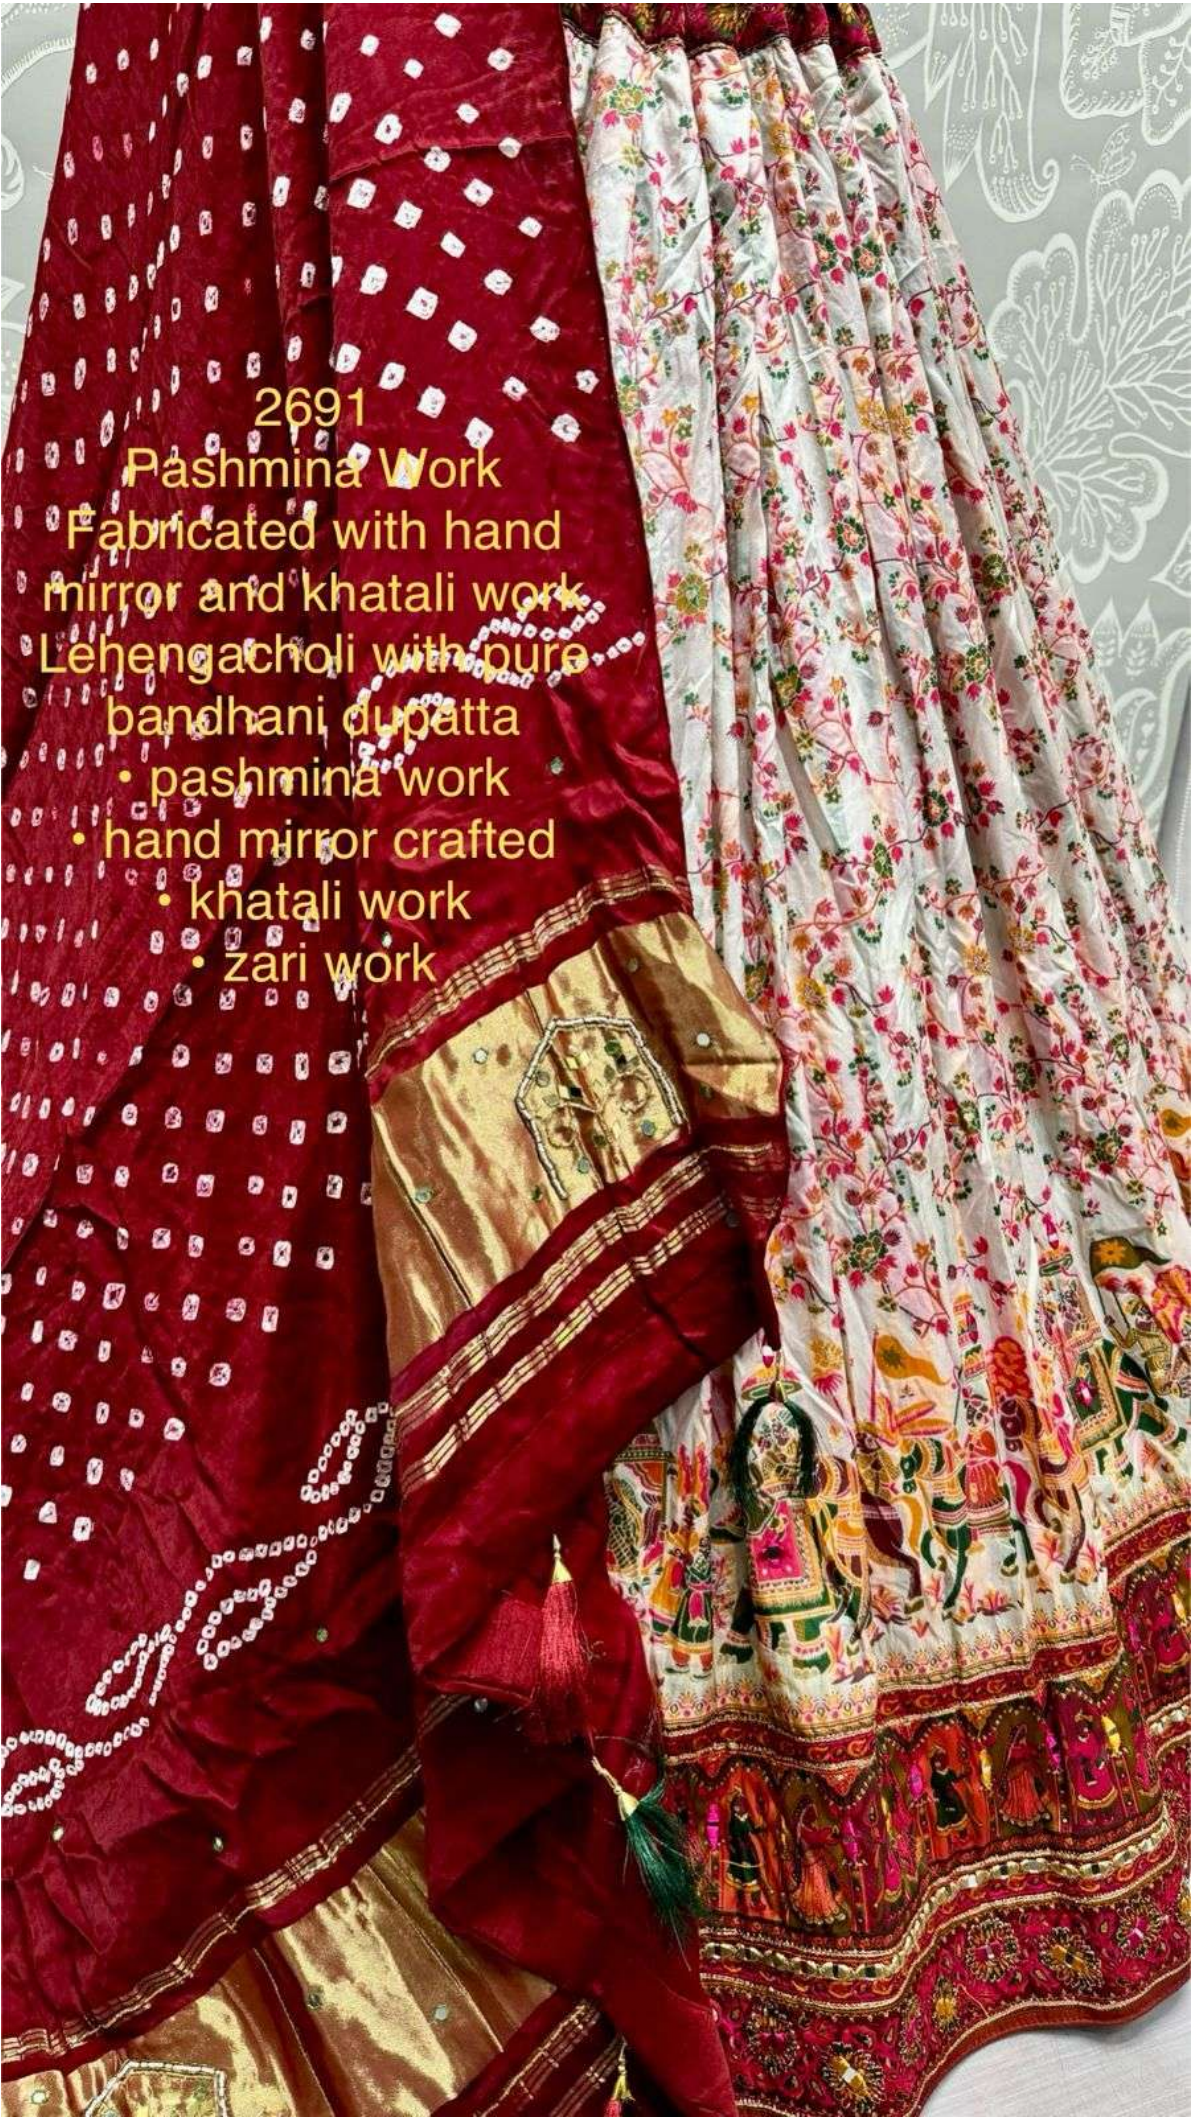

2691

2691

2691

Pashmina Work Fabricated with hand mirror and khatali work Lehengacholi with pure bandhani dupatta

- pashmina work
- hand mirror crafted
- khatali work
- zari work

2691
Blouse

2691

Pashmina Work

Fabricated with hand mirror and khatali work

Lehengacholi with pure bandhani dupatta

- pashmina work
- hand mirror crafted
- khatali work
- zari work

2691