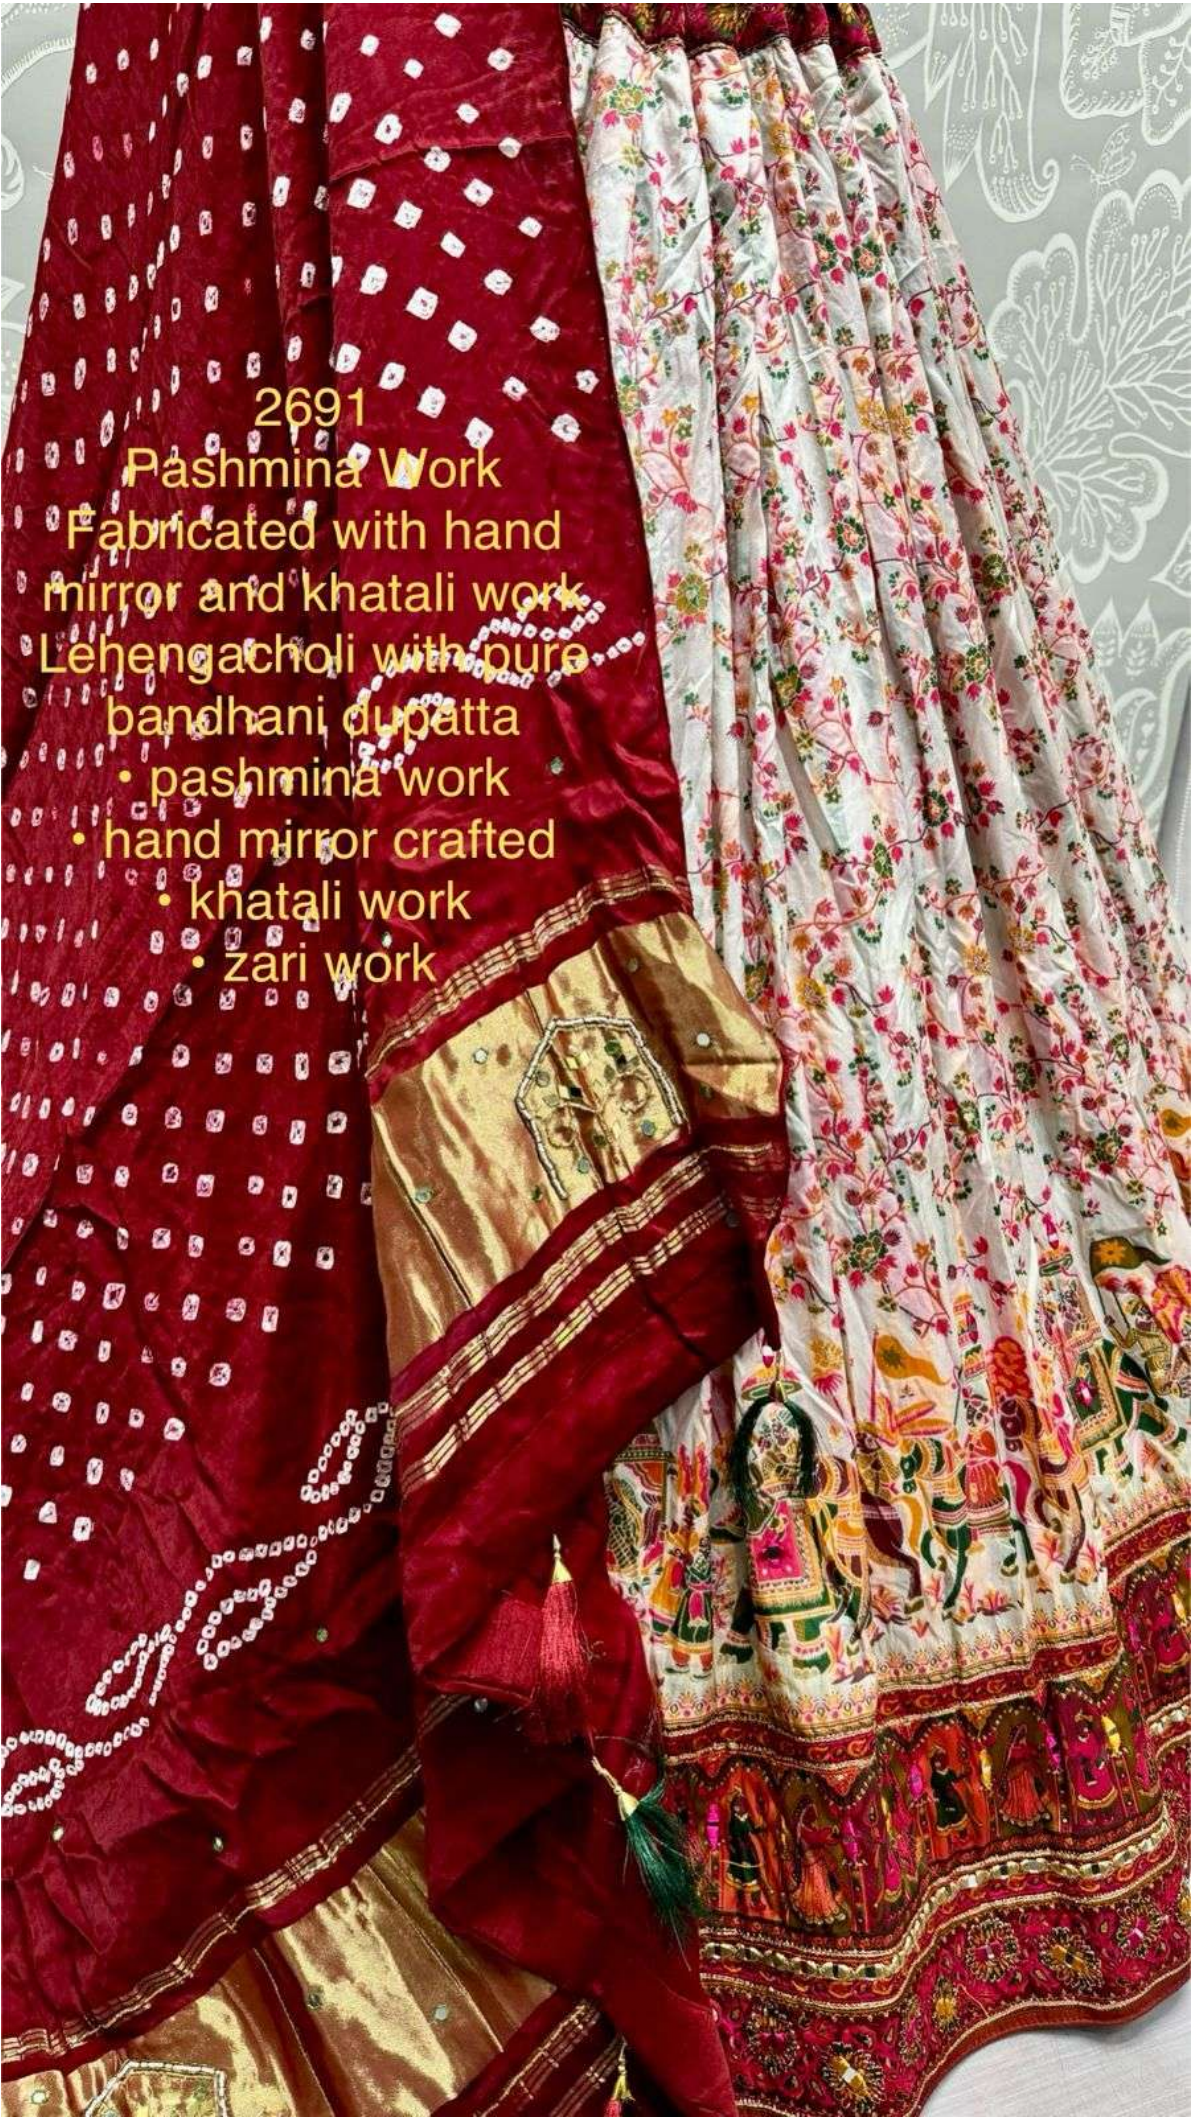

2691

2691

2691

Pashmina Work Fabricated with hand mirror
and khatali work Lehengacholi with pure
bandhani dupatta

- pashmina work
- hand mirror crafted
- khatali work
- zari work

2691
Blouse

2691

Pashmina Work

Fabricated with hand mirror and khatali work

Lehengacholi with pure bandhani dupatta

- pashmina work
- hand mirror crafted
- khatali work
- zari work

2691