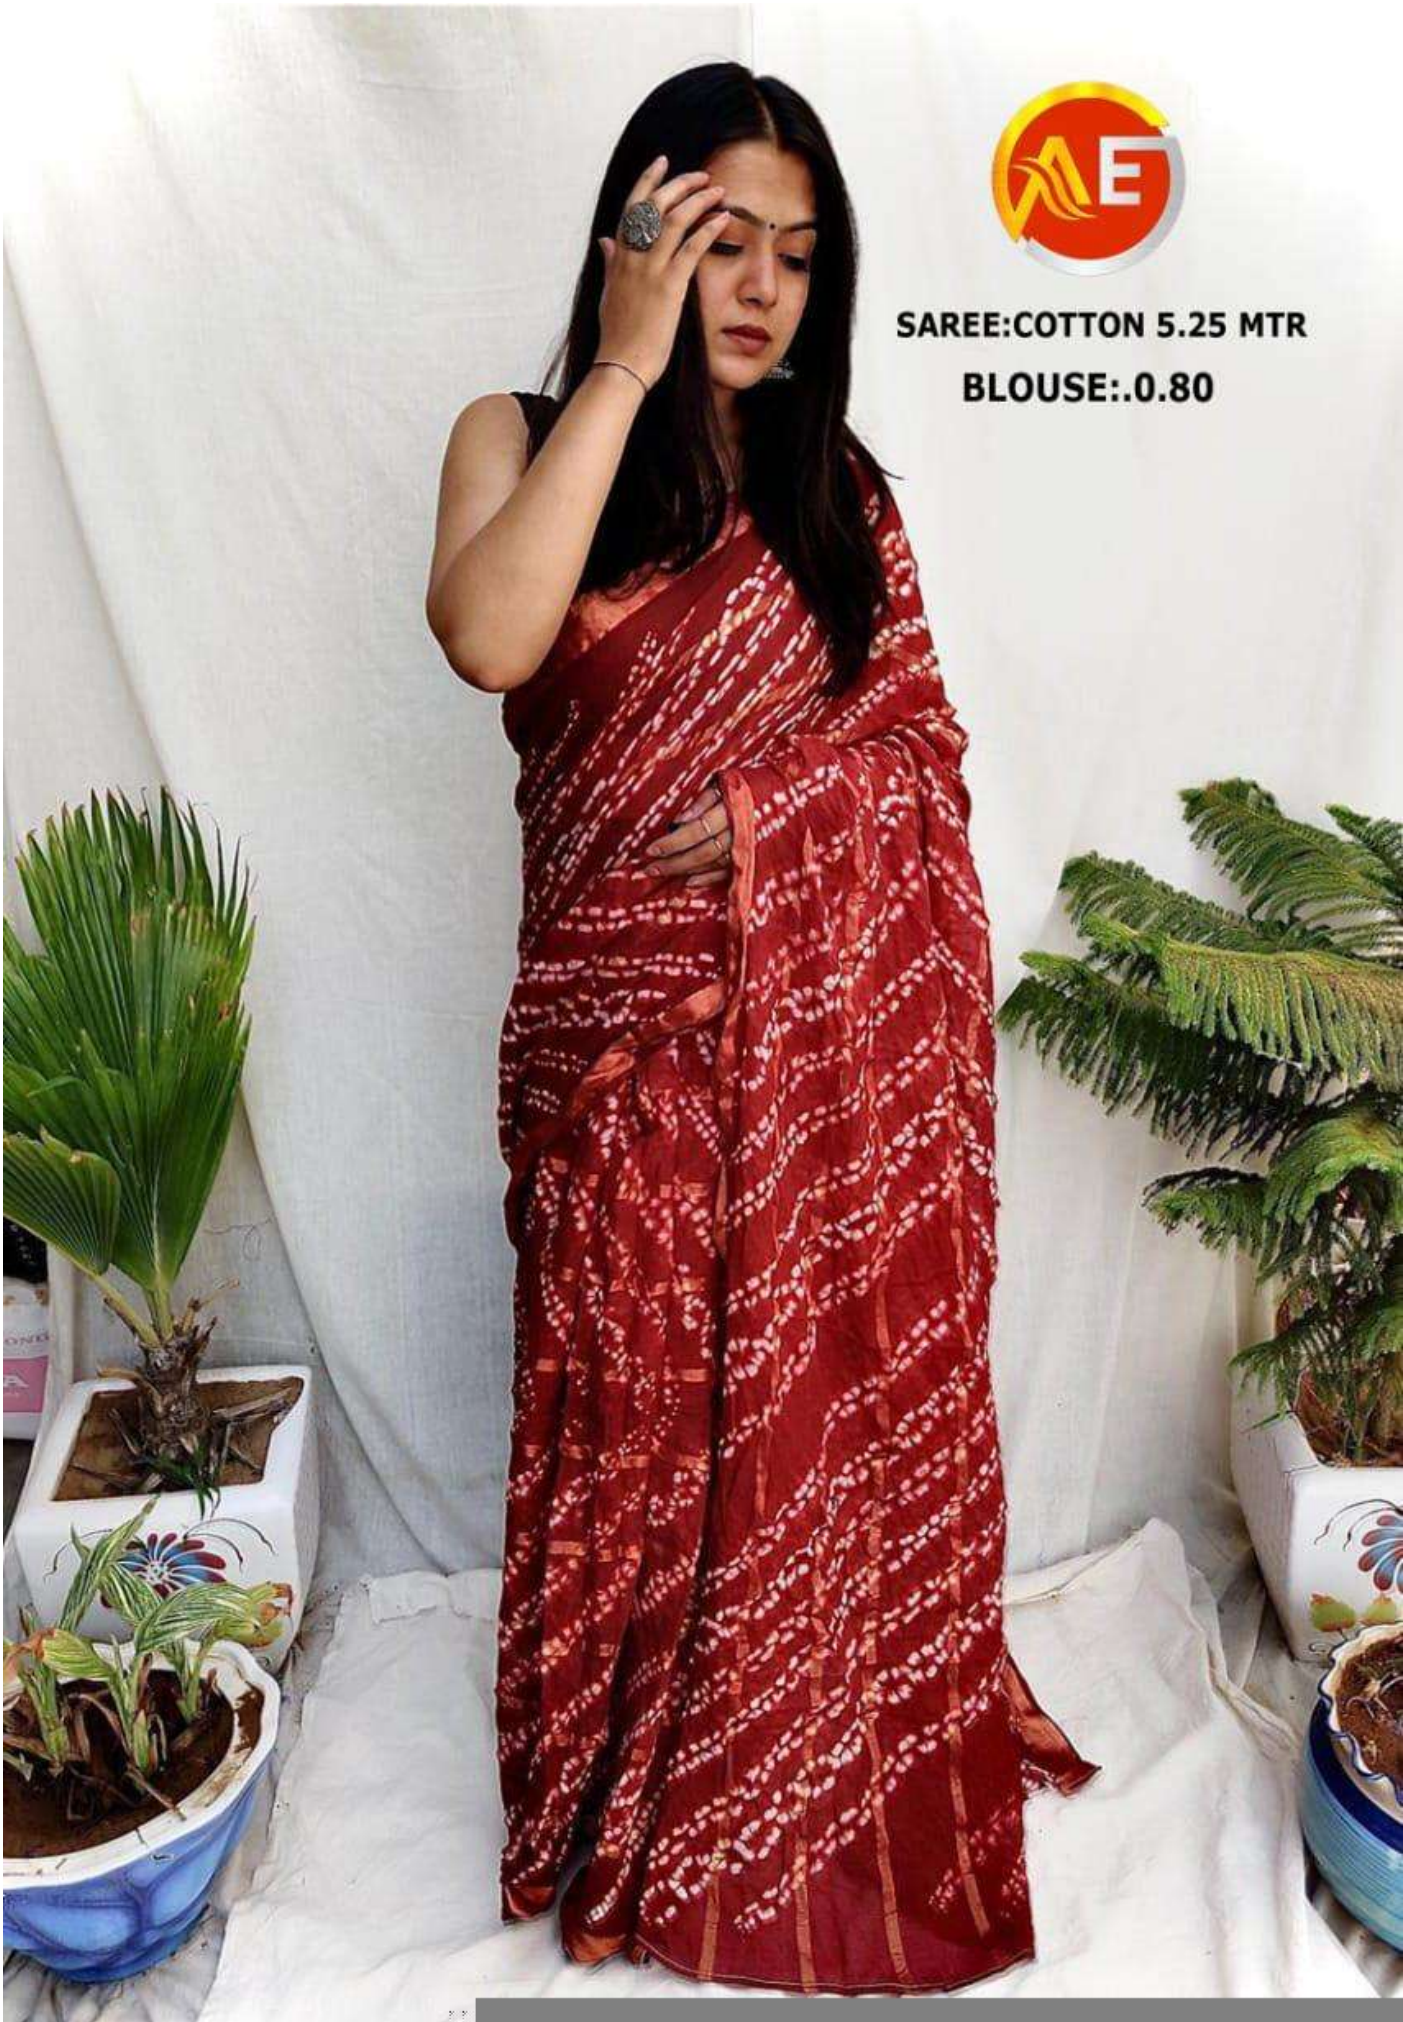

SAREE:COTTON 5.25 MTR

BLOUSE:.0.80