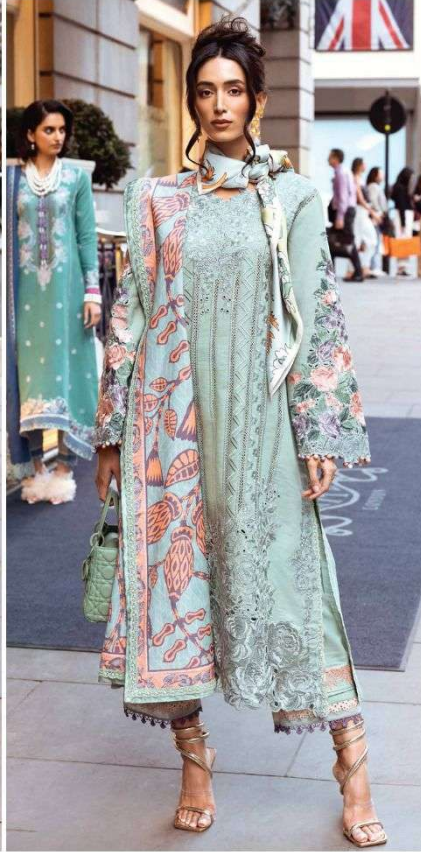

Chikankari

NX VOL-13

Chikankari

NX VOL-13

TOP:- COTTON WITH HEAVY EMBROIDERY
CHIKANKARI WORK
BOTTOM/INNER:- COTTON
DUPATTA:- COTTON WITH DIGITAL PRINT

13001

13003

13004