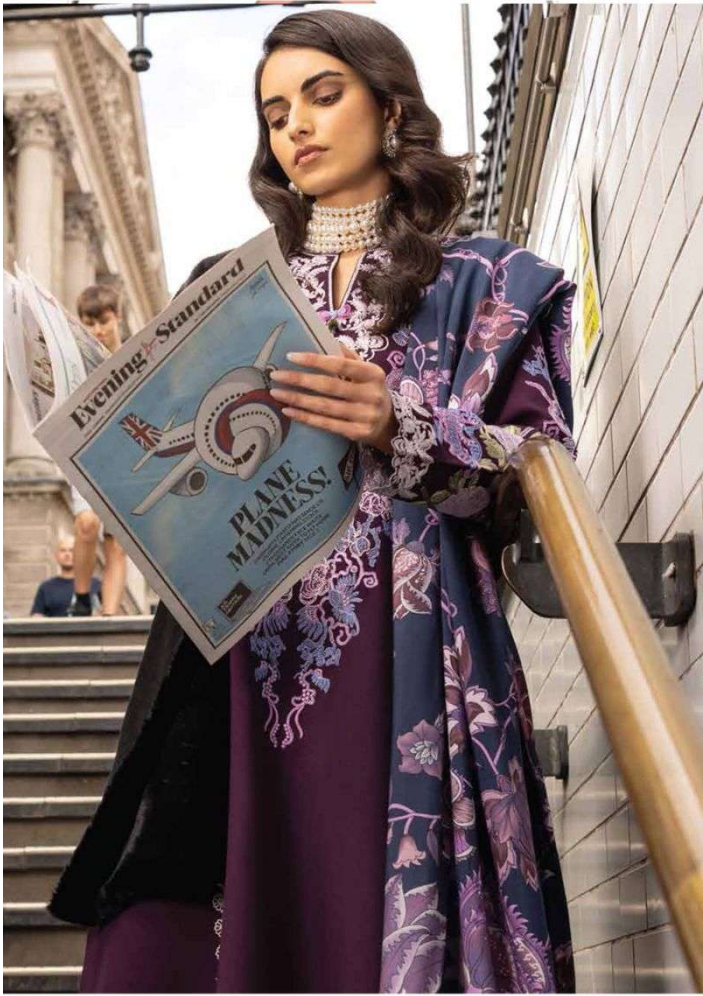

Chikankari

NX VOL-13

Chikankari

NX VOL-13

TOP:- COTTON WITH HEAVY EMBROIDERY
CHIKANKARI WORK
BOTTOM/INNER:- COTTON
DUPATTA:- COTTON WITH DIGITAL PRINT

13001

13003

13004