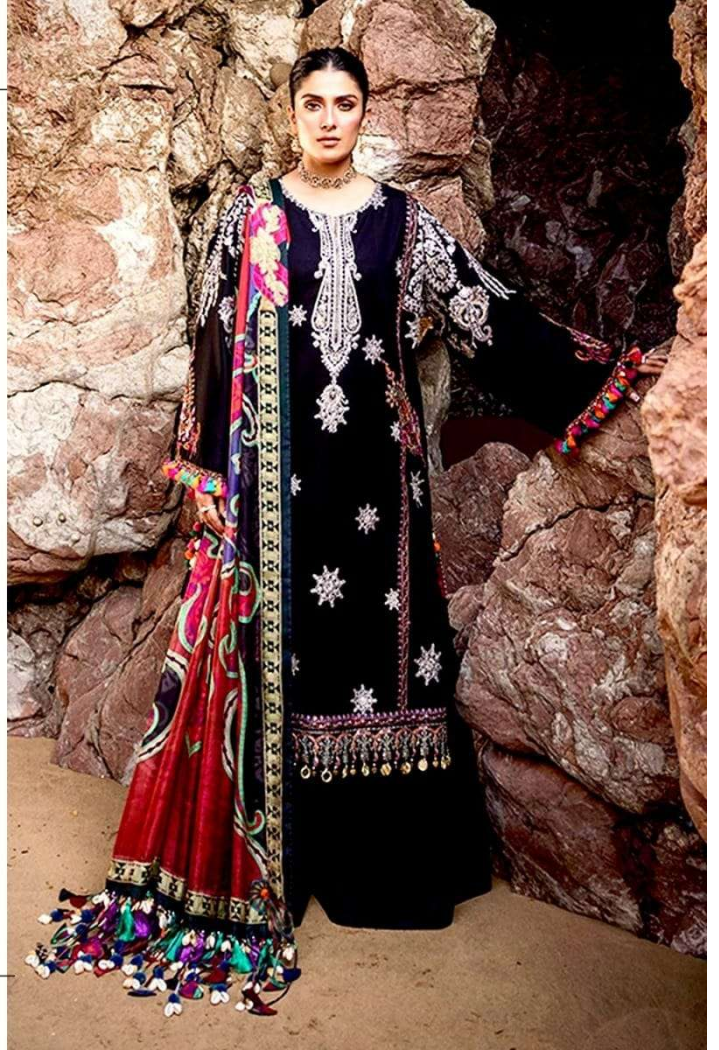

TOP- PURE HEAVY QUALITY RAYON WITH HEAVY EMBROIDERY AND SEQUENCE WORK  
BOTTOM- HEAVY QUALITY RAYON COTTON  
DUPATTA- PURE HEAVY CHINON DIGITAL PRINT

7773  
D.No:-438

TOP- PURE HEAVY QUALITY RAYON WITH HEAVY EMBROIDERY AND SEQUENCE WORK  
BOTTOM- HEAVY QUALITY RAYON COTTON  
DUPATTA- PURE HEAVY CHINON DIGITAL PRINT