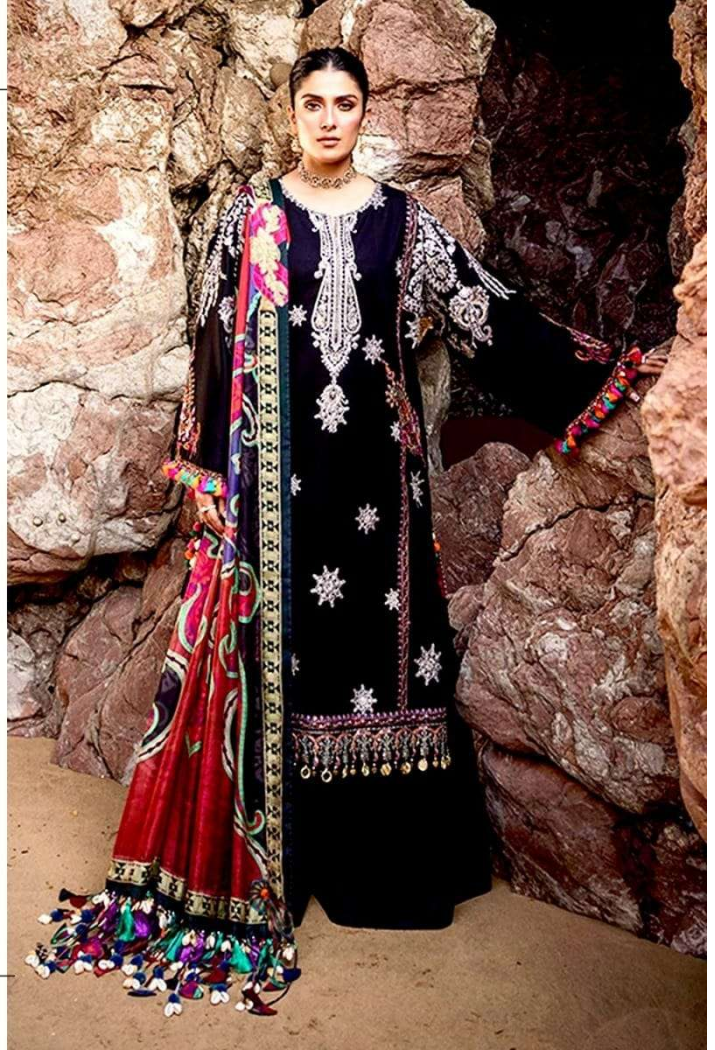

TOP- PURE HEAVY QUALITY RAYON WITH HEAVY EMBROIDERY AND SEQUENCE WORK  
BOTTOM- HEAVY QUALITY RAYON COTTON  
DUPATTA- PURE HEAVY CHINON DIGITAL PRINT

7773  
D.No:-438

TOP- PURE HEAVY QUALITY RAYON WITH HEAVY EMBROIDERY AND SEQUENCE WORK  
BOTTOM- HEAVY QUALITY RAYON COTTON  
DUPATTA- PURE HEAVY CHINON DIGITAL PRINT