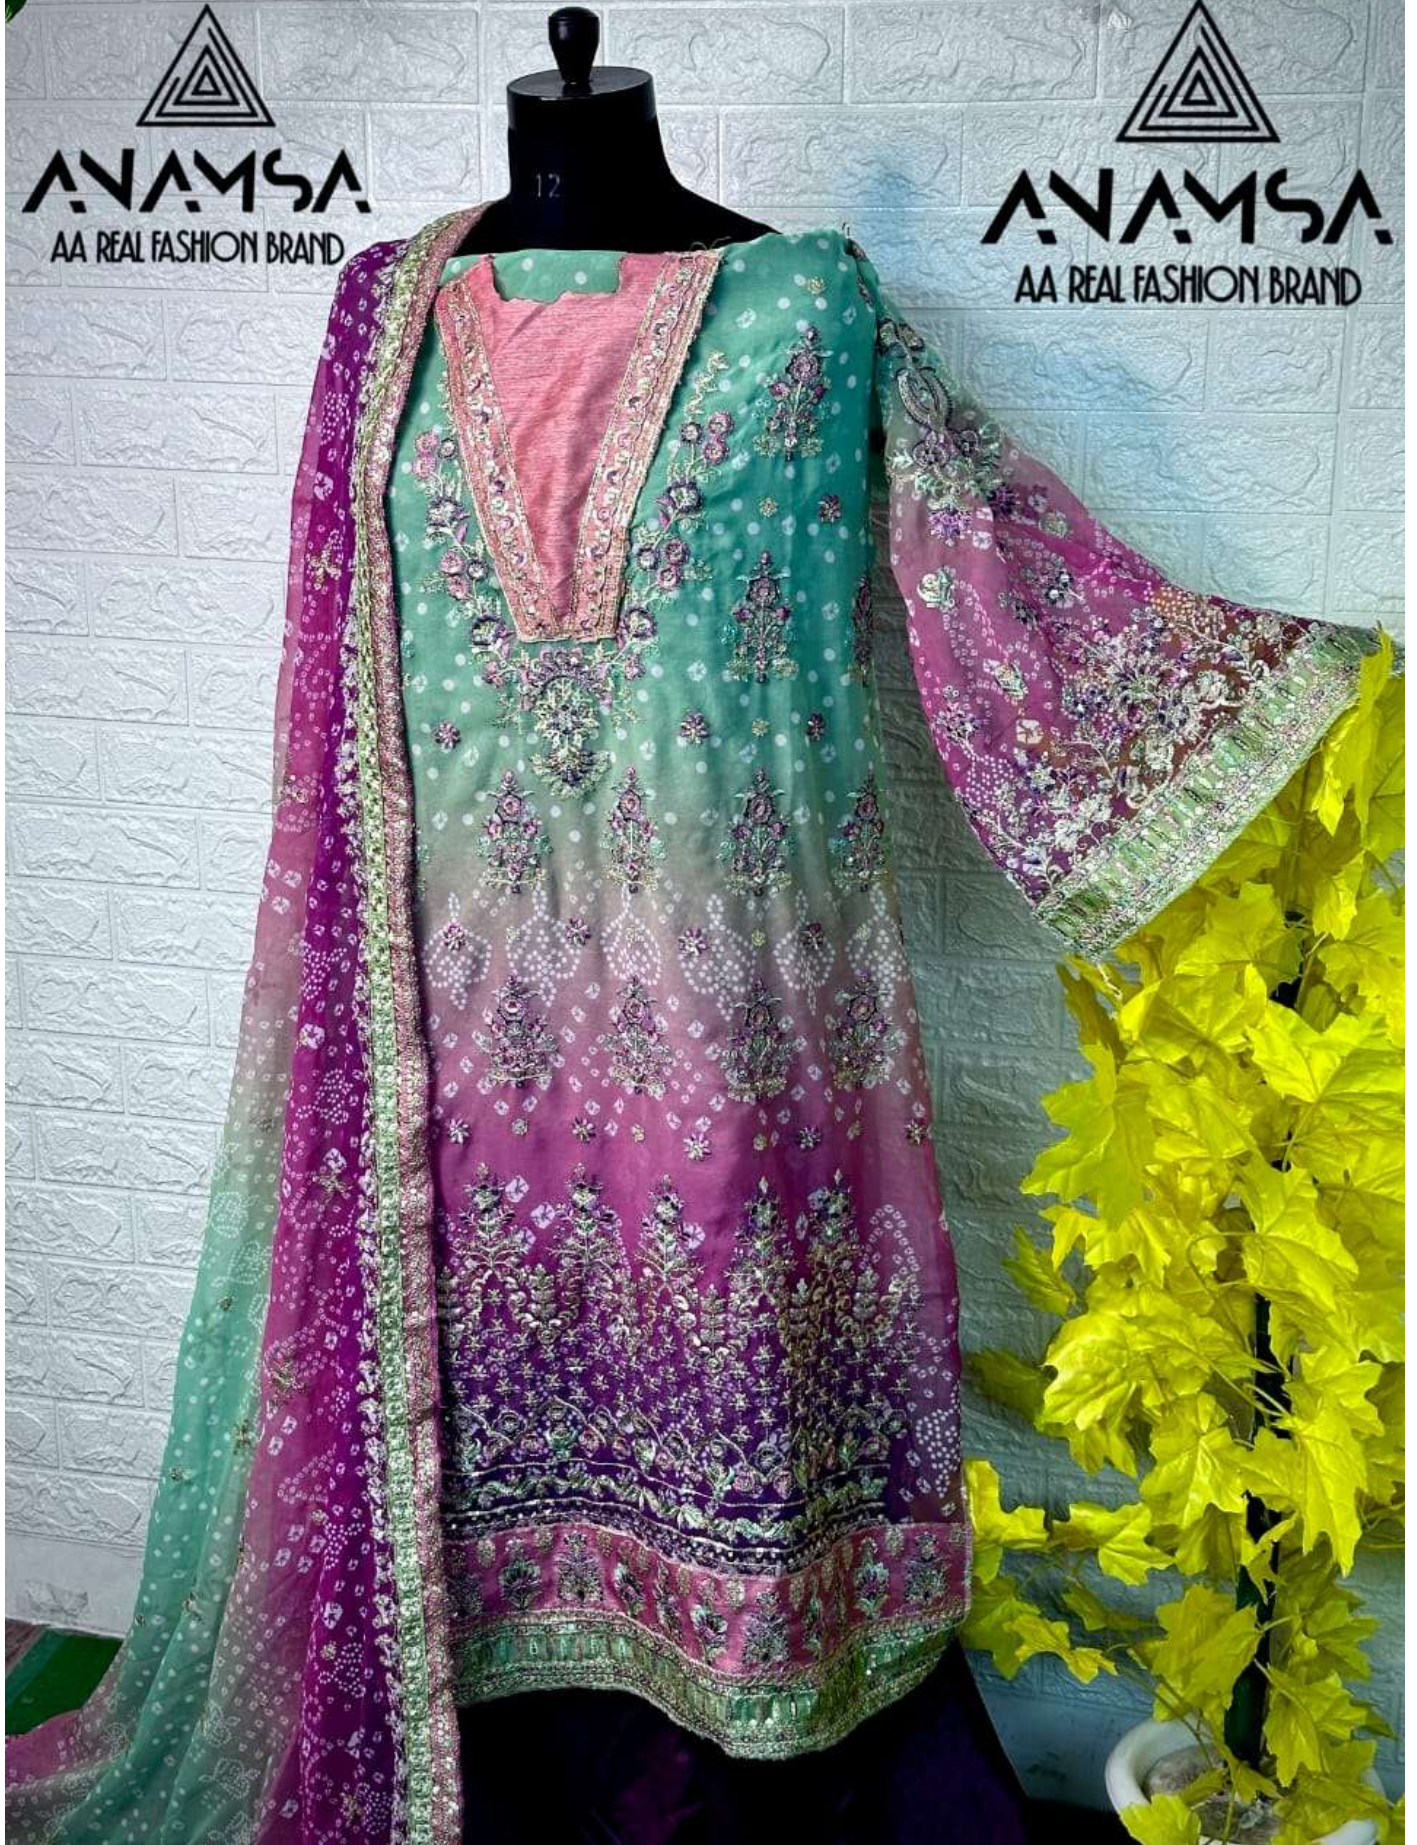

SEMI STICH COLLECTION

TOP- PURE FOX GEORGETTE DIGITAL PRINT WITH HEAVY EMBROIDERY AND SEQUENCE WORK  
BOTTOMINNER- DULL SHANTOON  
DUPATTA- PURE GEORGETTE FANCY DUPATTA WITH DIGITAL PRINT AND HEAVY EMBROIDERY

7773  
D.No:-442

**ANAMSA**  
AA REAL FASHION BRAND

**ANAMSA**  
AA REAL FASHION BRAND

SEMI STICH COLLECTION

TOP- PURE FOX GEORGETTE DIGITAL PRINT WITH HEAVY EMBROIDERY AND SEQUENCE WORK  
BOTTOMINNER- DULL SHANTOON  
DUPATTA- PURE GEORGETTE FANCY DUPATTA WITH DIGITAL PRINT AND HEAVY EMBROIDERY