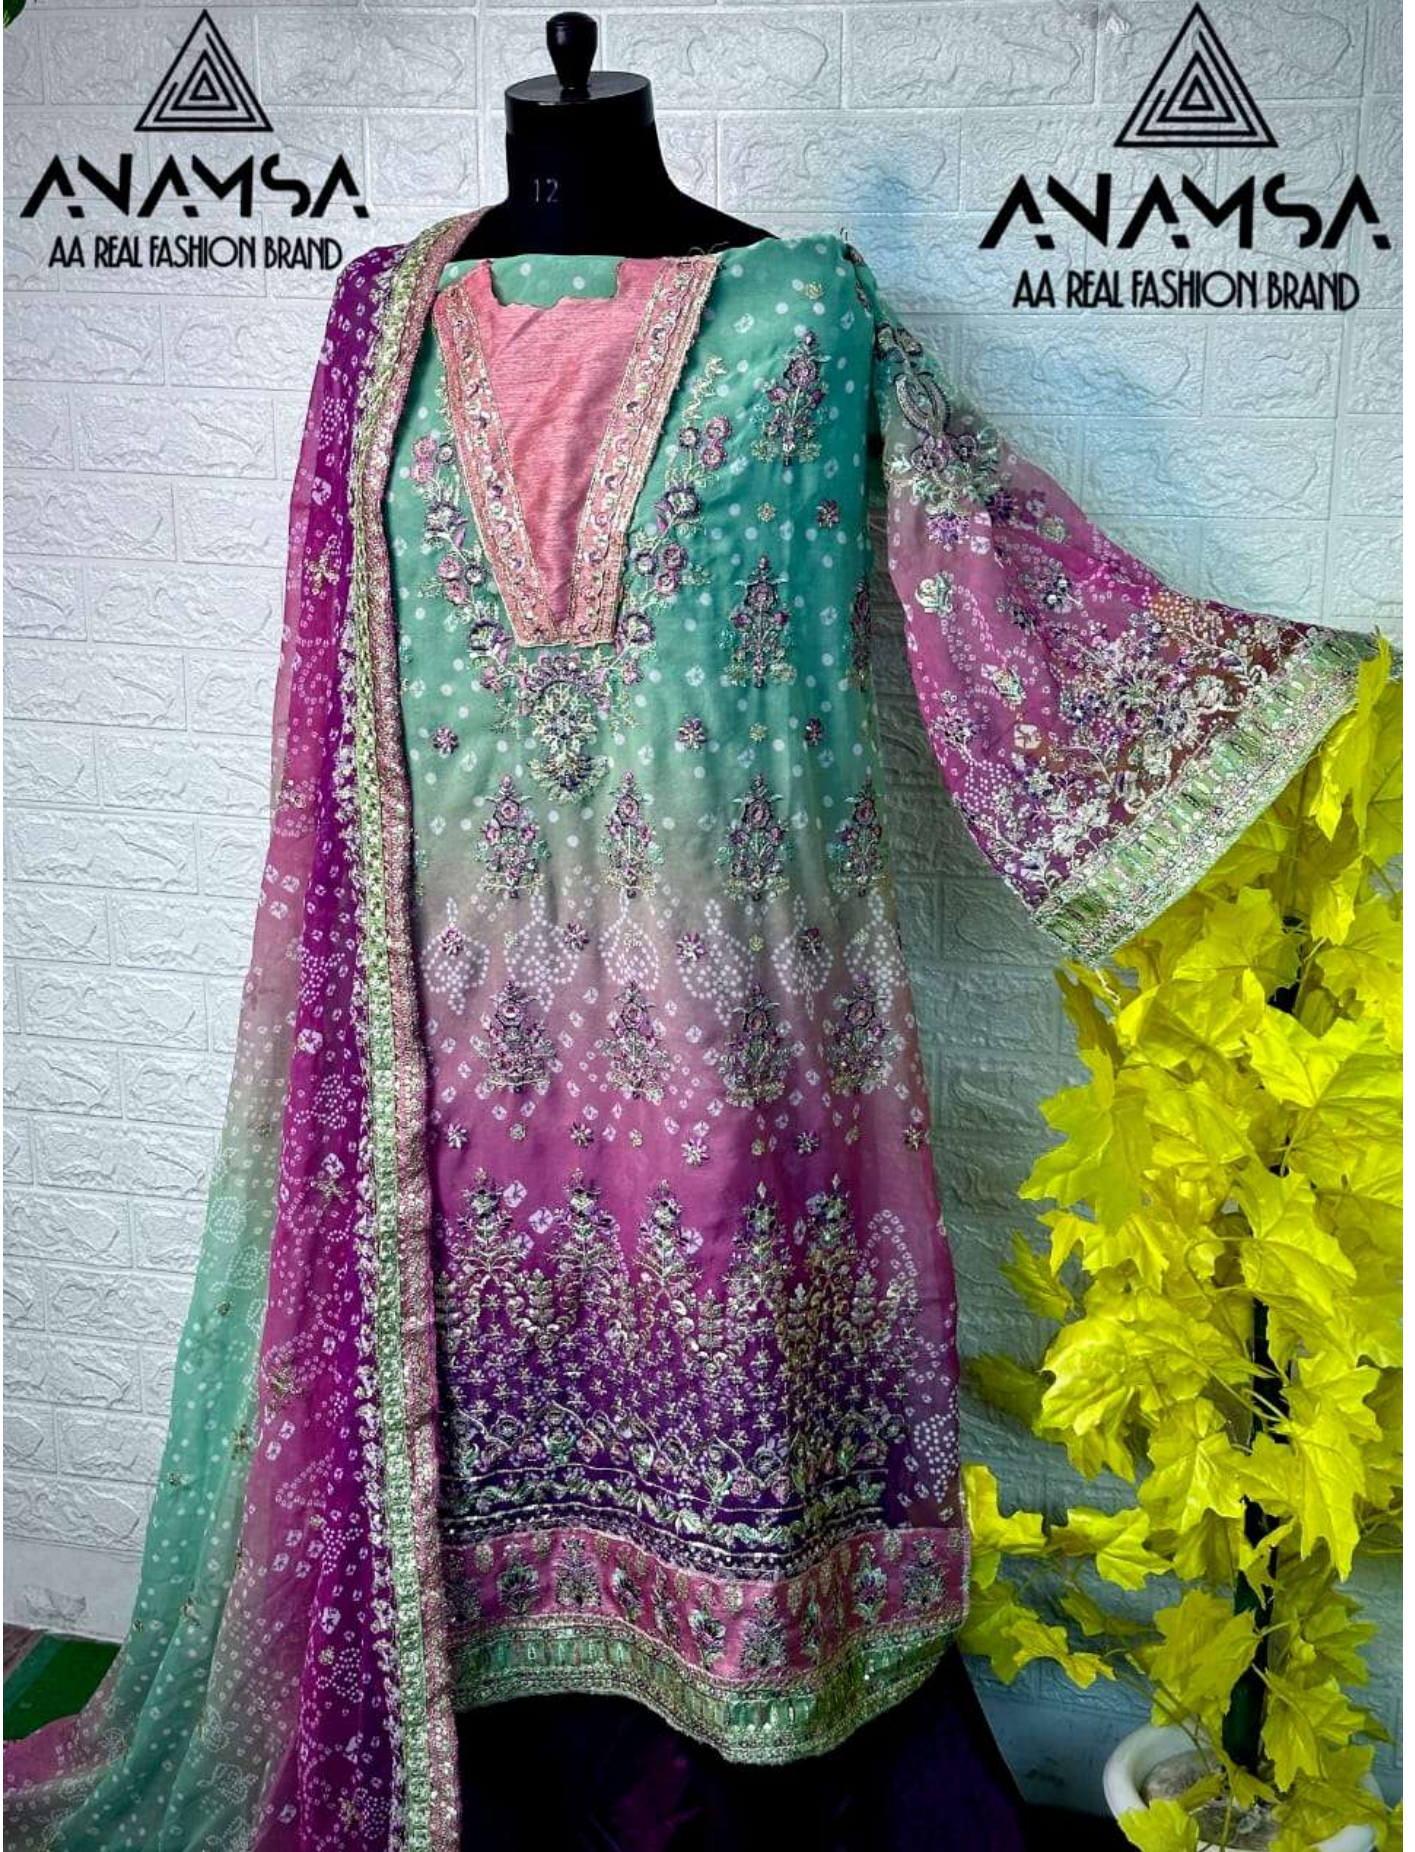

SEMI STICH COLLECTION

TOP- PURE FOX GEORGETTE DIGITAL PRINT WITH HEAVY EMBROIDERY AND SEQUENCE WORK
BOTTOMINNER- DULL SHANTOON
DUPATTA- PURE GEORGETTE FANCY DUPATTA WITH DIGITAL PRINT AND HEAVY EMBROIDERY

7773
D.No:-442

ANAMSA
AA REAL FASHION BRAND

ANAMSA
AA REAL FASHION BRAND

SEMI STICH COLLECTION

TOP- PURE FOX GEORGETTE DIGITAL PRINT WITH HEAVY EMBROIDERY AND SEQUENCE WORK
BOTTOMINNER- DULL SHANTOON
DUPATTA- PURE GEORGETTE FANCY DUPATTA WITH DIGITAL PRINT AND HEAVY EMBROIDERY