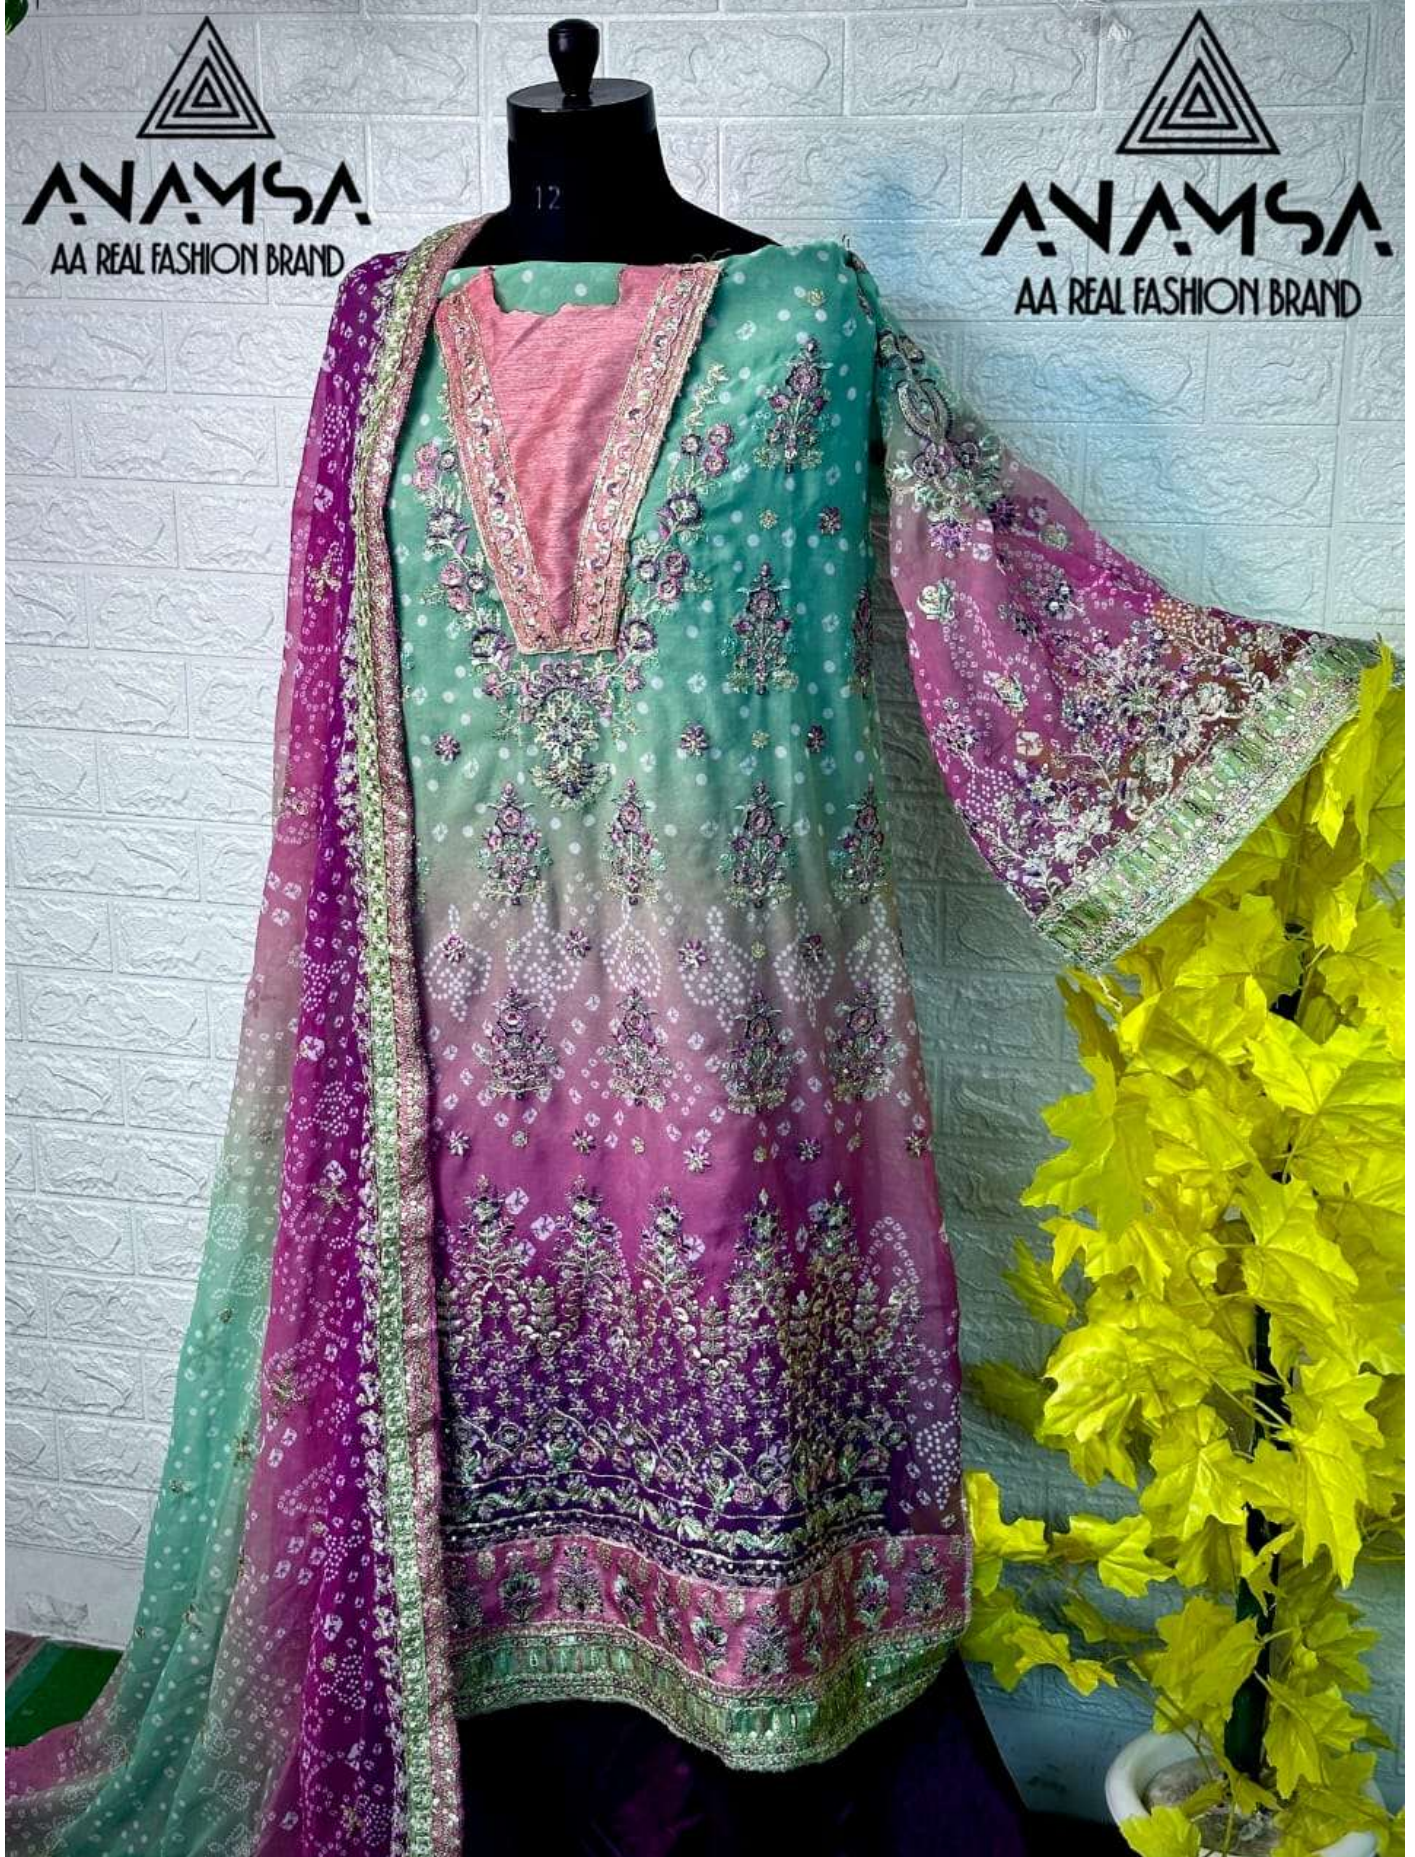

SEMI STICH COLLECTION

TOP- PURE FOX GEORGETTE DIGITAL PRINT WITH HEAVY EMBROIDERY AND SEQUENCE WORK  
BOTTOMINNER- DULL SHANTOON  
DUPATTA- PURE GEORGETTE FANCY DUPATTA WITH DIGITAL PRINT AND HEAVY EMBROIDERY

7773  
D.No:-442

**ANAMSA**  
AA REAL FASHION BRAND

**ANAMSA**  
AA REAL FASHION BRAND

SEMI STICH COLLECTION

TOP- PURE FOX GEORGETTE DIGITAL PRINT WITH HEAVY EMBROIDERY AND SEQUENCE WORK  
BOTTOMINNER- DULL SHANTOON  
DUPATTA- PURE GEORGETTE FANCY DUPATTA WITH DIGITAL PRINT AND HEAVY EMBROIDERY