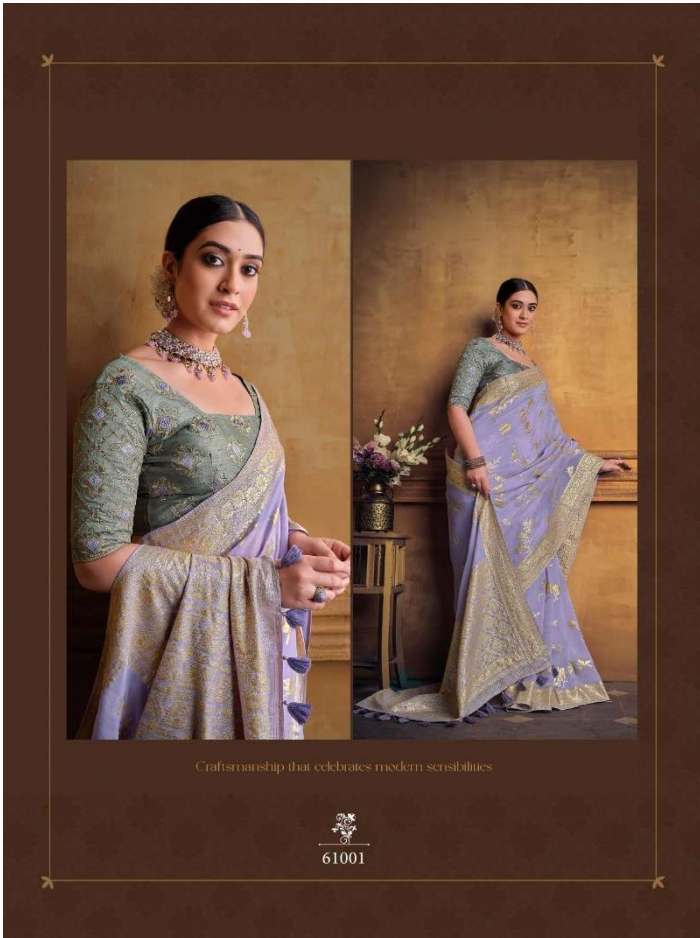

jr  
JOH RIVAAJ

JAYDEN  
VOL-610

jr  
JOH RIVAAJ

JAYDEN  
VOL-610

Craftsmanship that celebrates modern sensibilities

61001

JOH RIVAAJ

JOH RIVAAJ

The Rhythm  
Romance

Date to be announced

A collage of five smaller images of the woman, each showcasing different jewelry pieces and poses. The images are arranged in a grid-like fashion on a dark brown background. The top row features a full-length view, a close-up of her face, and a three-quarter view. The middle row shows a profile view and a close-up of her face. The bottom row features a close-up of her face from a different angle.