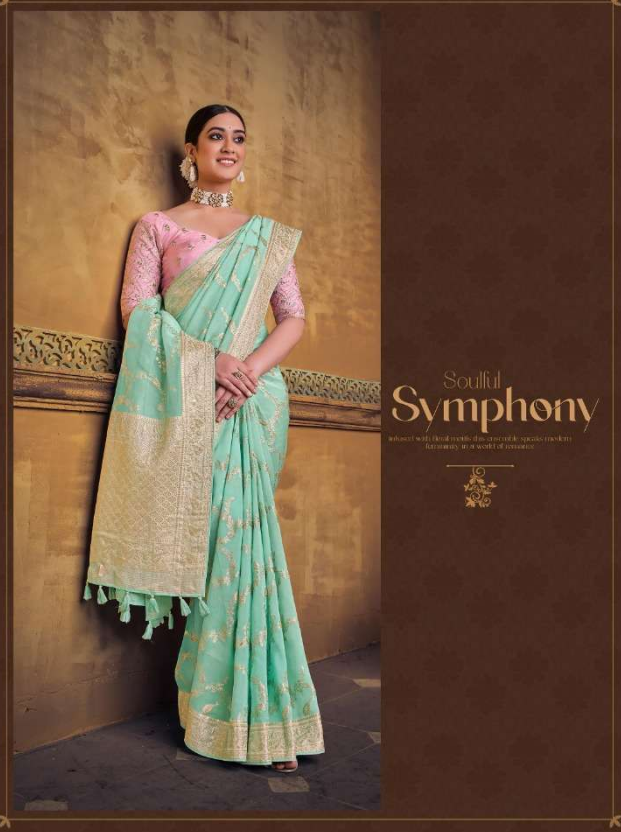

JOH RIVAAJ

Souful
Symphony