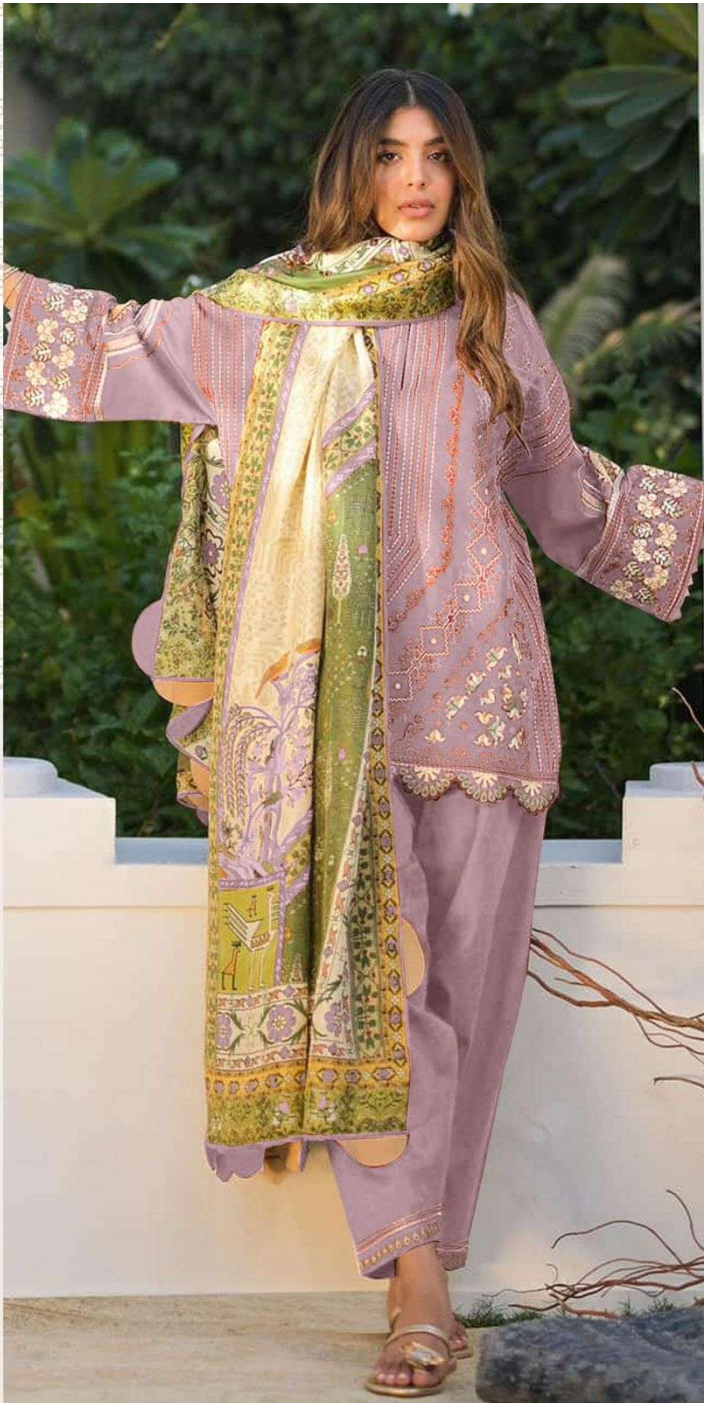

Shree®  
FABS

R-1291 D

READY MADE COLLECTION

CARE INSTRUCTIONS

- DO NOT USE ANY TYPE OF BLEACH OR STAIN REMOVING CHEMICALS
- DO NOT OVER EXPOSE DAMP FABRIC TO STRONG SUNLIGHT
- IRON AT MODERATE TEMPERATURE