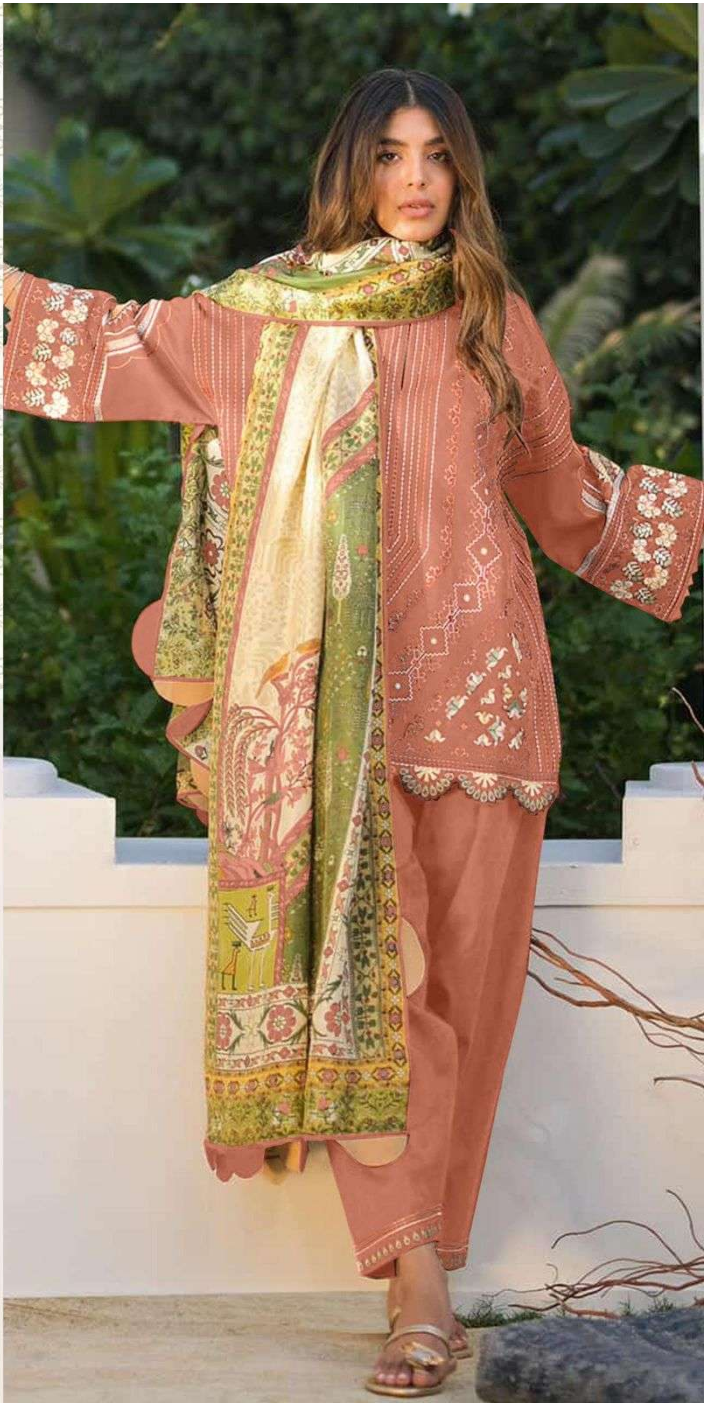

Shree®  
FABS

R-1291 D

READY MADE COLLECTION

CARE INSTRUCTIONS

- DO NOT USE ANY TYPE OF BLEACH OR STAIN REMOVING CHEMICALS
- DO NOT OVER EXPOSE DAMP FABRIC TO STRONG SUNLIGHT
- IRON AT MODERATE TEMPERATURE