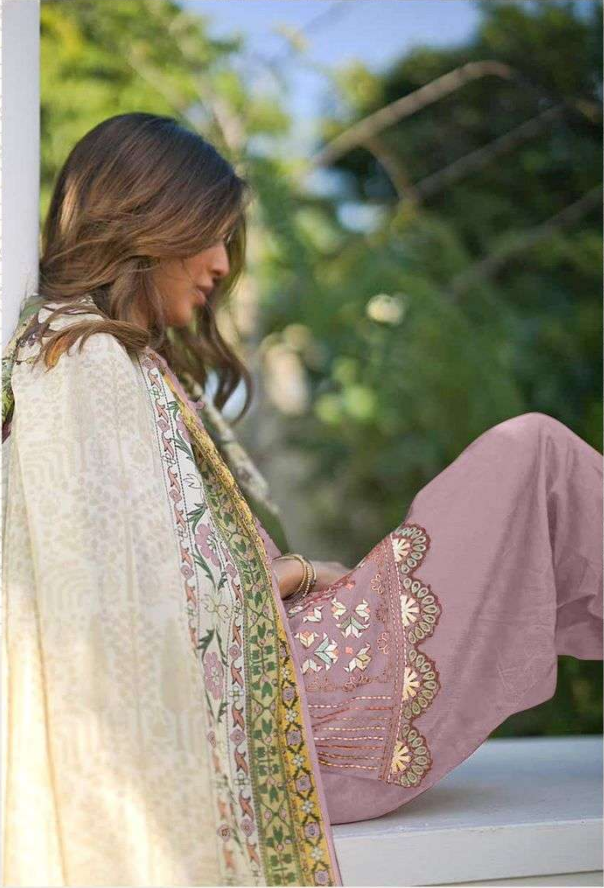

Shree®  
FABS

R-1291 D

READY MADE COLLECTION

CARE INSTRUCTIONS

- DO NOT USE ANY TYPE OF BLEACH OR STAIN REMOVING CHEMICALS
- DO NOT OVER EXPOSE DAMP FABRIC TO STRONG SUNLIGHT
- IRON AT MODERATE TEMPERATURE