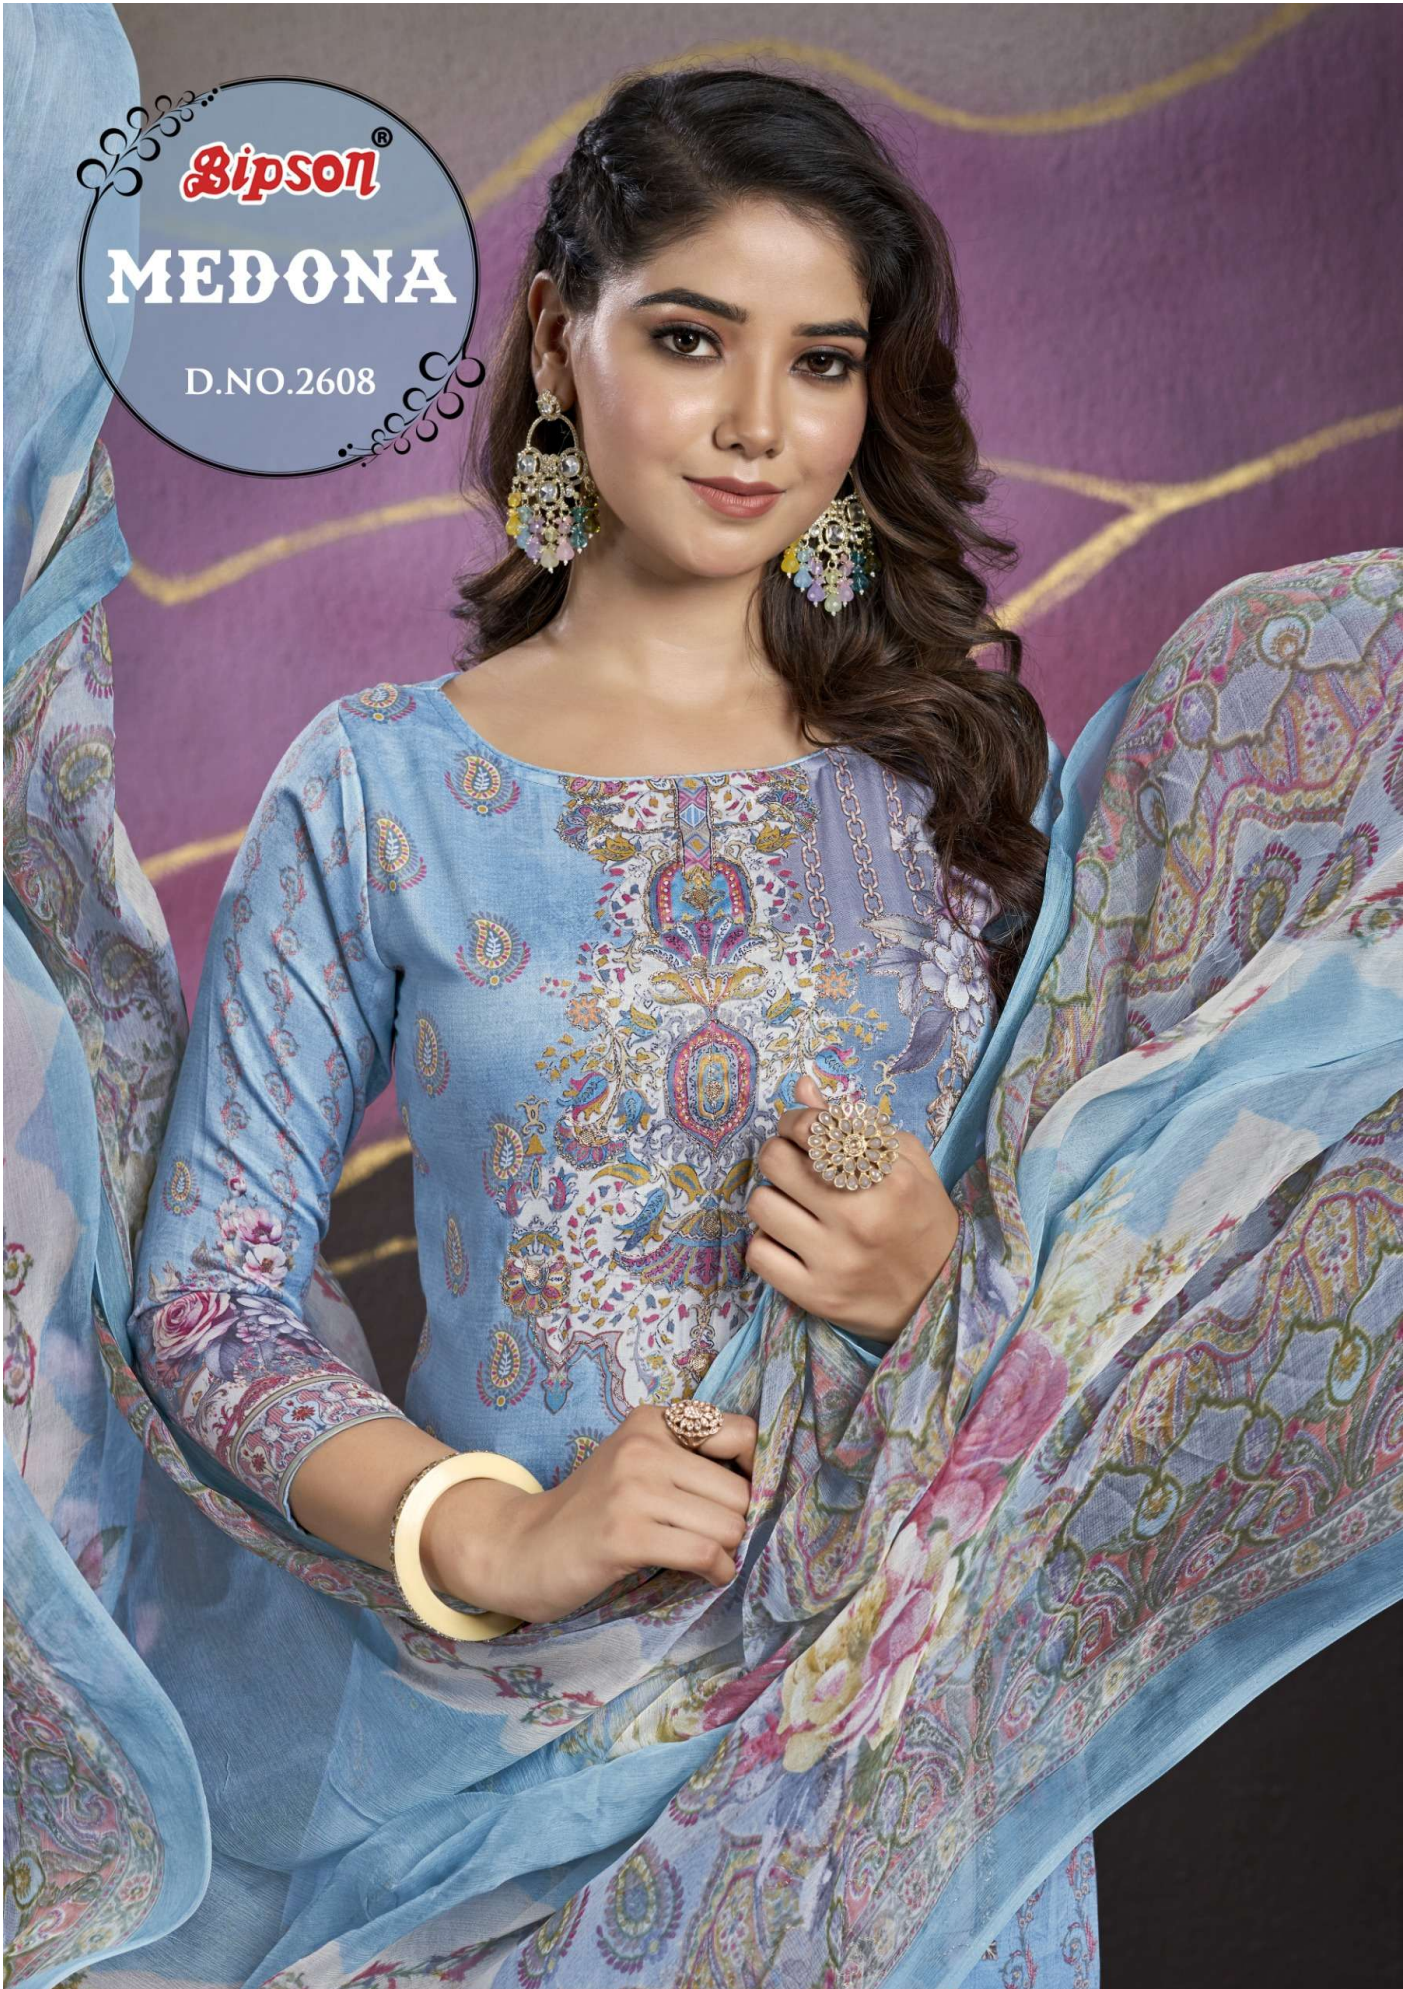

Gipson[®]
MEDONA
D.NO.2608

Gipson[®]
MEDONA
D.NO.2608

Gipson[®]

MEDONA

D.No :- 2608

TOP :- PURE SATIN DIGITAL PRINT
WITH ETHNIC HAND WORK

BOTTOM :- PURE COTTON SOLID DYED

DUPATTA :- PURE BEMBERG DIGITAL PRINT